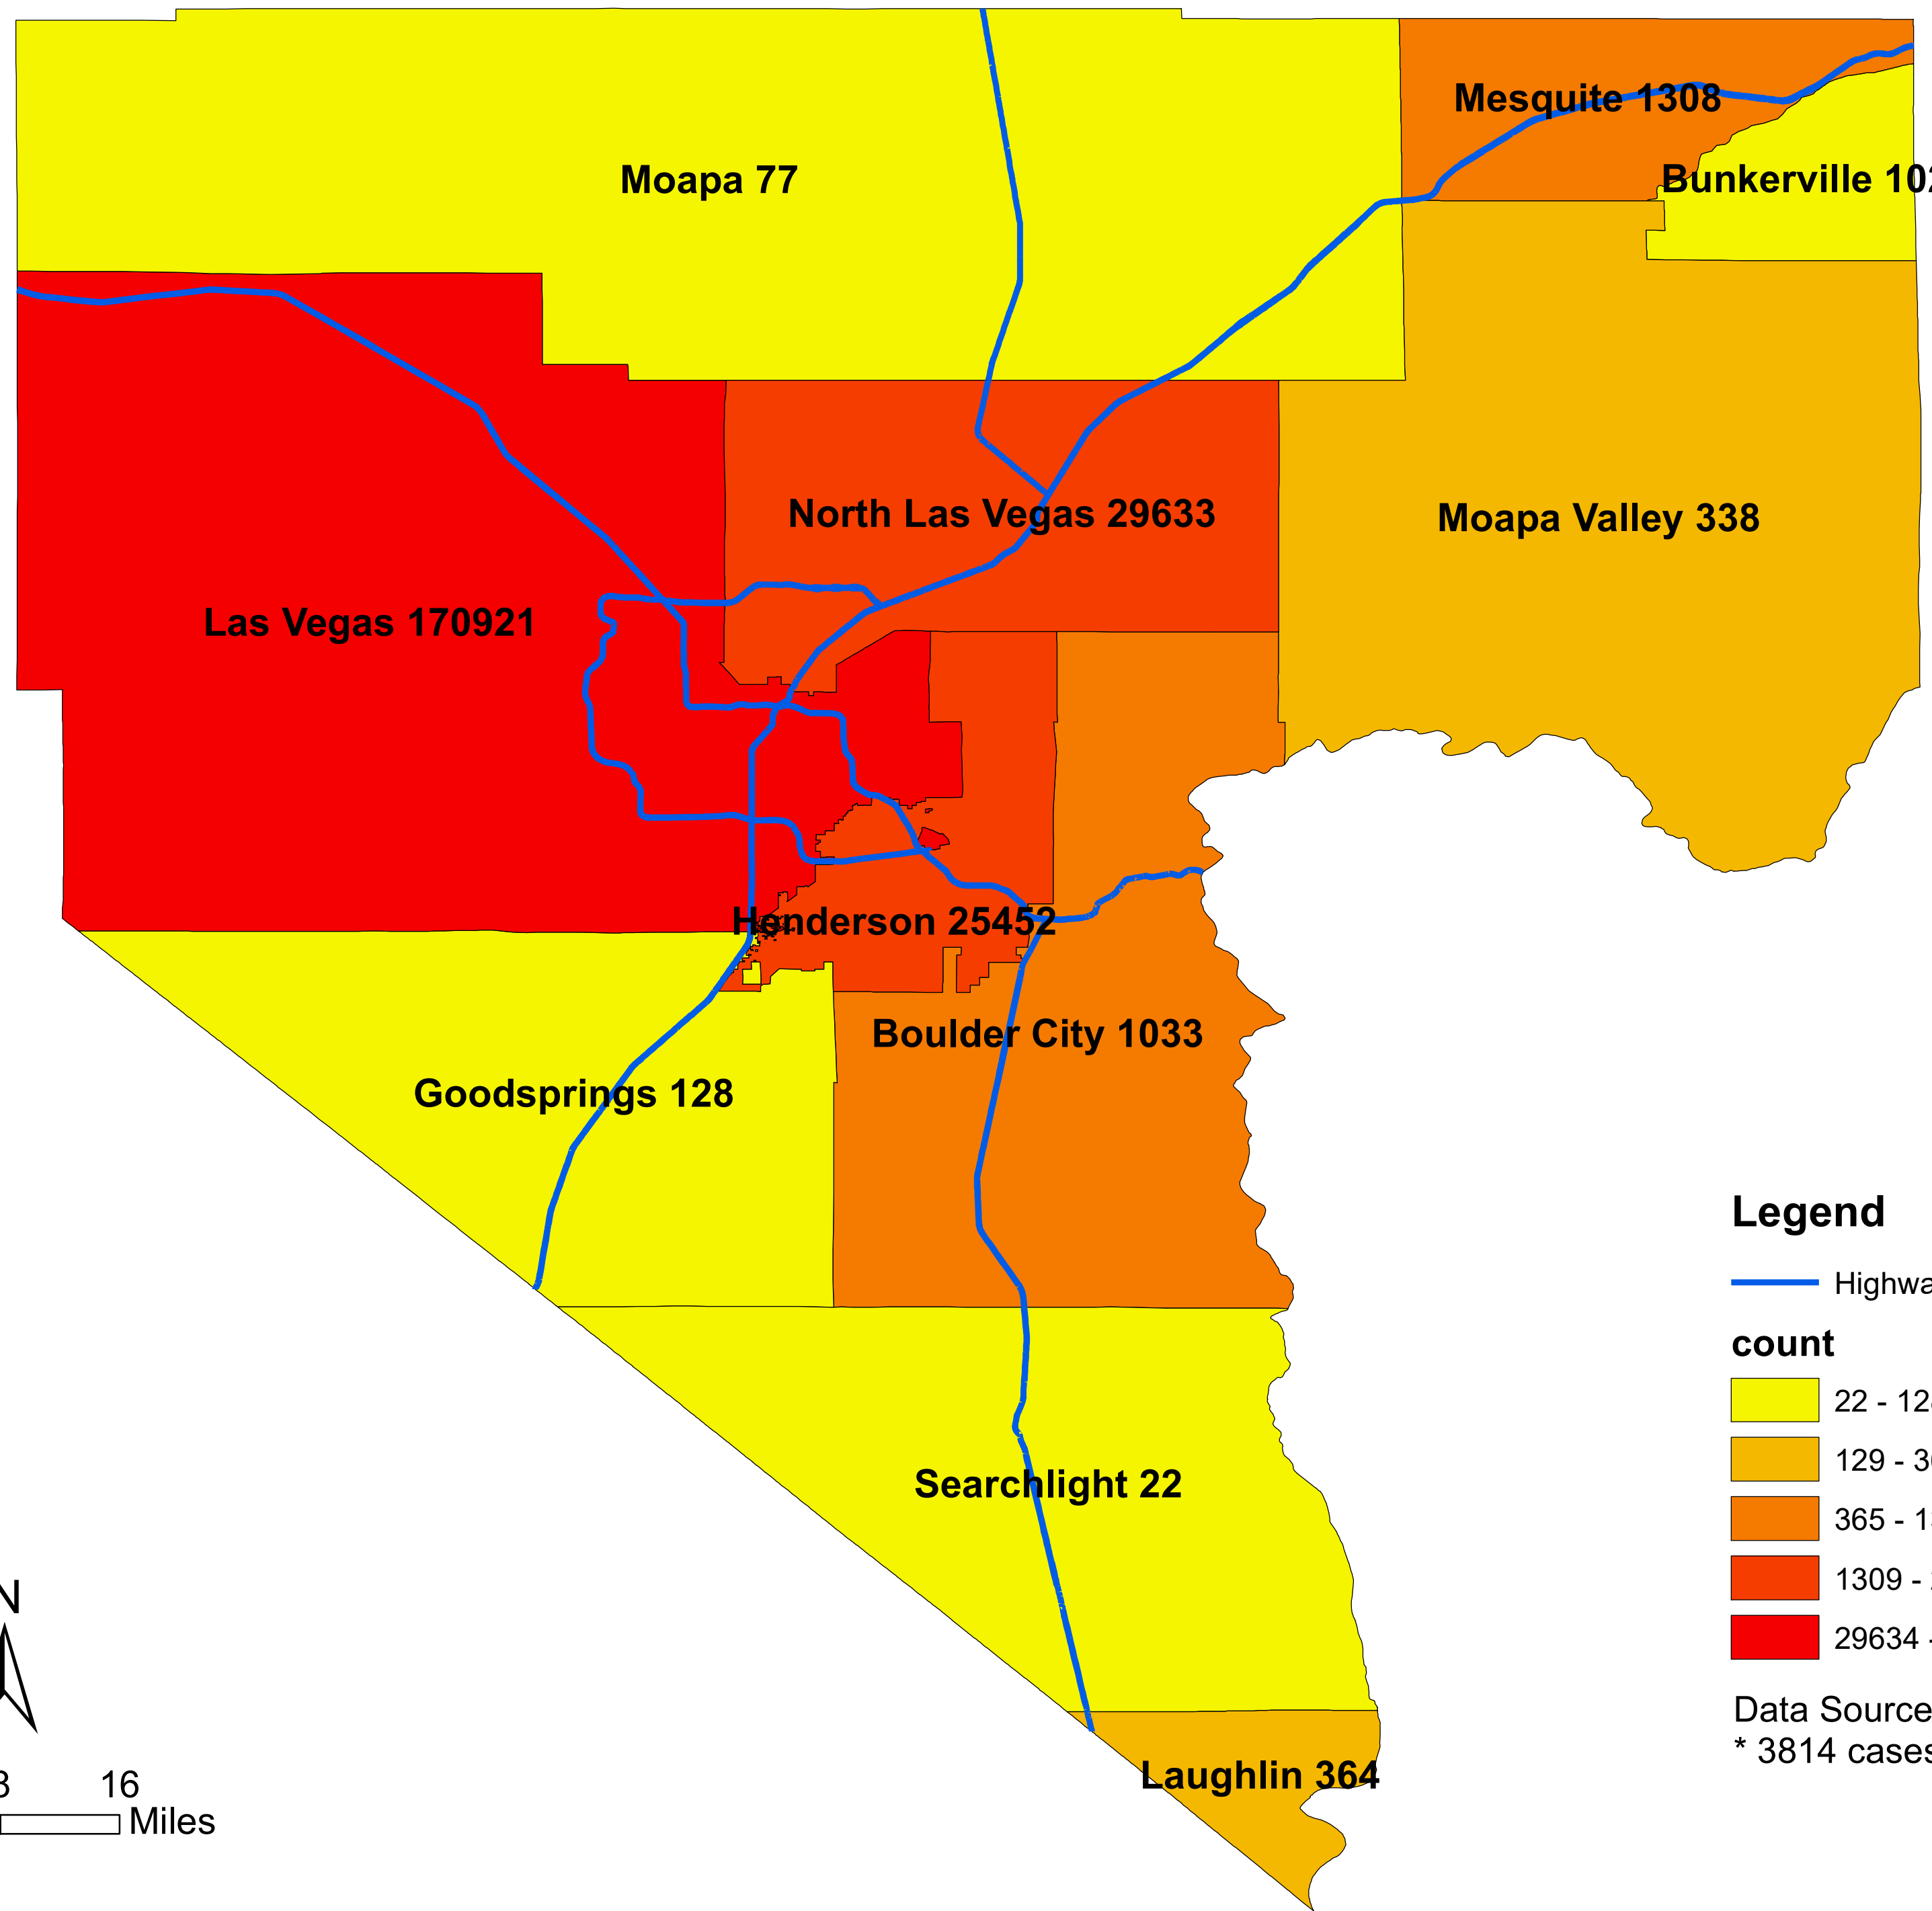

Number of COVID-19 cases by city in Clark county (04.01.2021)

Legend

— Highway

count

- 22 - 128
- 129 - 364
- 365 - 1308
- 1309 - 29633
- 29634 - 170921

Data Source: SNHD

* 3814 cases without city information

0 4 8 16
Miles