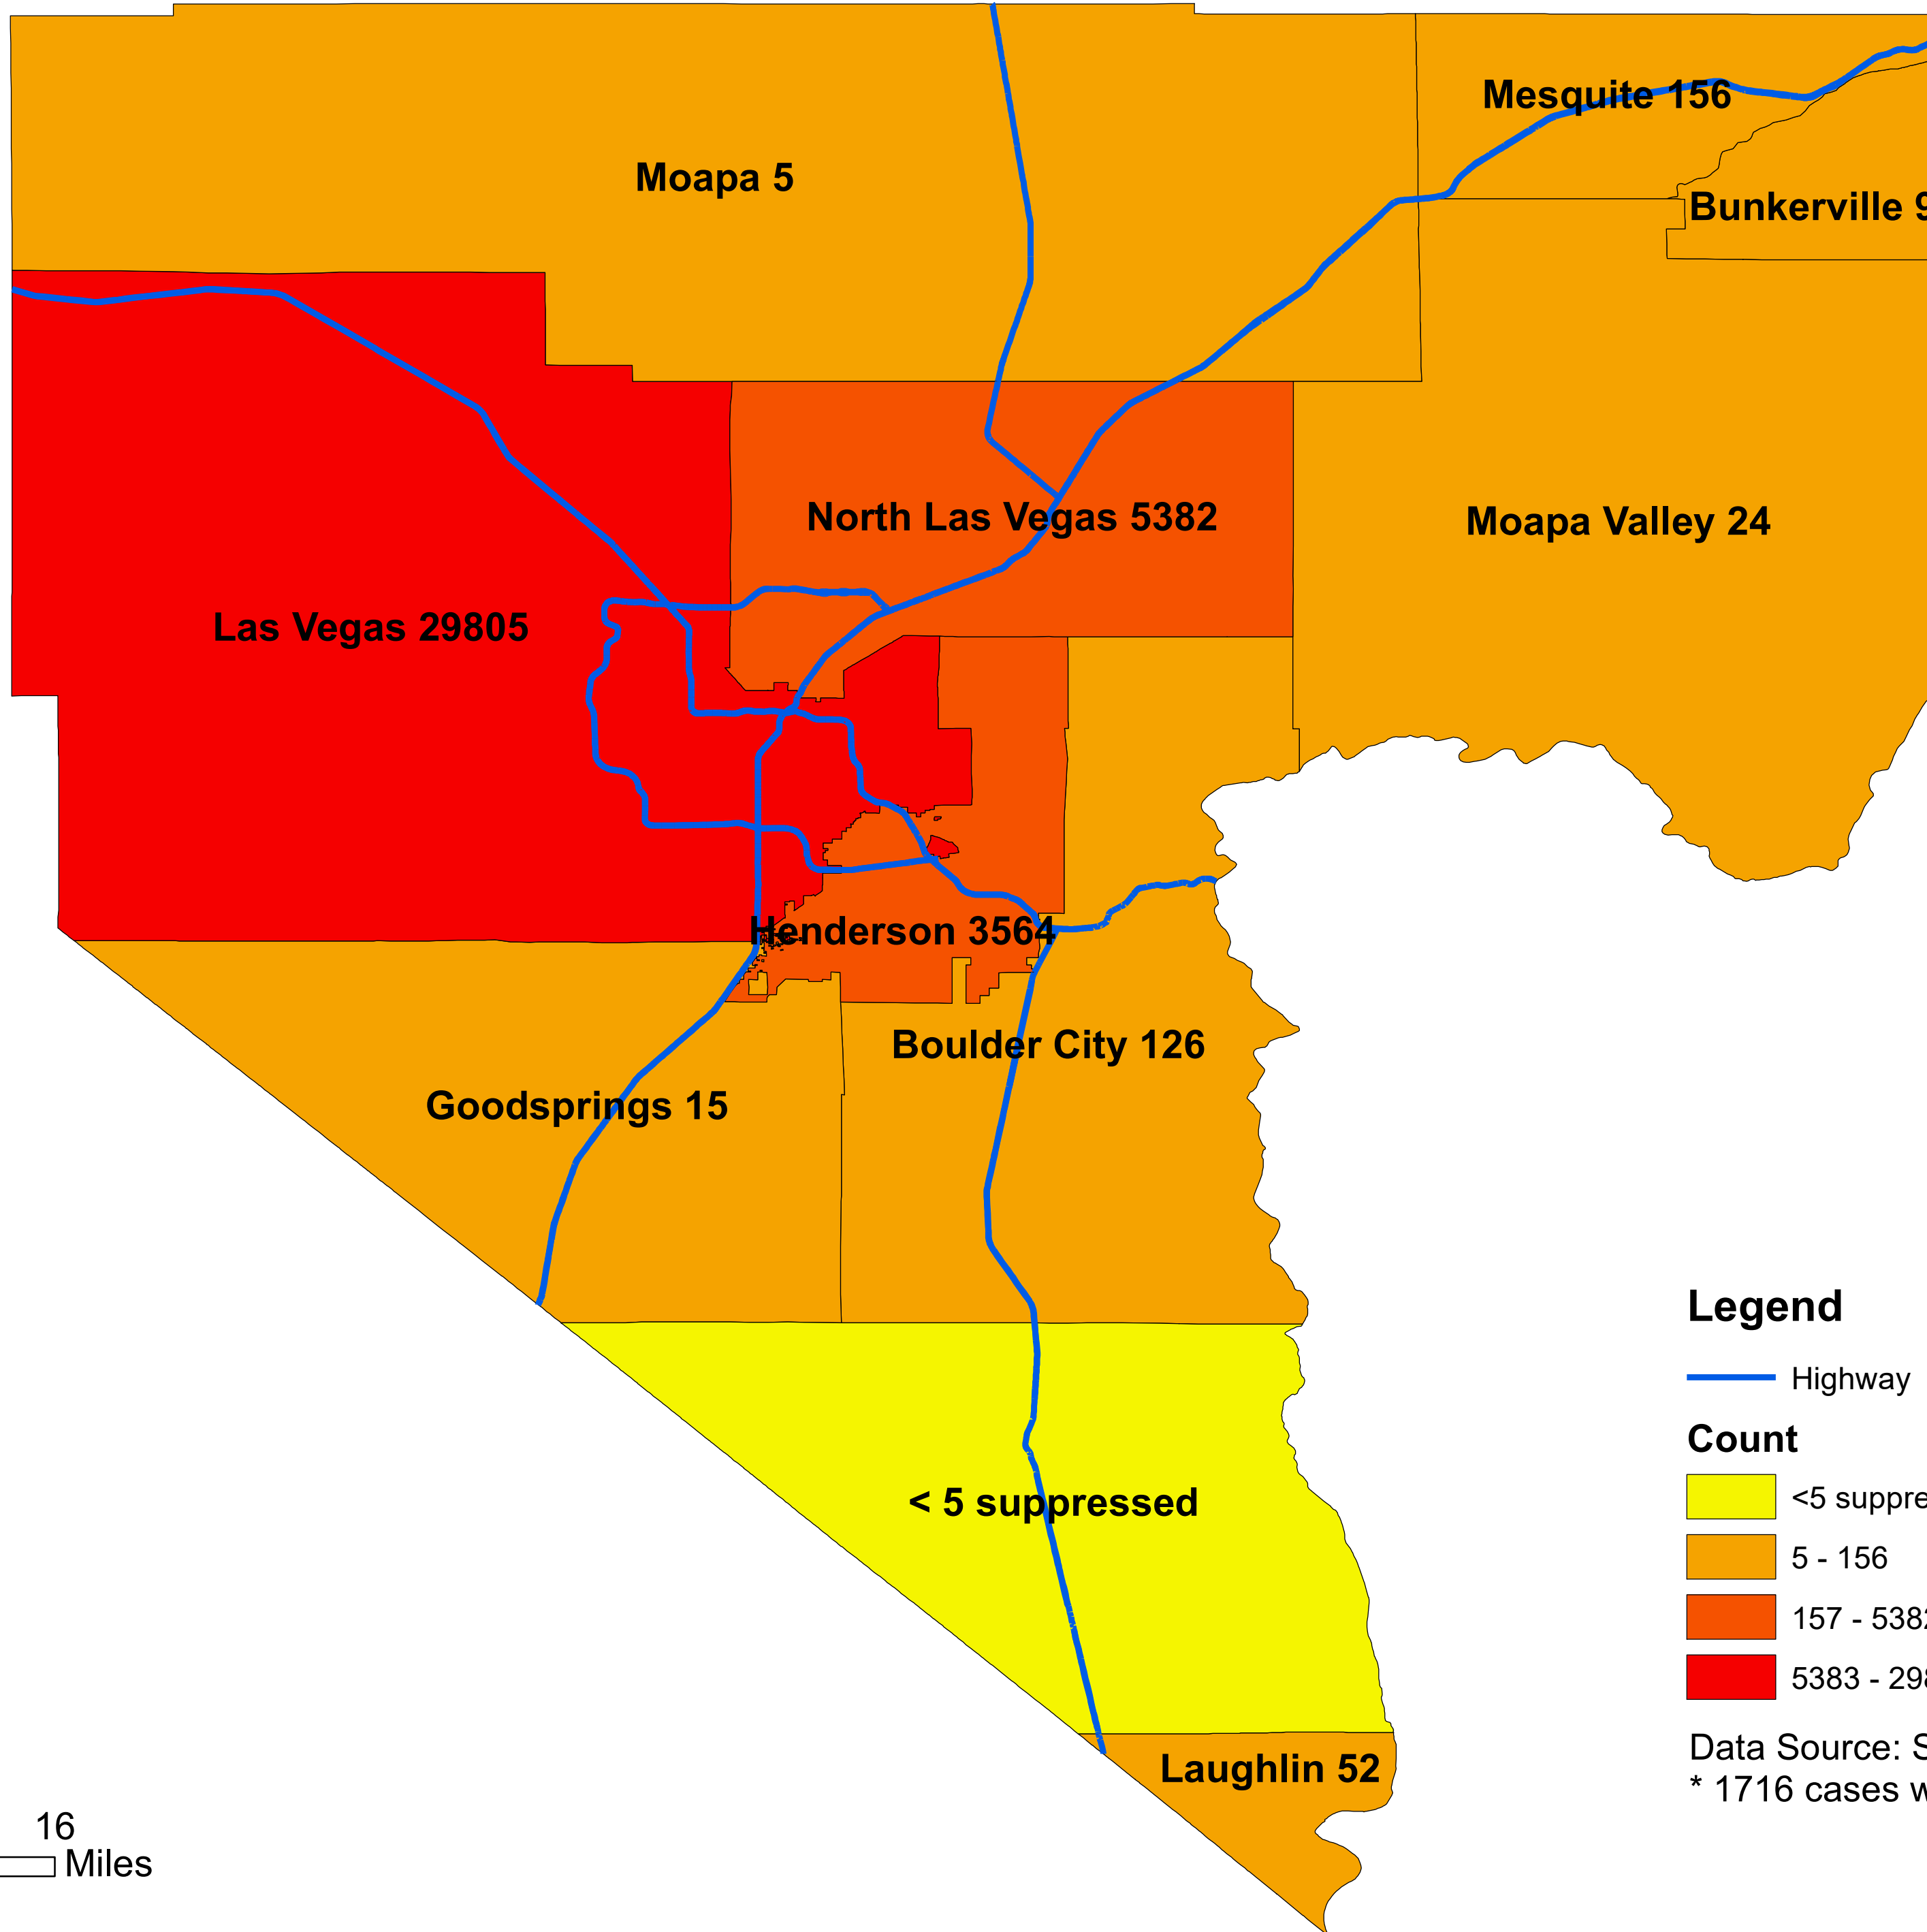

Number of COVID-19 cases by city in Clark county (07.30.2020)

Legend

— Highway

Count

Yellow <5 suppressed

Light Orange 5 - 156

Orange 157 - 5382

Red 5383 - 29805

Data Source: SNHD

* 1716 cases without city information

0 4 8 16 Miles