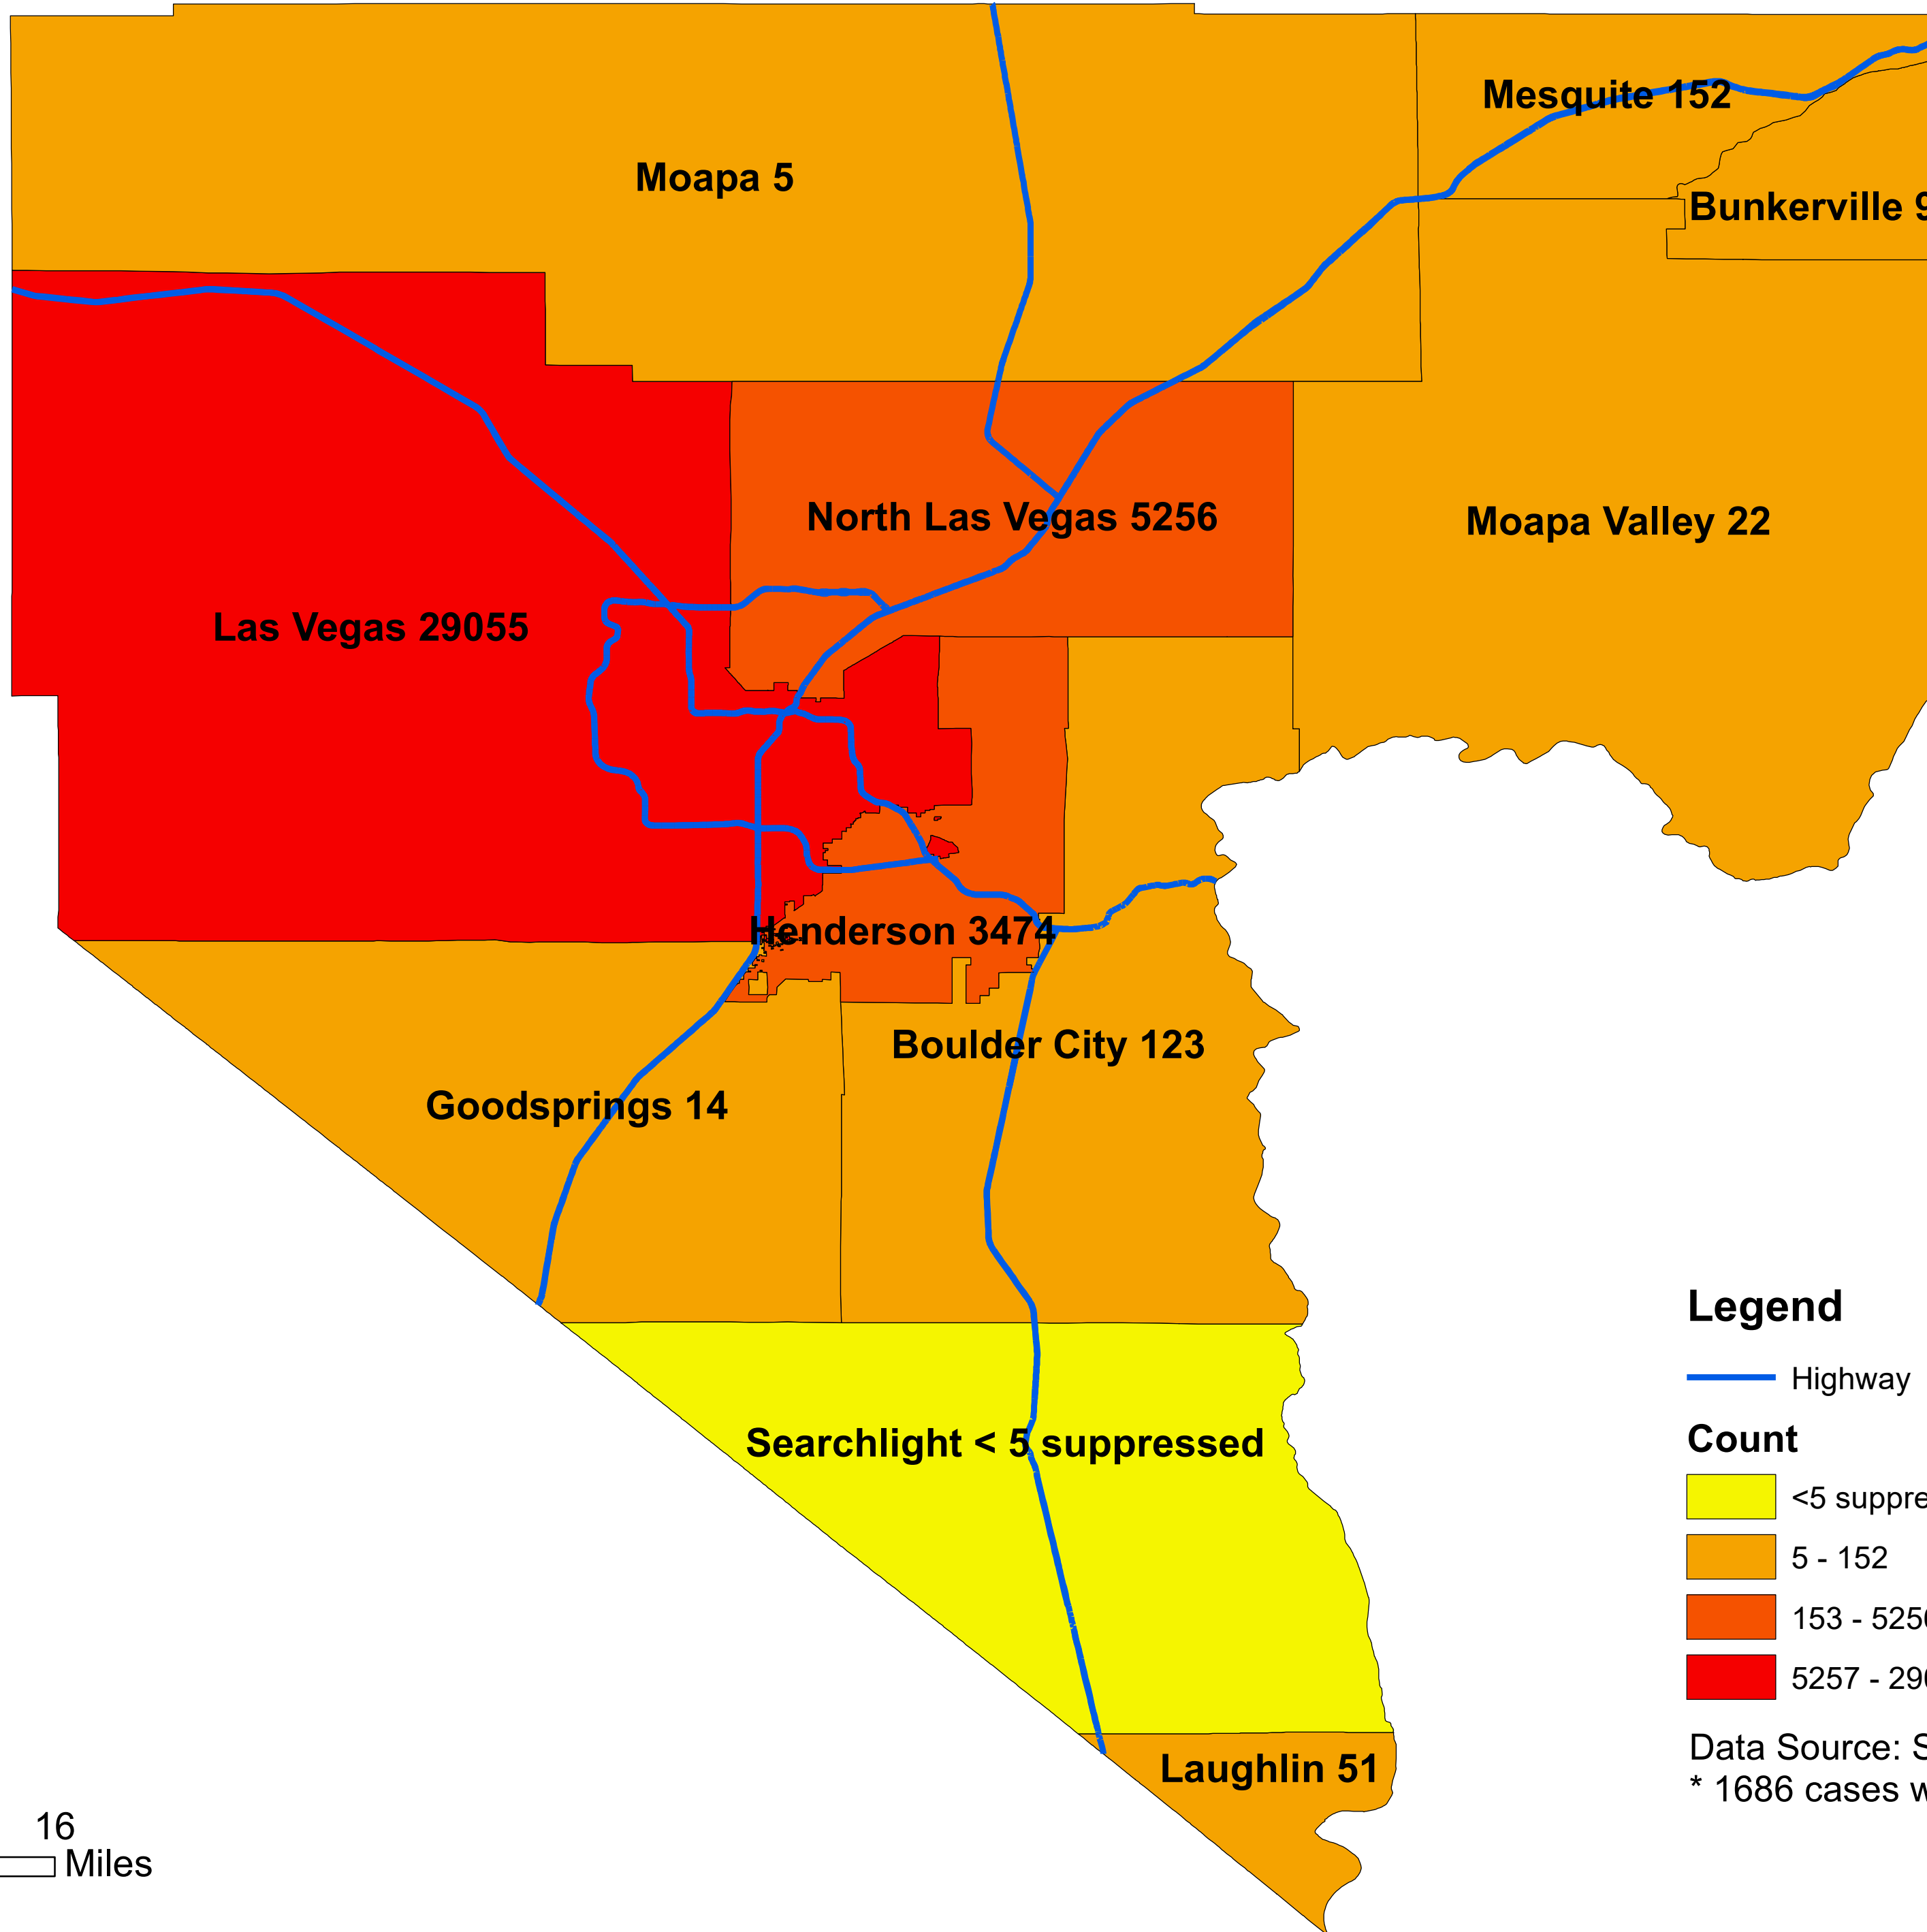

Number of COVID-19 cases by city in Clark county (07.29.2020)

Legend

— Highway

Count

<5 suppressed

5 - 152

153 - 5256

5257 - 29055

Data Source: SNHD

* 1686 cases without city information

0 4 8 16
Miles