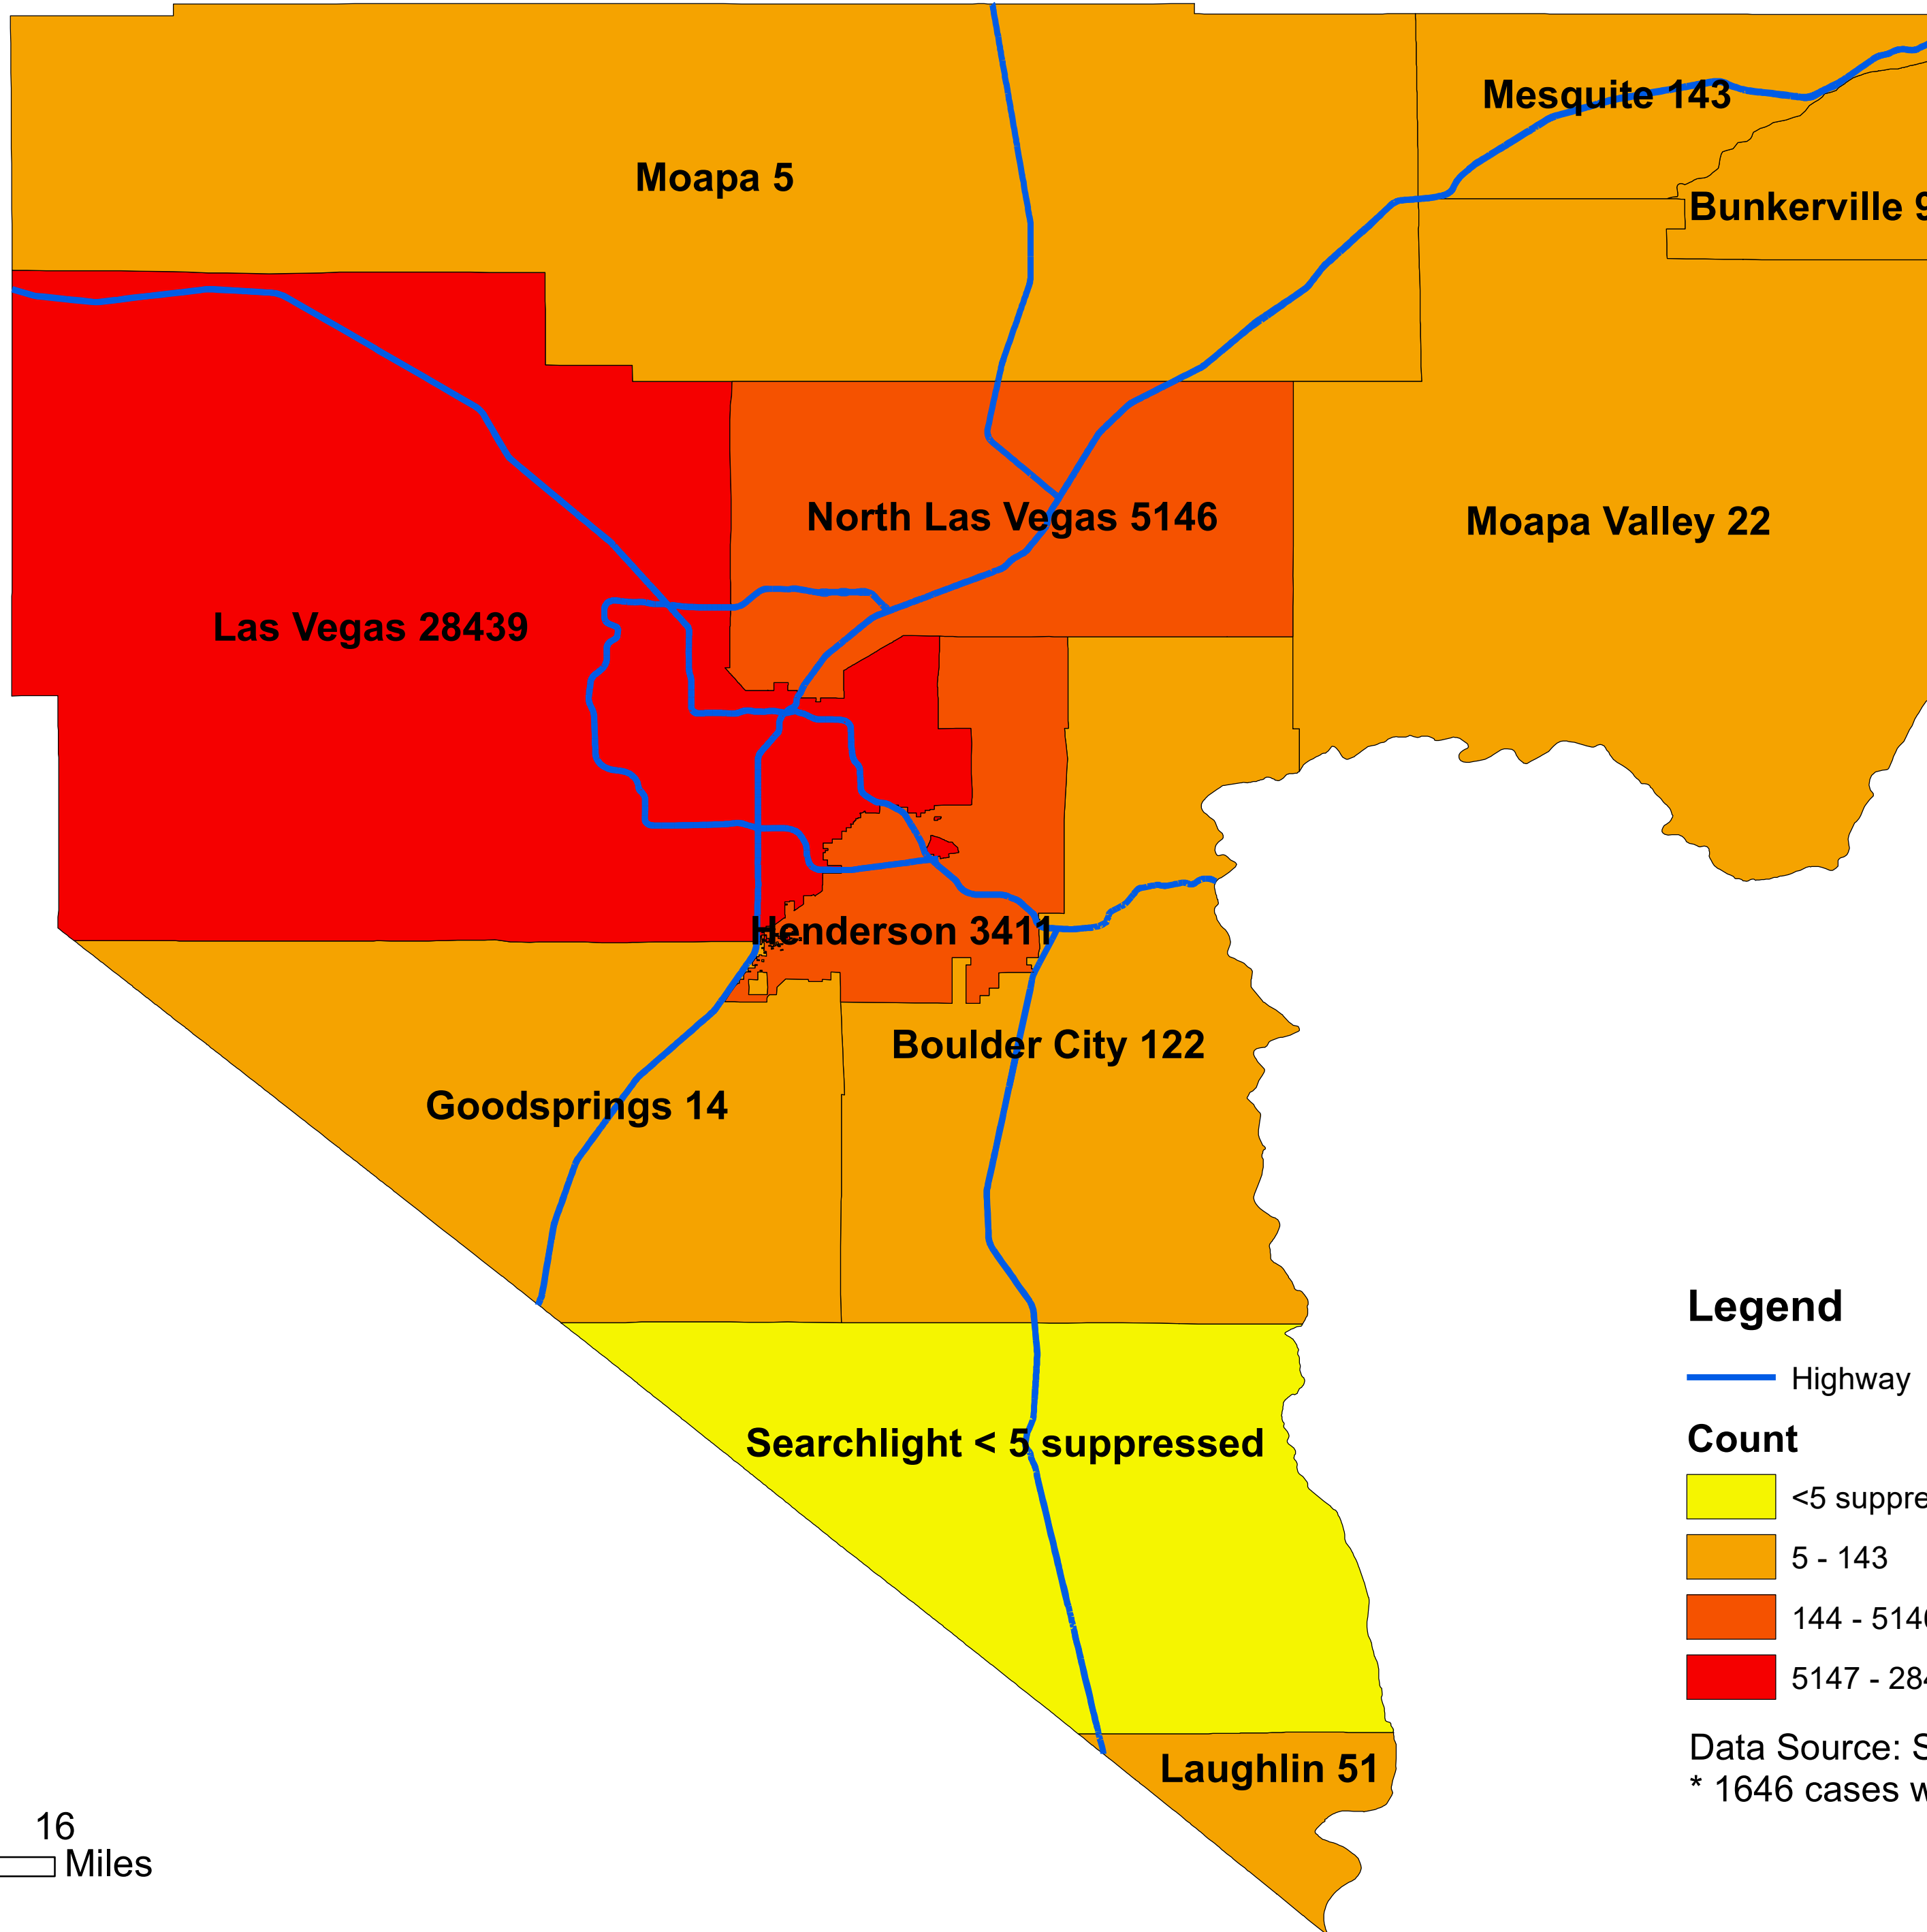

# Number of COVID-19 cases by city in Clark county (07.28.2020)

## Legend

— Highway

### Count

Yellow: <5 suppressed

Light Orange: 5 - 143

Dark Orange: 144 - 5146

Red: 5147 - 28439

Data Source: SNHD

\* 1646 cases without city information

0 4 8 16 Miles