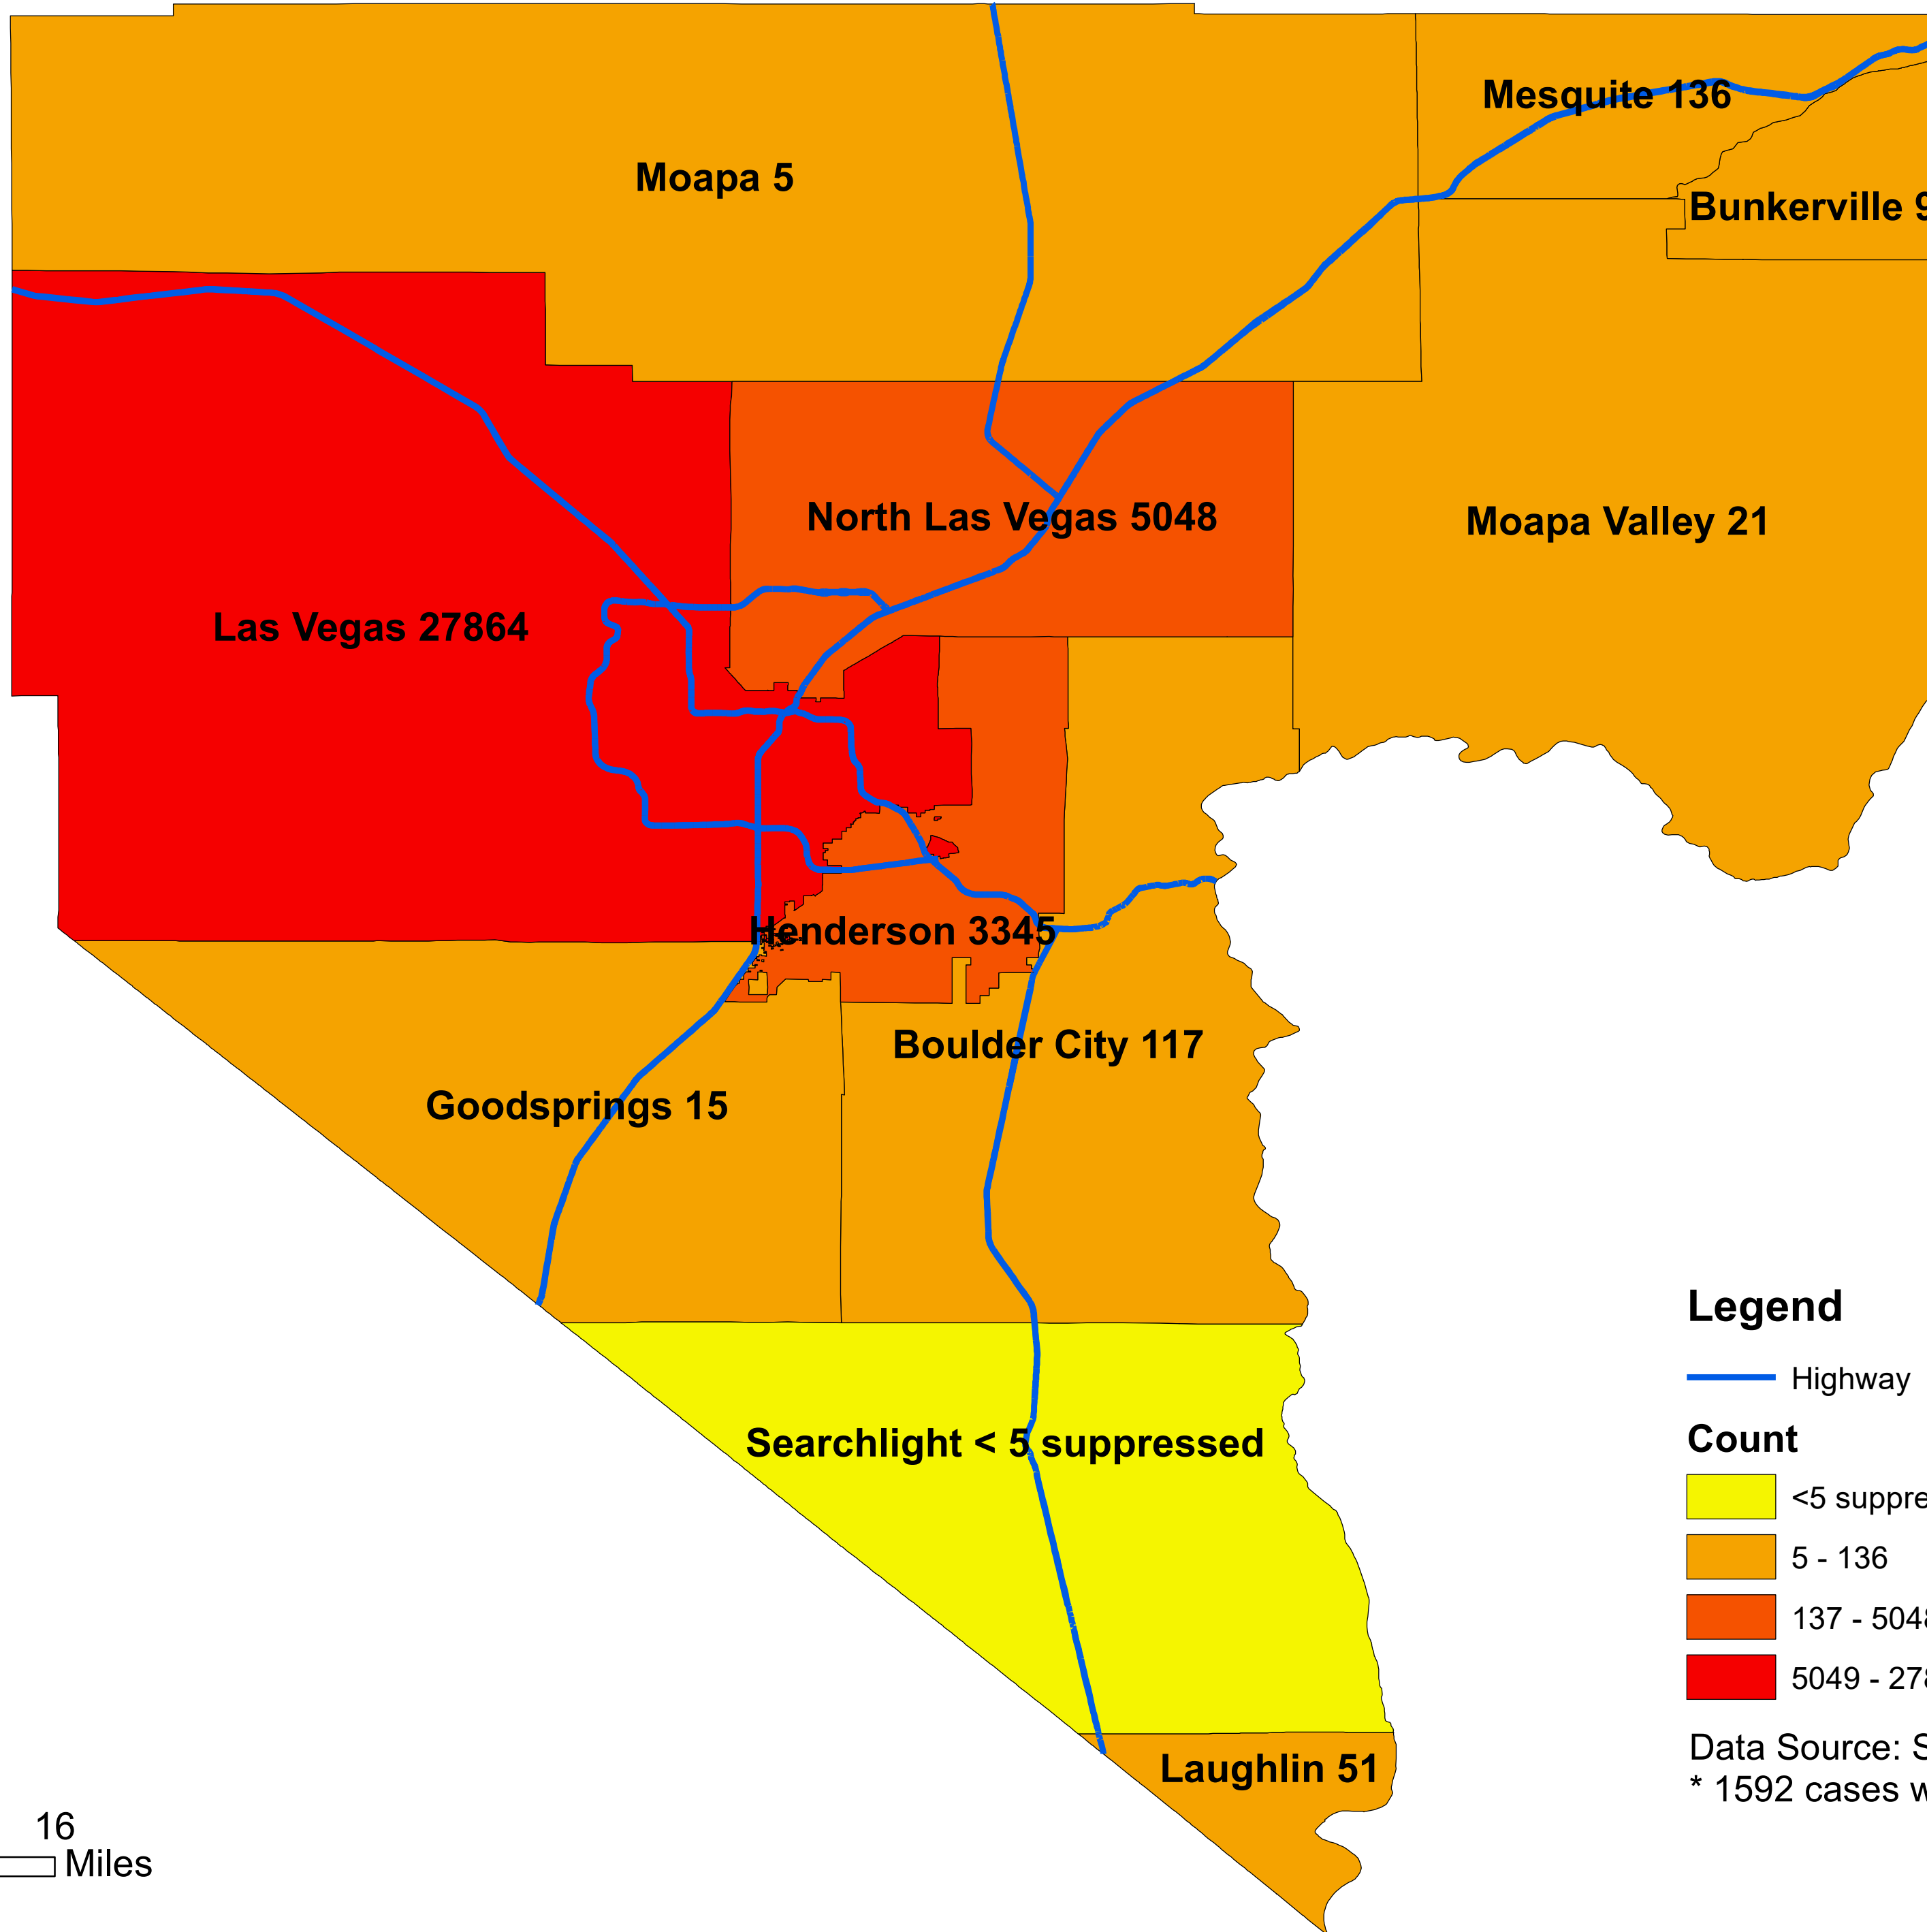

Number of COVID-19 cases by city in Clark county (07.27.2020)

Legend

— Highway

Count

<5 suppressed

5 - 136

137 - 5048

5049 - 27864

Data Source: SNHD

* 1592 cases without city information

0 4 8 16
Miles