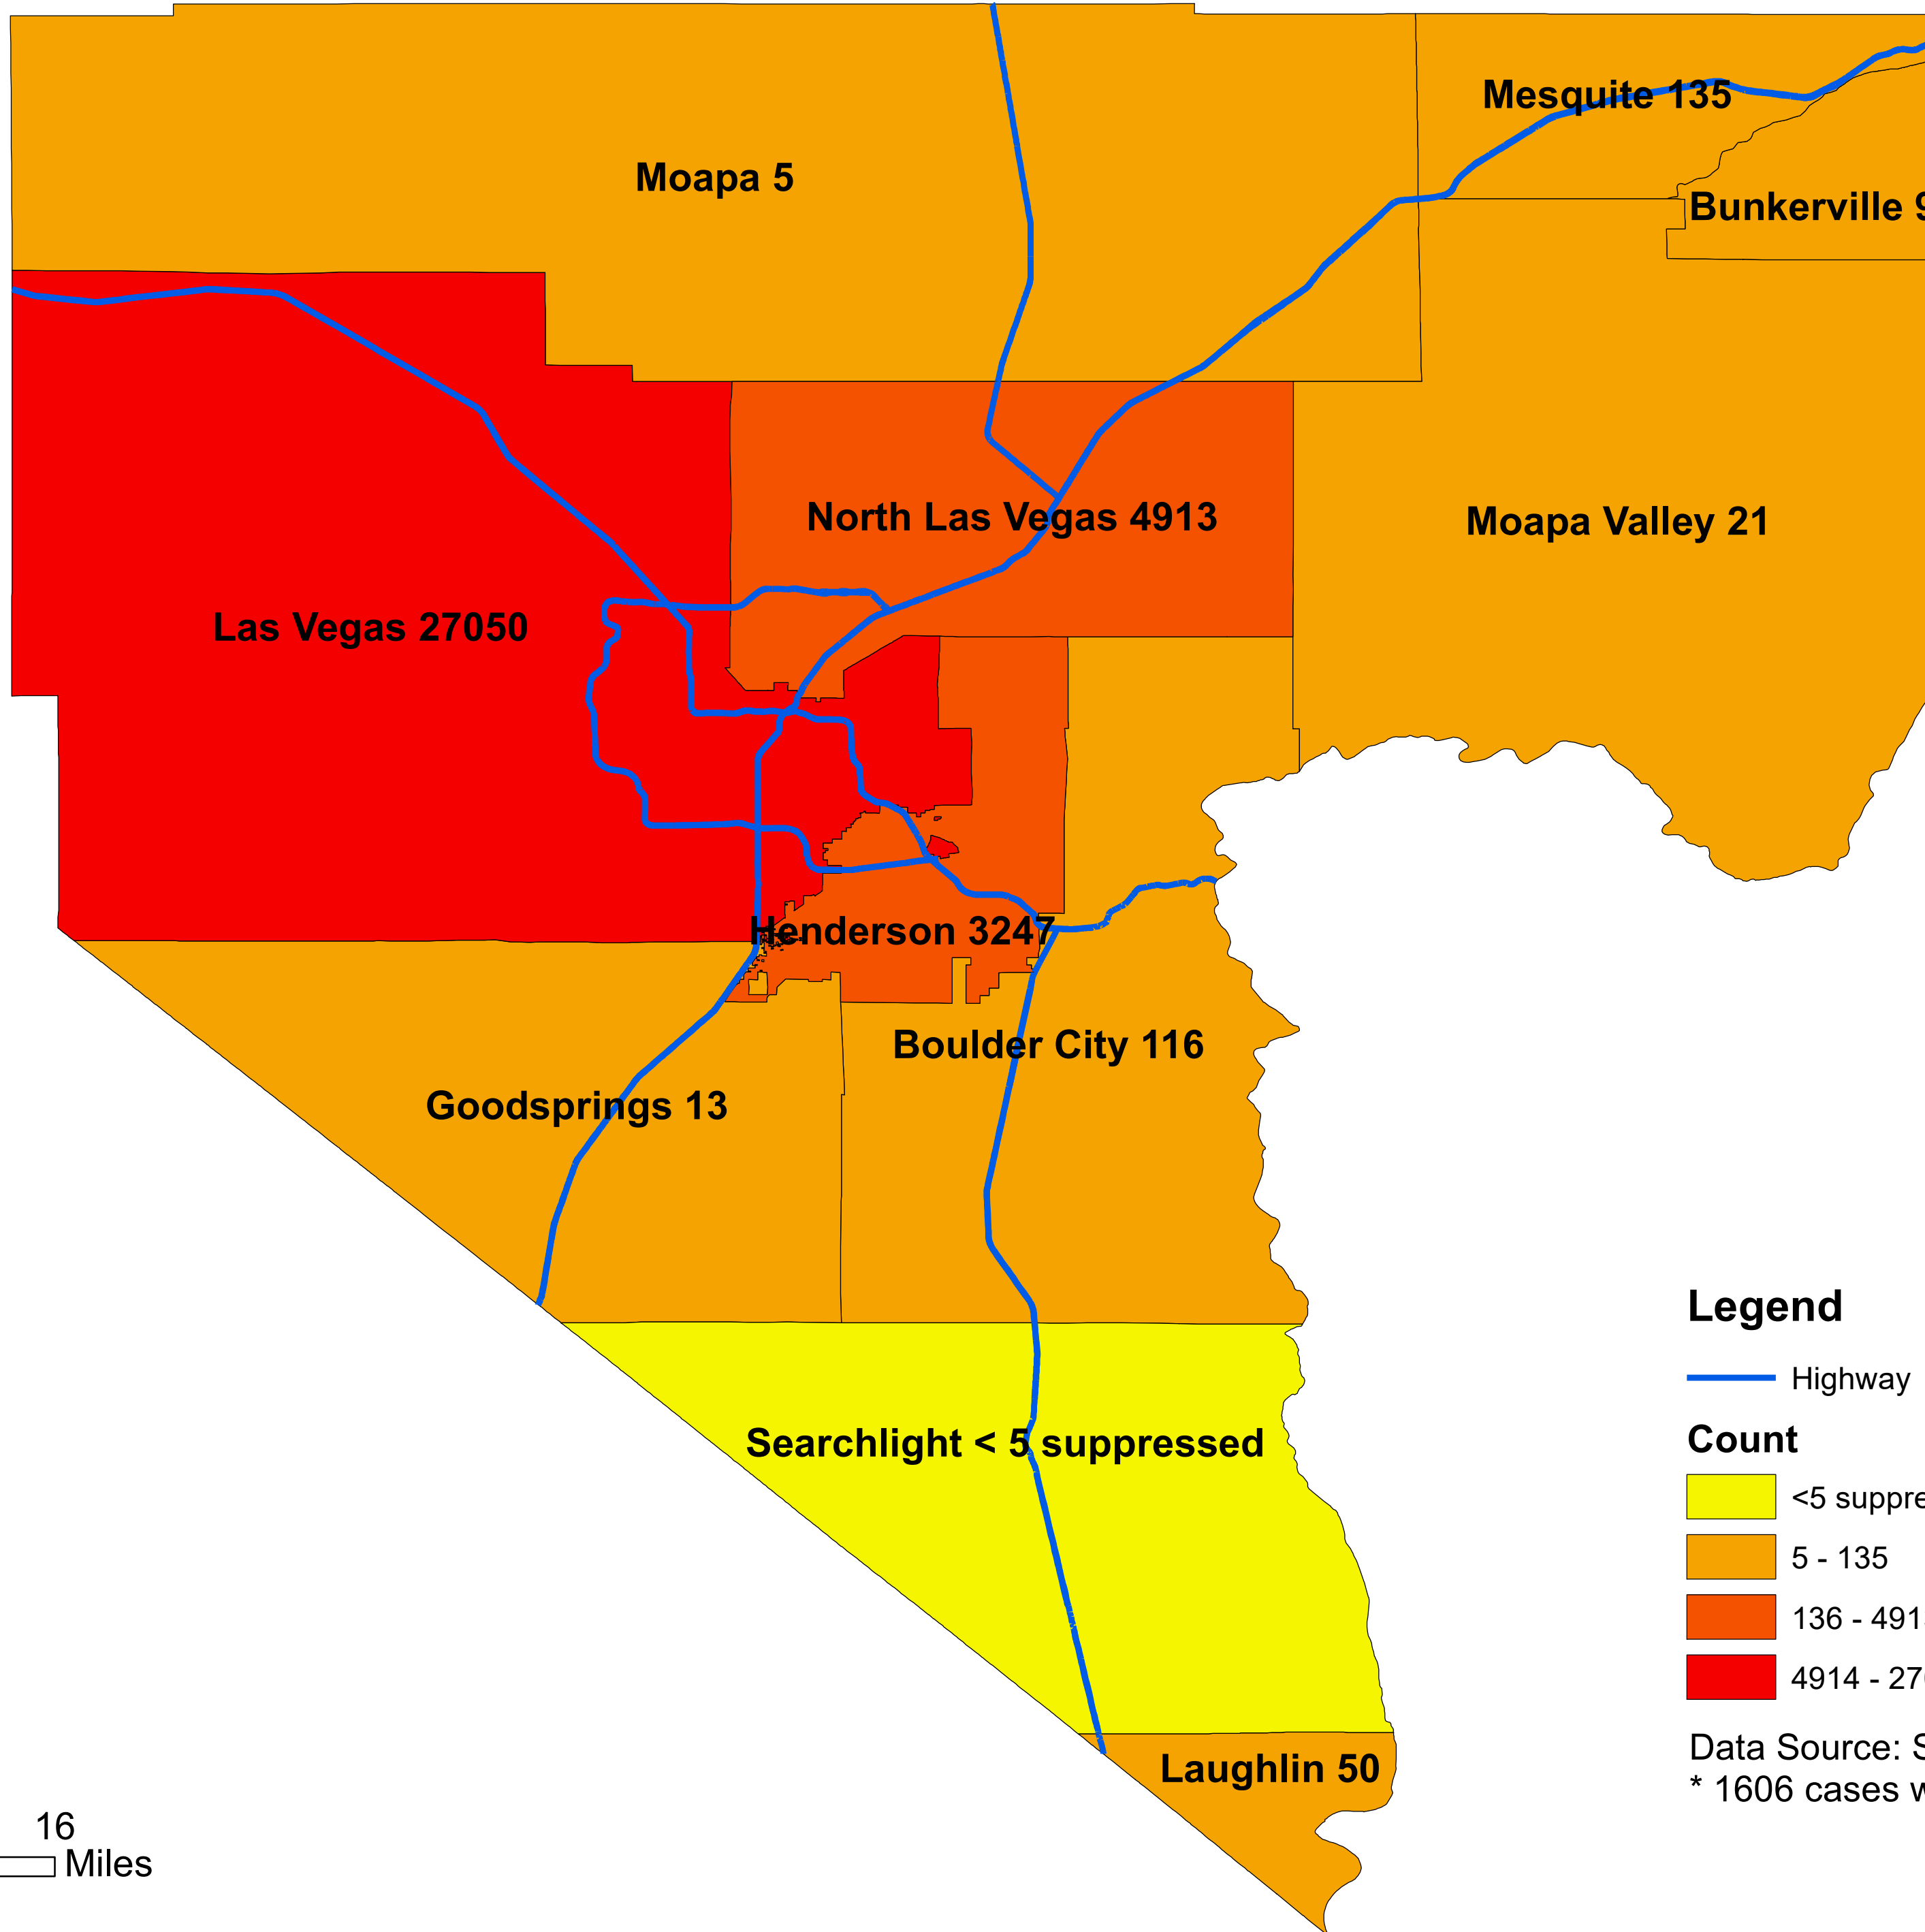

Number of COVID-19 cases by city in Clark county (07.26.2020)

Legend

— Highway

Count

<5 suppressed

5 - 135

136 - 4913

4914 - 27050

Data Source: SNHD

* 1606 cases without city information

0 4 8 16
Miles