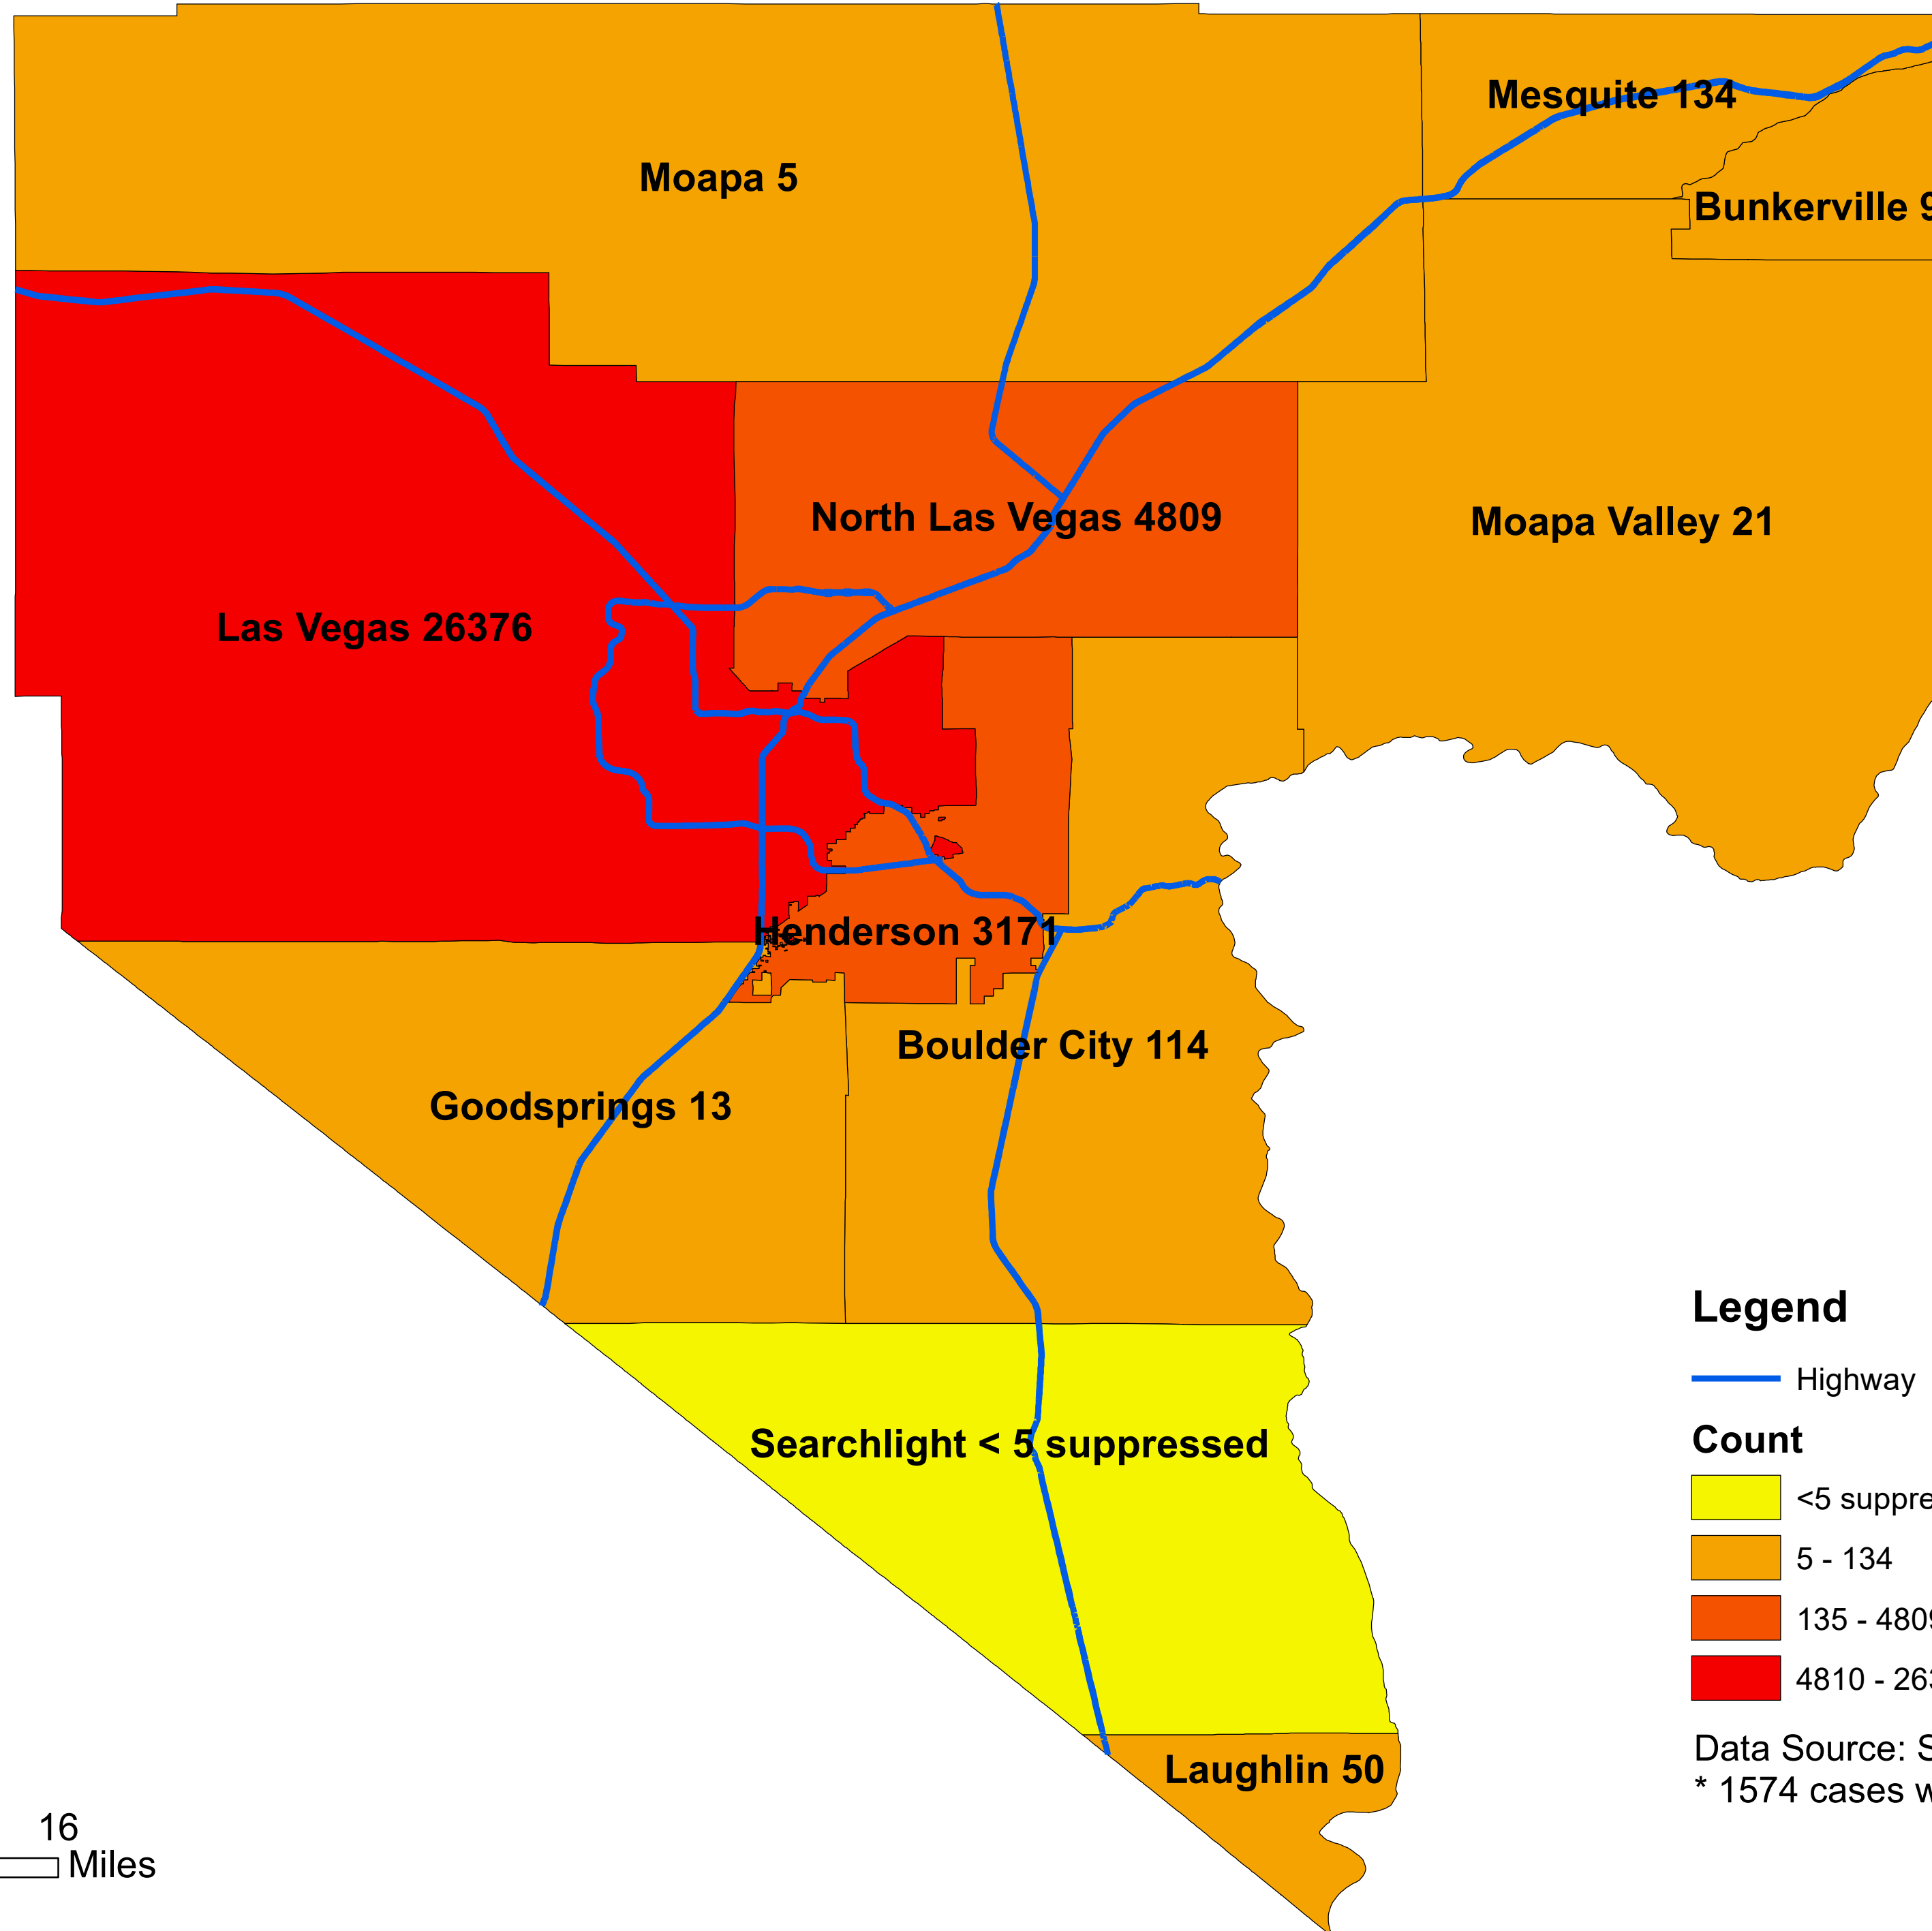

Number of COVID-19 cases by city in Clark county (07.25.2020)

Legend

— Highway

Count

<5 suppressed

5 - 134

135 - 4809

4810 - 26376

Data Source: SNHD

* 1574 cases without city information

0 4 8 16
Miles