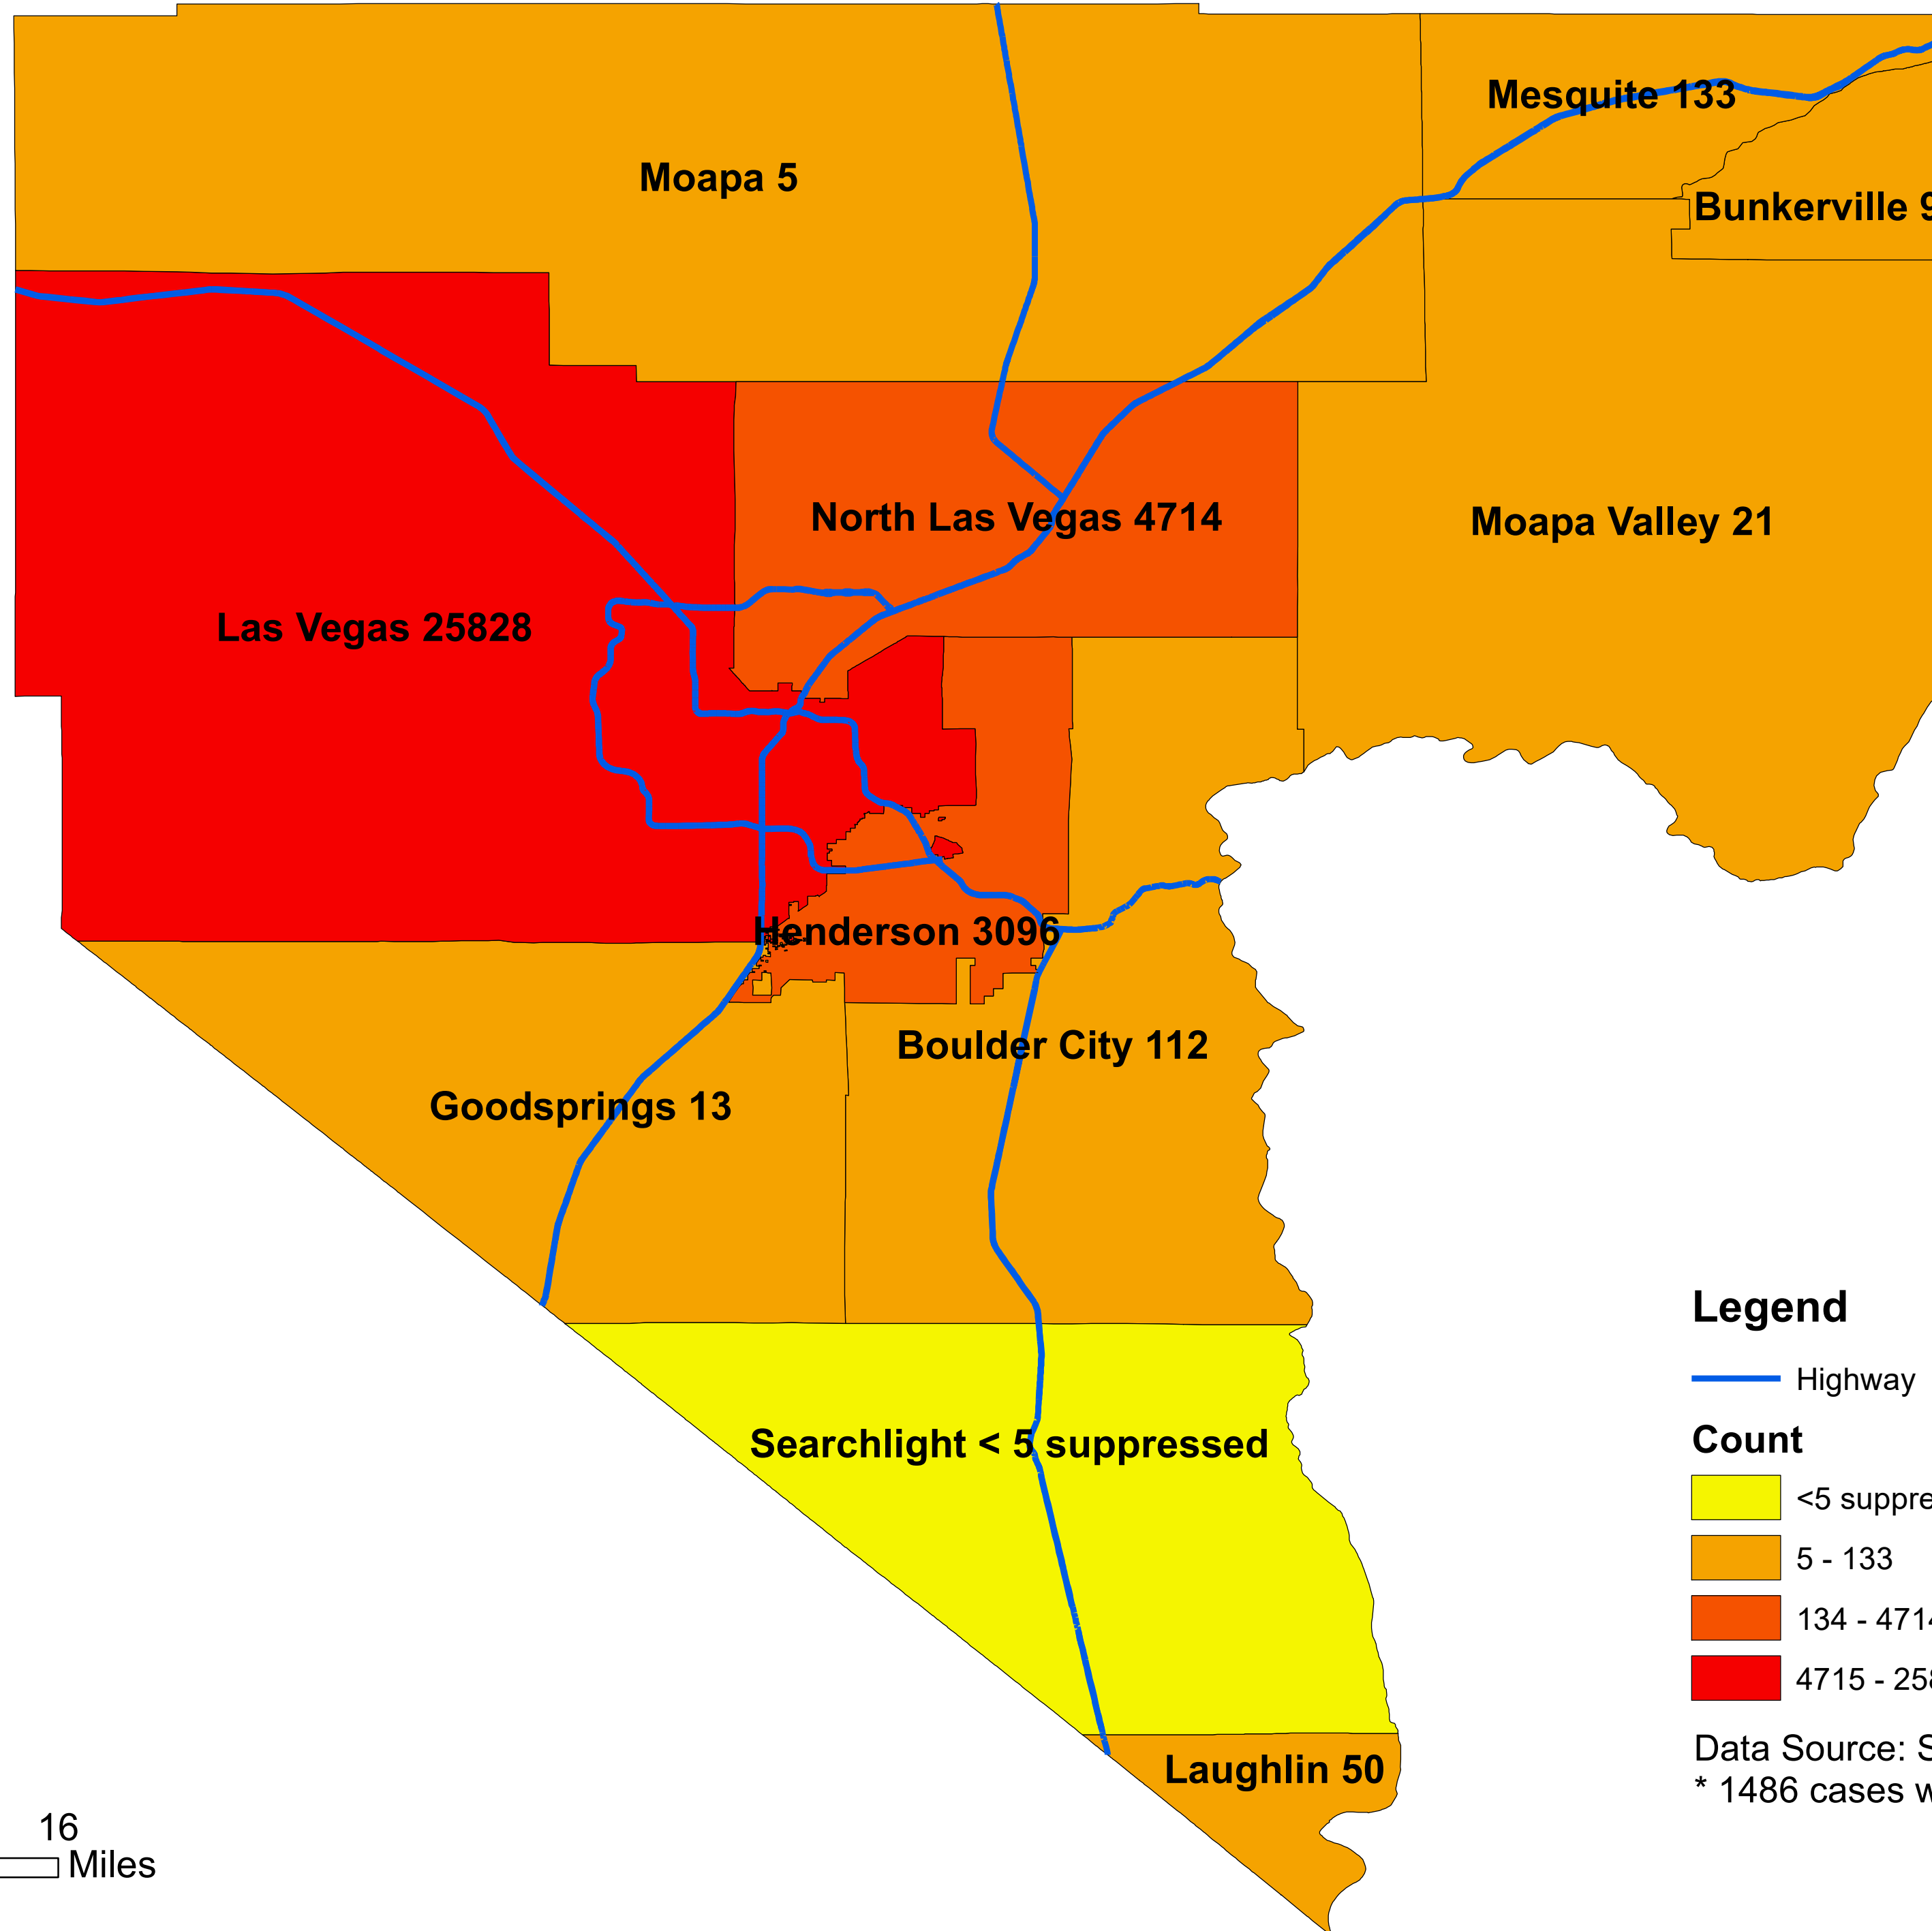

Number of COVID-19 cases by city in Clark county (07.24.2020)

Legend

— Highway

Count

Yellow: <5 suppressed

Light Orange: 5 - 133

Dark Orange: 134 - 4714

Red: 4715 - 25828

Data Source: SNHD

* 1486 cases without city information

0 4 8 16 Miles