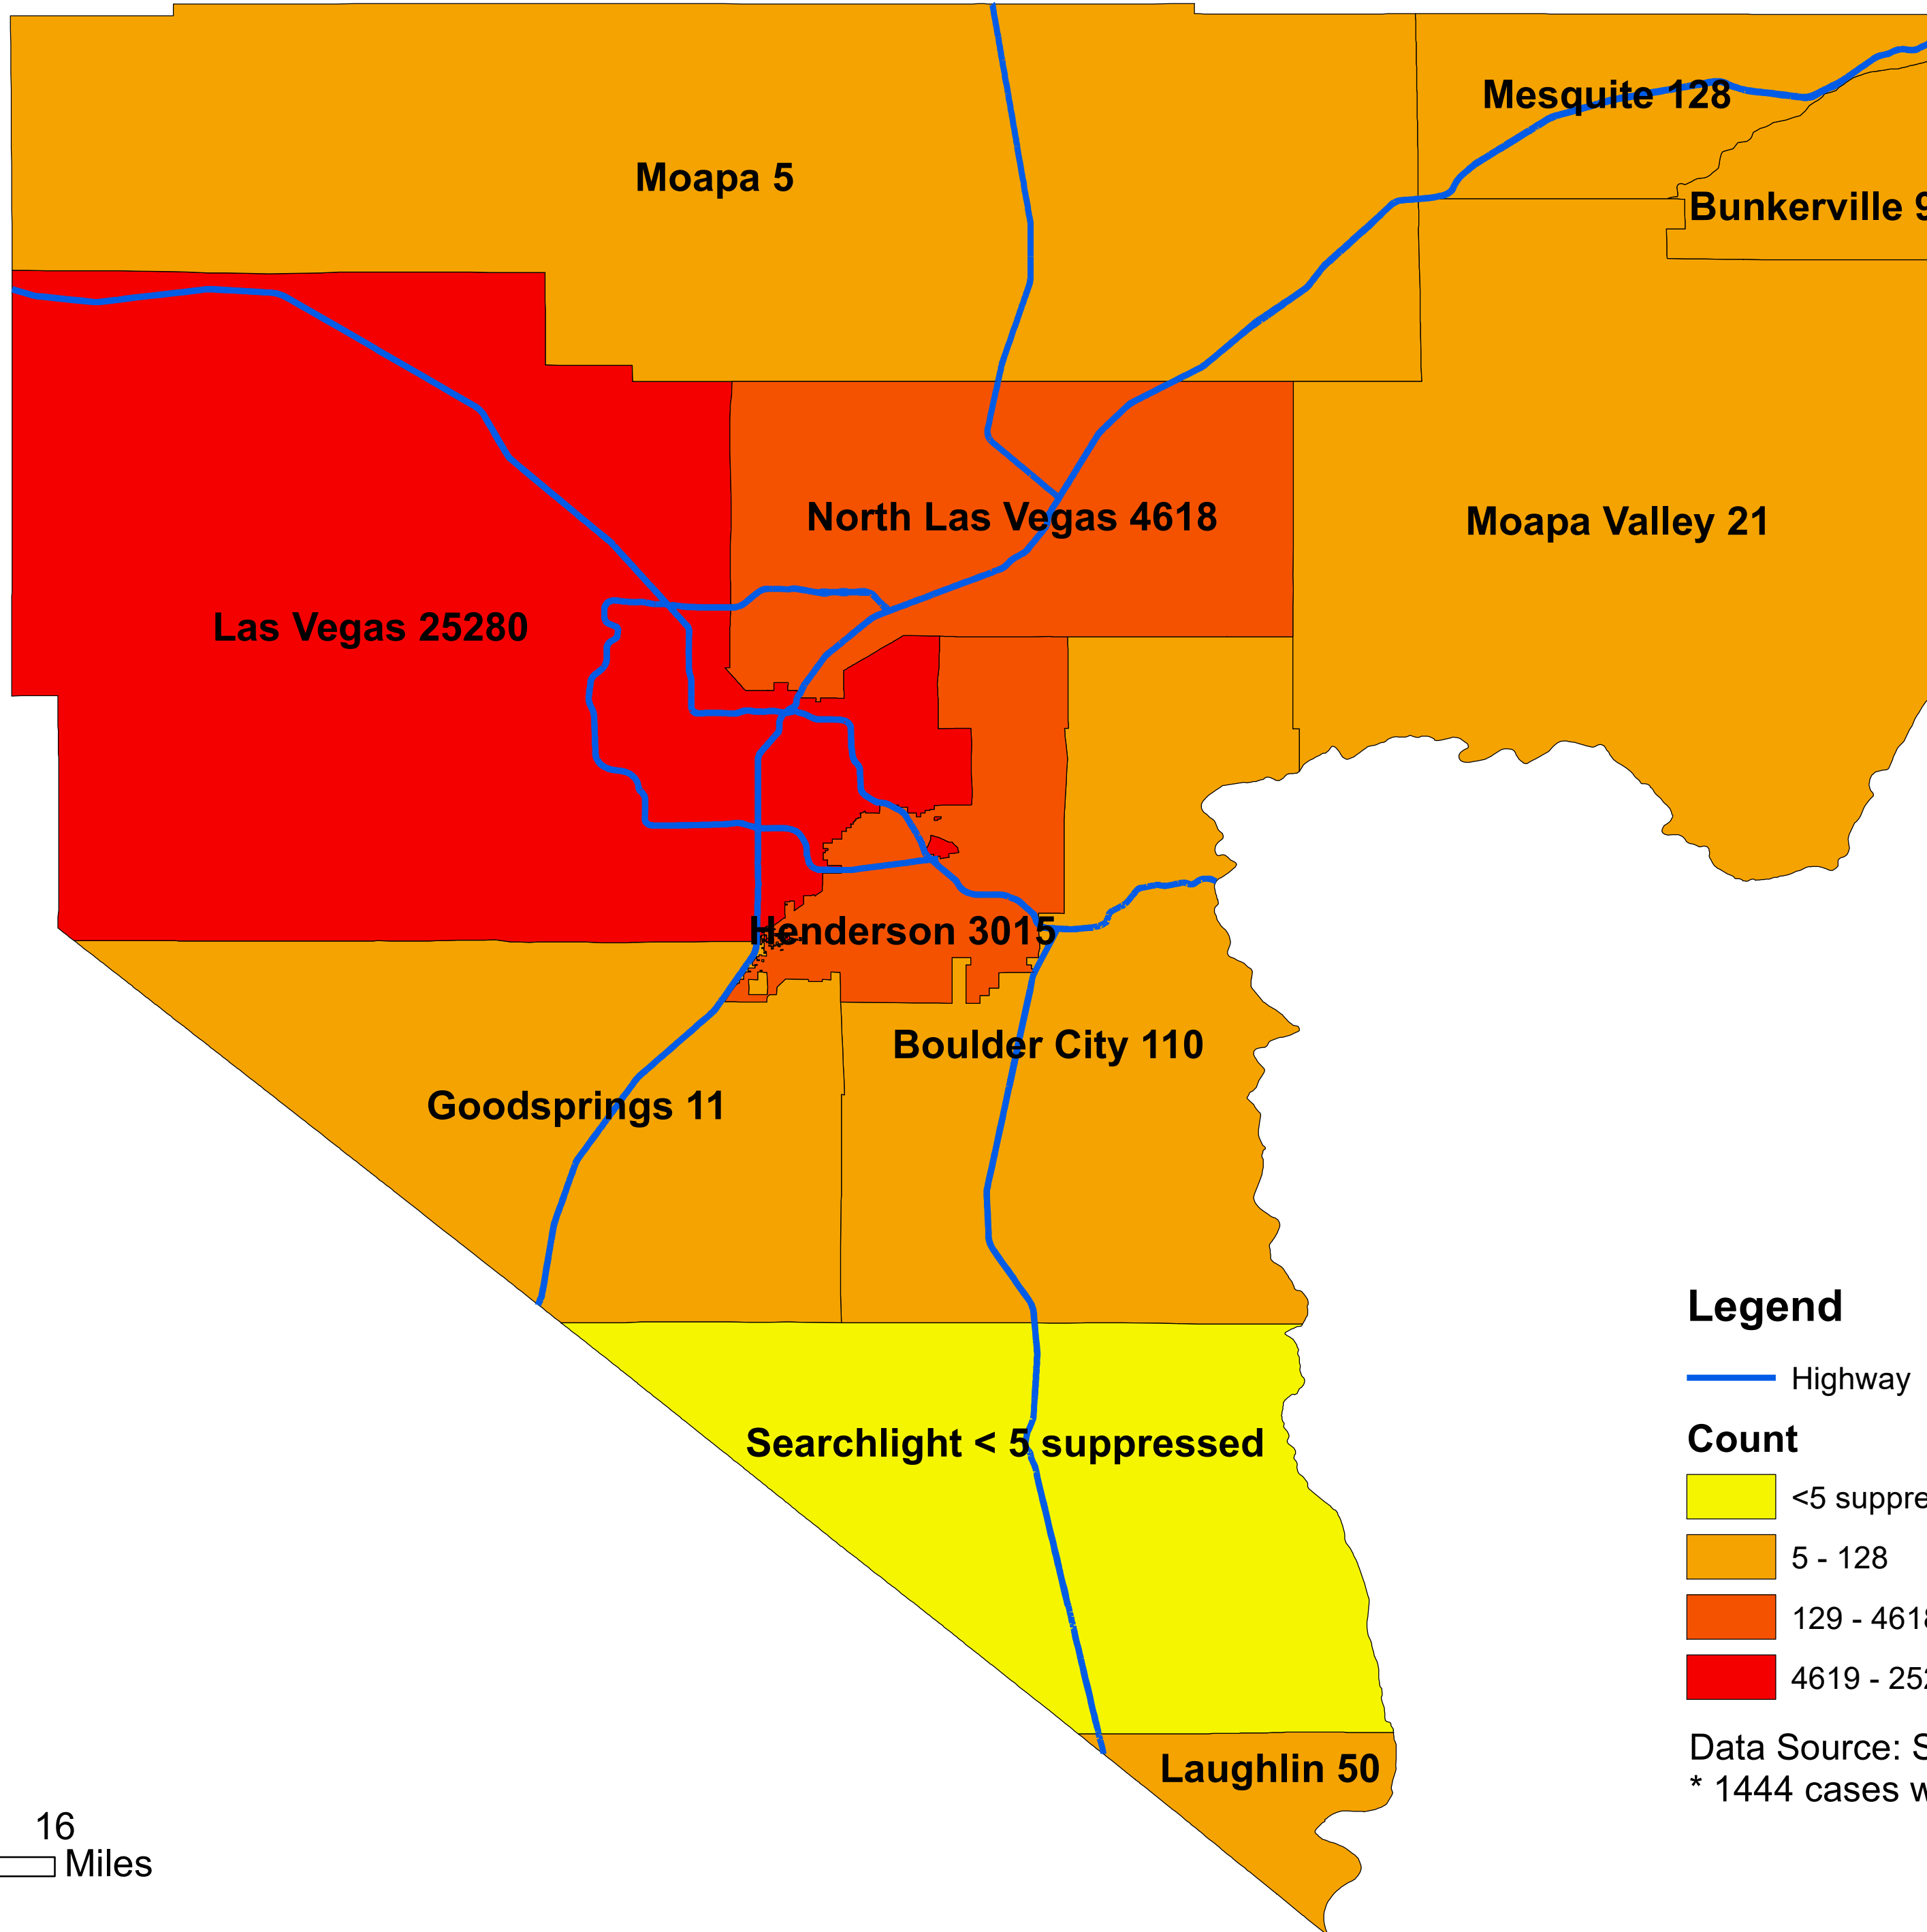

# Number of COVID-19 cases by city in Clark county (07.23.2020)

## Legend

— Highway

### Count

<5 suppressed

5 - 128

129 - 4618

4619 - 25280

Data Source: SNHD

\* 1444 cases without city information

0 4 8 16  
Miles