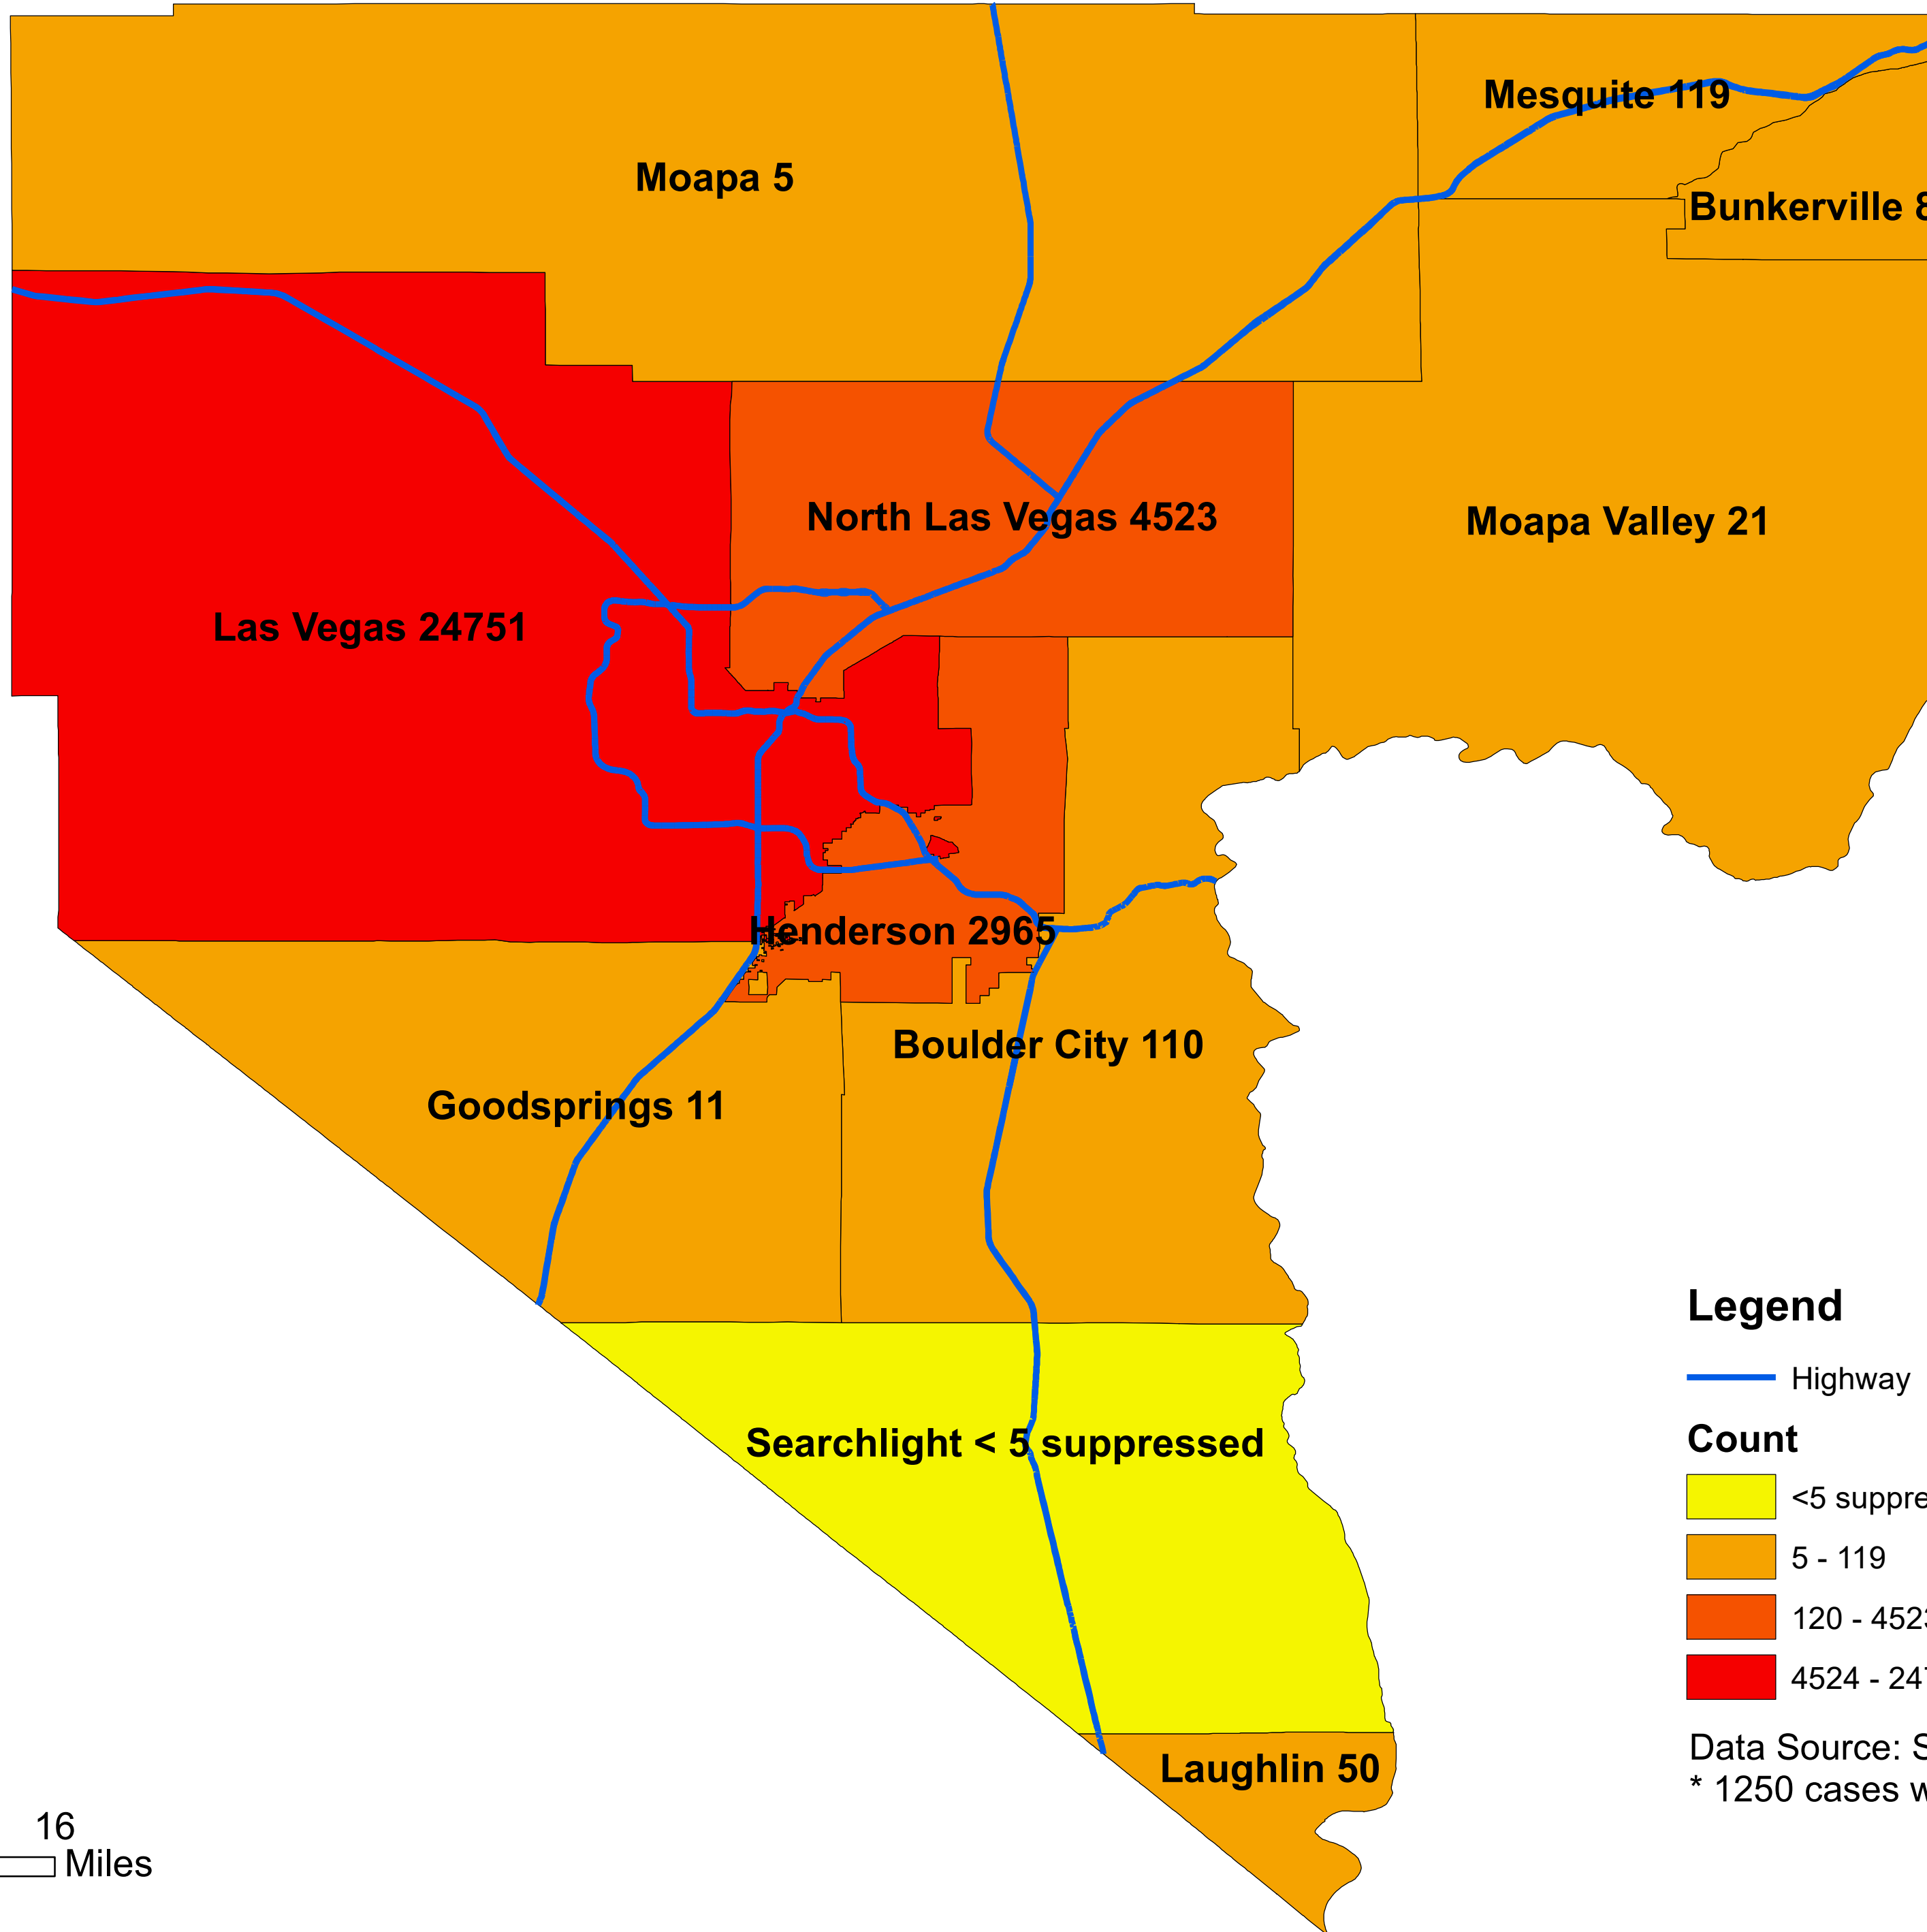

Number of COVID-19 cases by city in Clark county (07.22.2020)

Legend

— Highway

Count

<5 suppressed

5 - 119

120 - 4523

4524 - 24751

Data Source: SNHD

* 1250 cases without city information