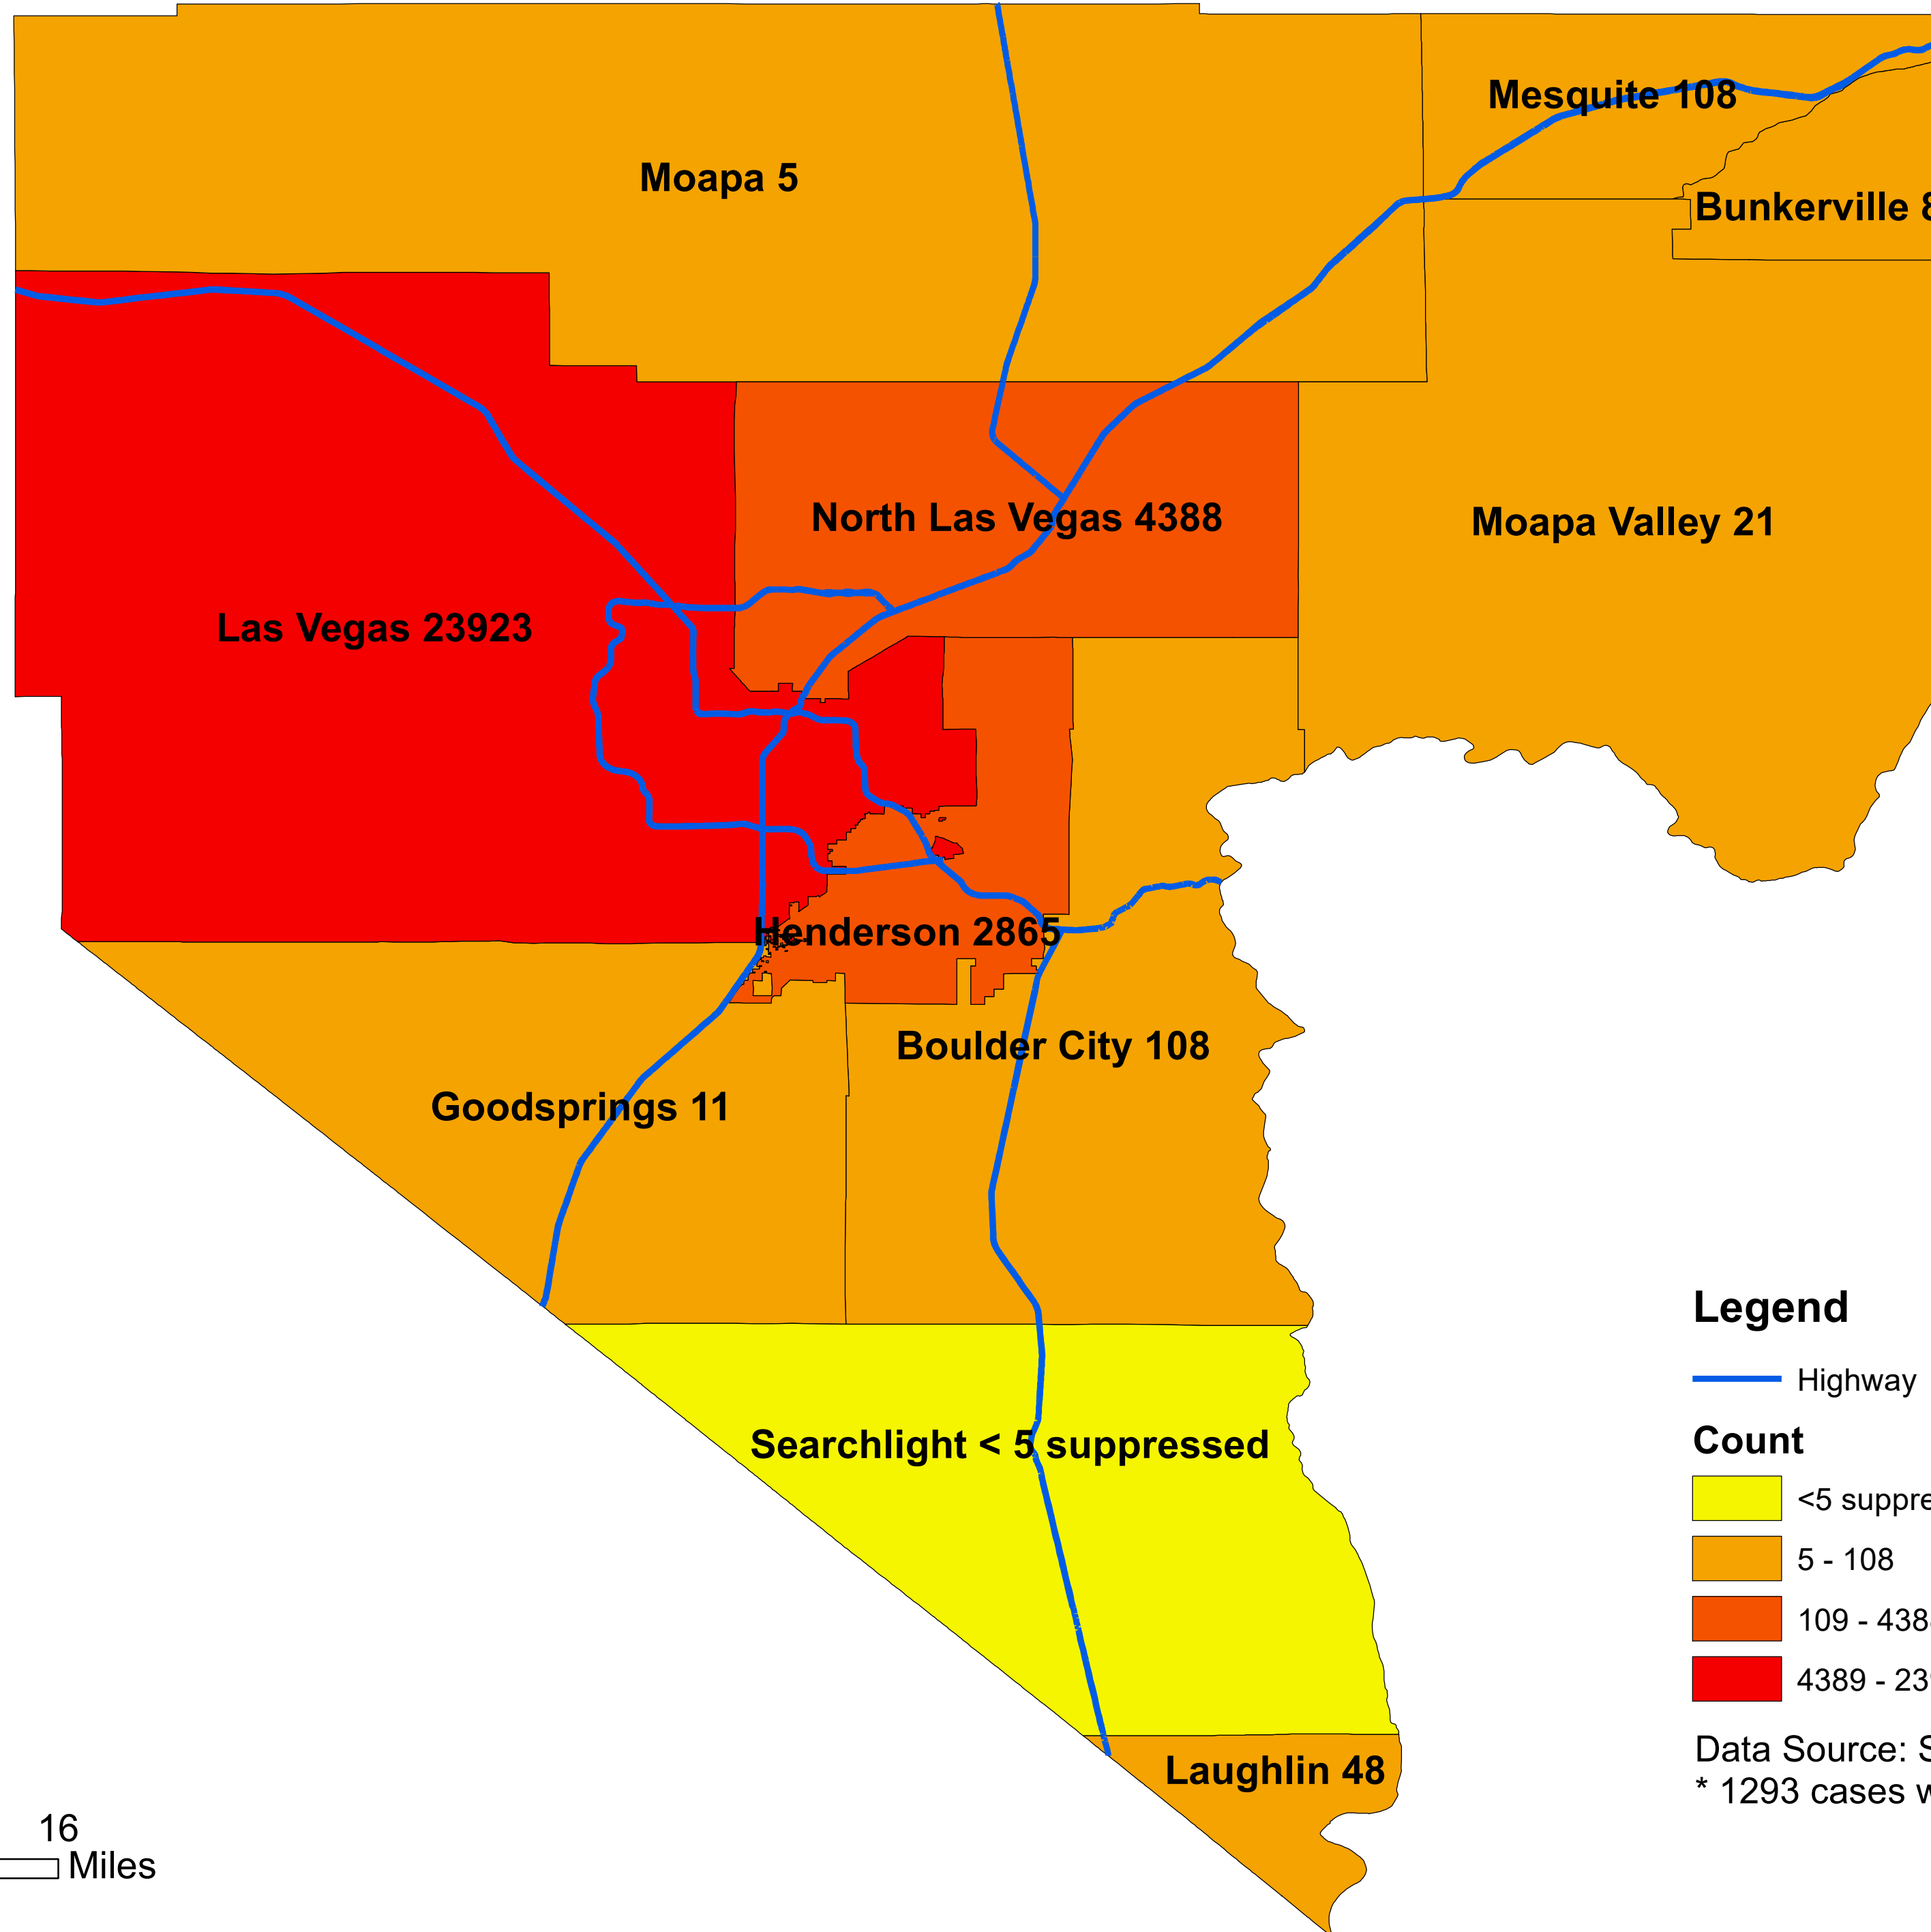

Number of COVID-19 cases by city in Clark county (07.21.2020)

Legend

— Highway

Count

<5 suppressed

5 - 108

109 - 4388

4389 - 23923

Data Source: SNHD

* 1293 cases without city information

0 4 8 16
Miles