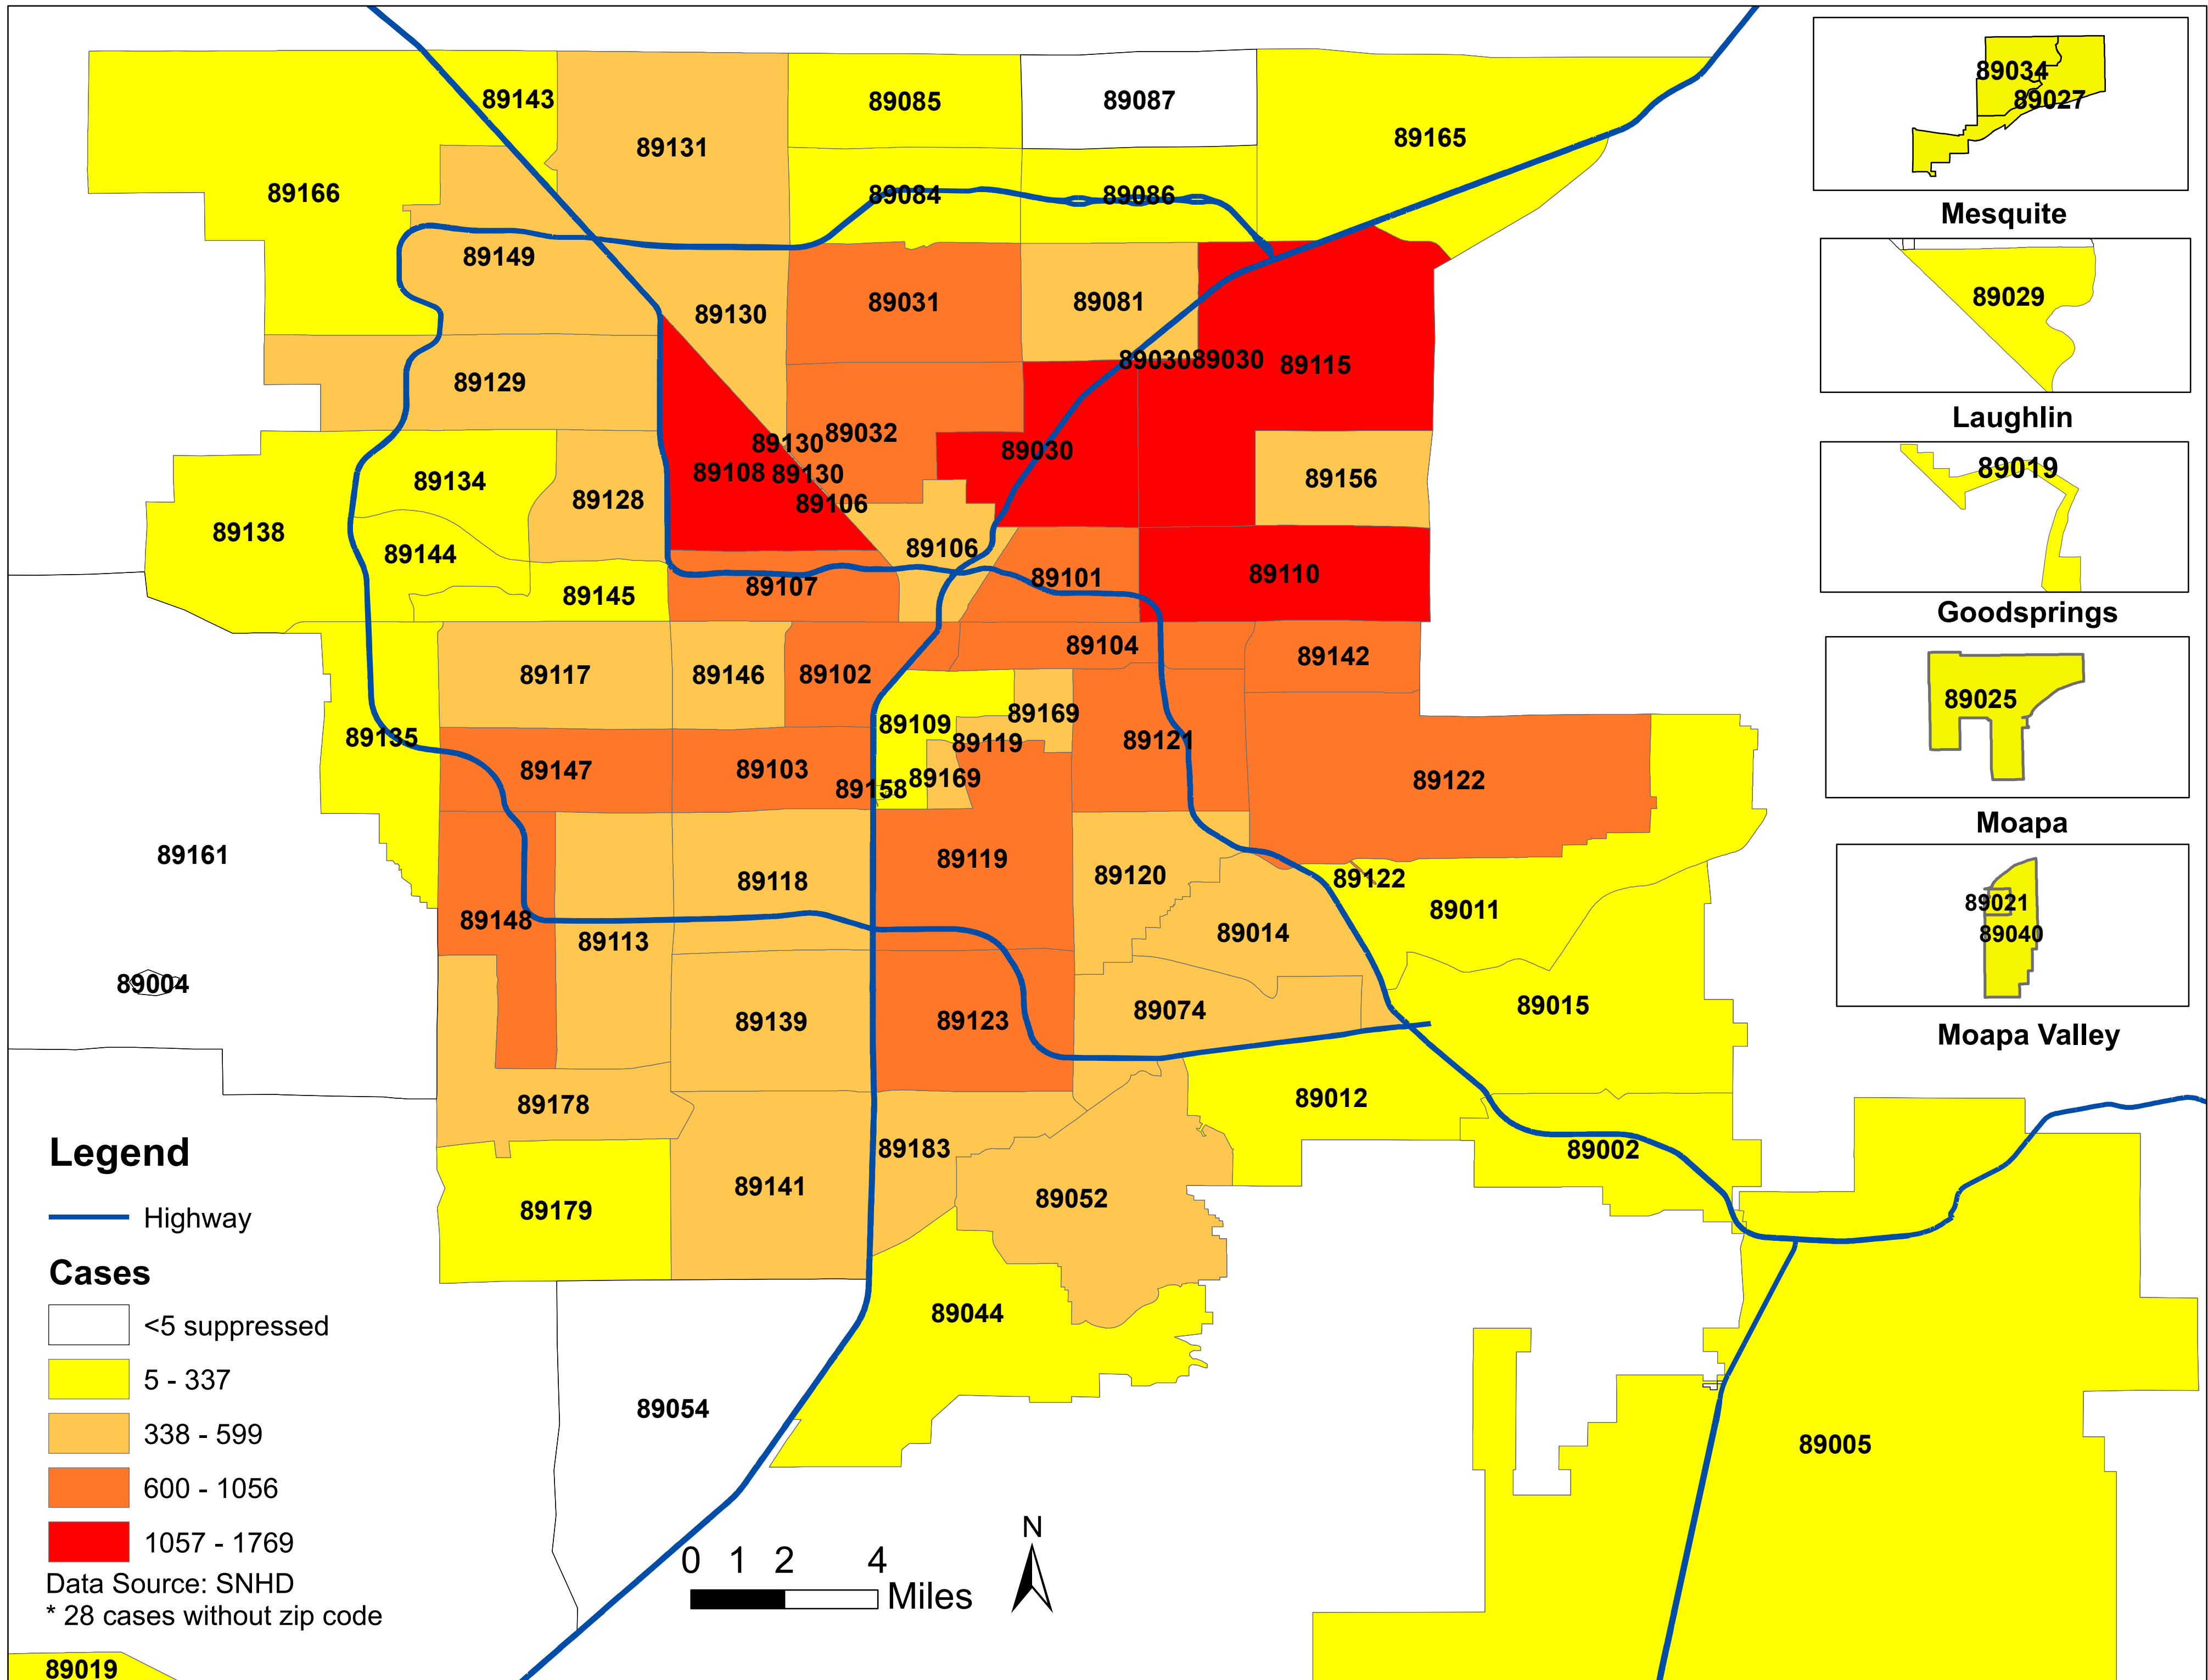

Number of COVID-19 cases by zip code in Clark county (07.20.2020)

Mesquite

Laughlin

Goodsprings

Moapa

Moapa Valley

89019