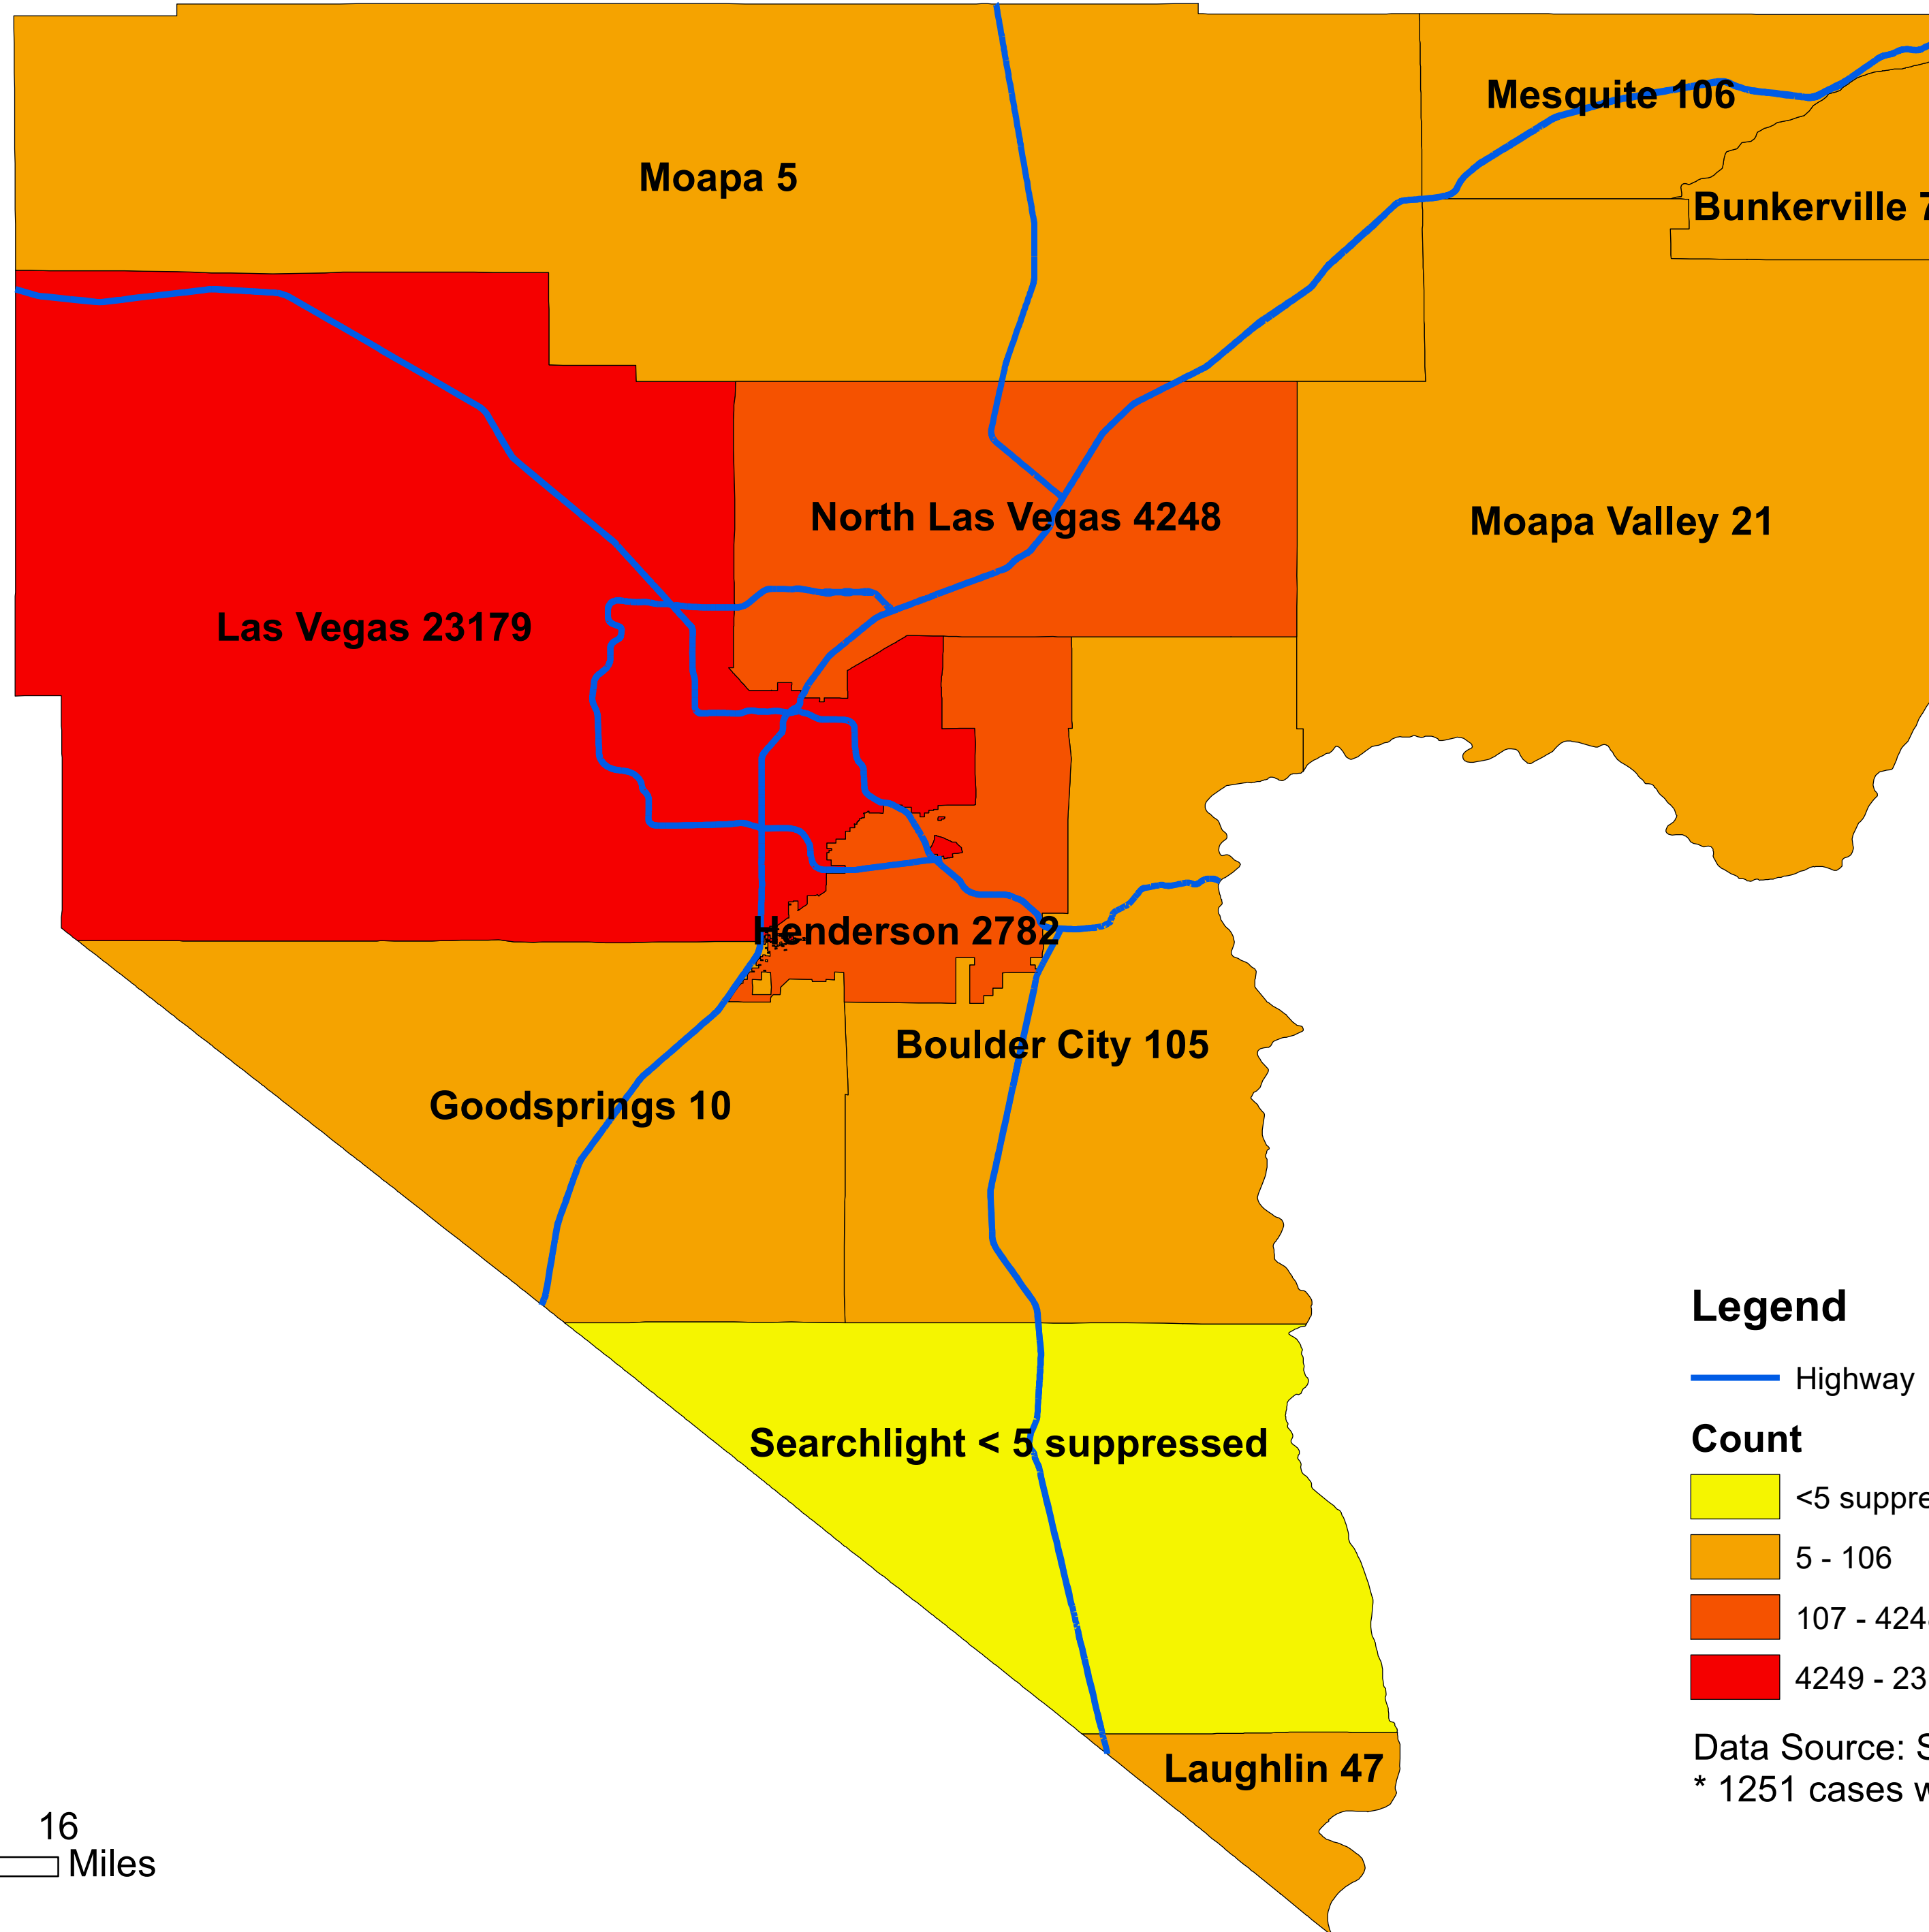

# Number of COVID-19 cases by city in Clark county (07.20.2020)

## Legend

— Highway

### Count

<5 suppressed

5 - 106

107 - 4248

4249 - 23179

Data Source: SNHD

\* 1251 cases without city information

0 4 8 16  
Miles