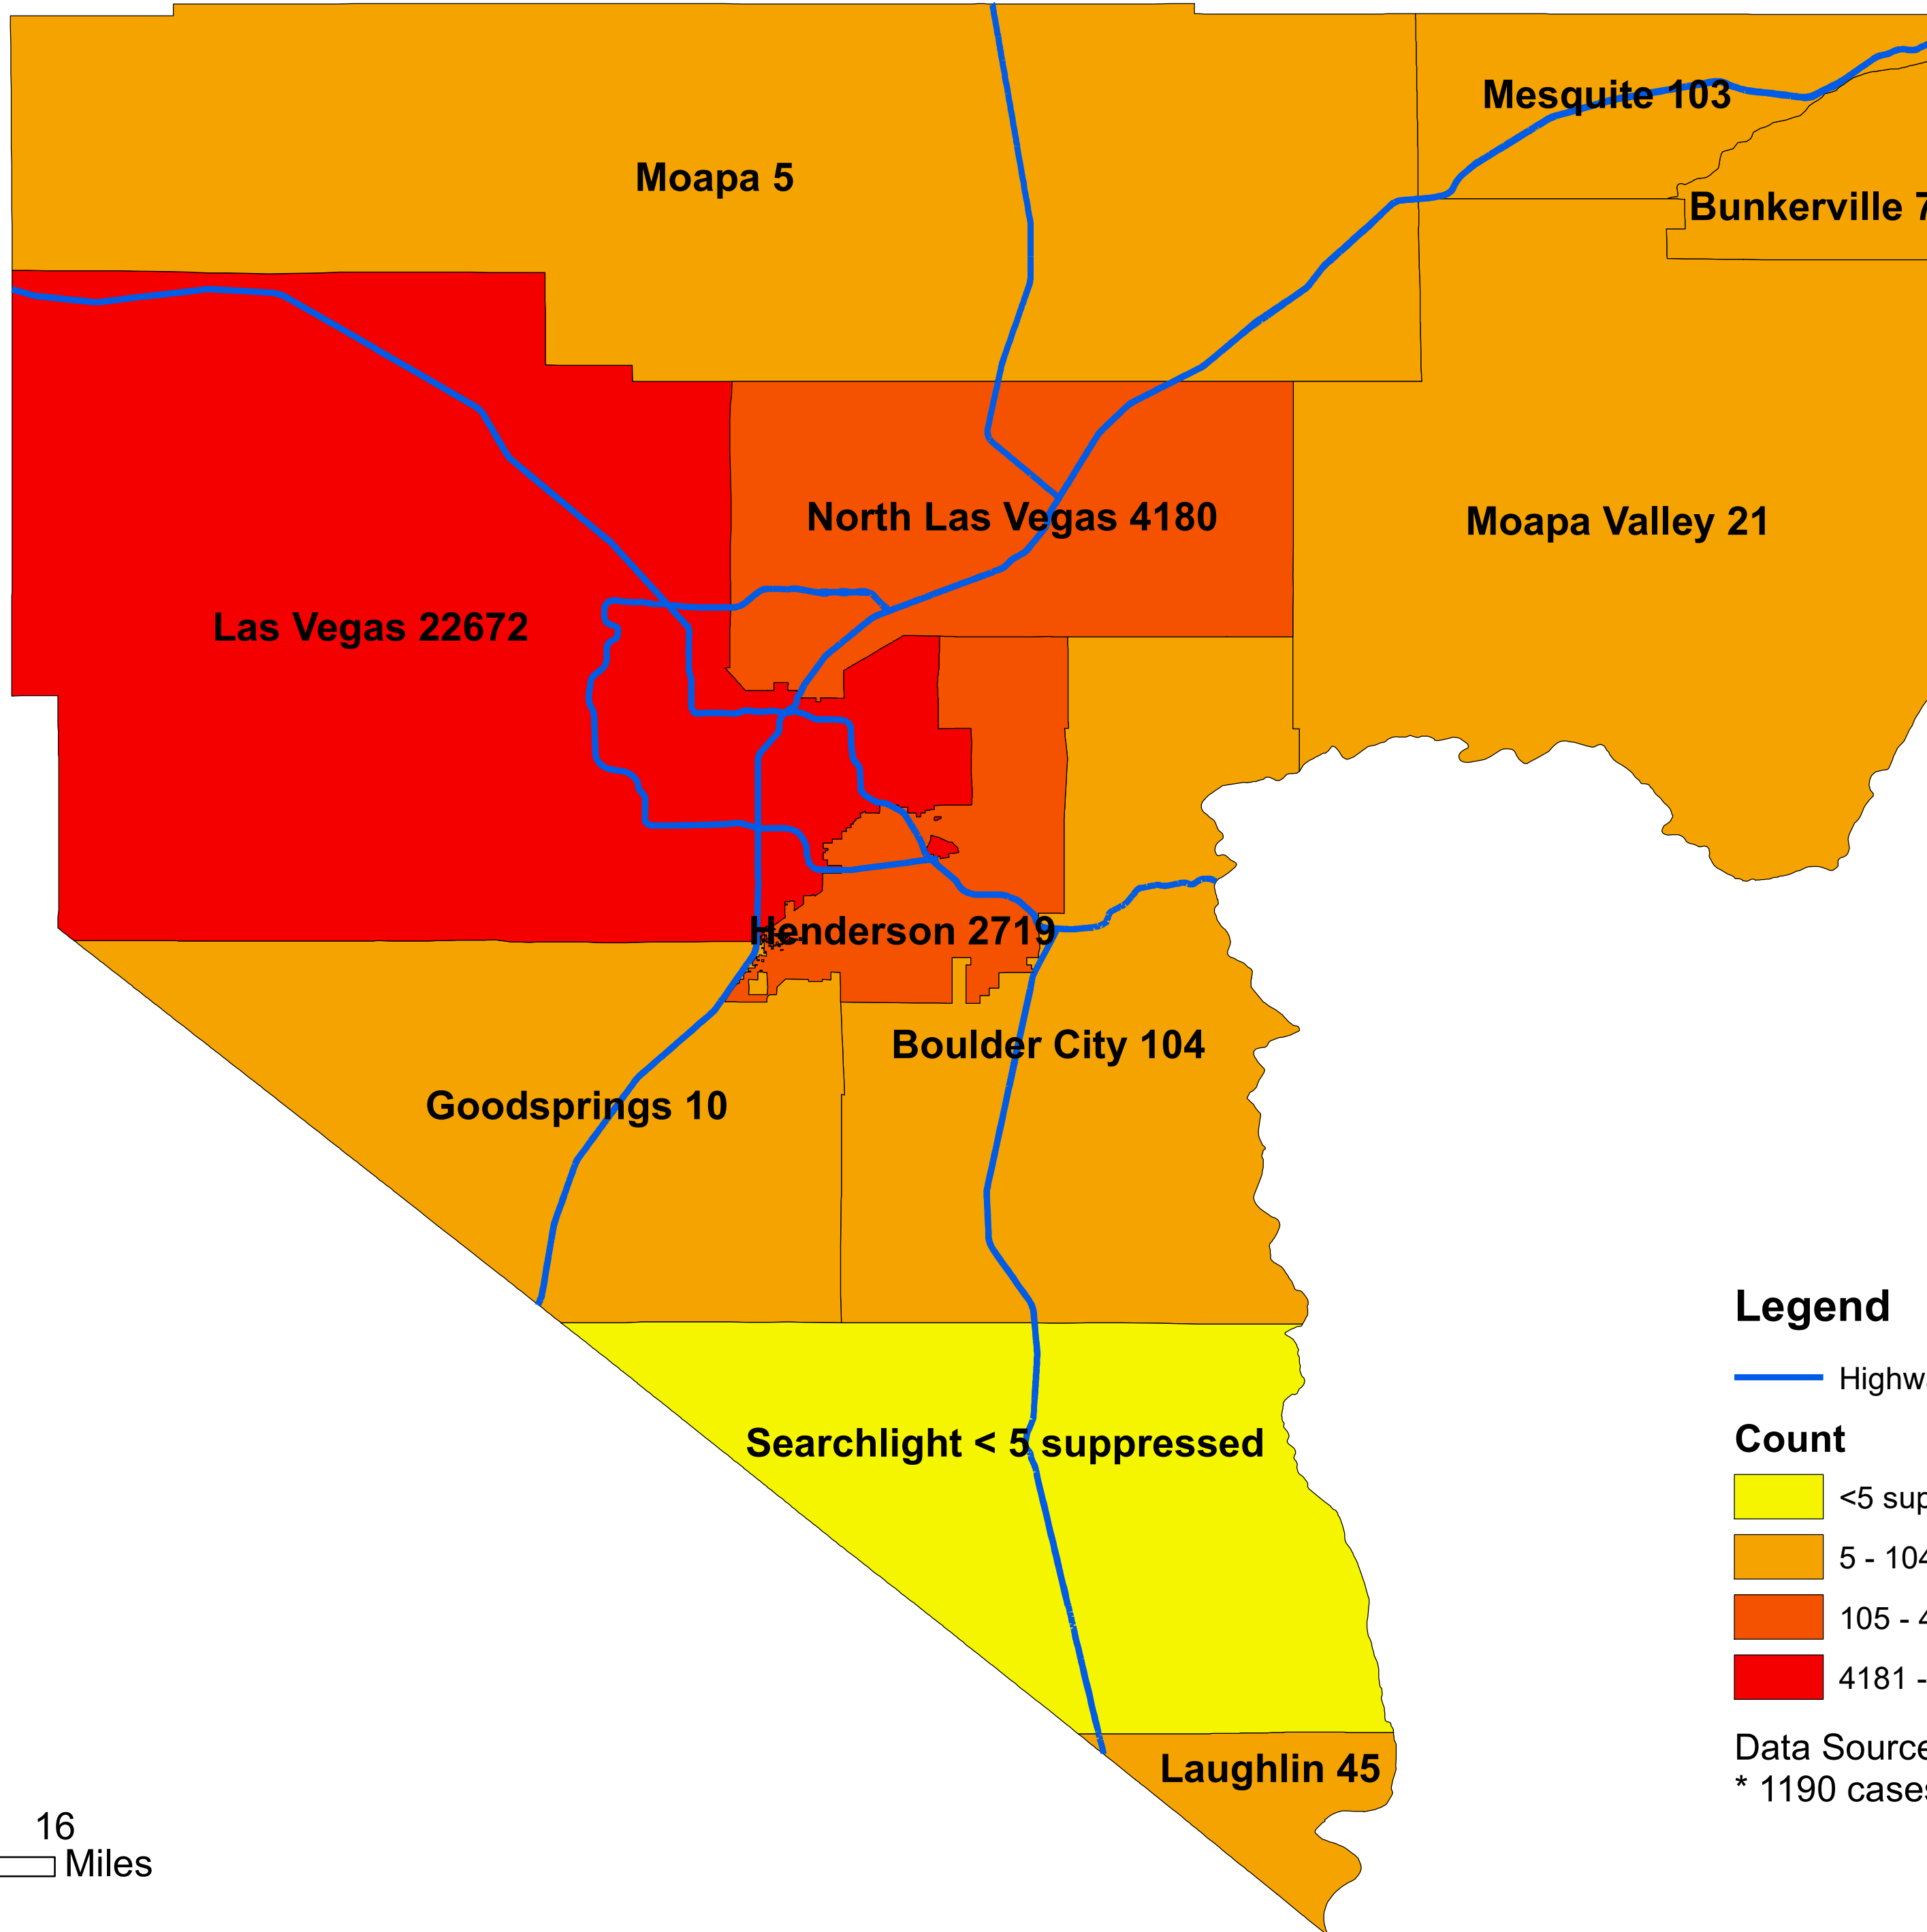

Number of COVID-19 cases by city in Clark county (07.19.2020)

Legend

— Highway

Count

<5 suppressed

5 - 104

105 - 4180

4181 - 22672

Data Source: SNHD

* 1190 cases without city information

0 4 8 16
Miles