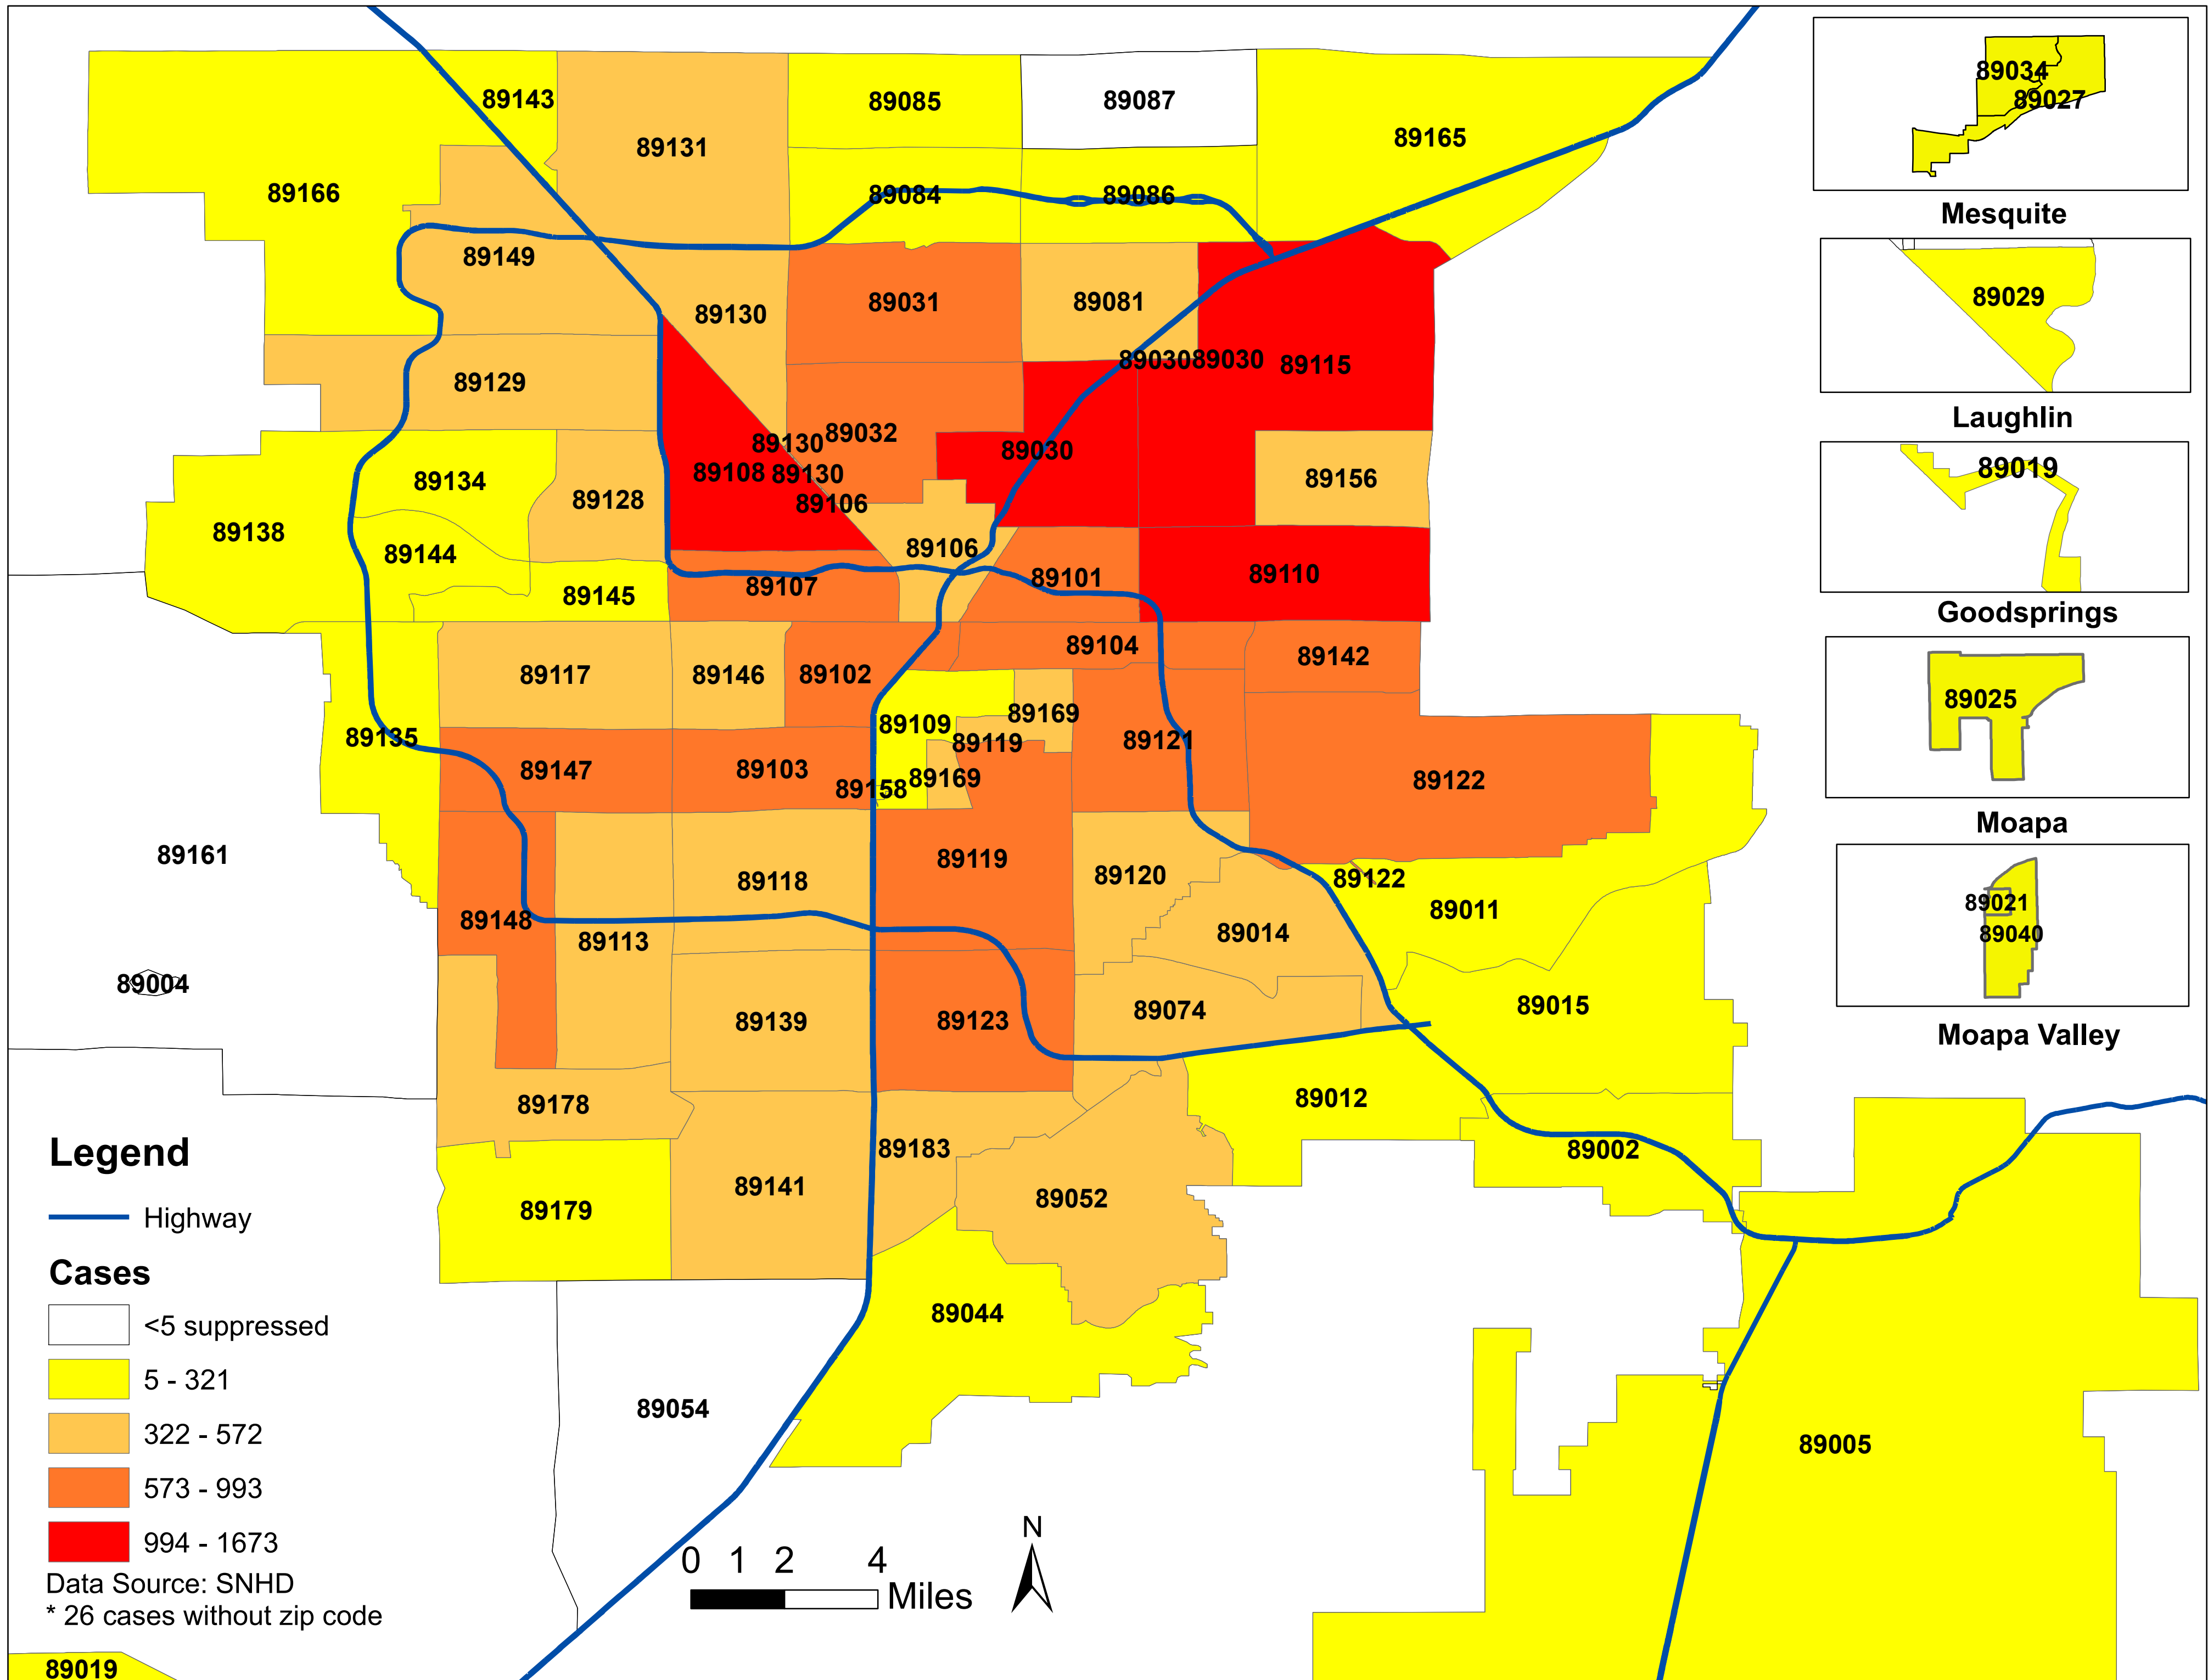

# Number of COVID-19 cases by zip code in Clark county (07.18.2020)

89019