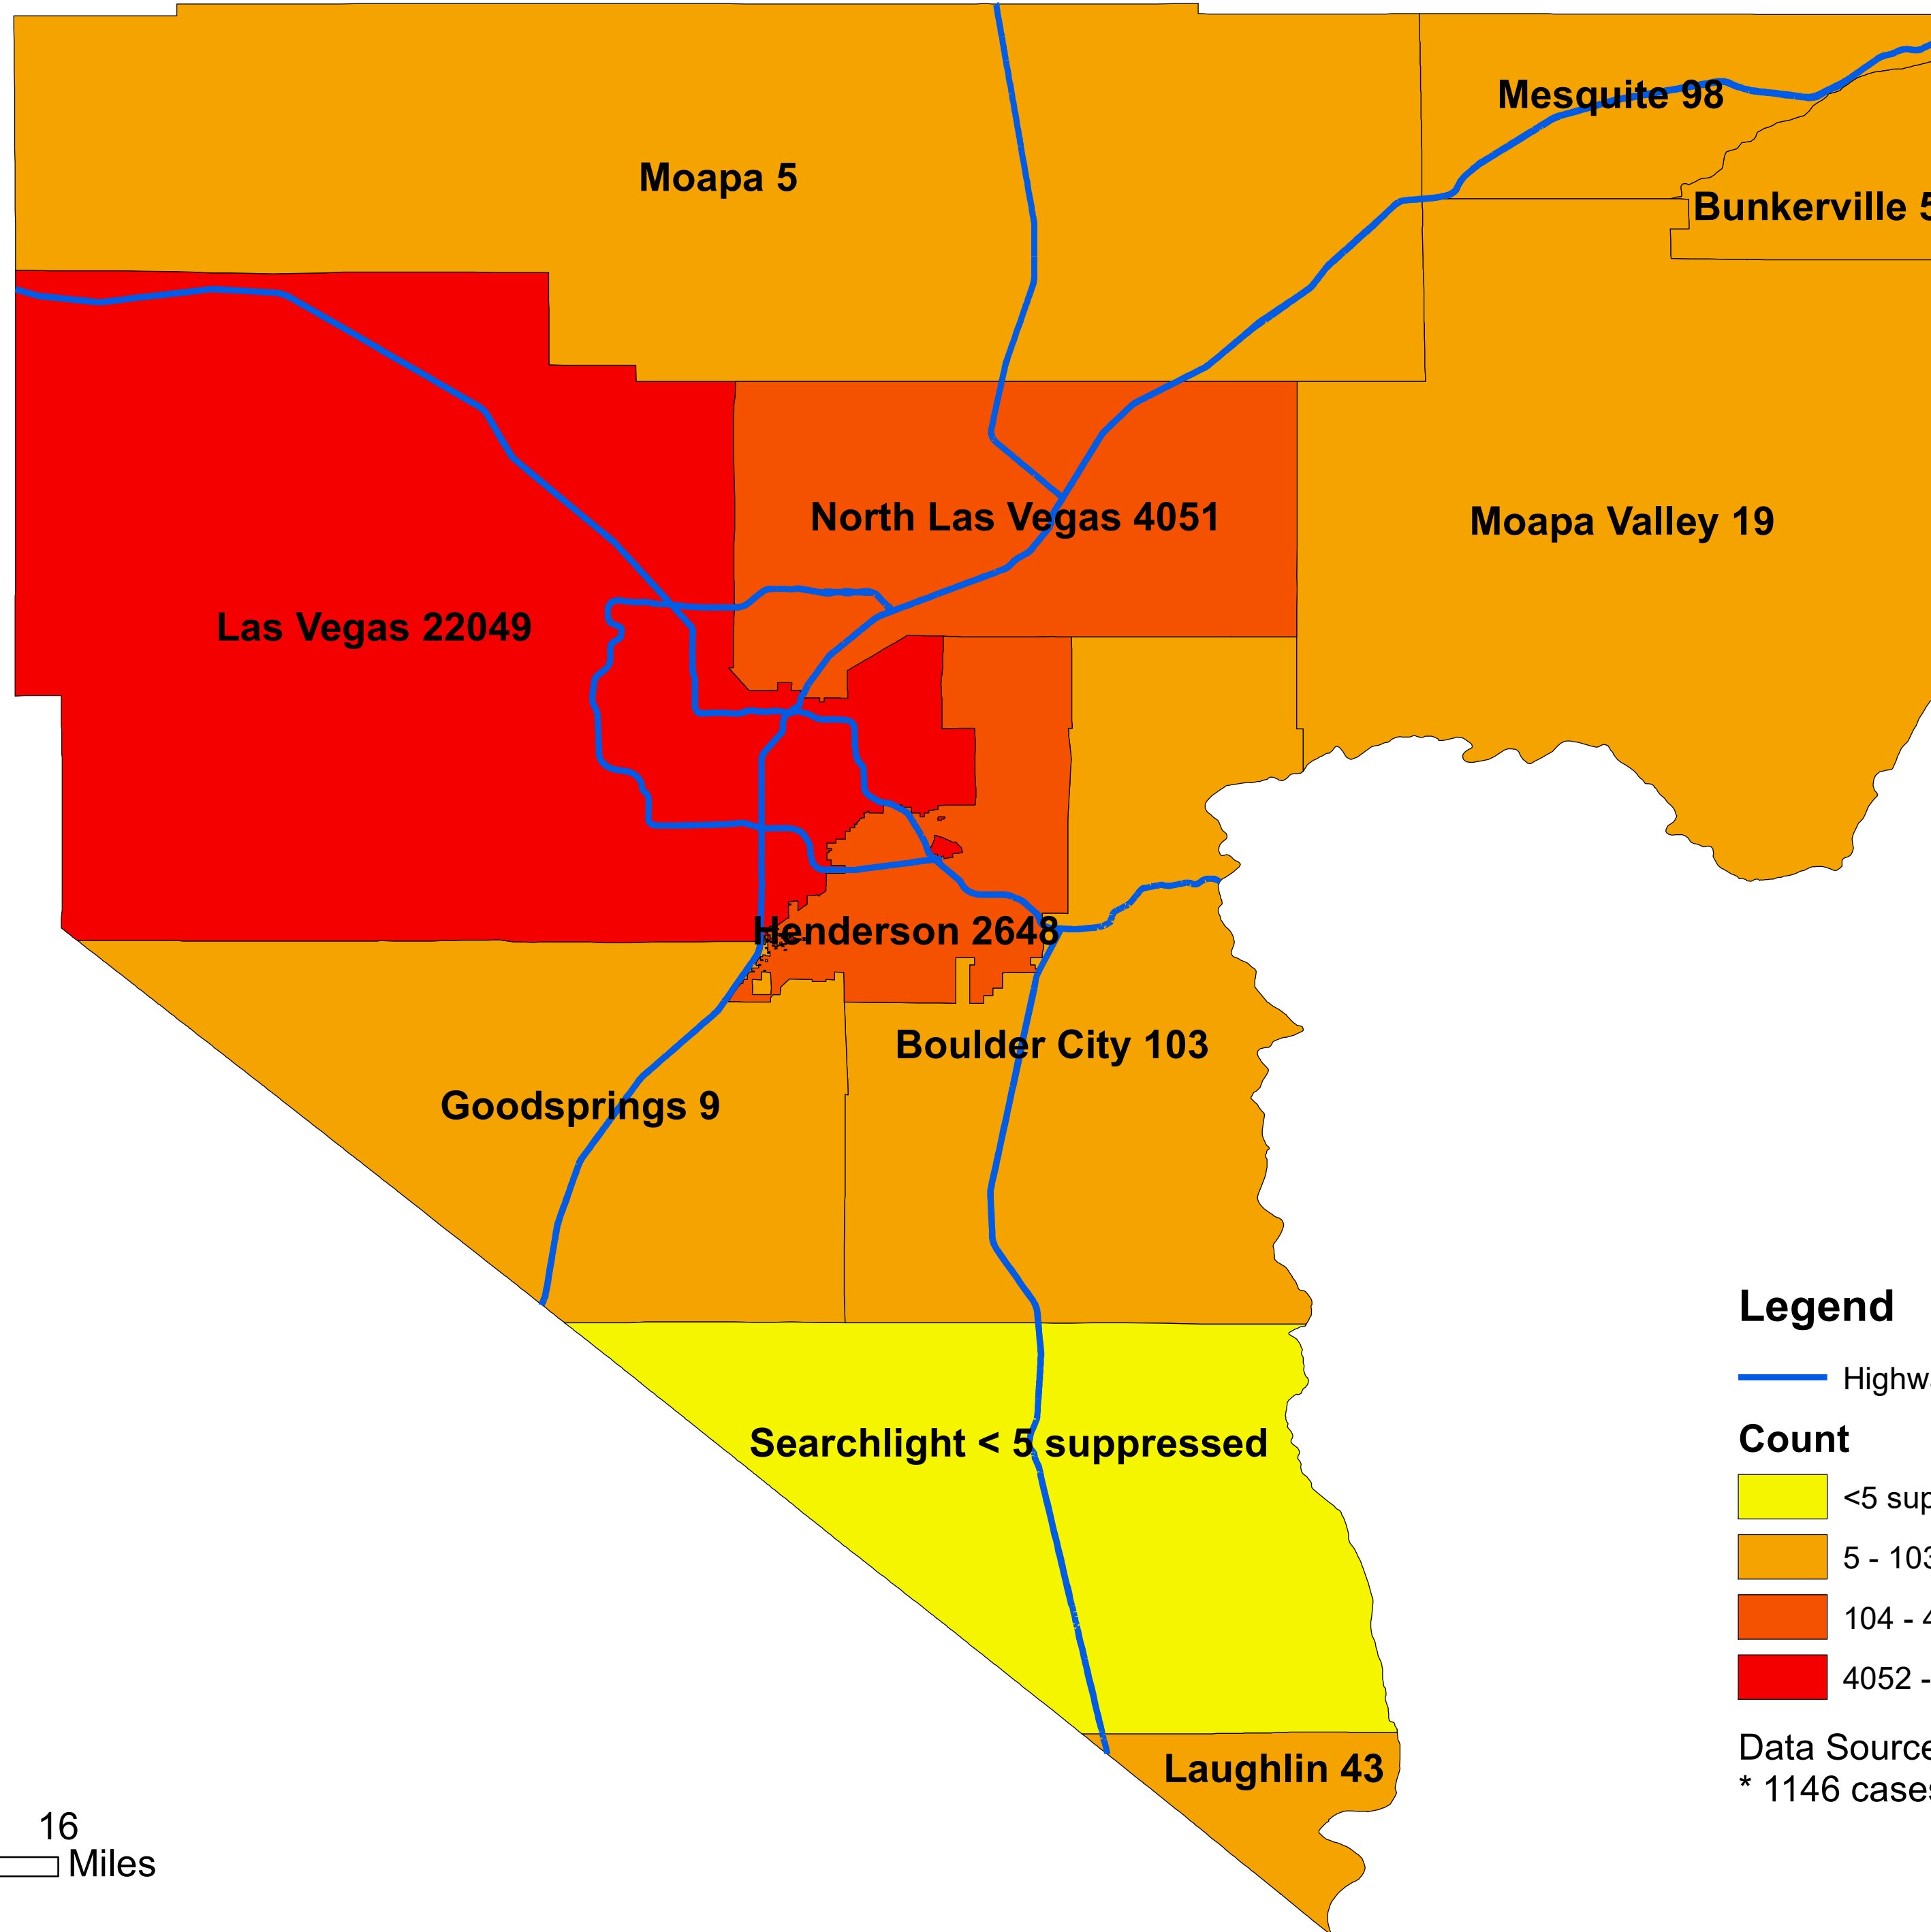

Number of COVID-19 cases by city in Clark county (07.18.2020)

Legend

— Highway

Count

<5 suppressed

5 - 103

104 - 4051

4052 - 22049

Data Source: SNHD

* 1146 cases without city information

0 4 8 16
Miles