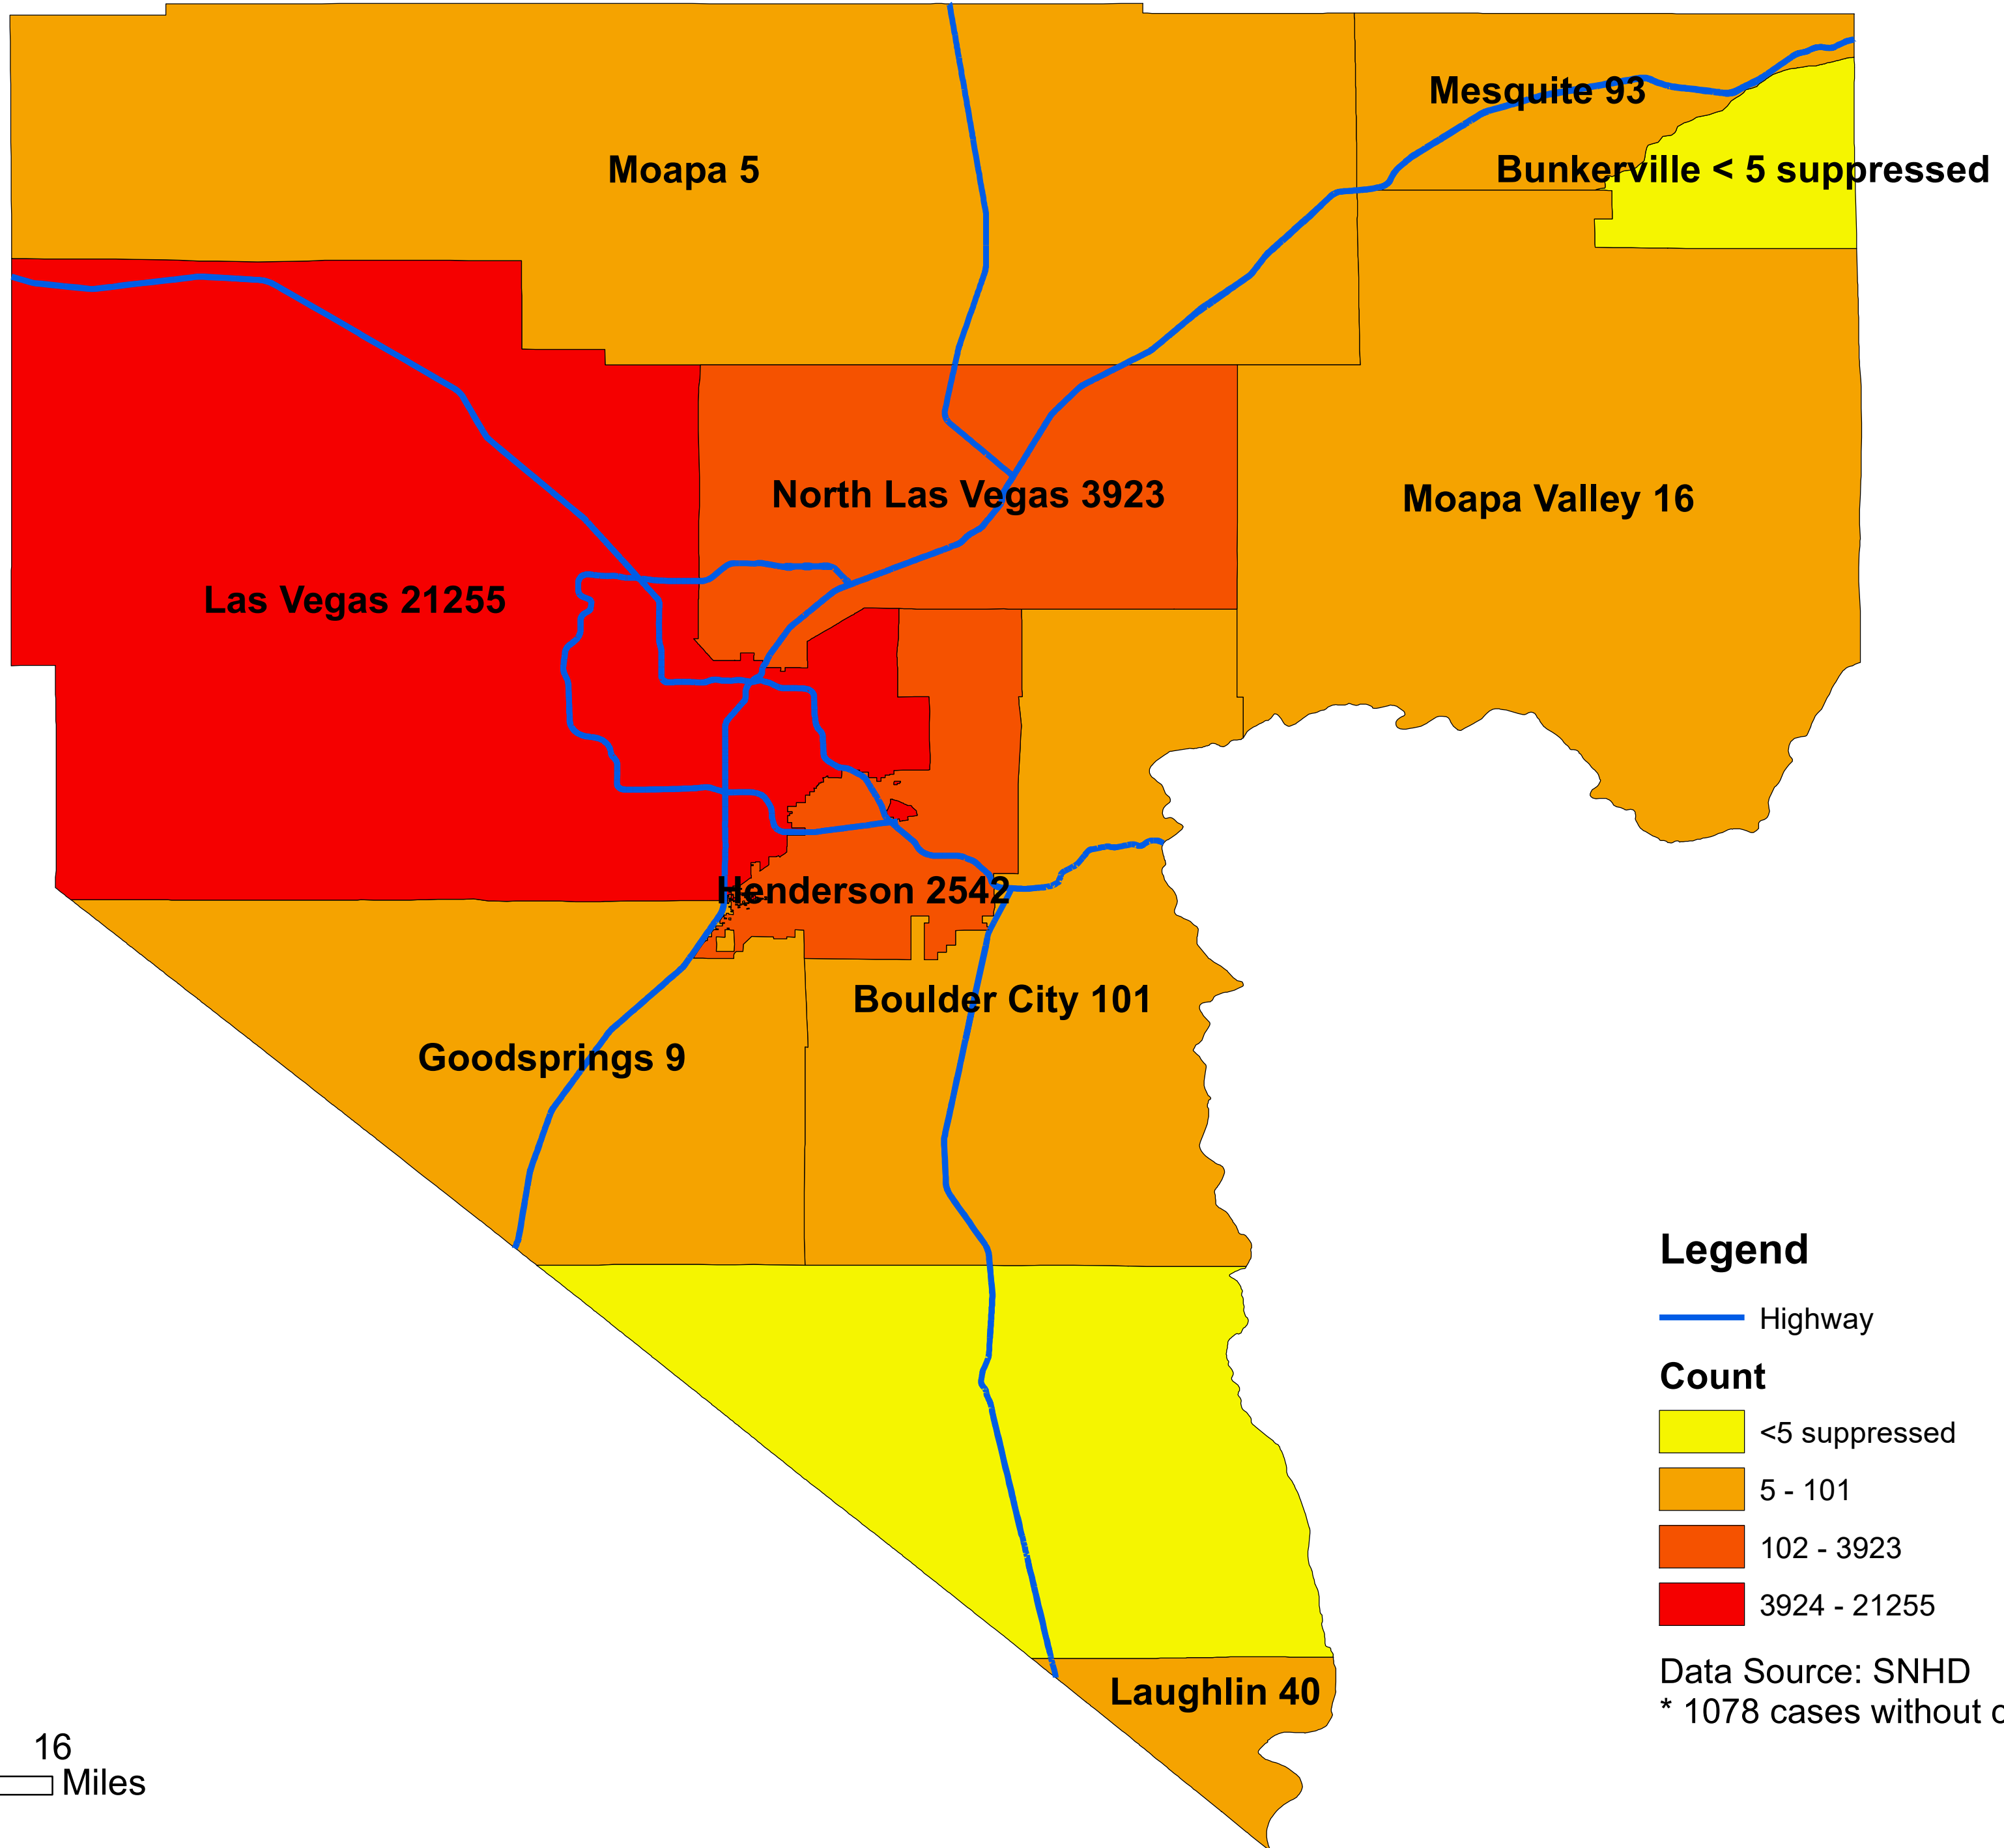

Number of COVID-19 cases by city in Clark county (07.17.2020)

Legend

— Highway

Count

<5 suppressed

5 - 101

102 - 3923

3924 - 21255

Data Source: SNHD

* 1078 cases without city information

0 4 8 16
Miles