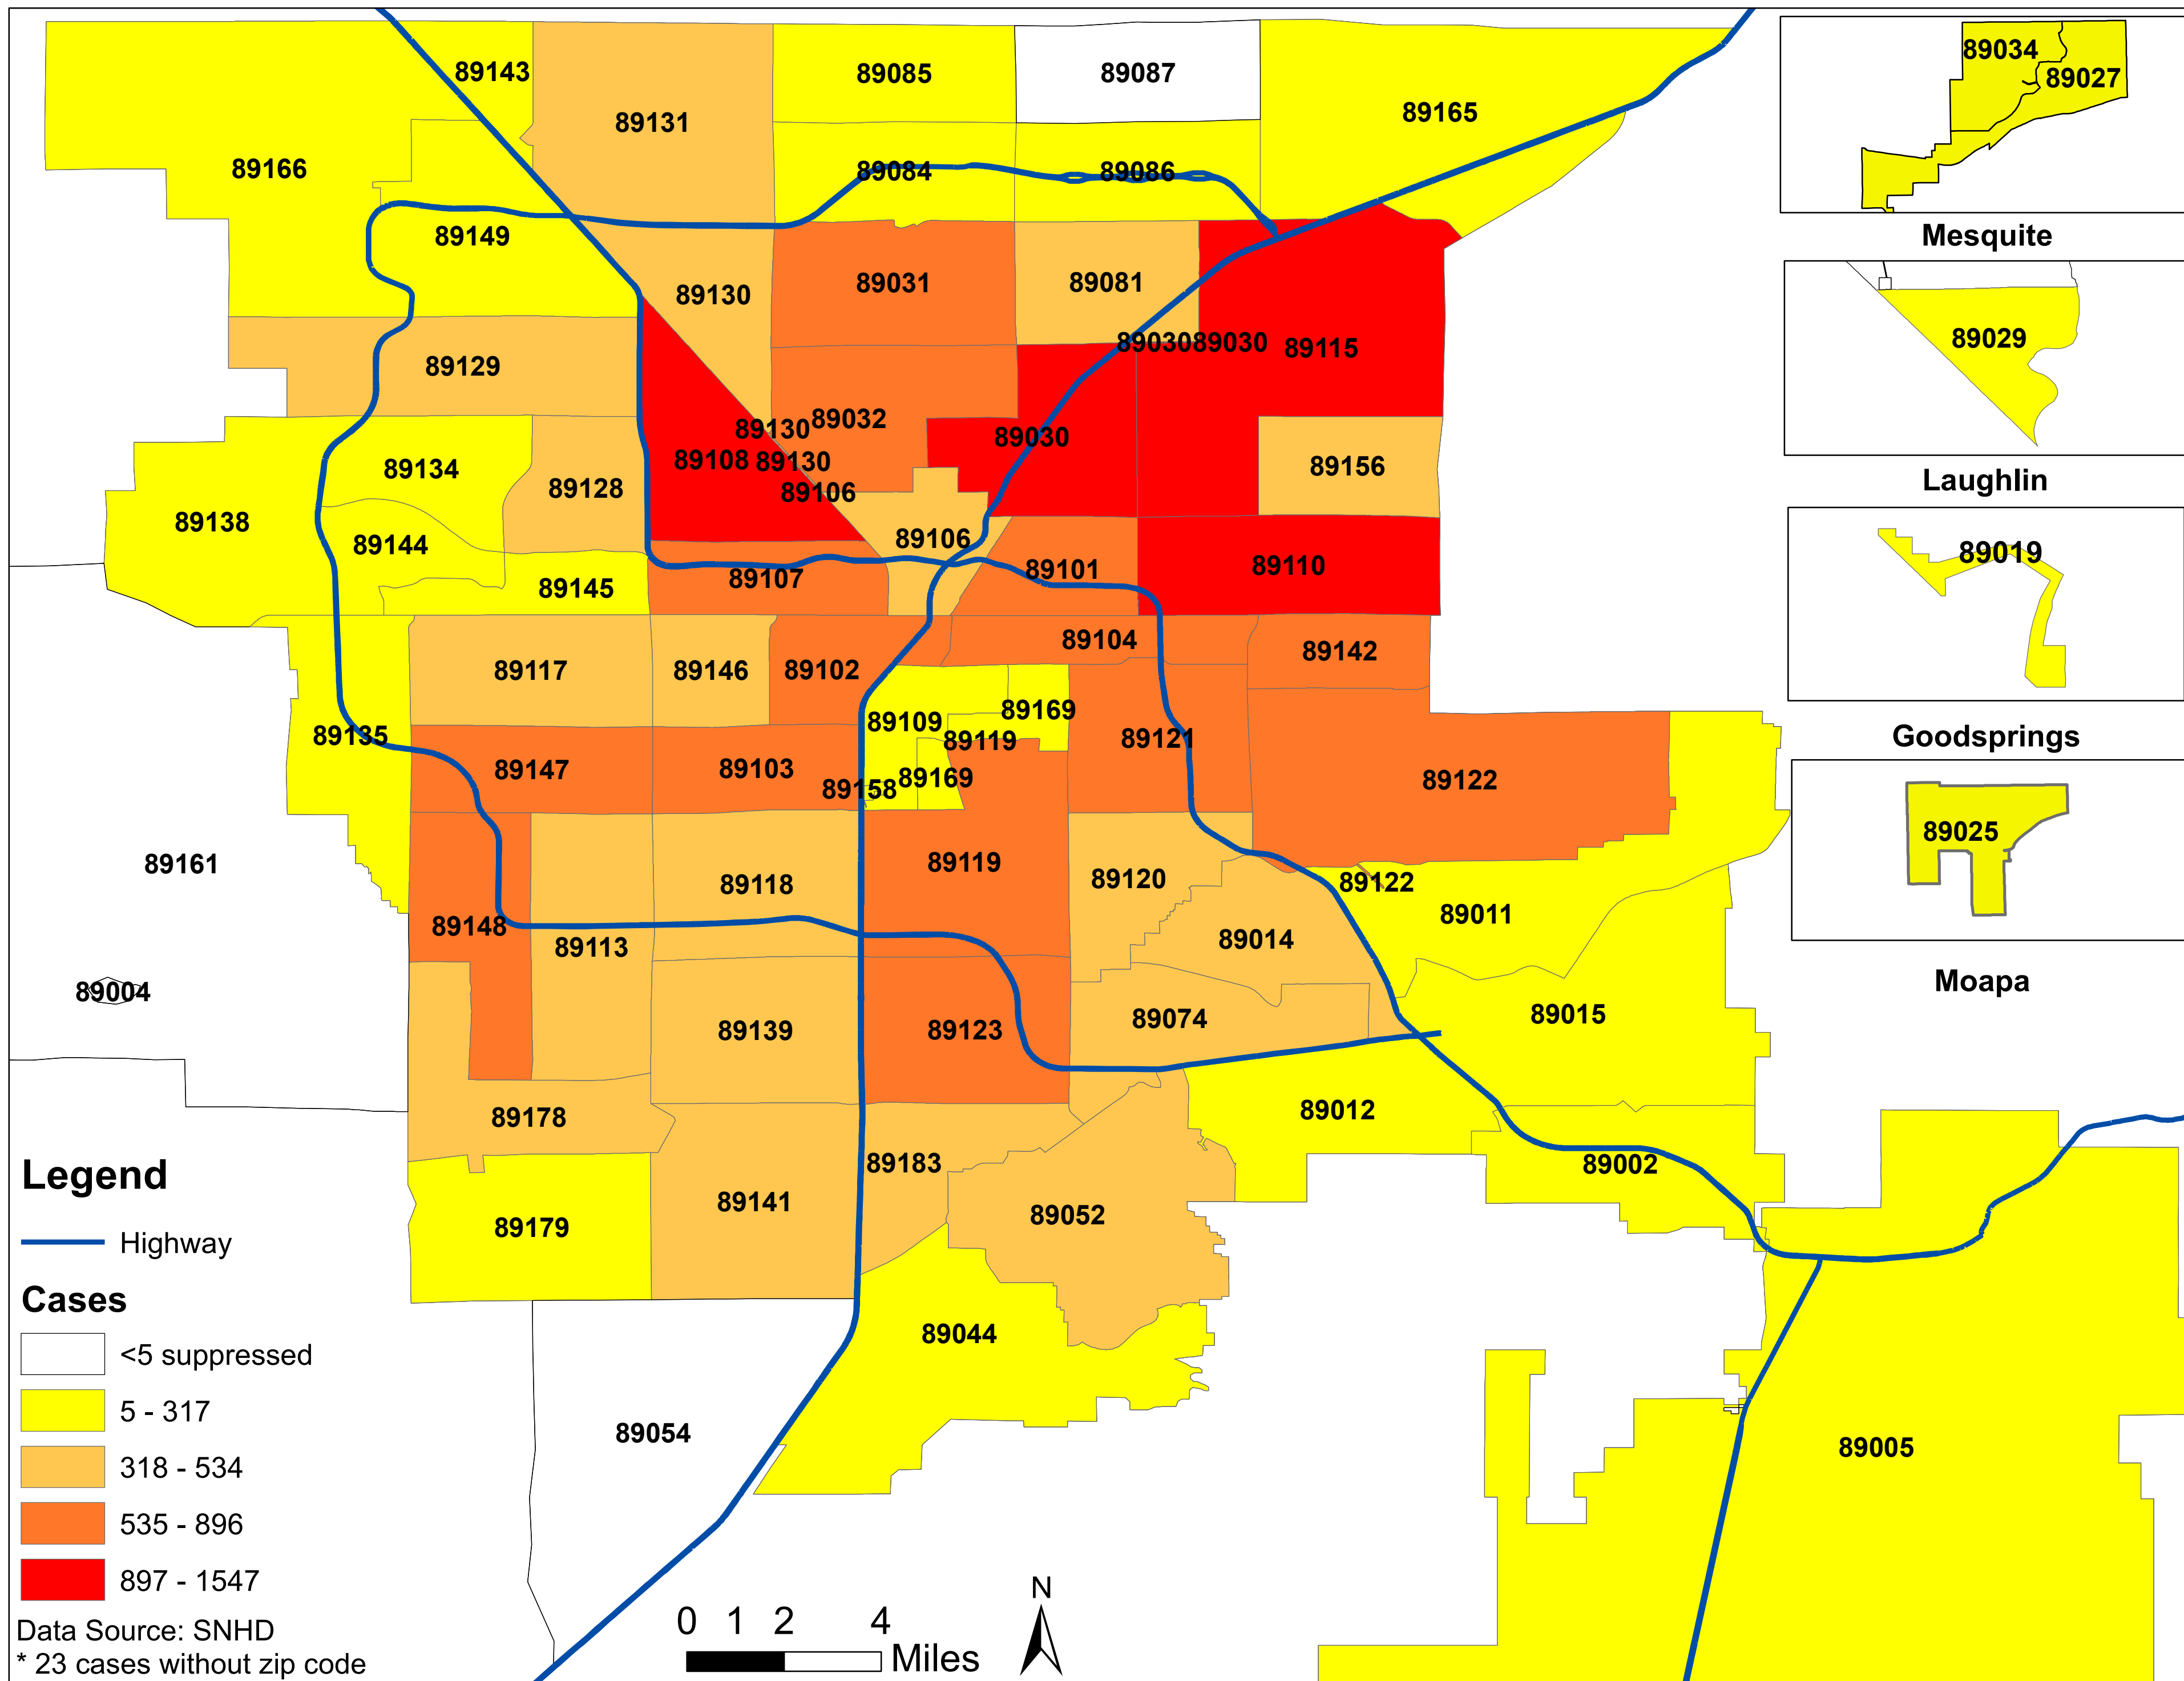

Number of COVID-19 cases by zip code in Clark county (07.16.2020)

Note: Numbers of cases by zip code in Logandale and Overton are less than 5 and suppressed.