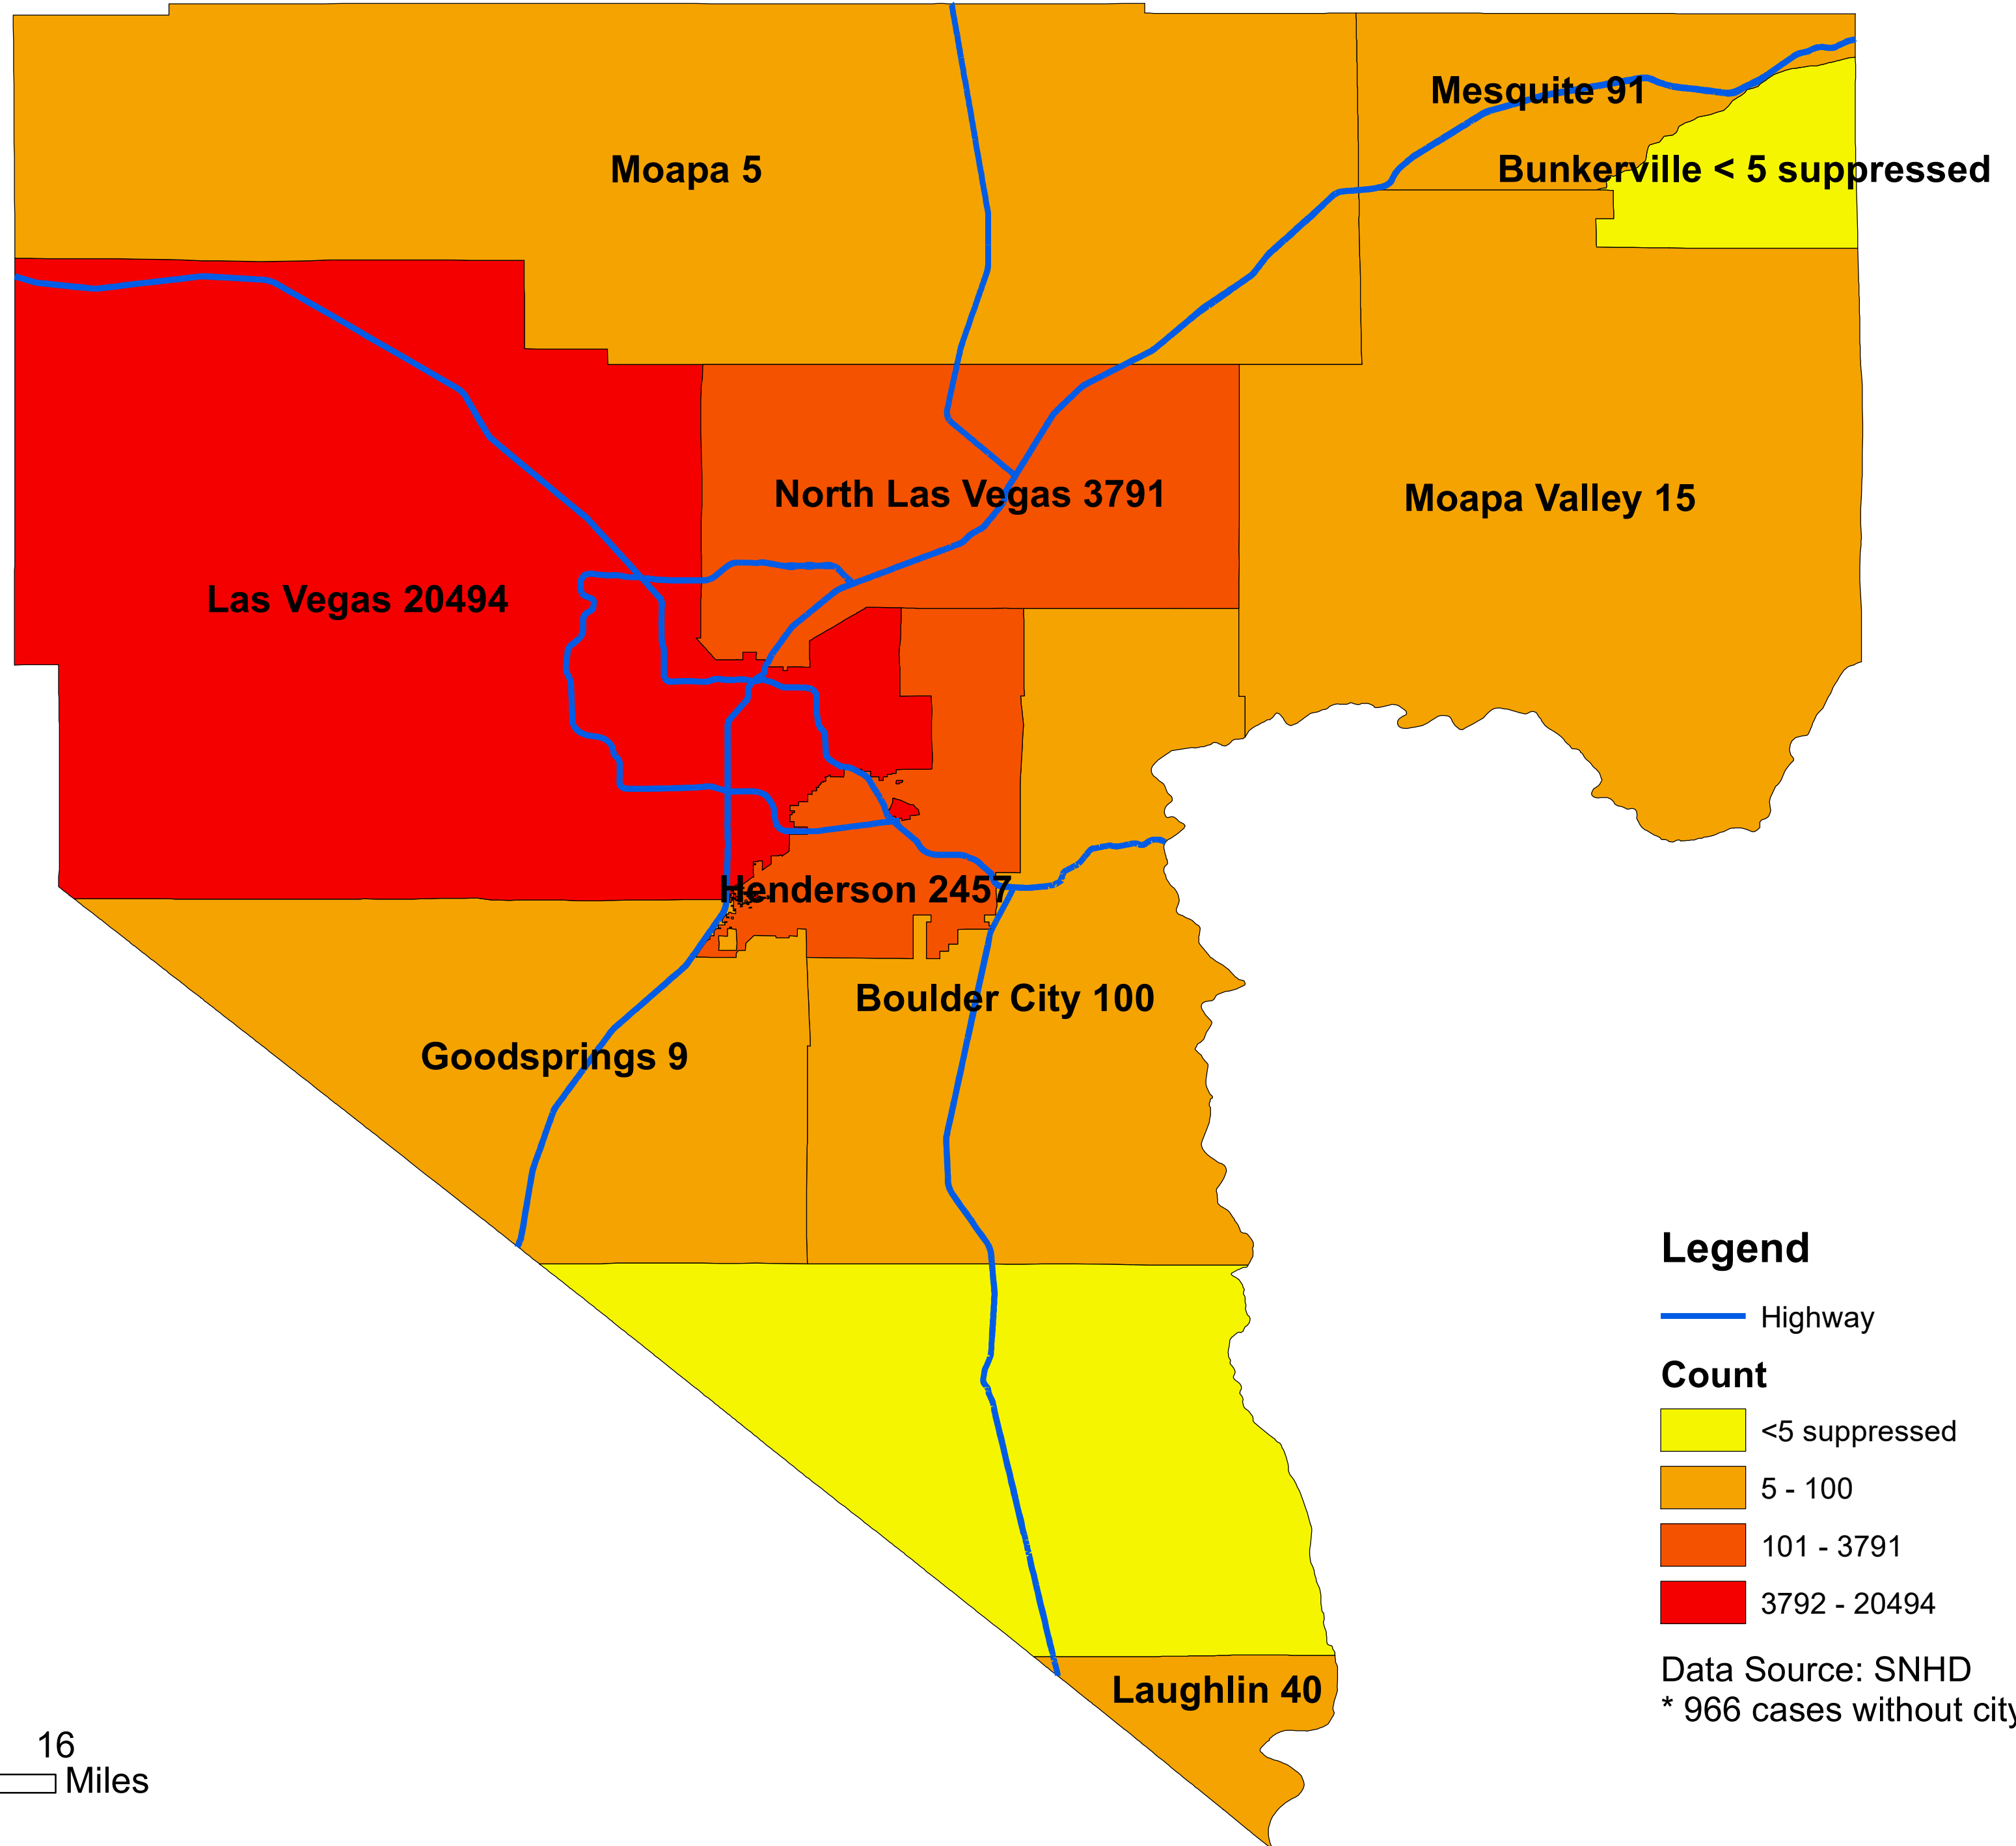

Number of COVID-19 cases by city in Clark county (07.16.2020)

Legend

— Highway

Count

<5 suppressed

5 - 100

101 - 3791

3792 - 20494

Data Source: SNHD

* 966 cases without city information

0 4 8 16 Miles