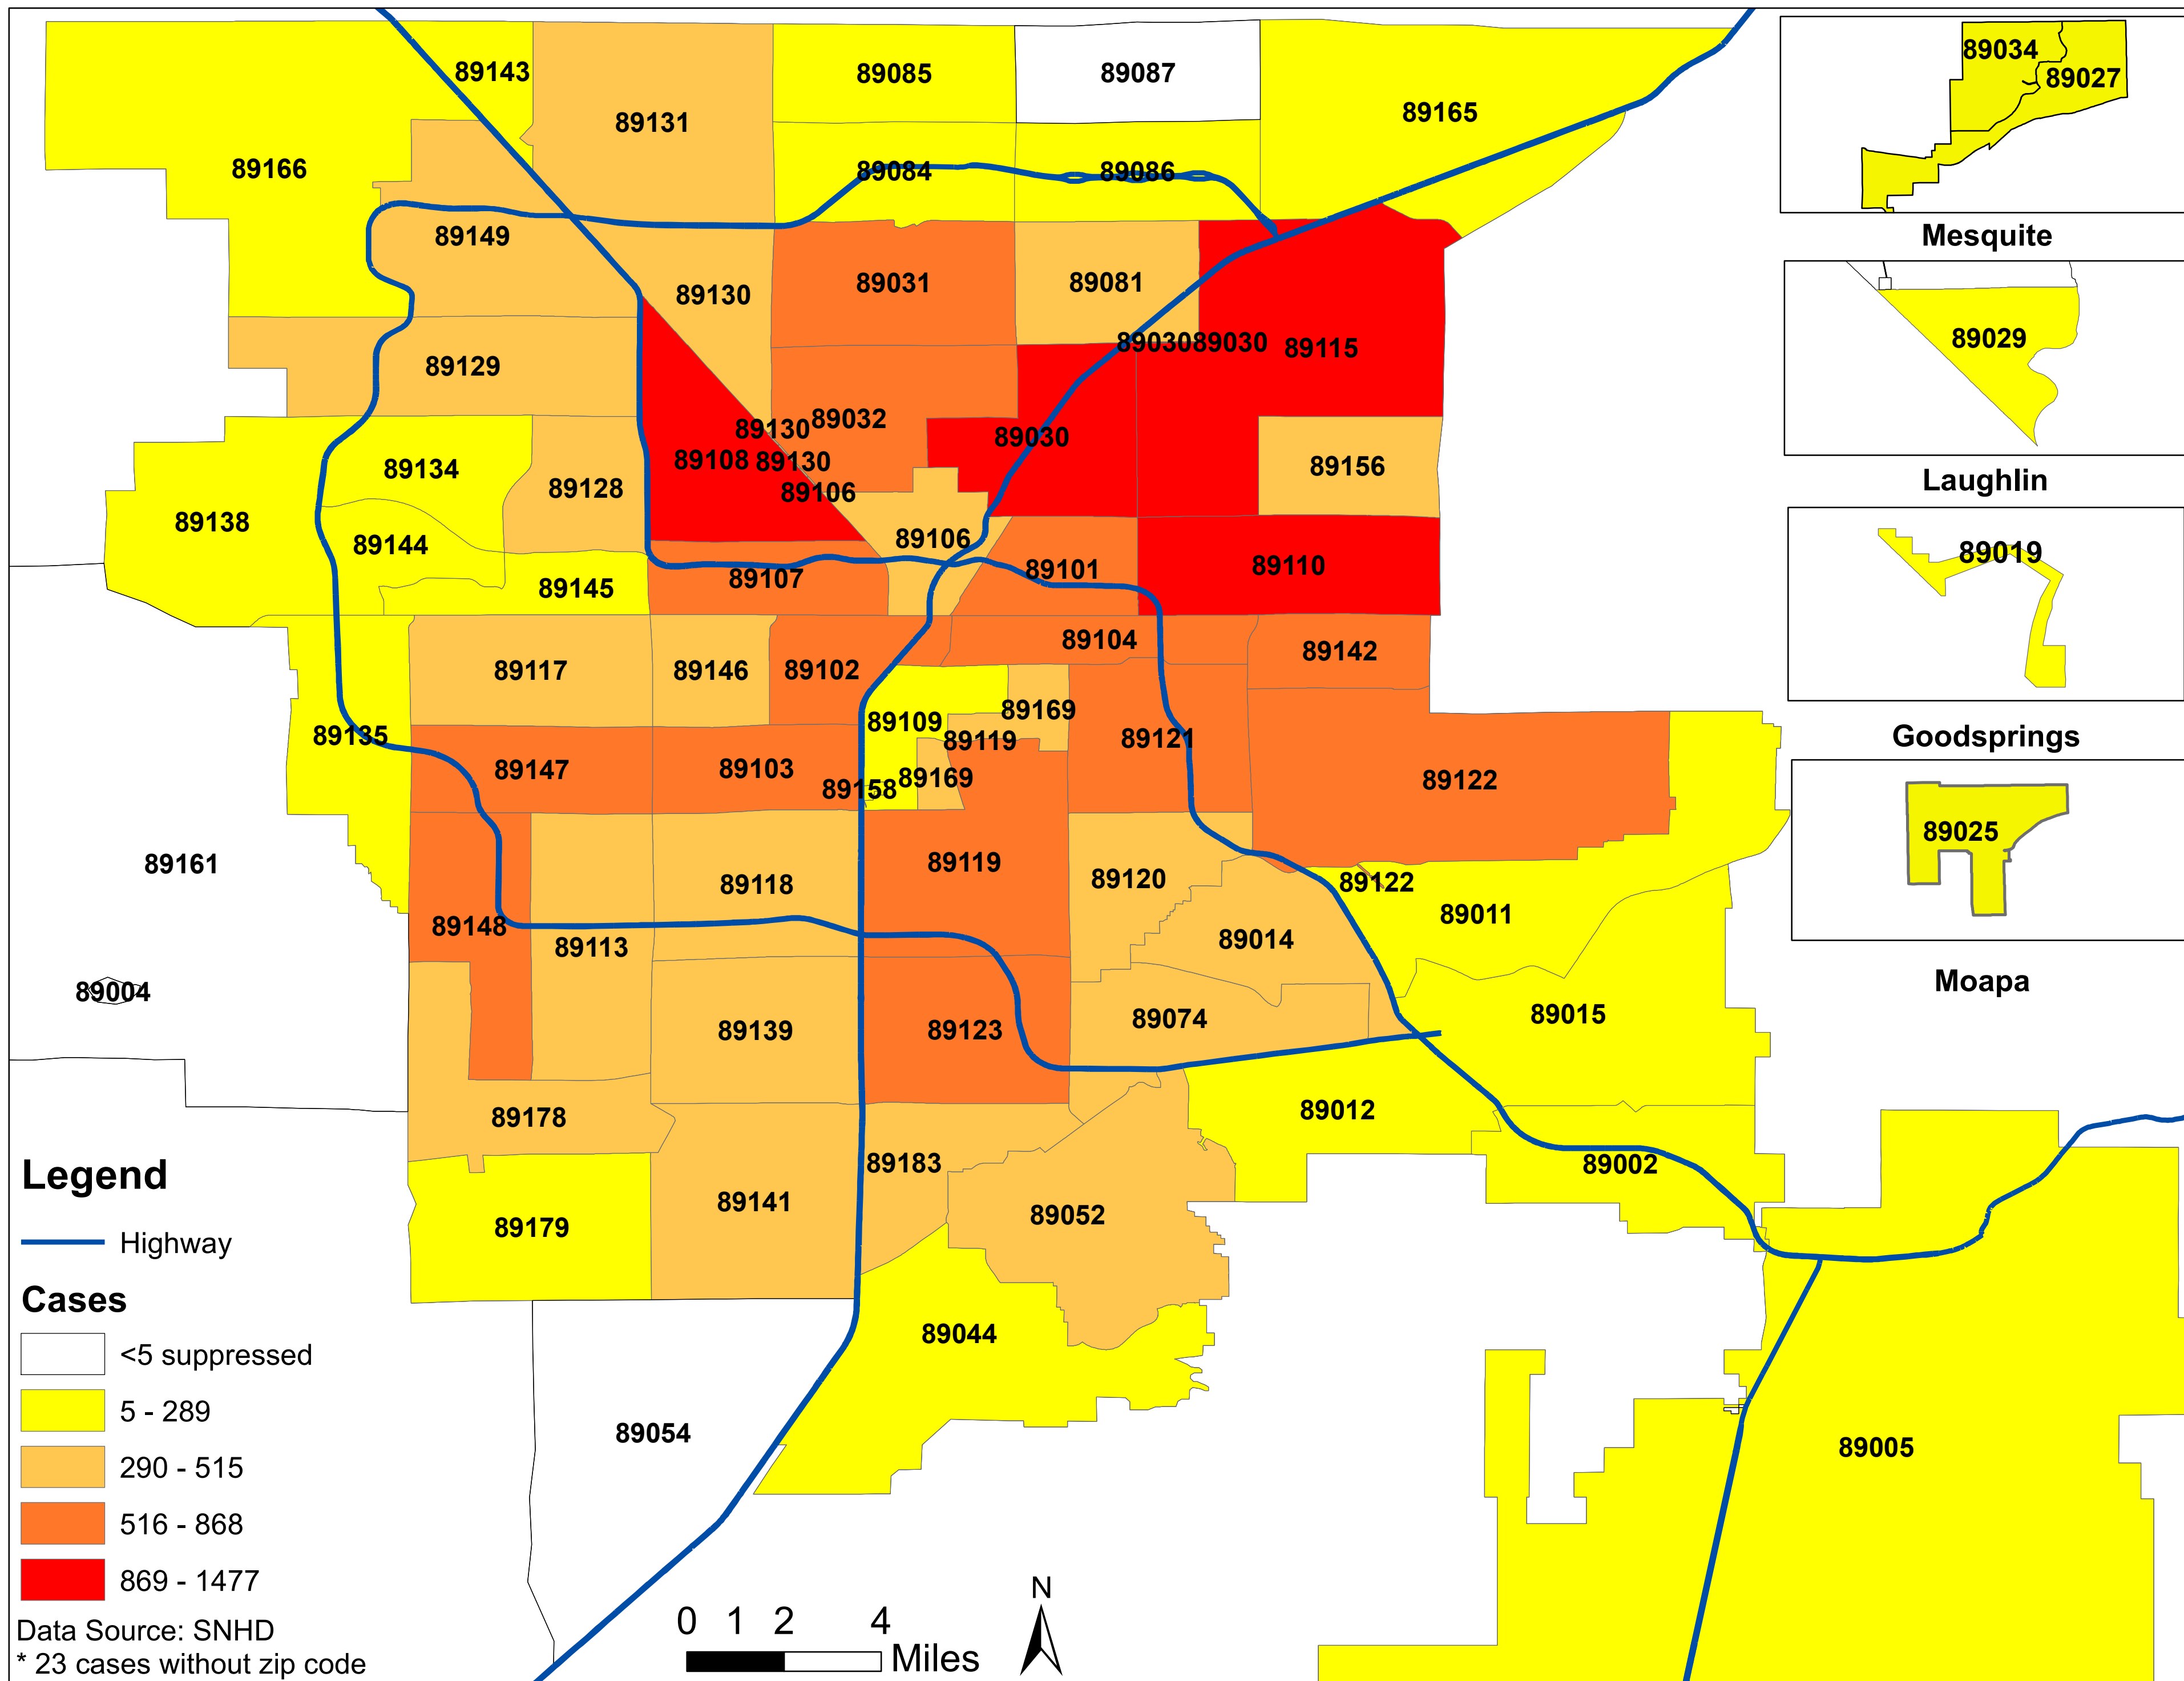

# Number of COVID-19 cases by zip code in Clark county (07.15.2020)

Note: Numbers of cases by zip code in Logandale and Overton are less than 5 and suppressed.