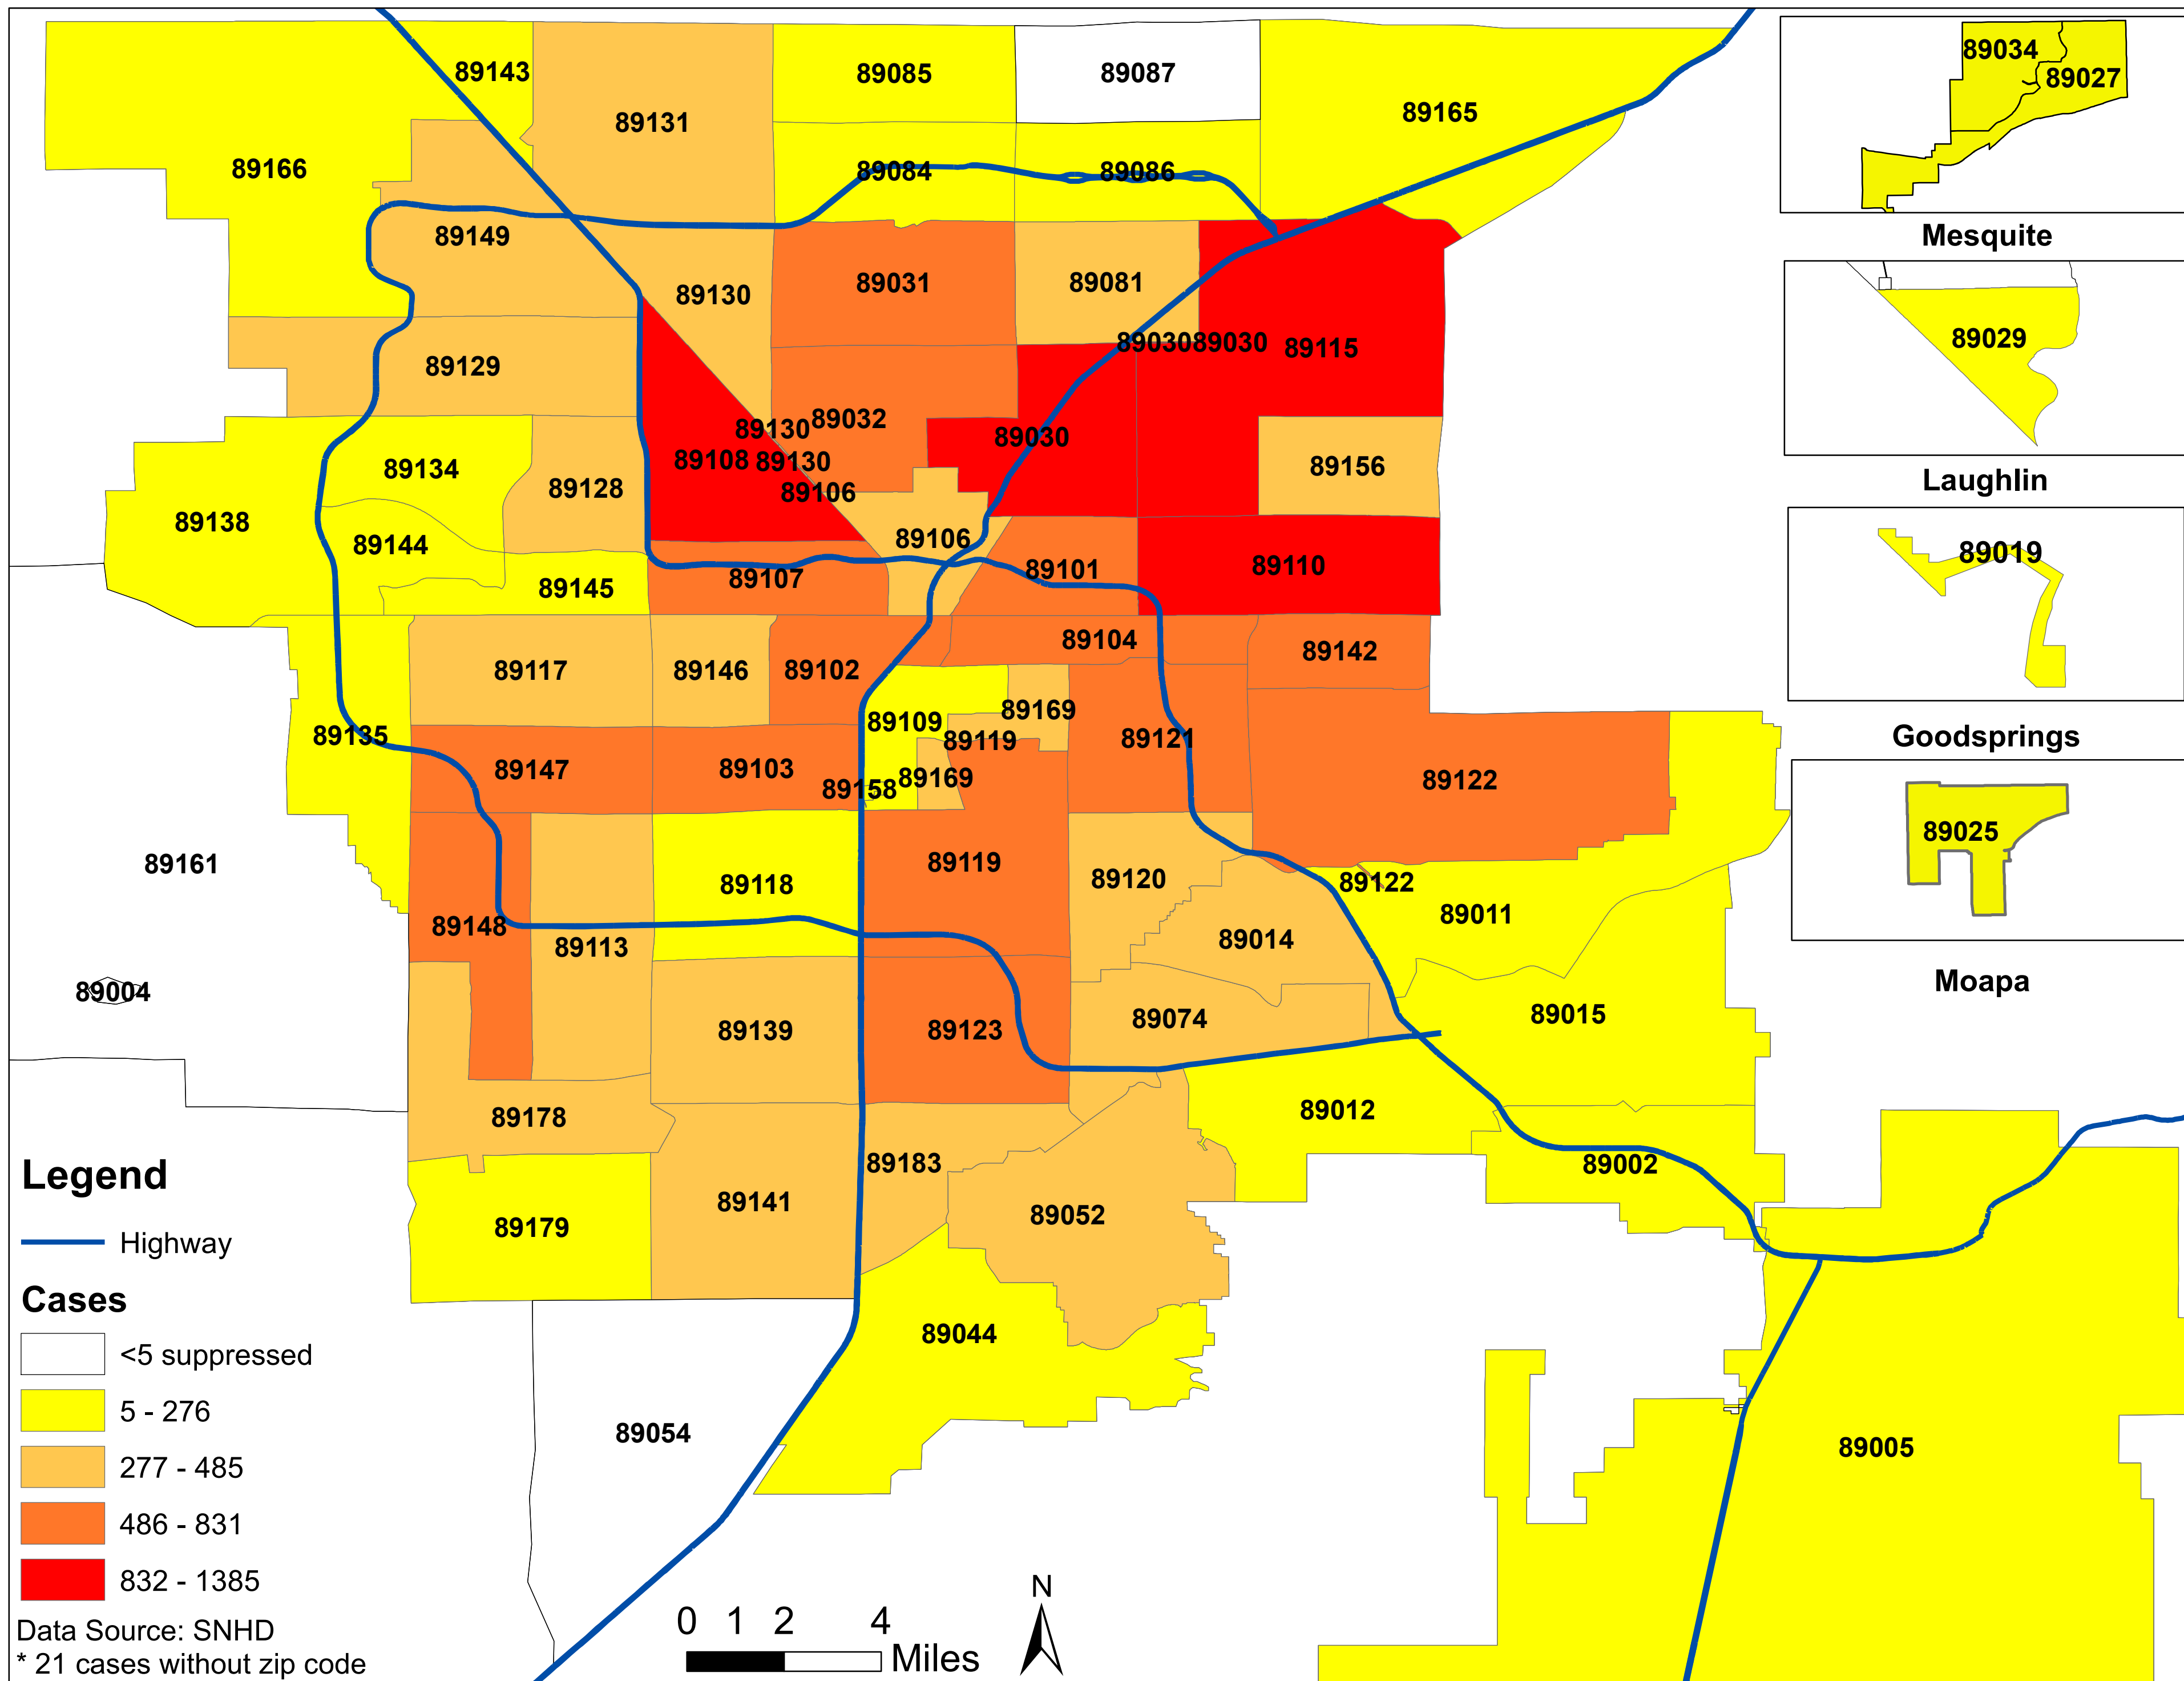

Number of COVID-19 cases by zip code in Clark county (07.14.2020)

Note: Numbers of cases by zip code in Logandale and Overton are less than 5 and suppressed.