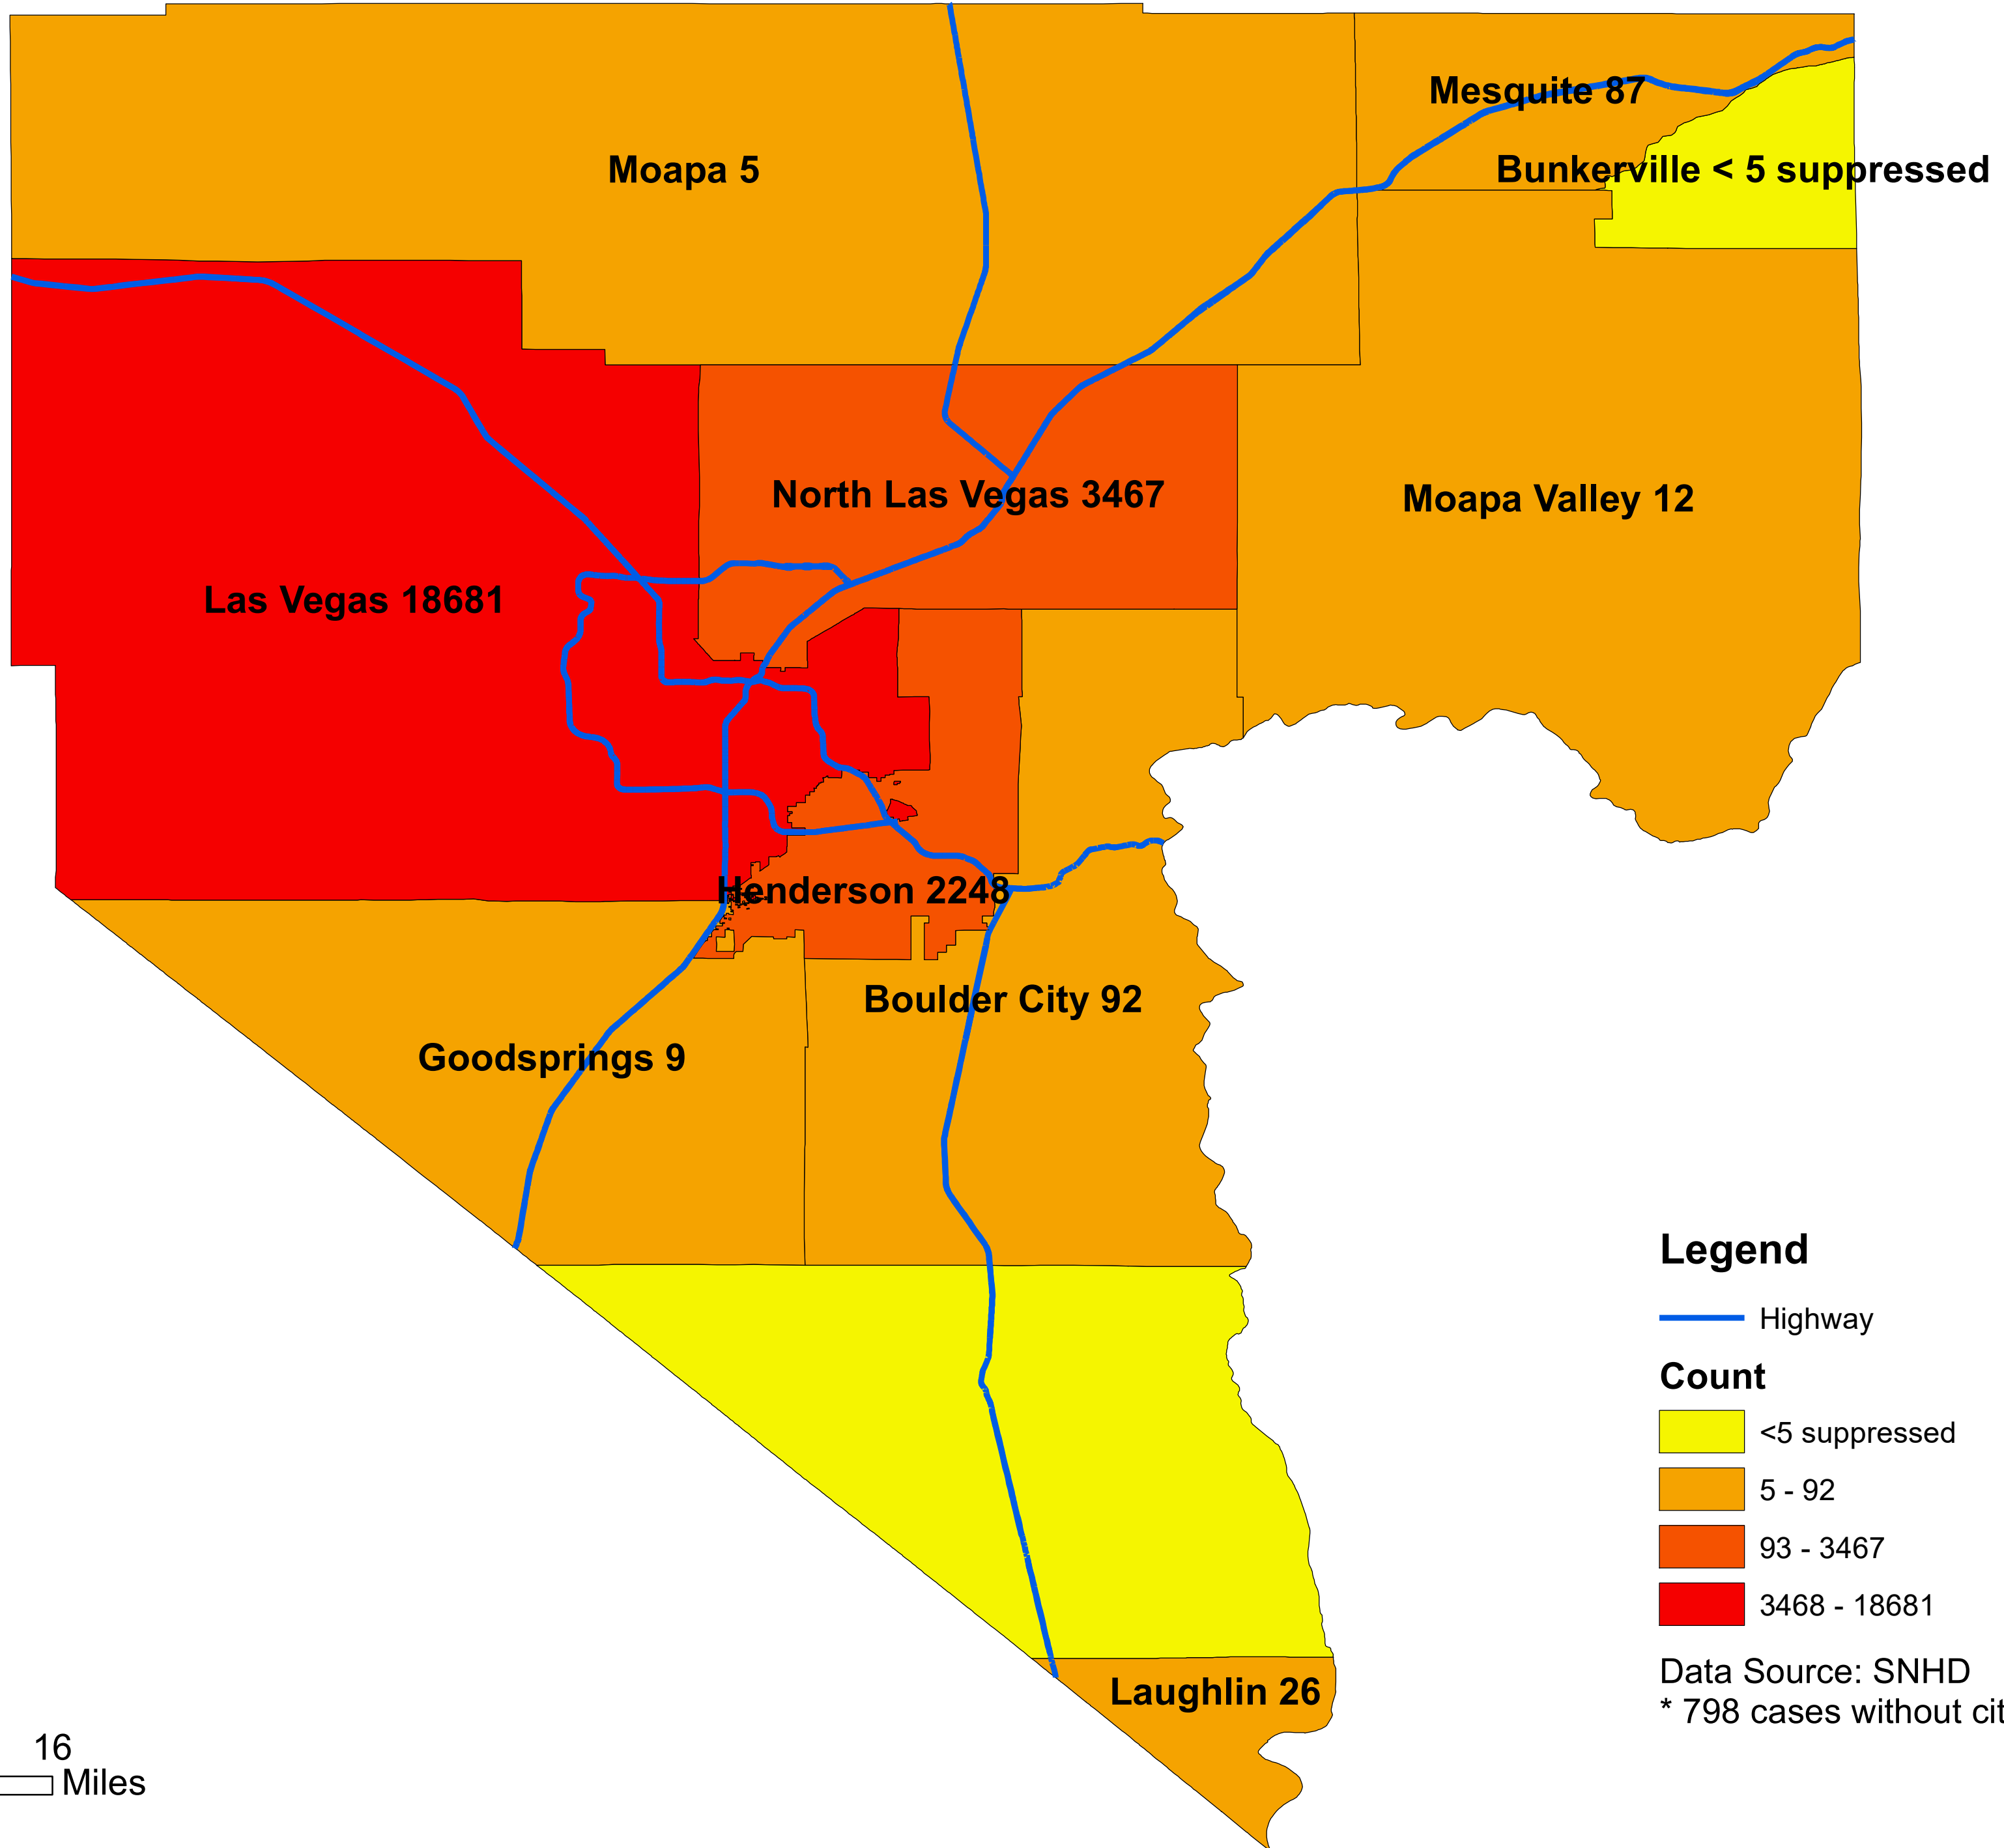

# Number of COVID-19 cases by city in Clark county (07.14.2020)

## Legend

— Highway

### Count

<5 suppressed

5 - 92

93 - 3467

3468 - 18681

Data Source: SNHD

\* 798 cases without city information

0 4 8 16  
Miles