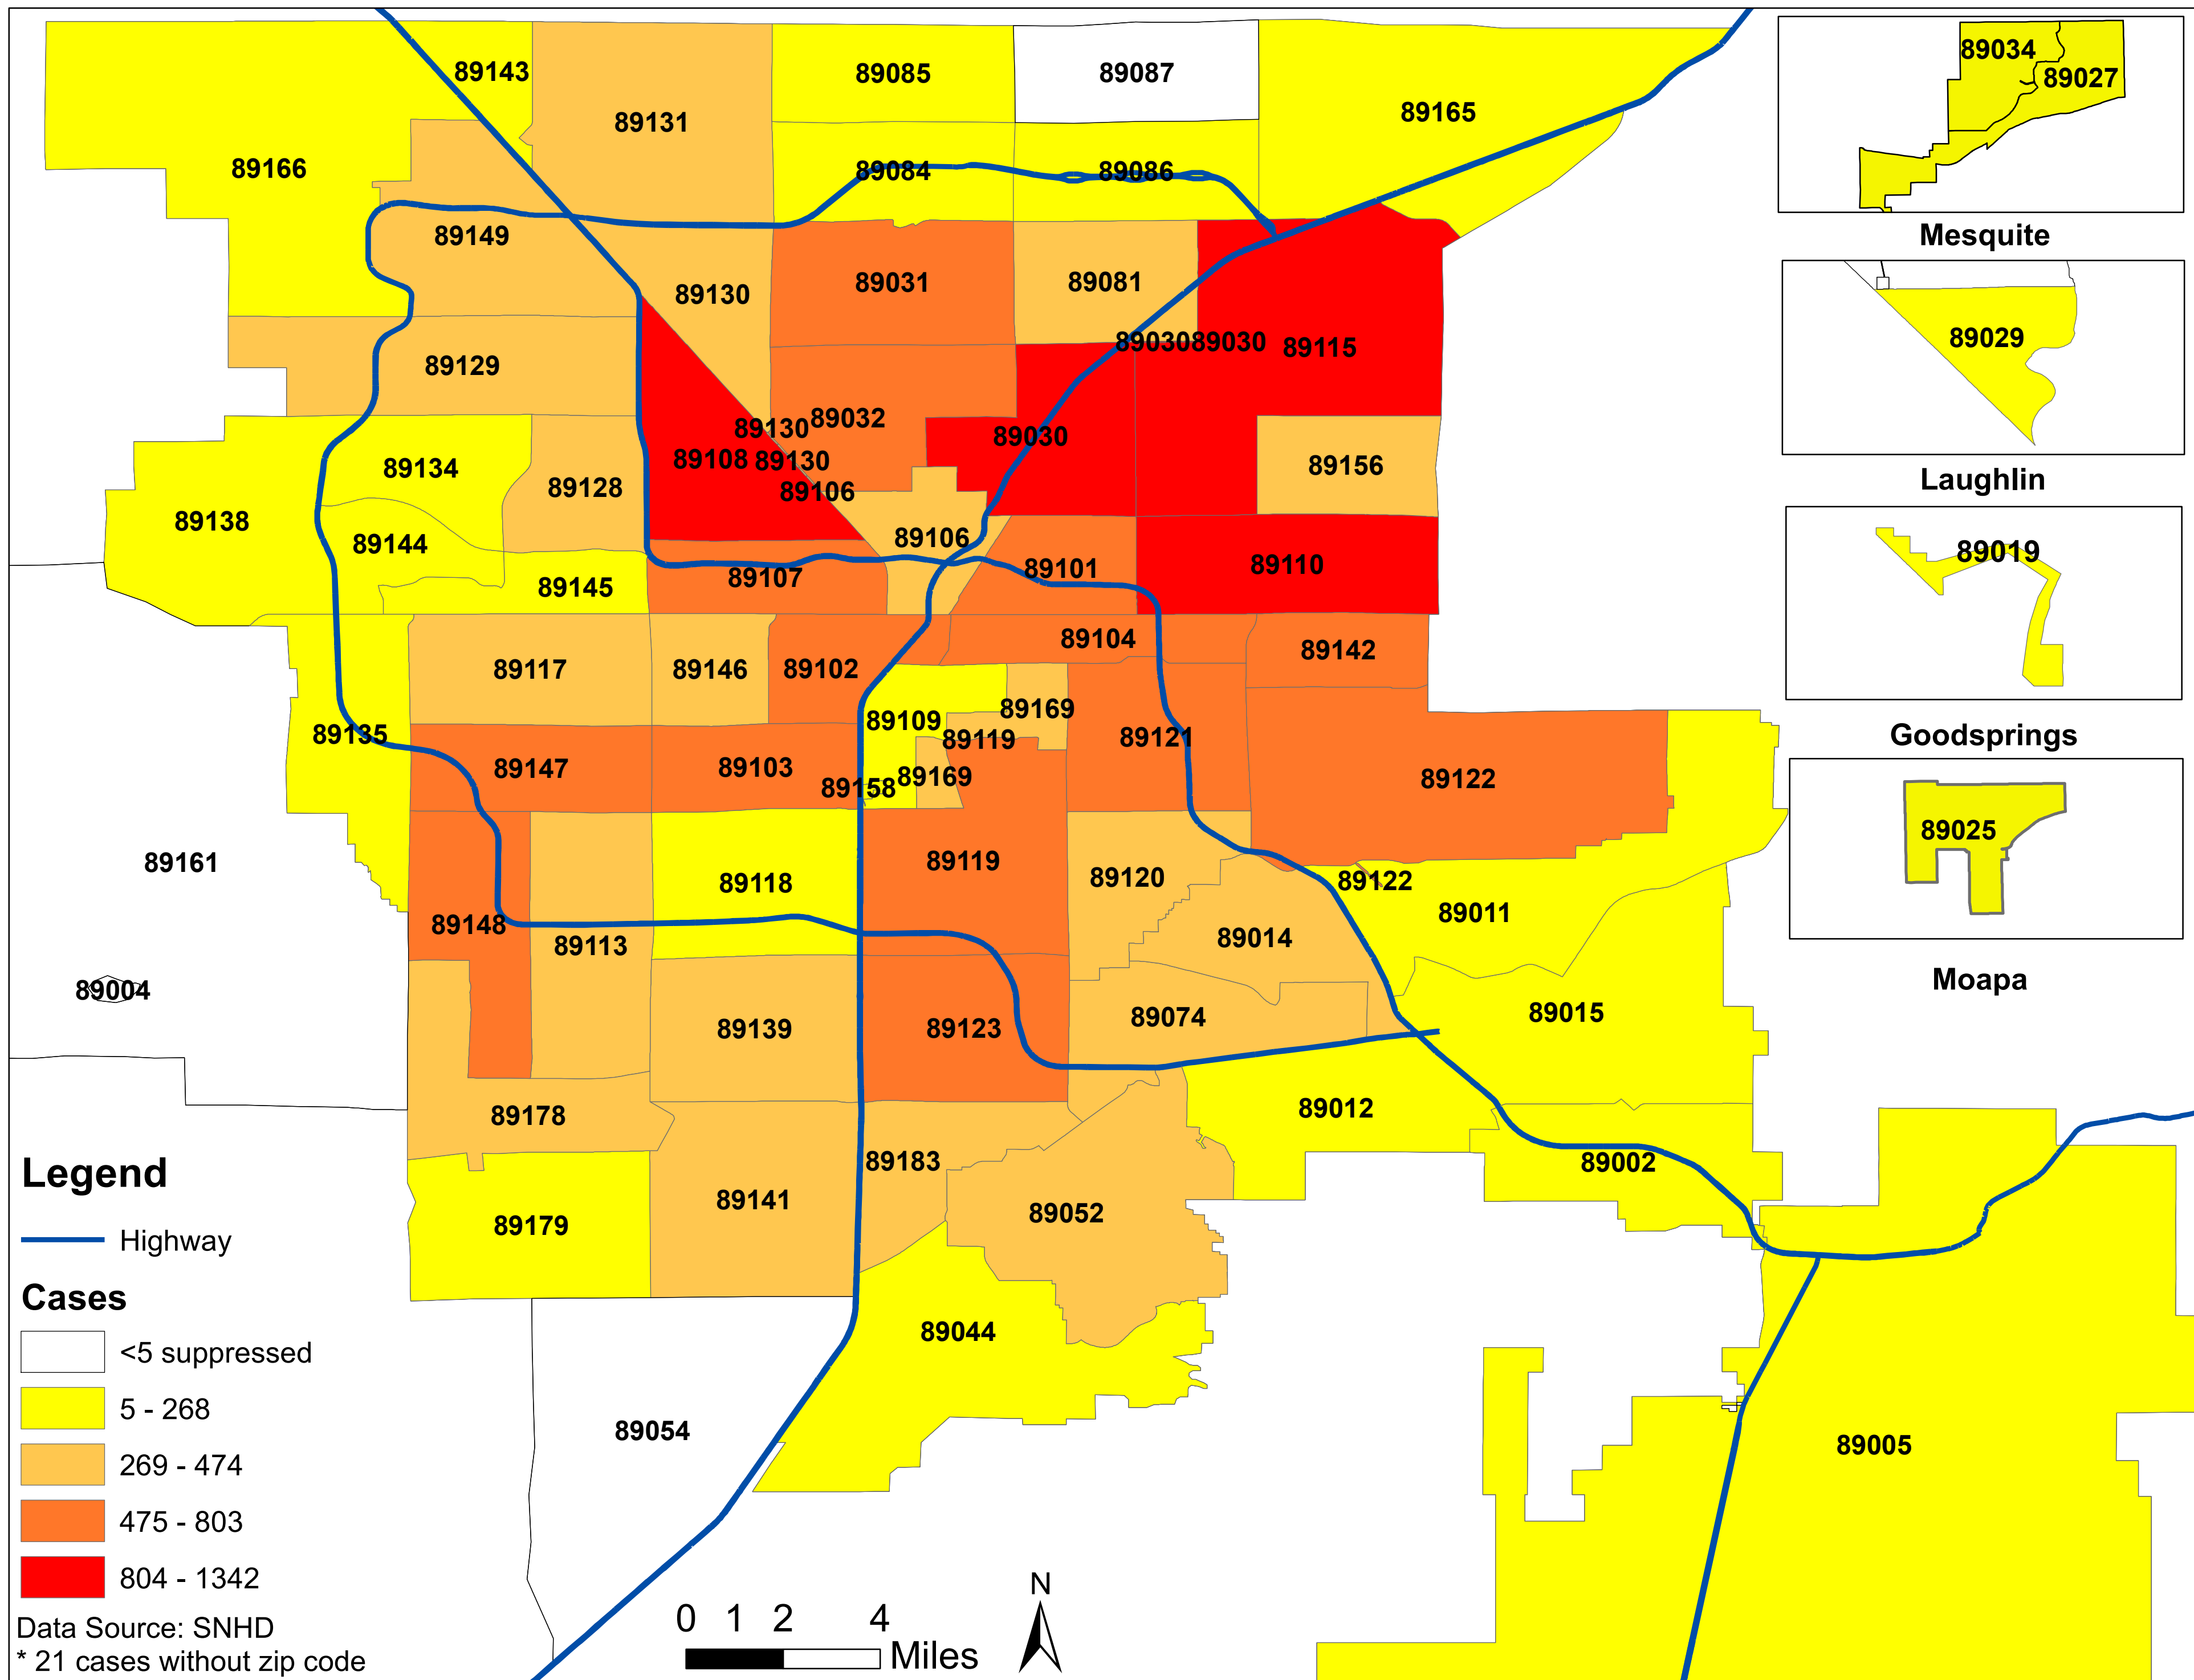

# Number of COVID-19 cases by zip code in Clark county (07.13.2020)

Note: Numbers of cases by zip code in Logandale and Overton are less than 5 and suppressed.