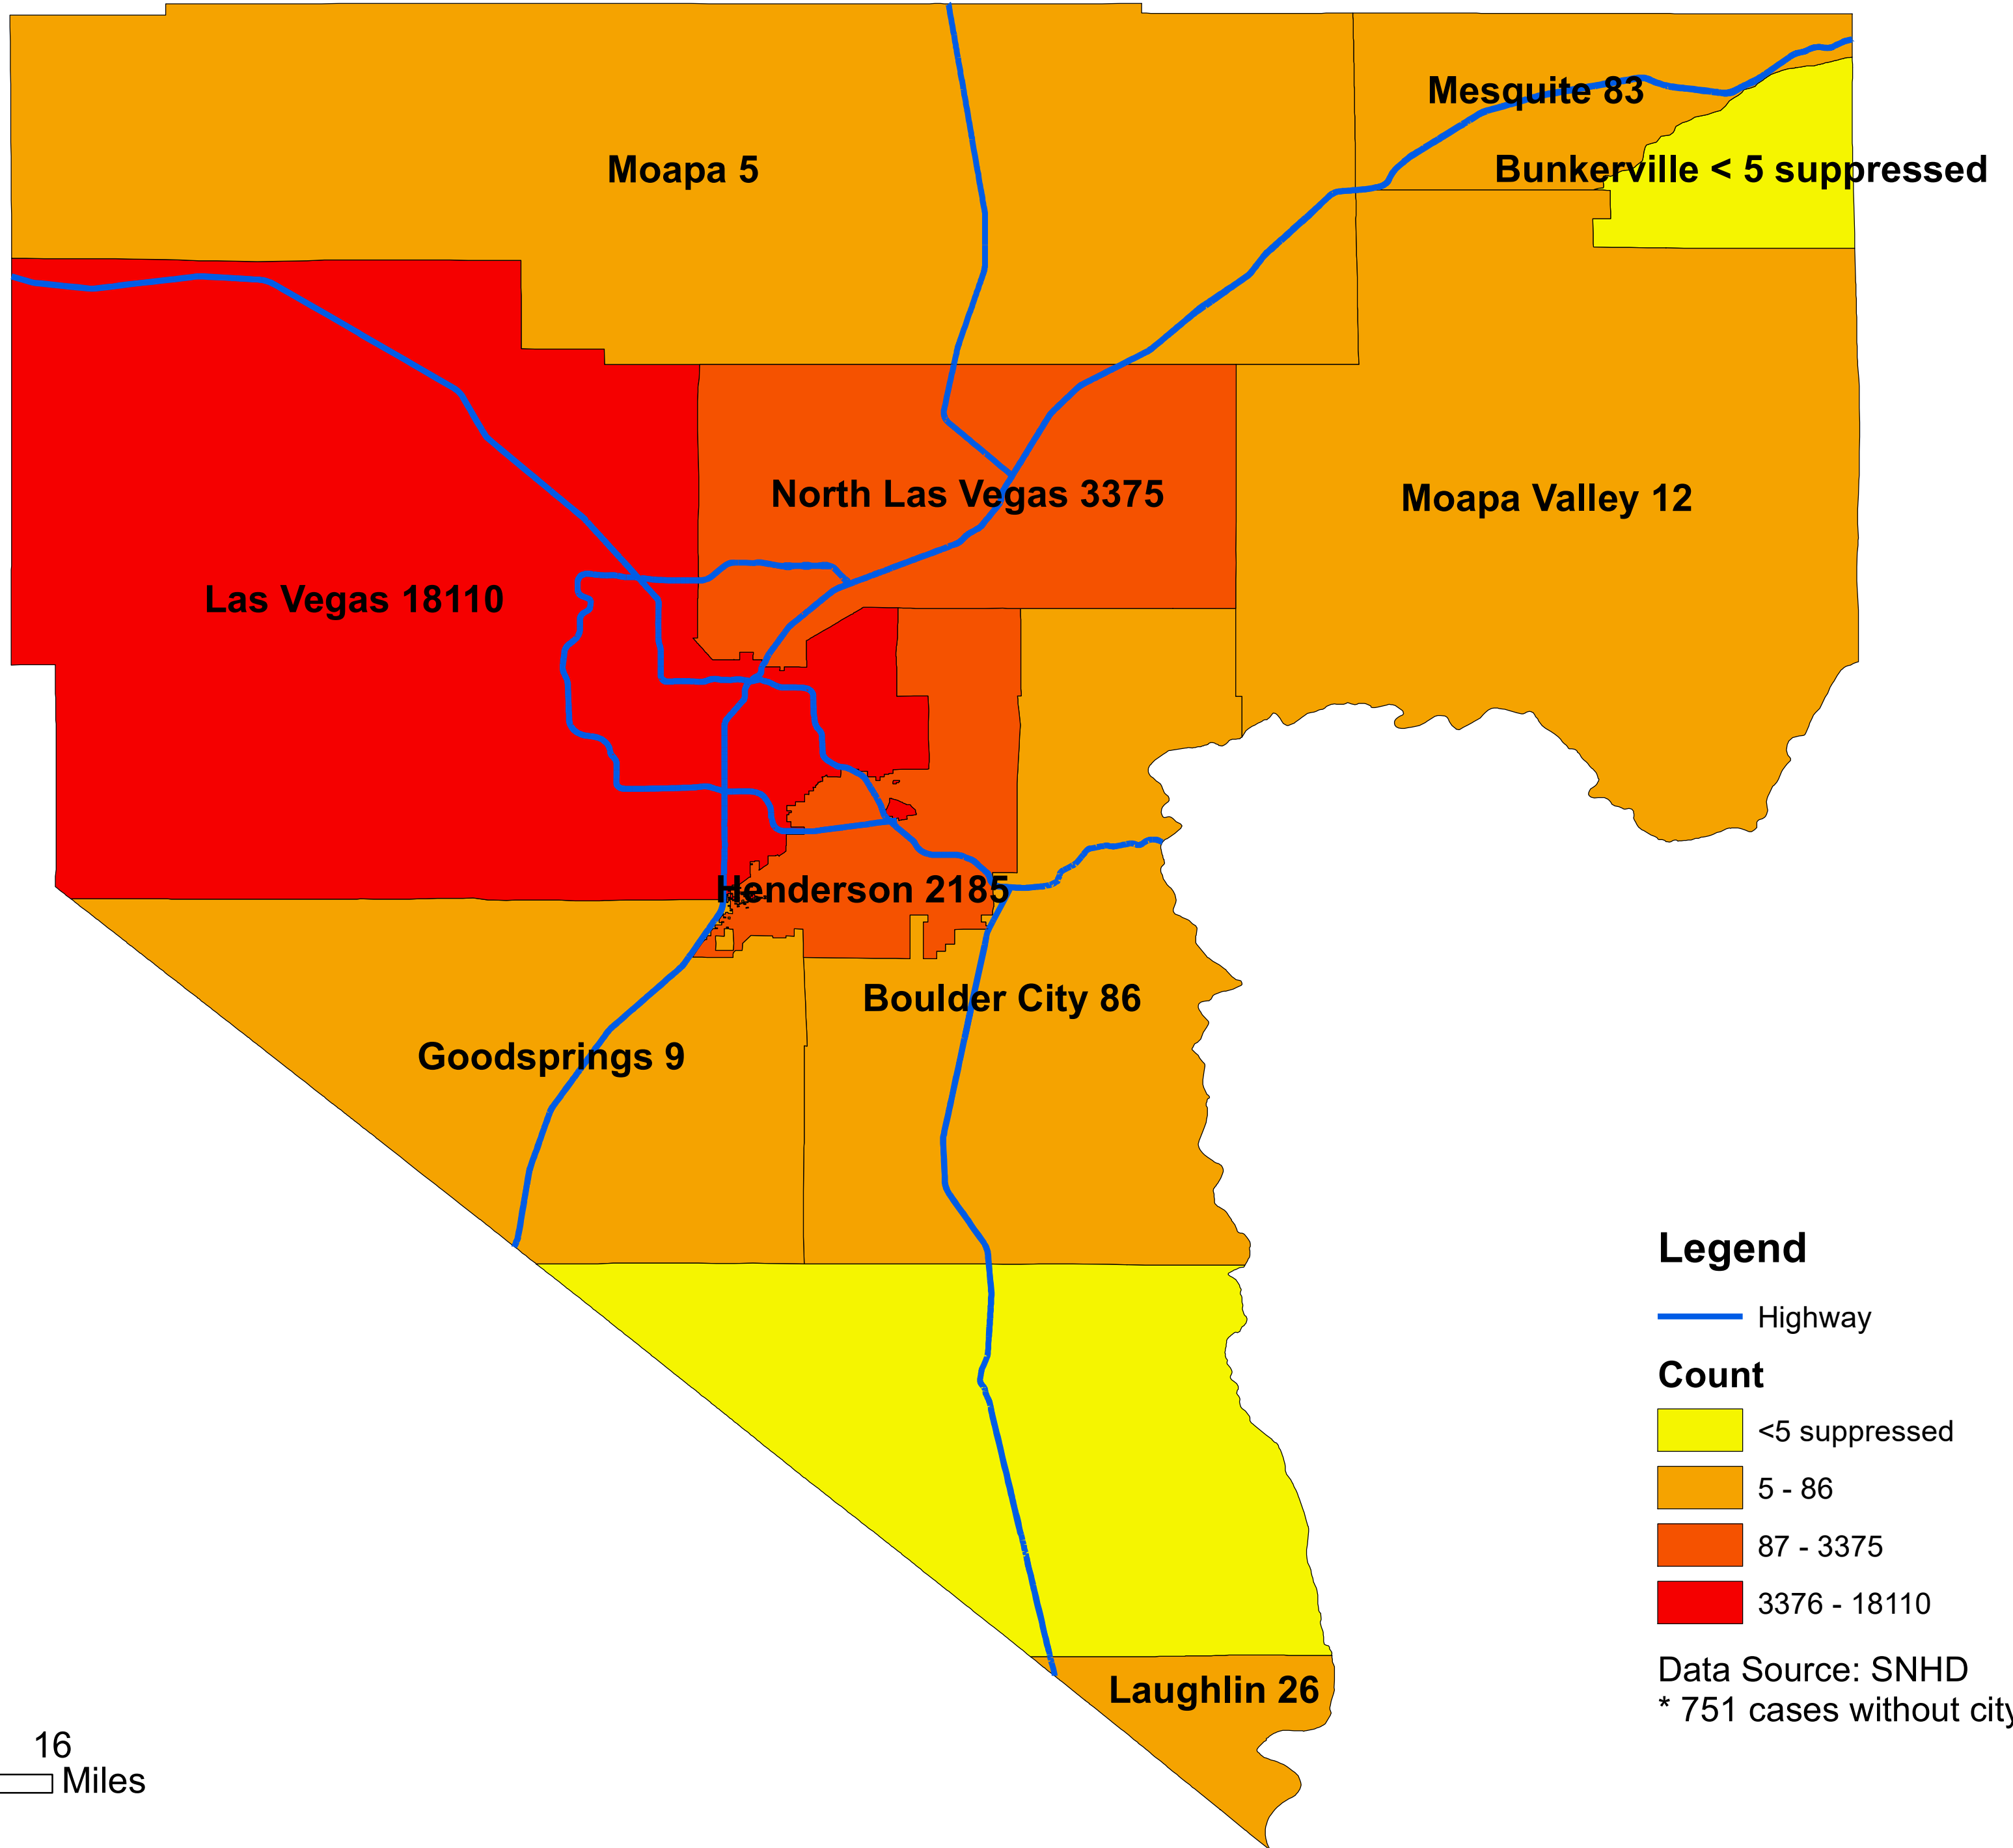

Number of COVID-19 cases by city in Clark county (07.13.2020)

Legend

— Highway

Count

<5 suppressed

5 - 86

87 - 3375

3376 - 18110

Data Source: SNHD

* 751 cases without city information

0 4 8 16 Miles