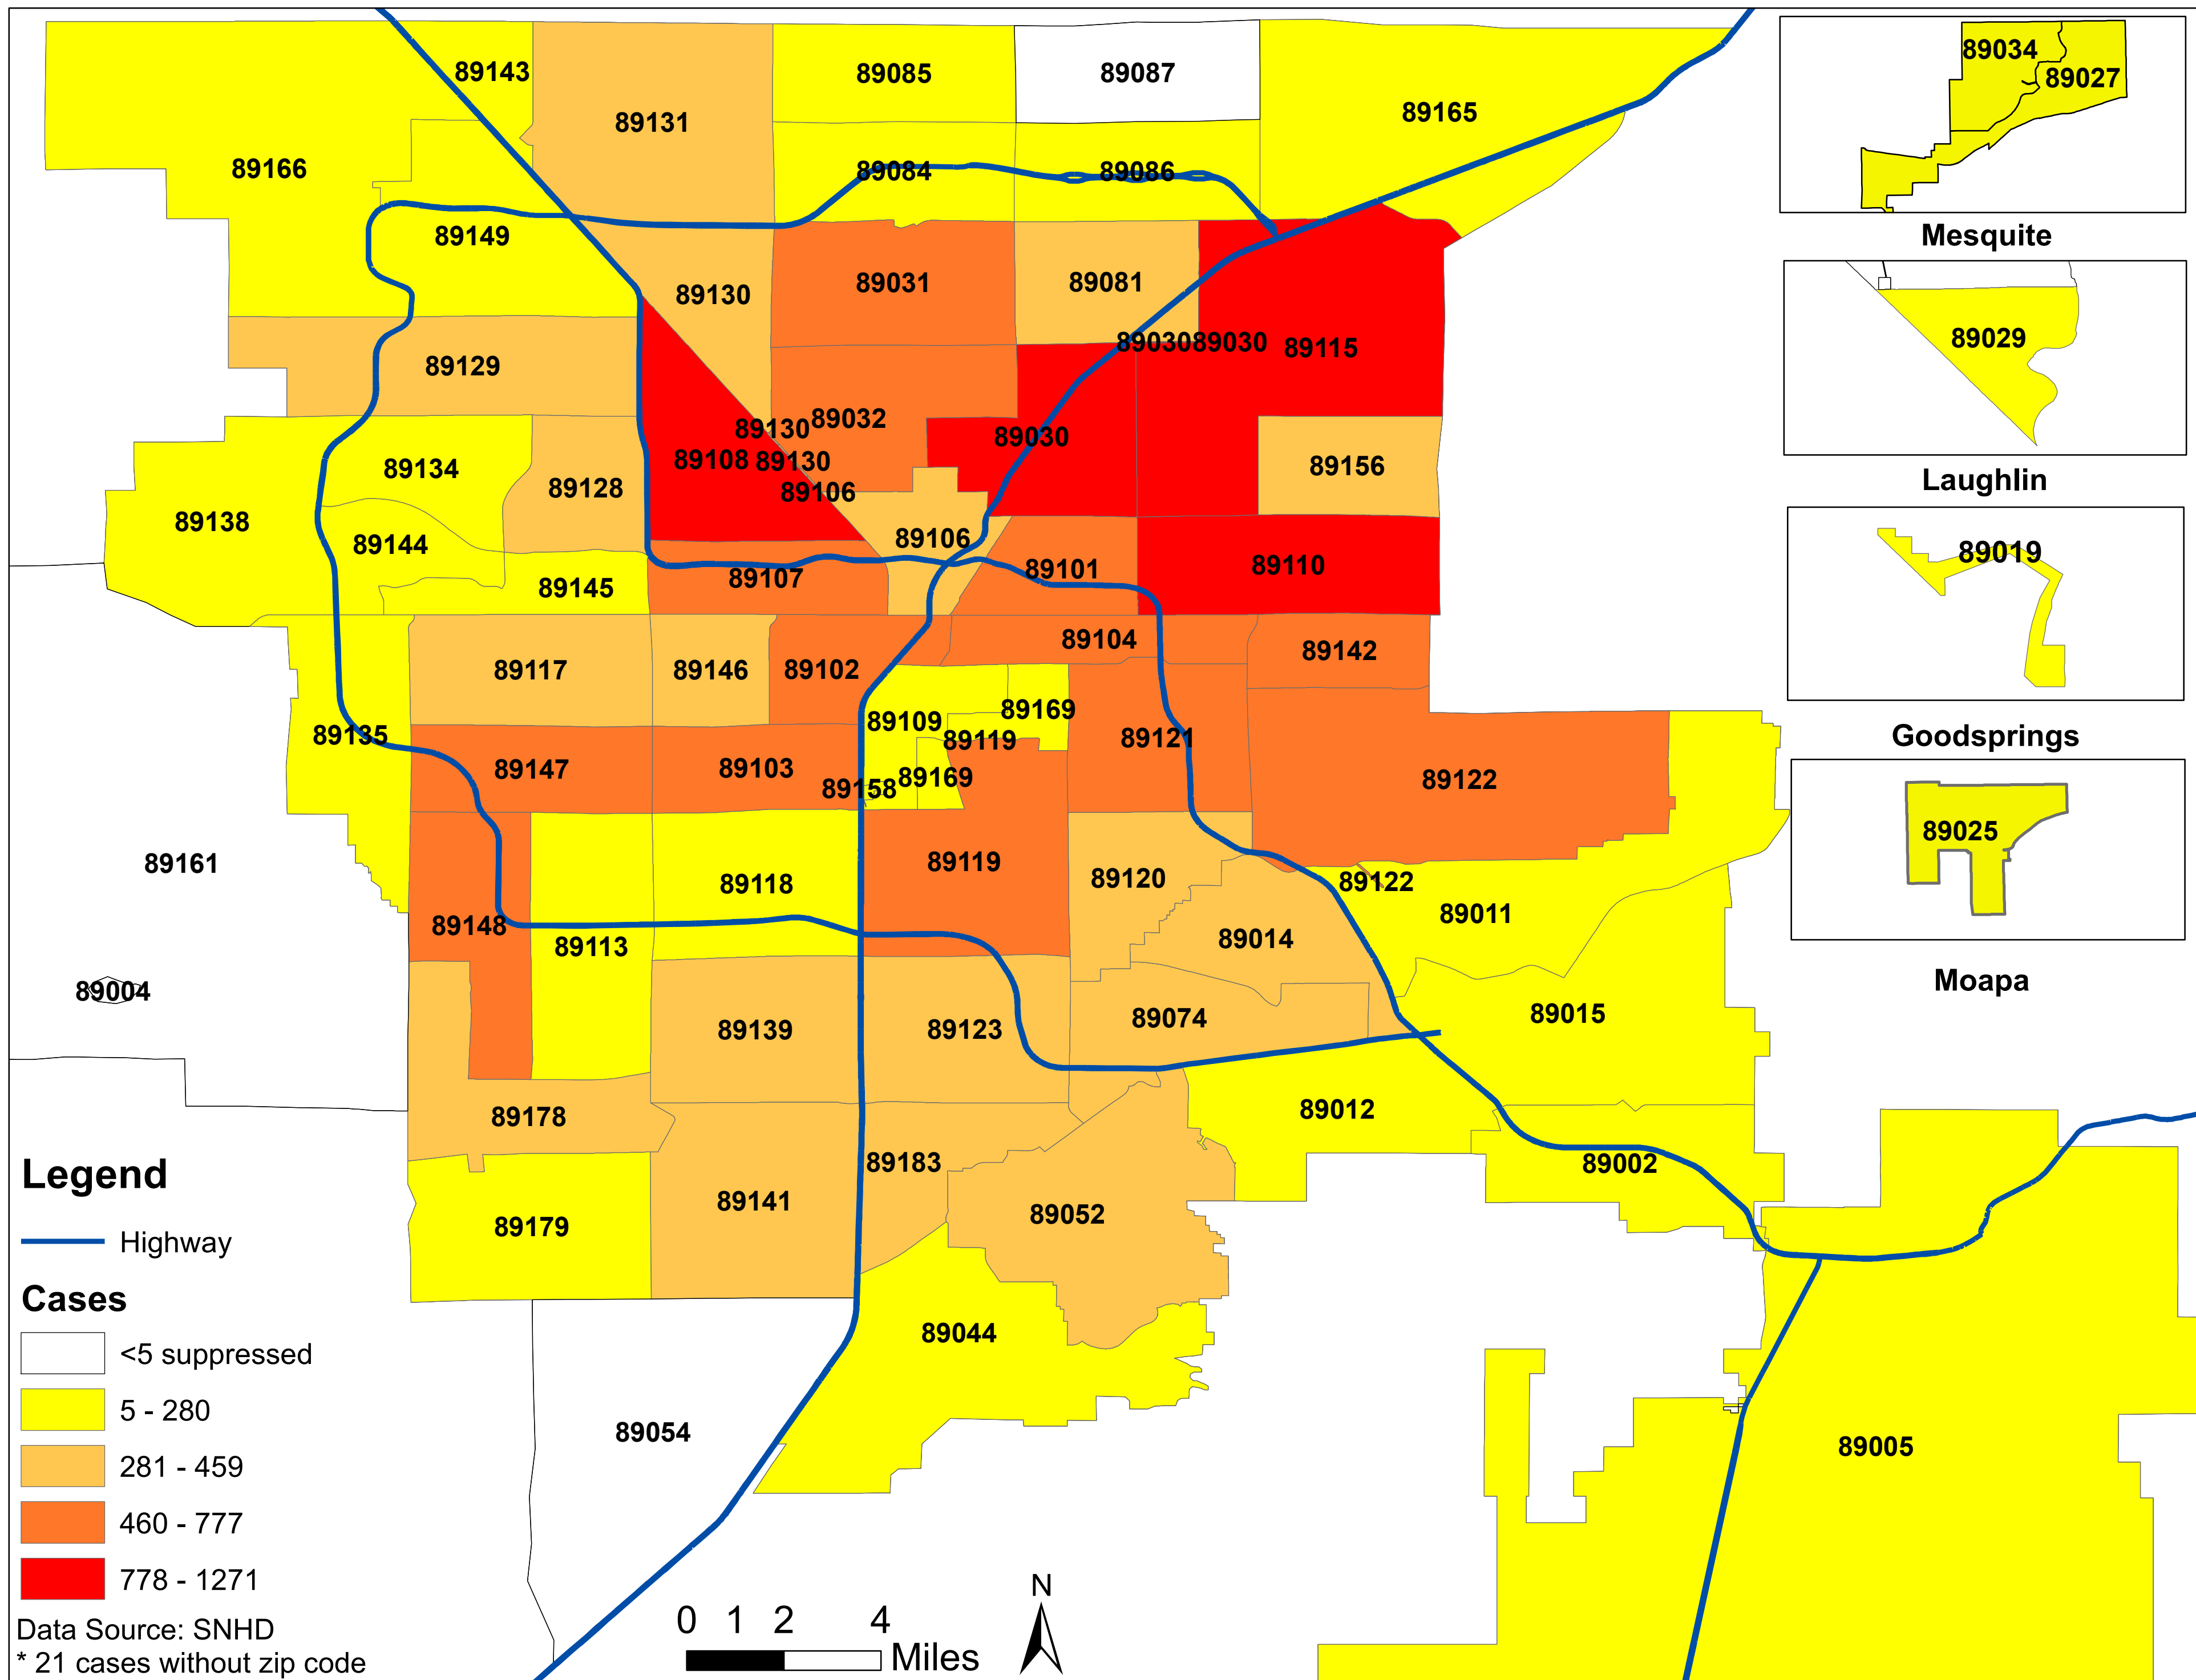

Number of COVID-19 cases by zip code in Clark county (07.12.2020)

Note: Numbers of cases by zip code in Logandale and Overton are less than 5 and suppressed.