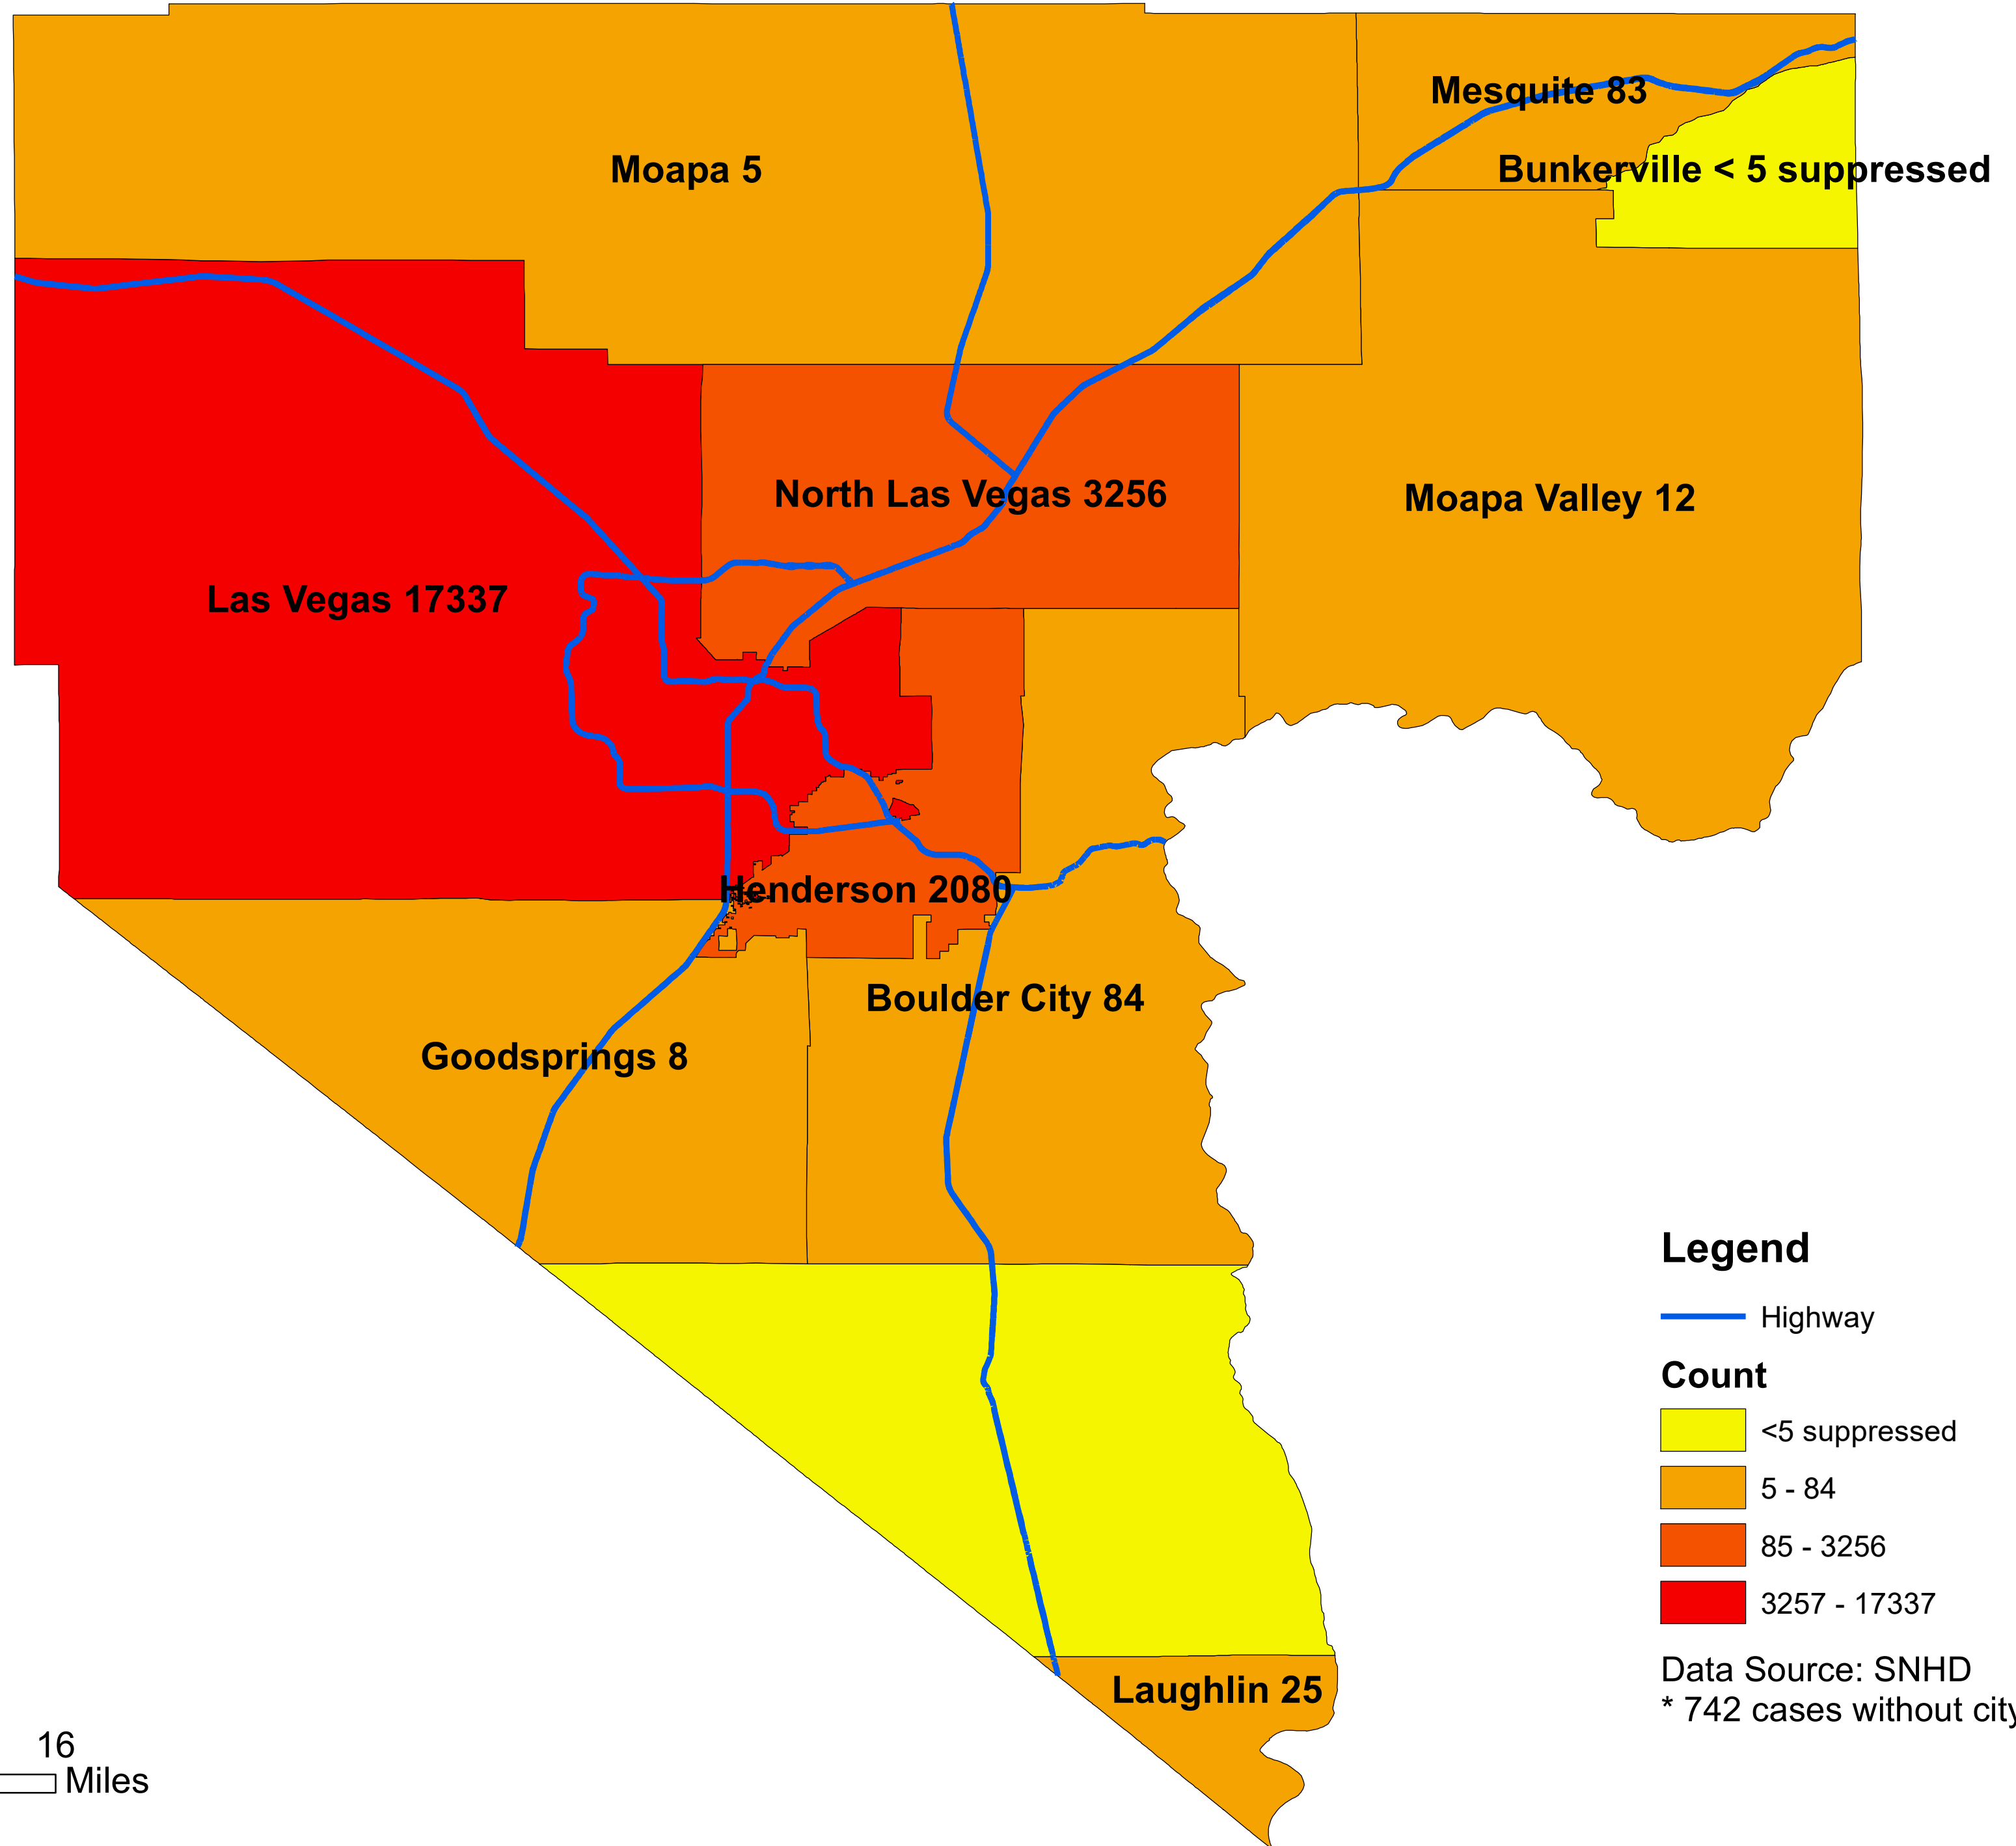

Number of COVID-19 cases by city in Clark county (07.12.2020)

Legend

— Highway

Count

<5 suppressed

5 - 84

85 - 3256

3257 - 17337

Data Source: SNHD

* 742 cases without city information

0 4 8 16
Miles