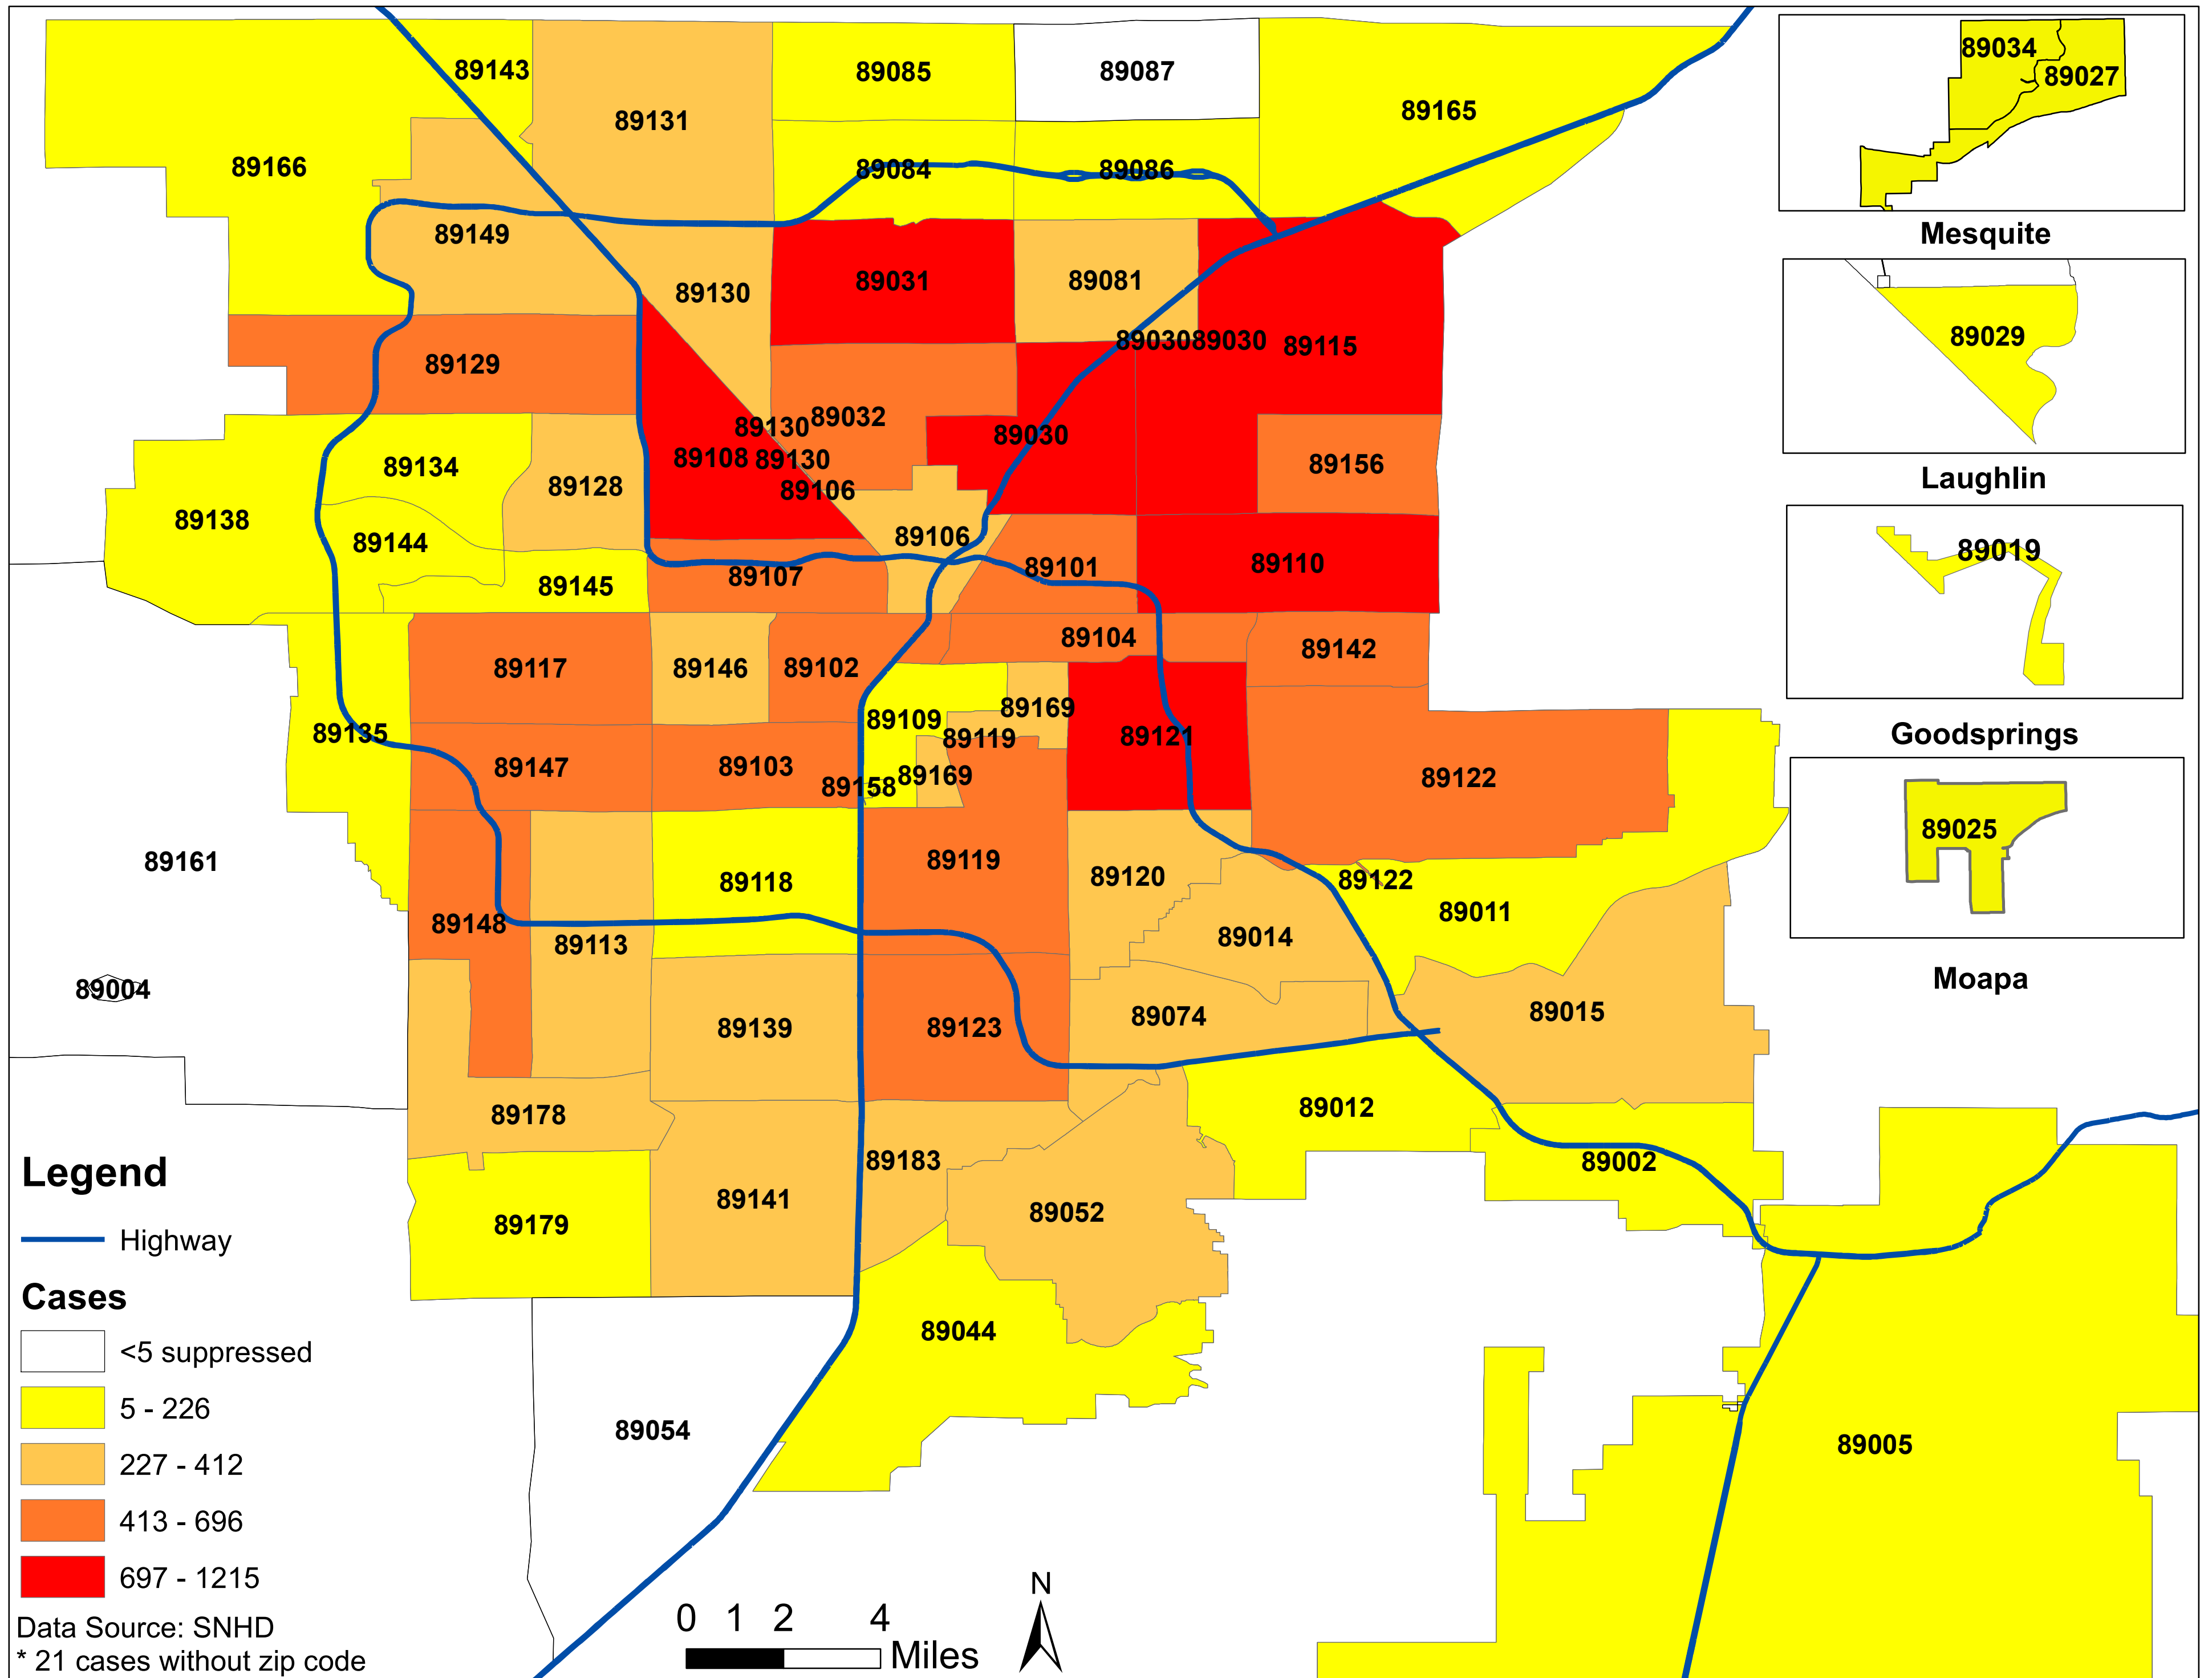

# Number of COVID-19 cases by zip code in Clark county (07.11.2020)

Note: Numbers of cases by zip code in Logandale and Overton are less than 5 and suppressed.