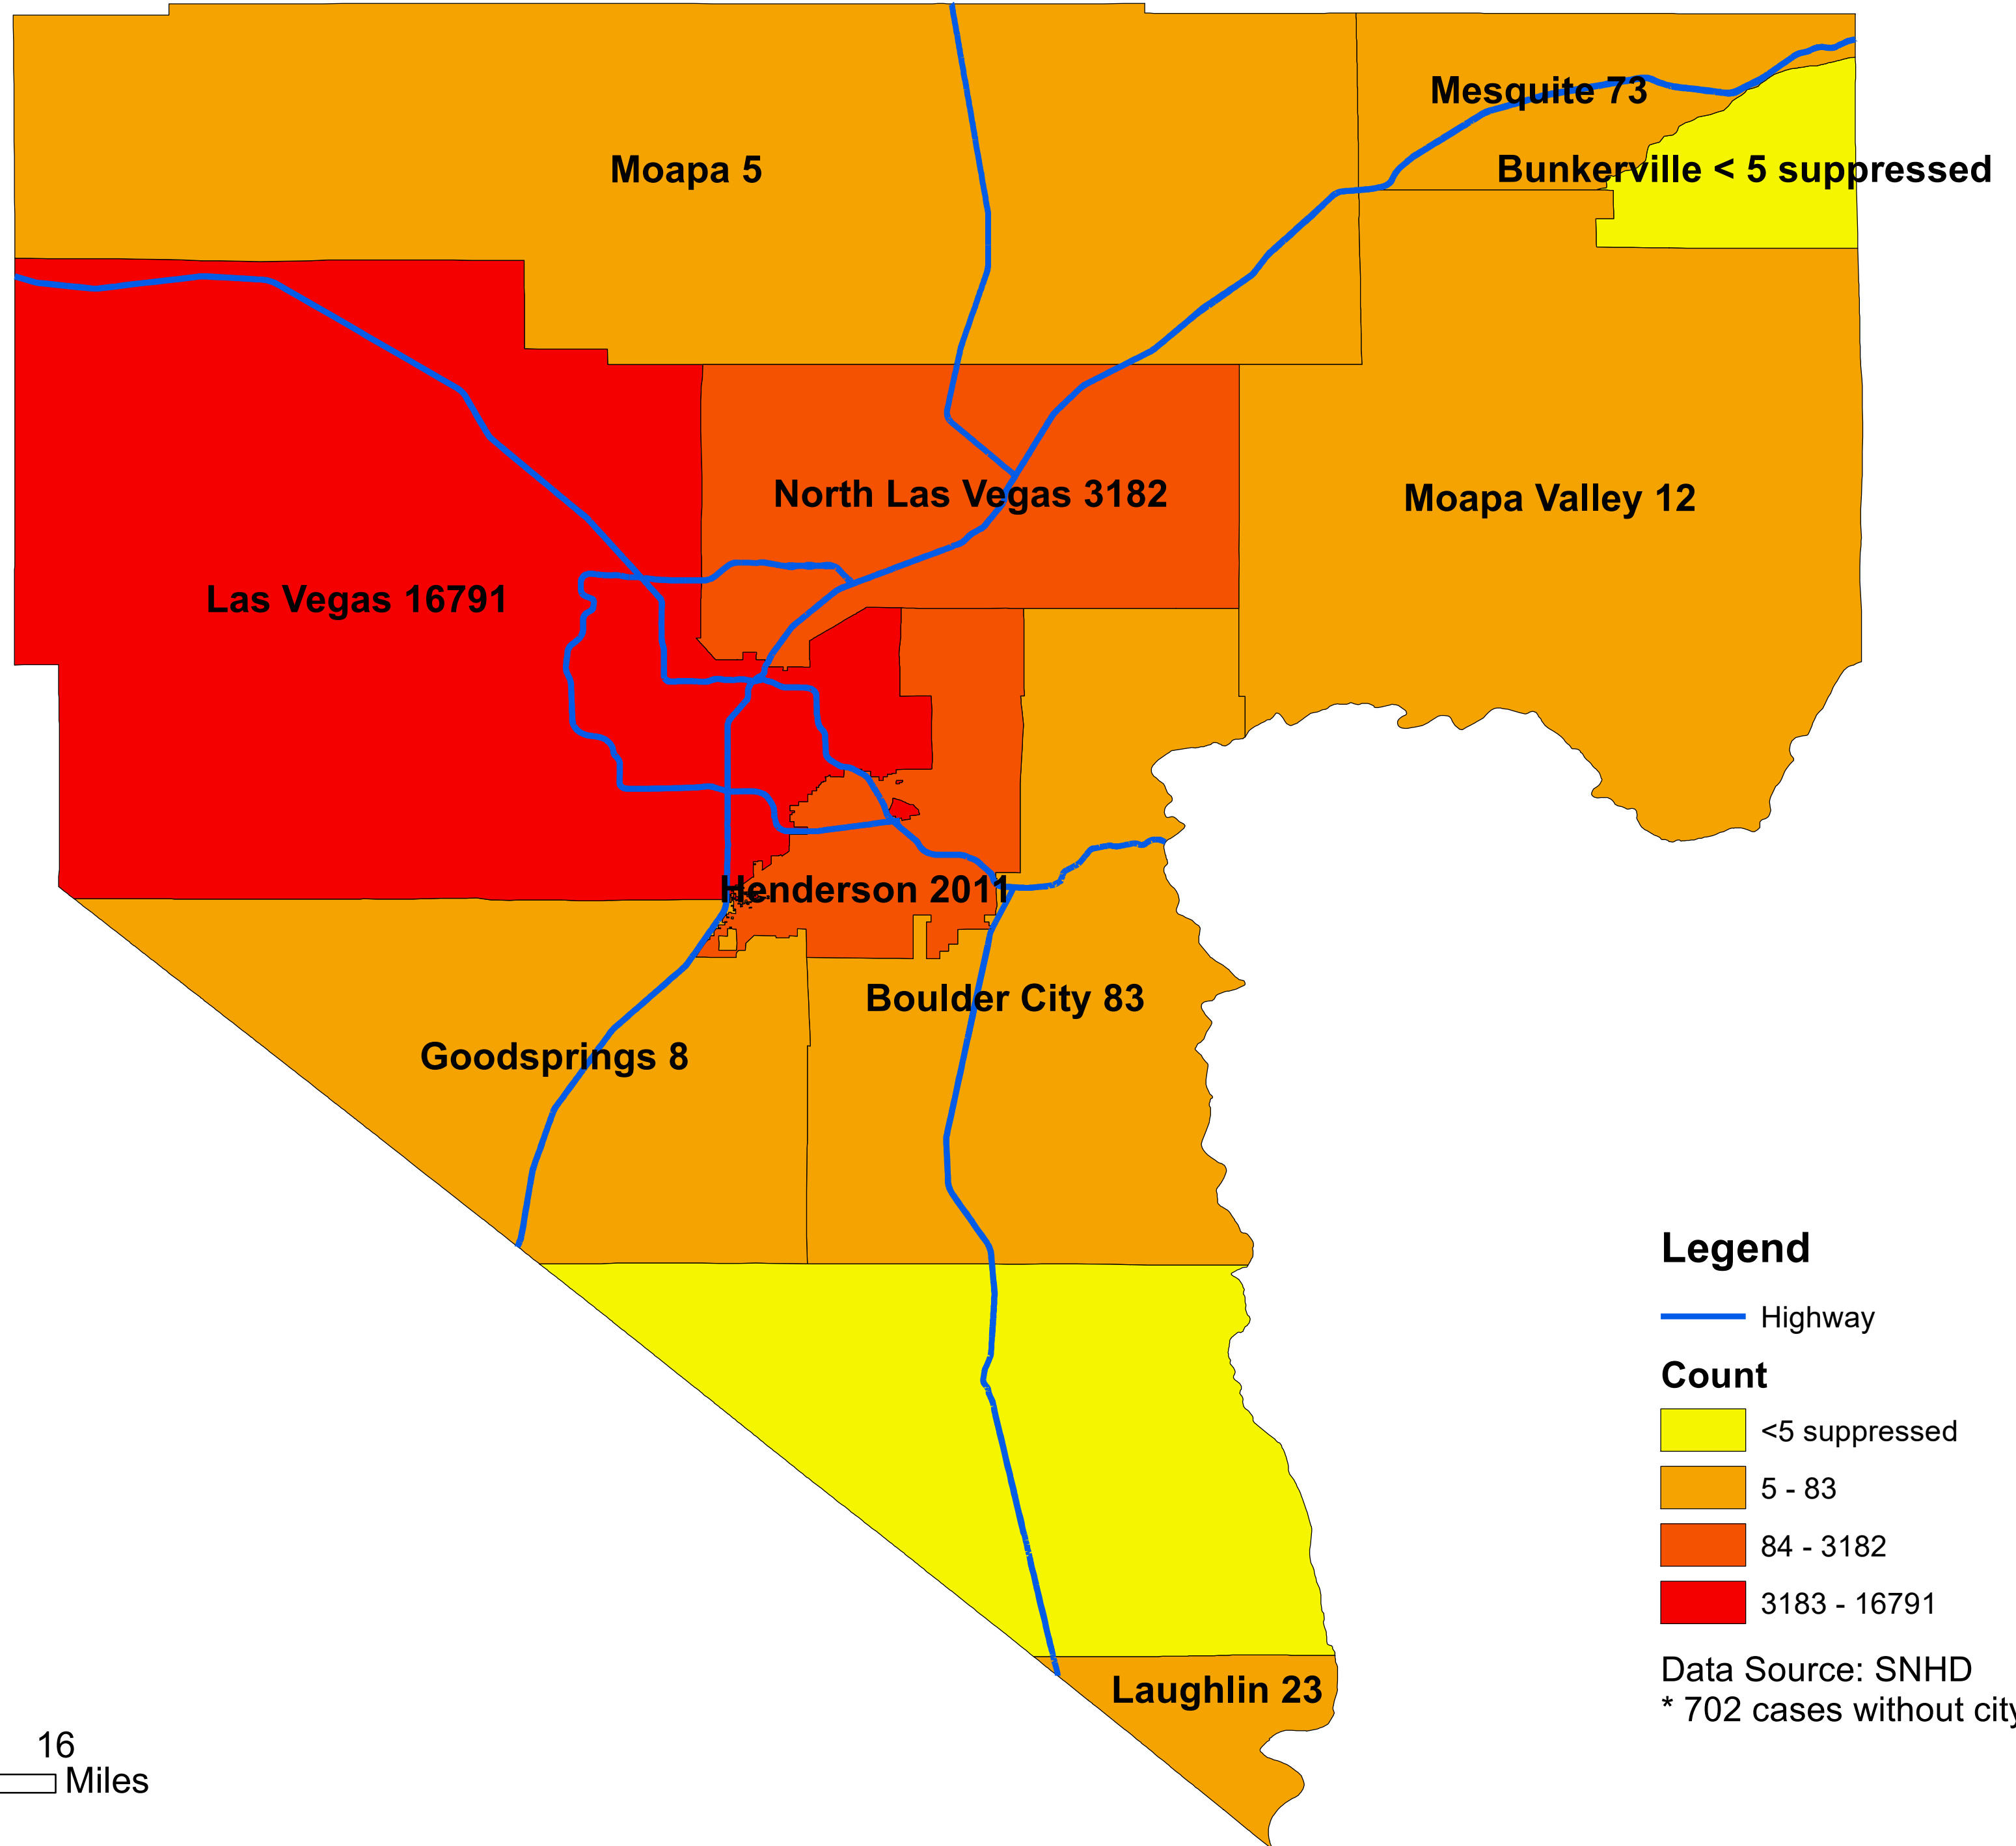

Number of COVID-19 cases by city in Clark county (07.11.2020)

Legend

— Highway

Count

<5 suppressed

5 - 83

84 - 3182

3183 - 16791

Data Source: SNHD

* 702 cases without city information

0 4 8 16 Miles