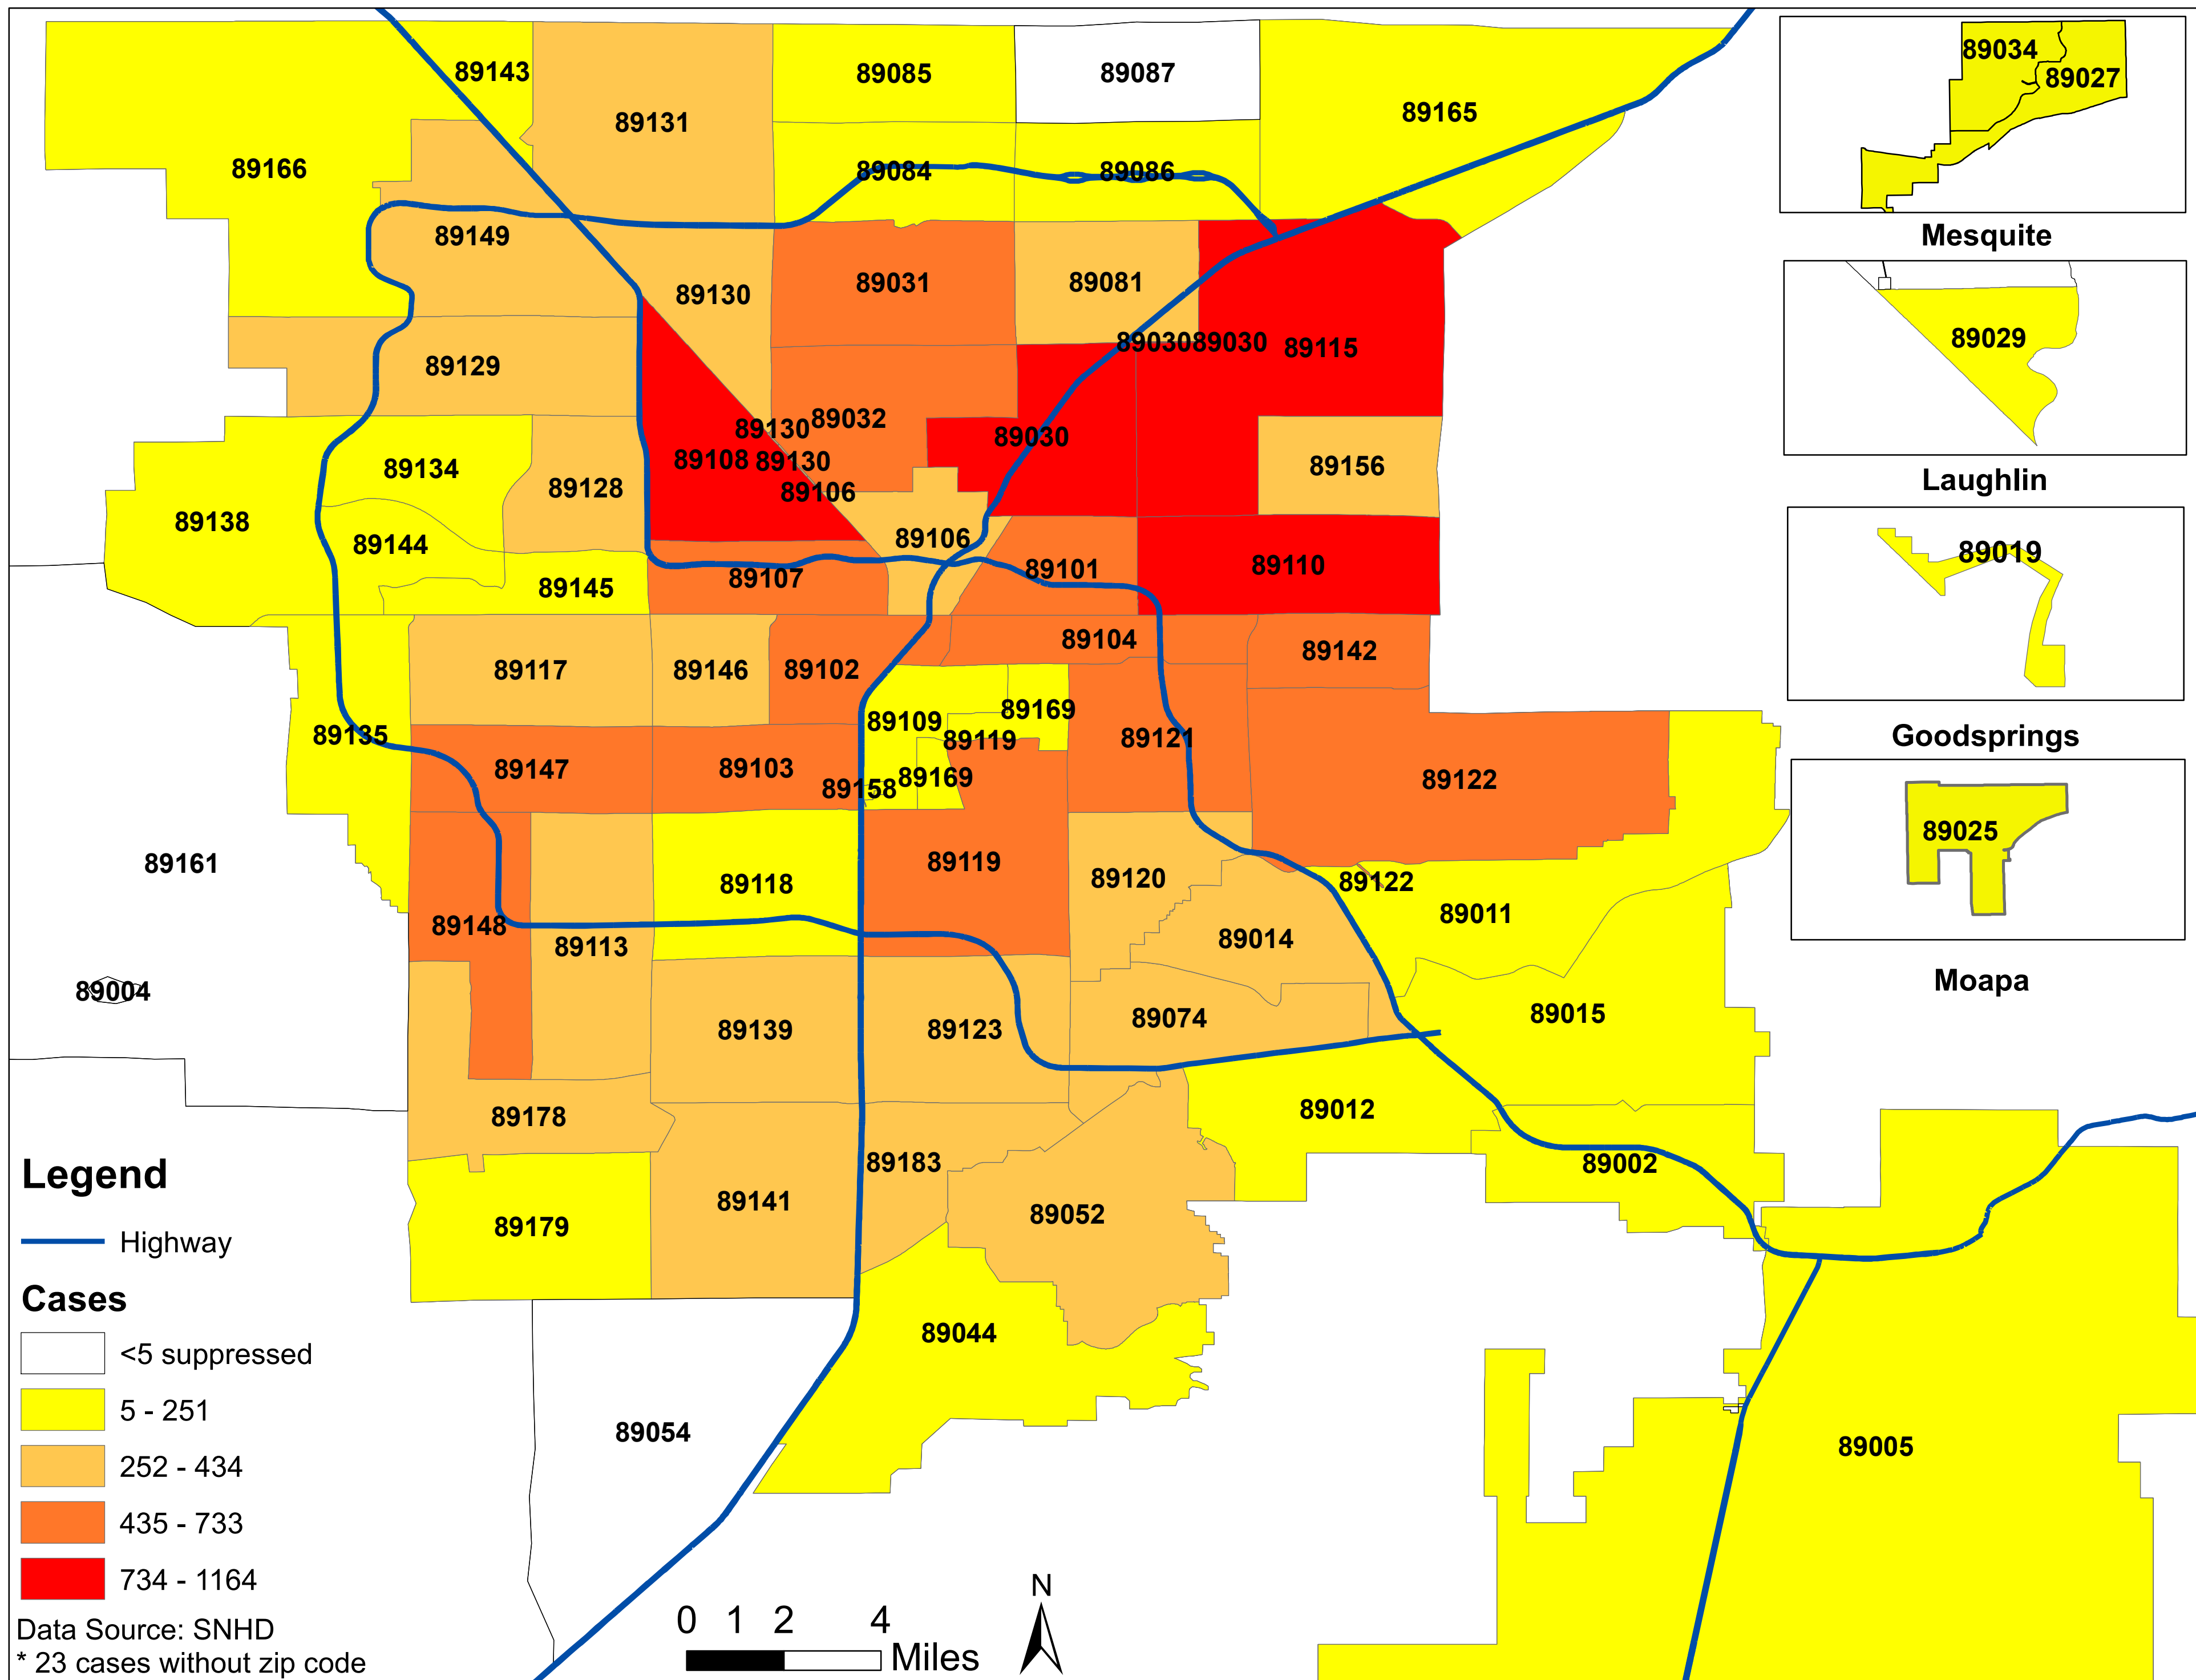

# Number of COVID-19 cases by zip code in Clark county (07.10.2020)

Note: Numbers of cases by zip code in Logandale and Overton are less than 5 and suppressed.