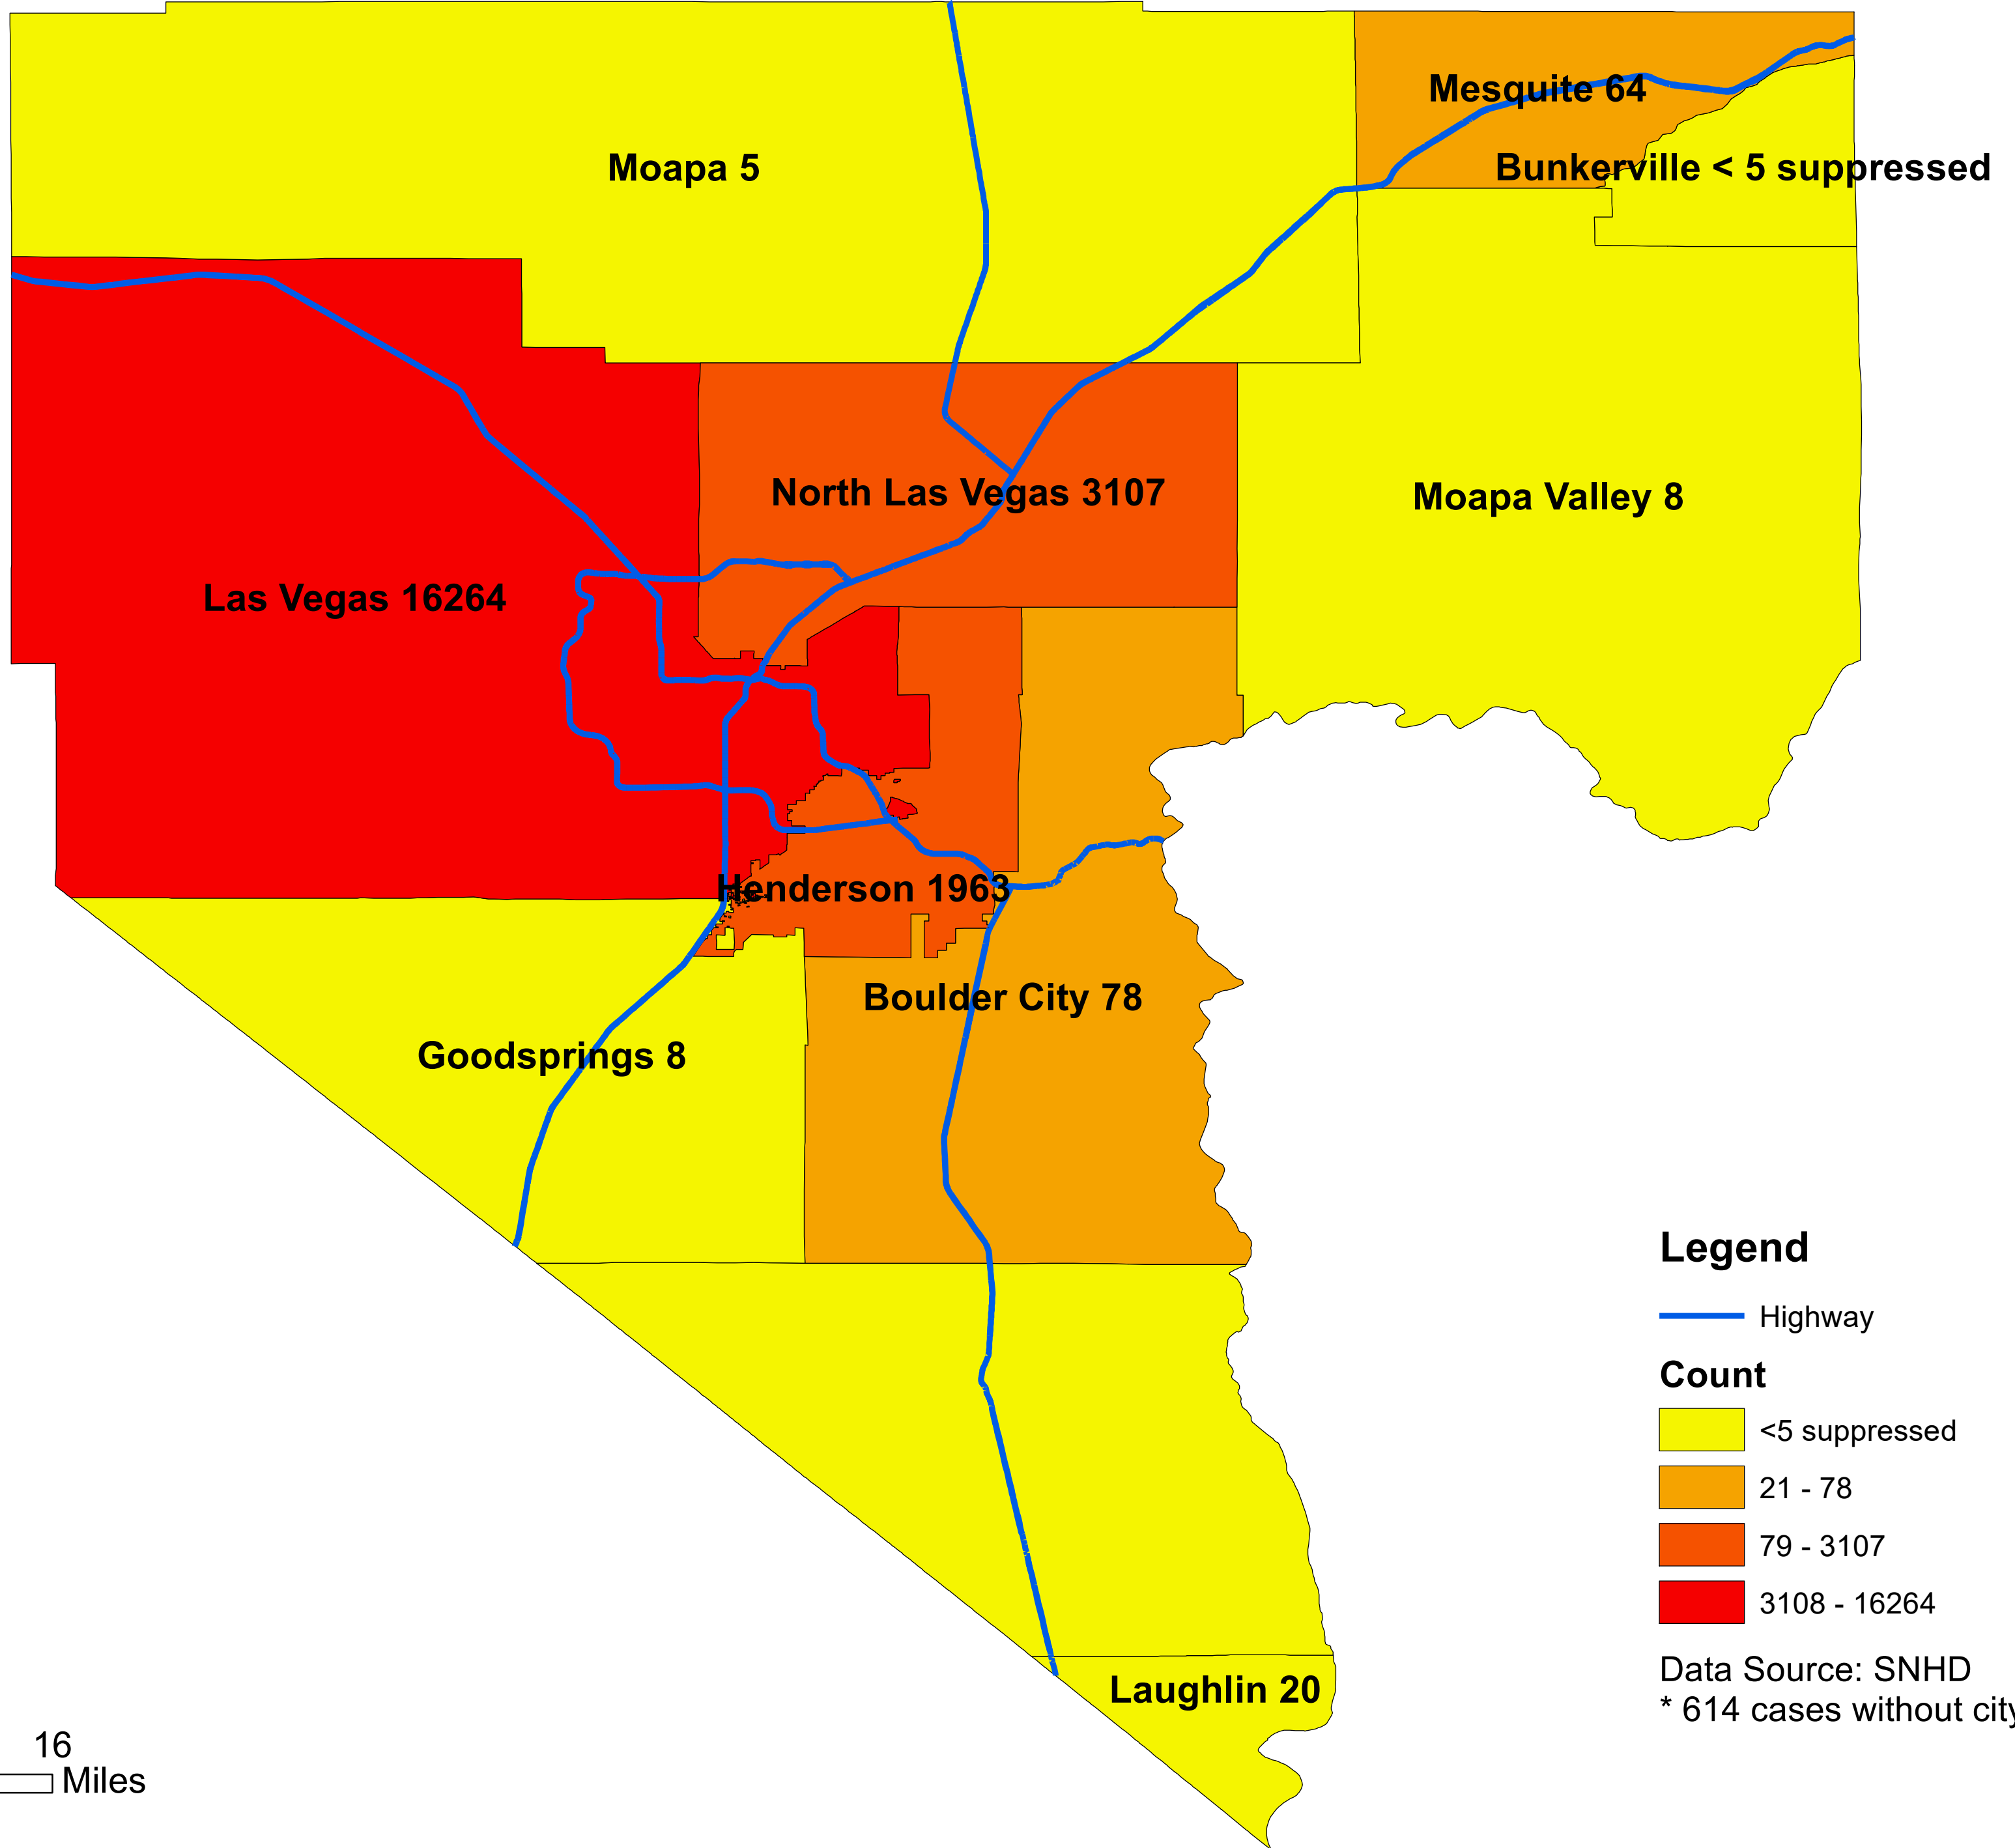

Number of COVID-19 cases by city in Clark county (07.10.2020)

Legend

— Highway

Count

<5 suppressed

21 - 78

79 - 3107

3108 - 16264

Data Source: SNHD

* 614 cases without city information

0 4 8 16
Miles