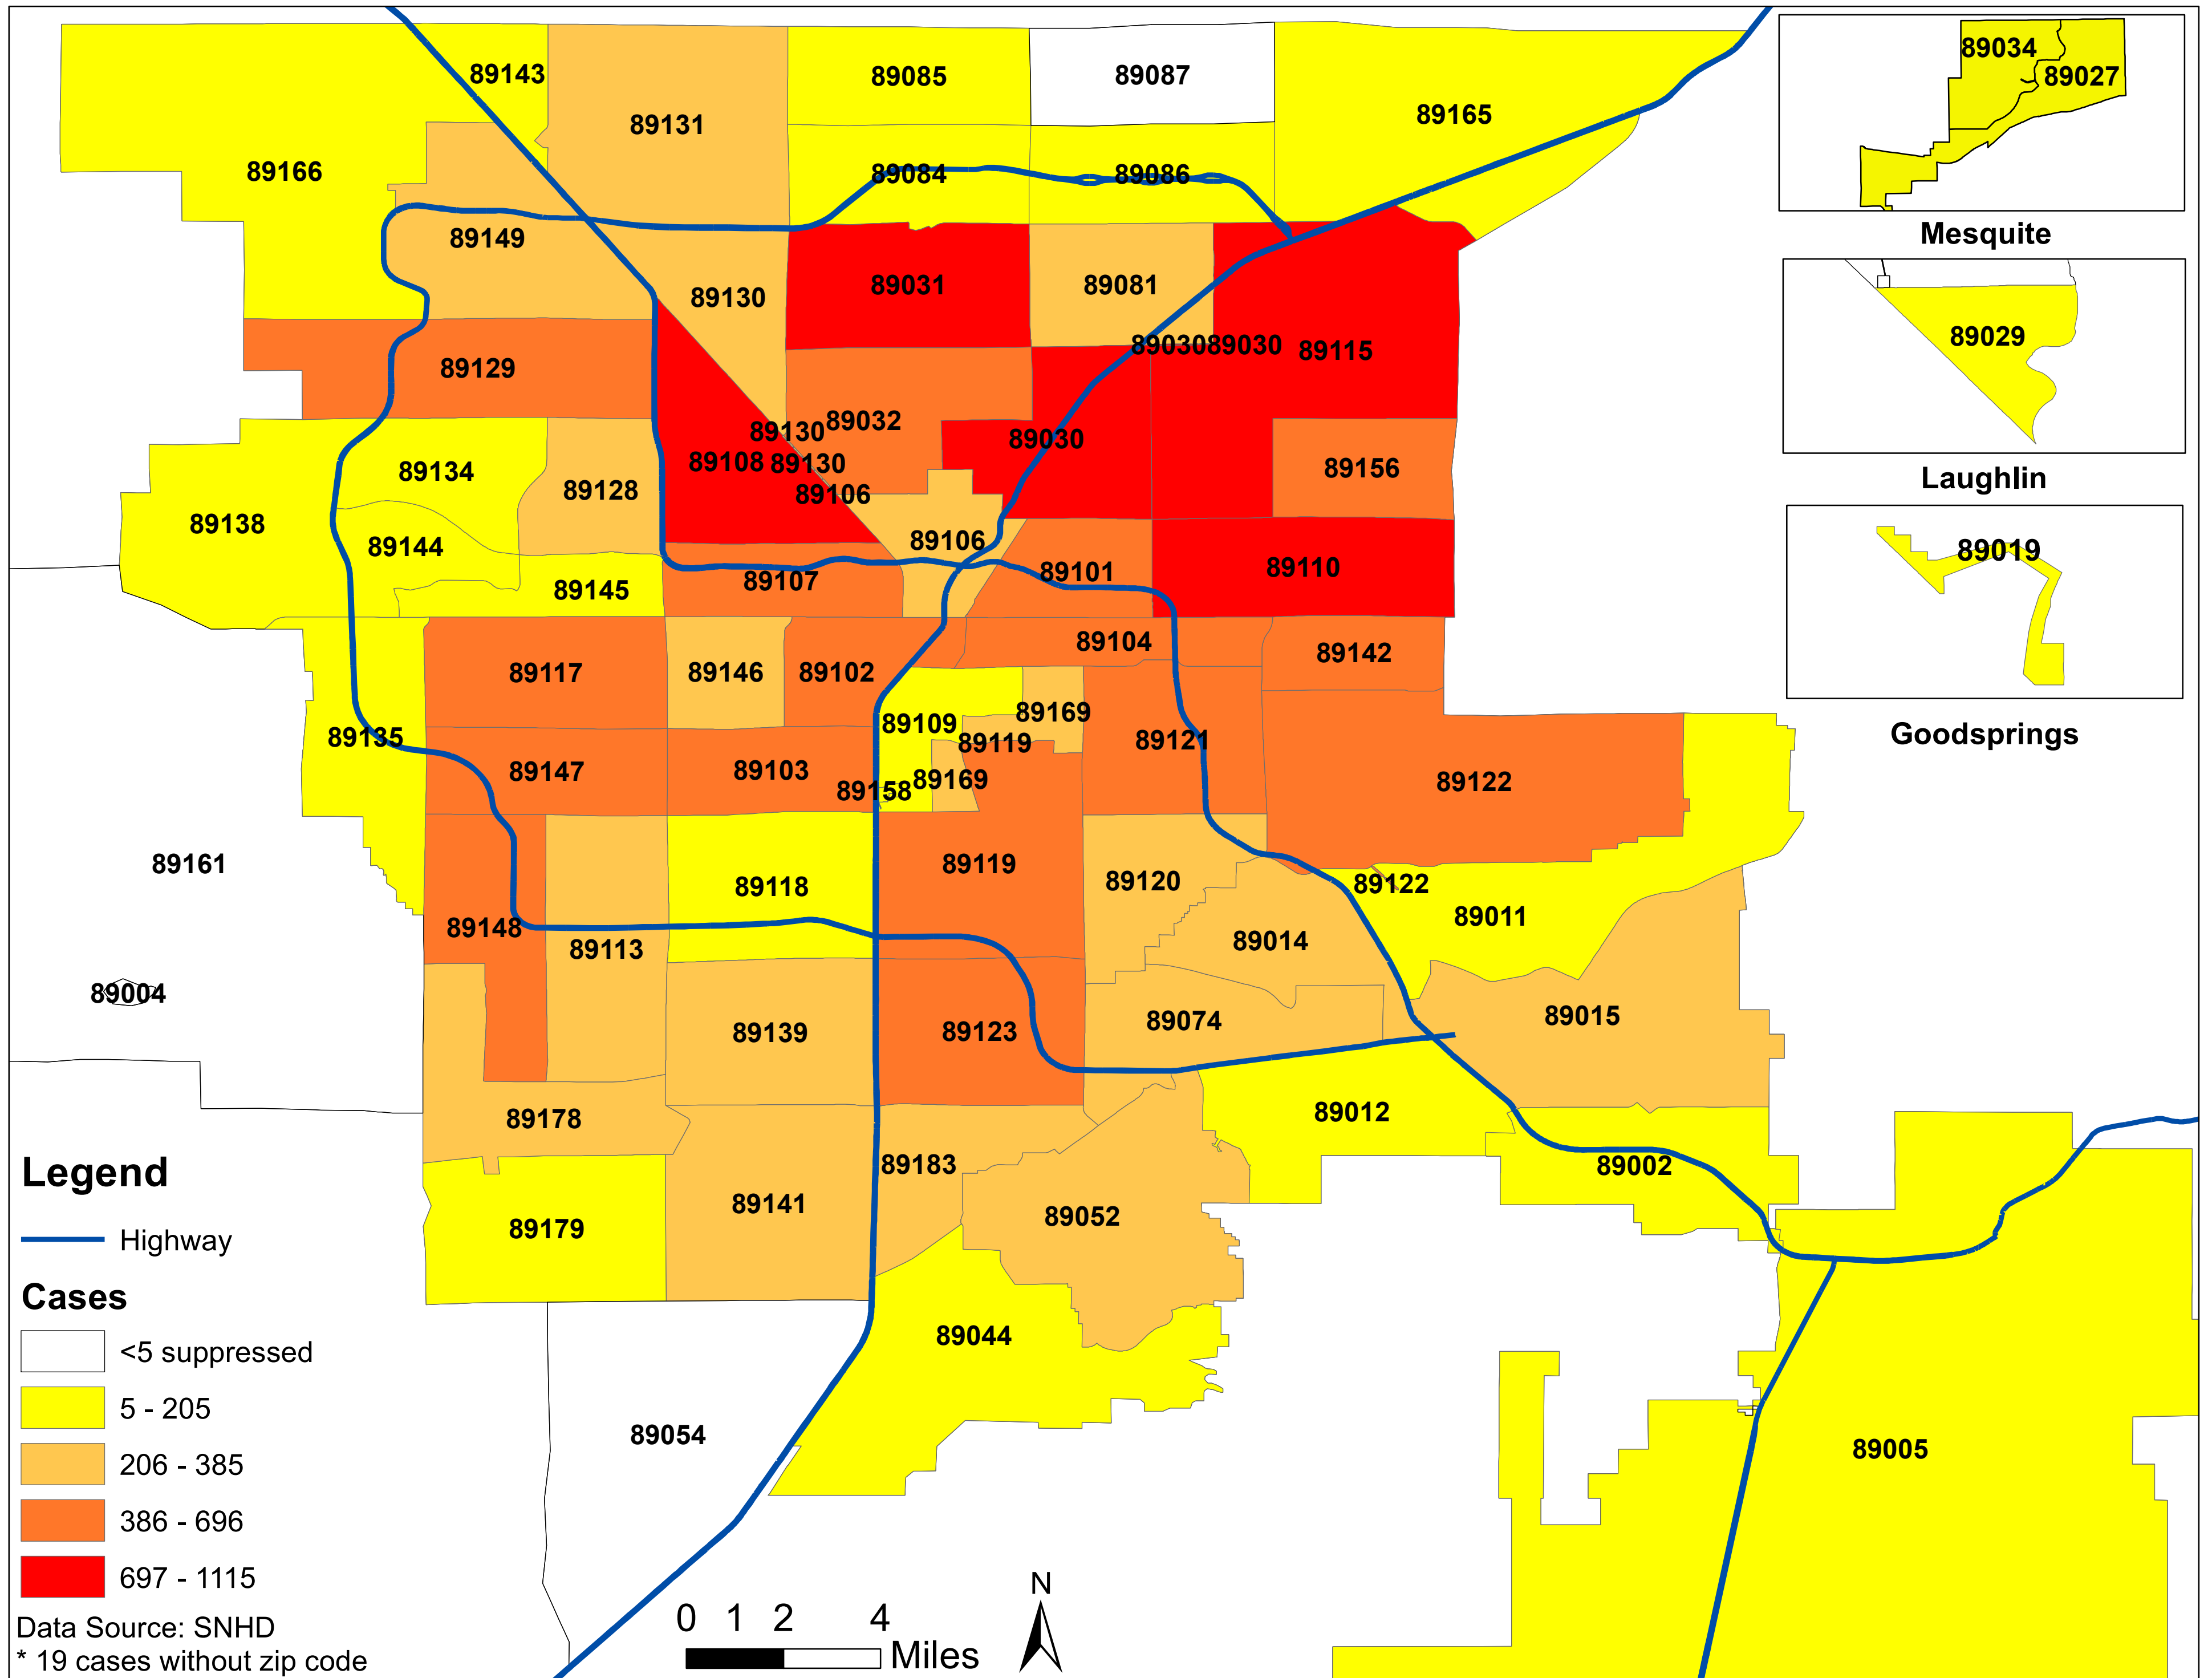

Number of COVID-19 cases by zip code in Clark county (07.09.2020)

Note: Numbers of cases by zip code in Logandale, Moapa, and Overton are less than 5 and suppressed.