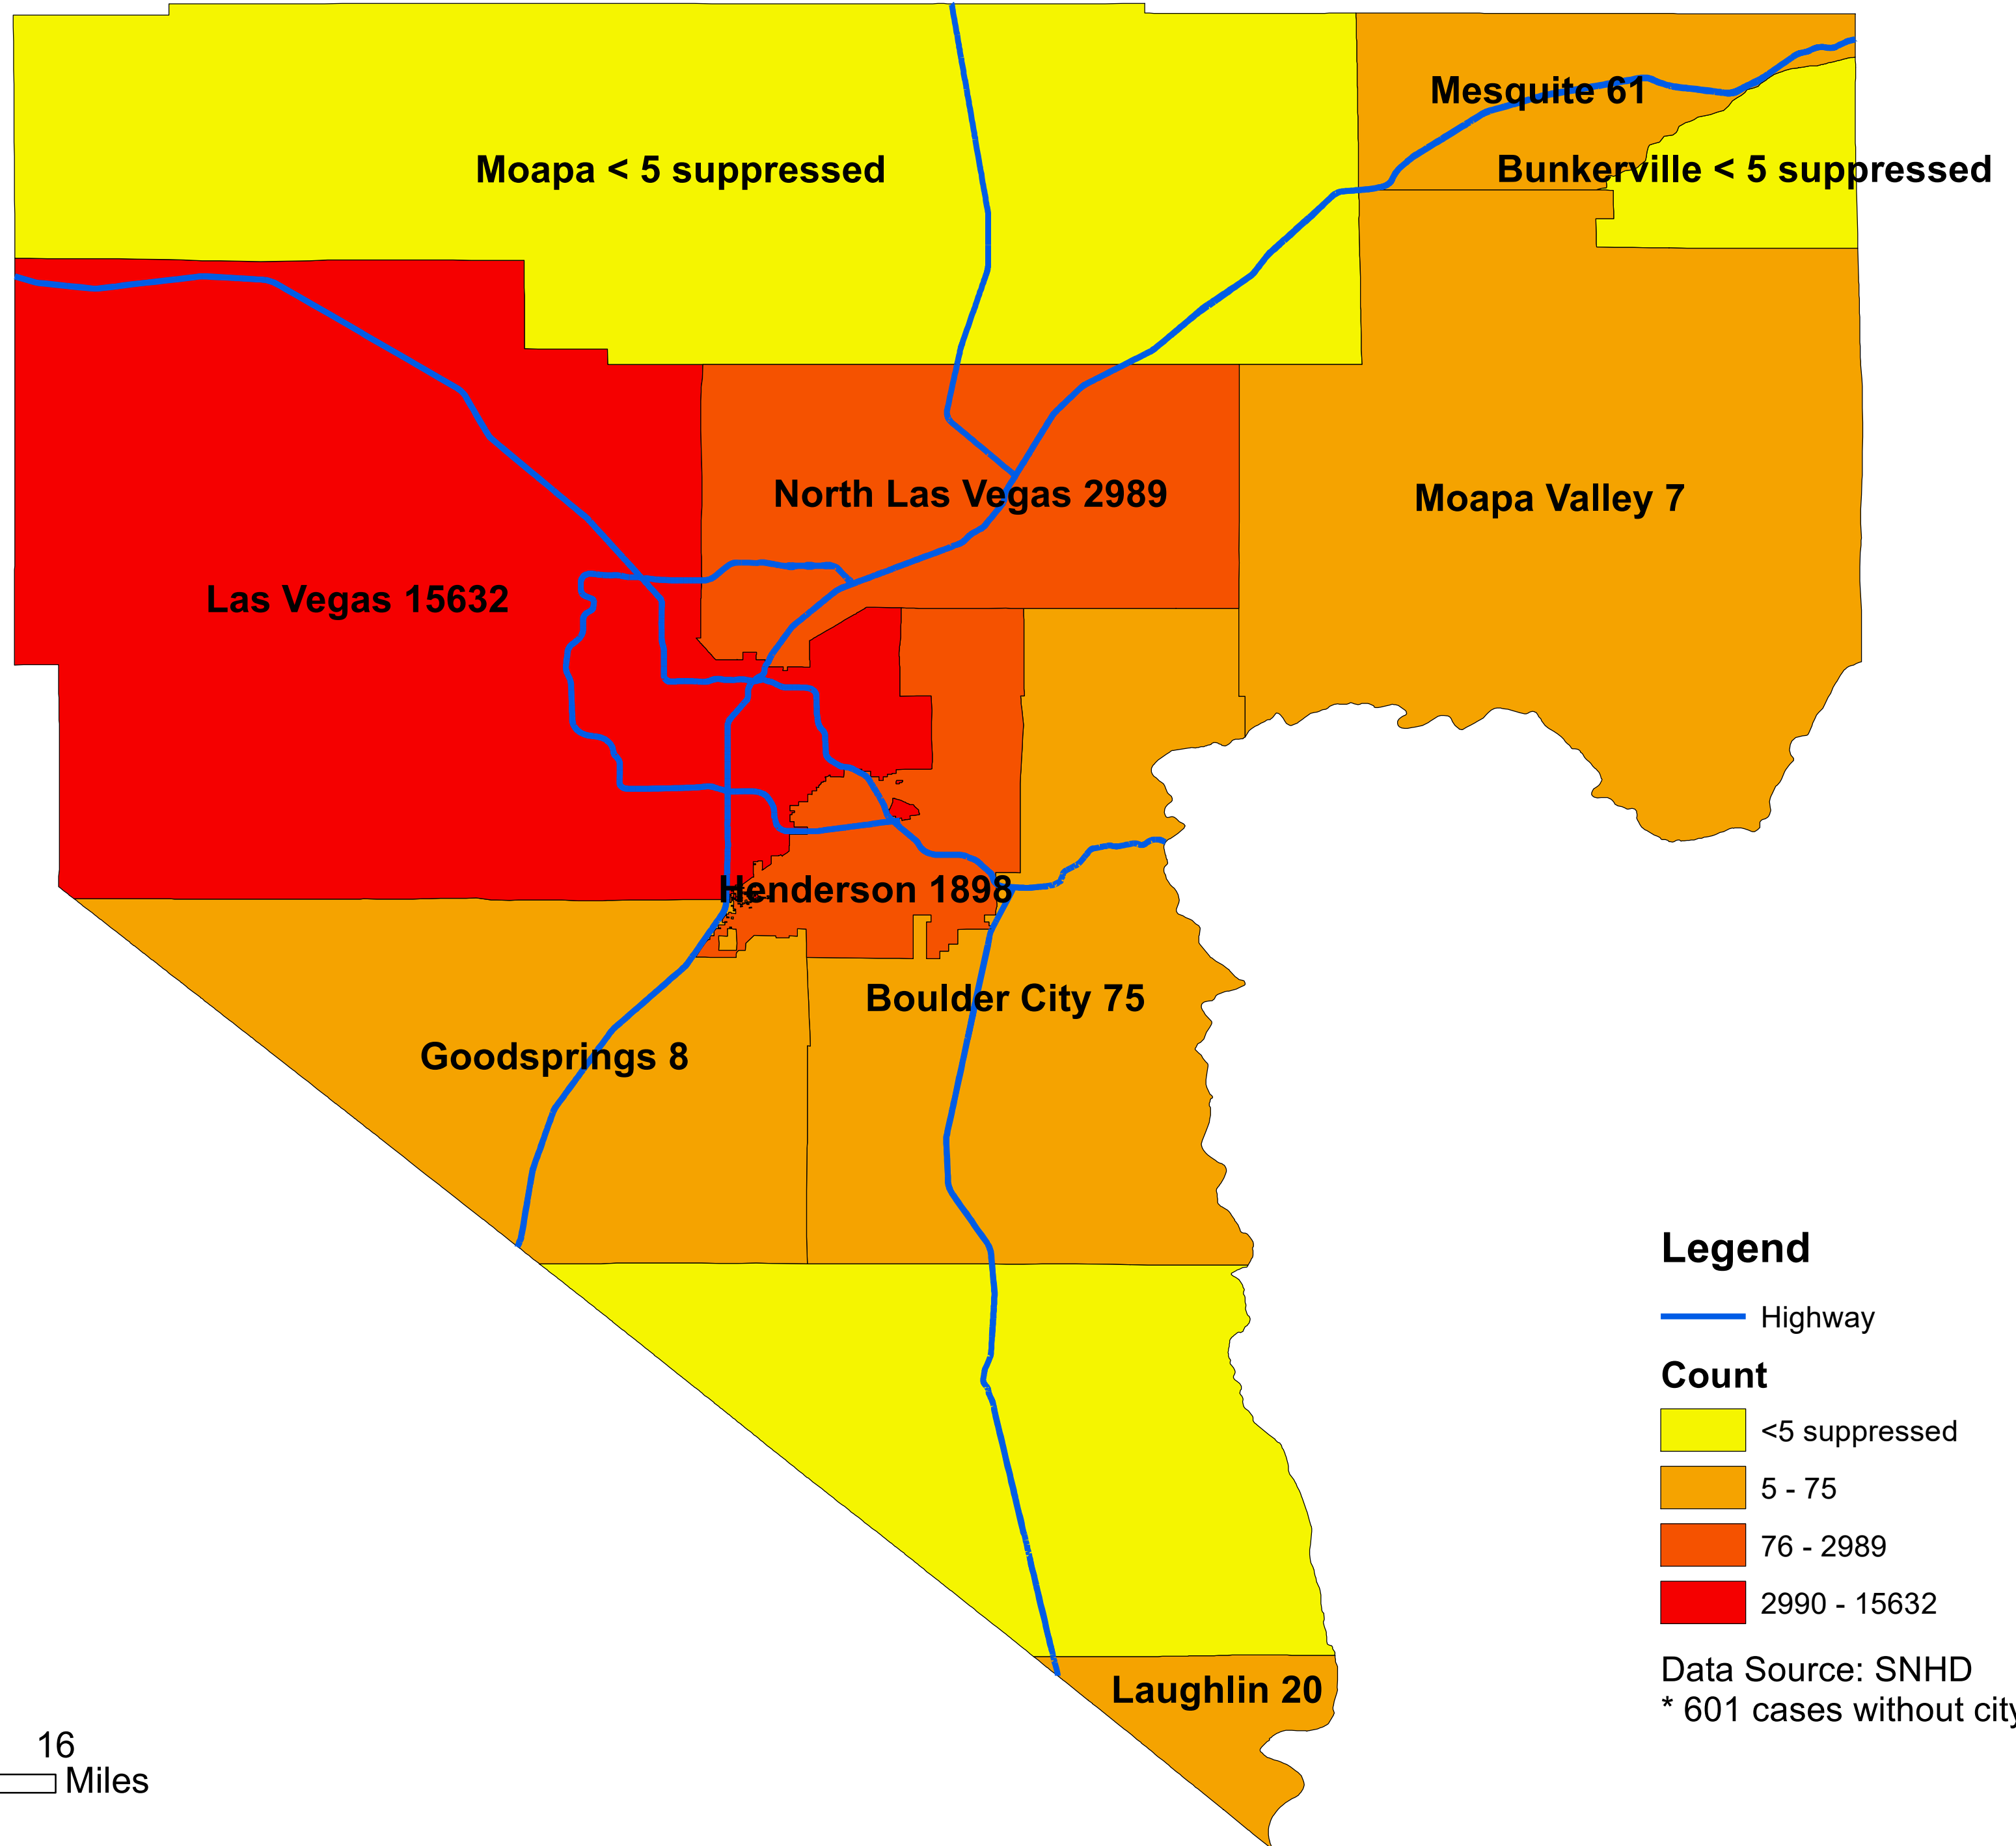

Number of COVID-19 cases by city in Clark county (07.09.2020)

Legend

— Highway

Count

<5 suppressed

5 - 75

76 - 2989

2990 - 15632

Data Source: SNHD

* 601 cases without city information

0 4 8 16 Miles