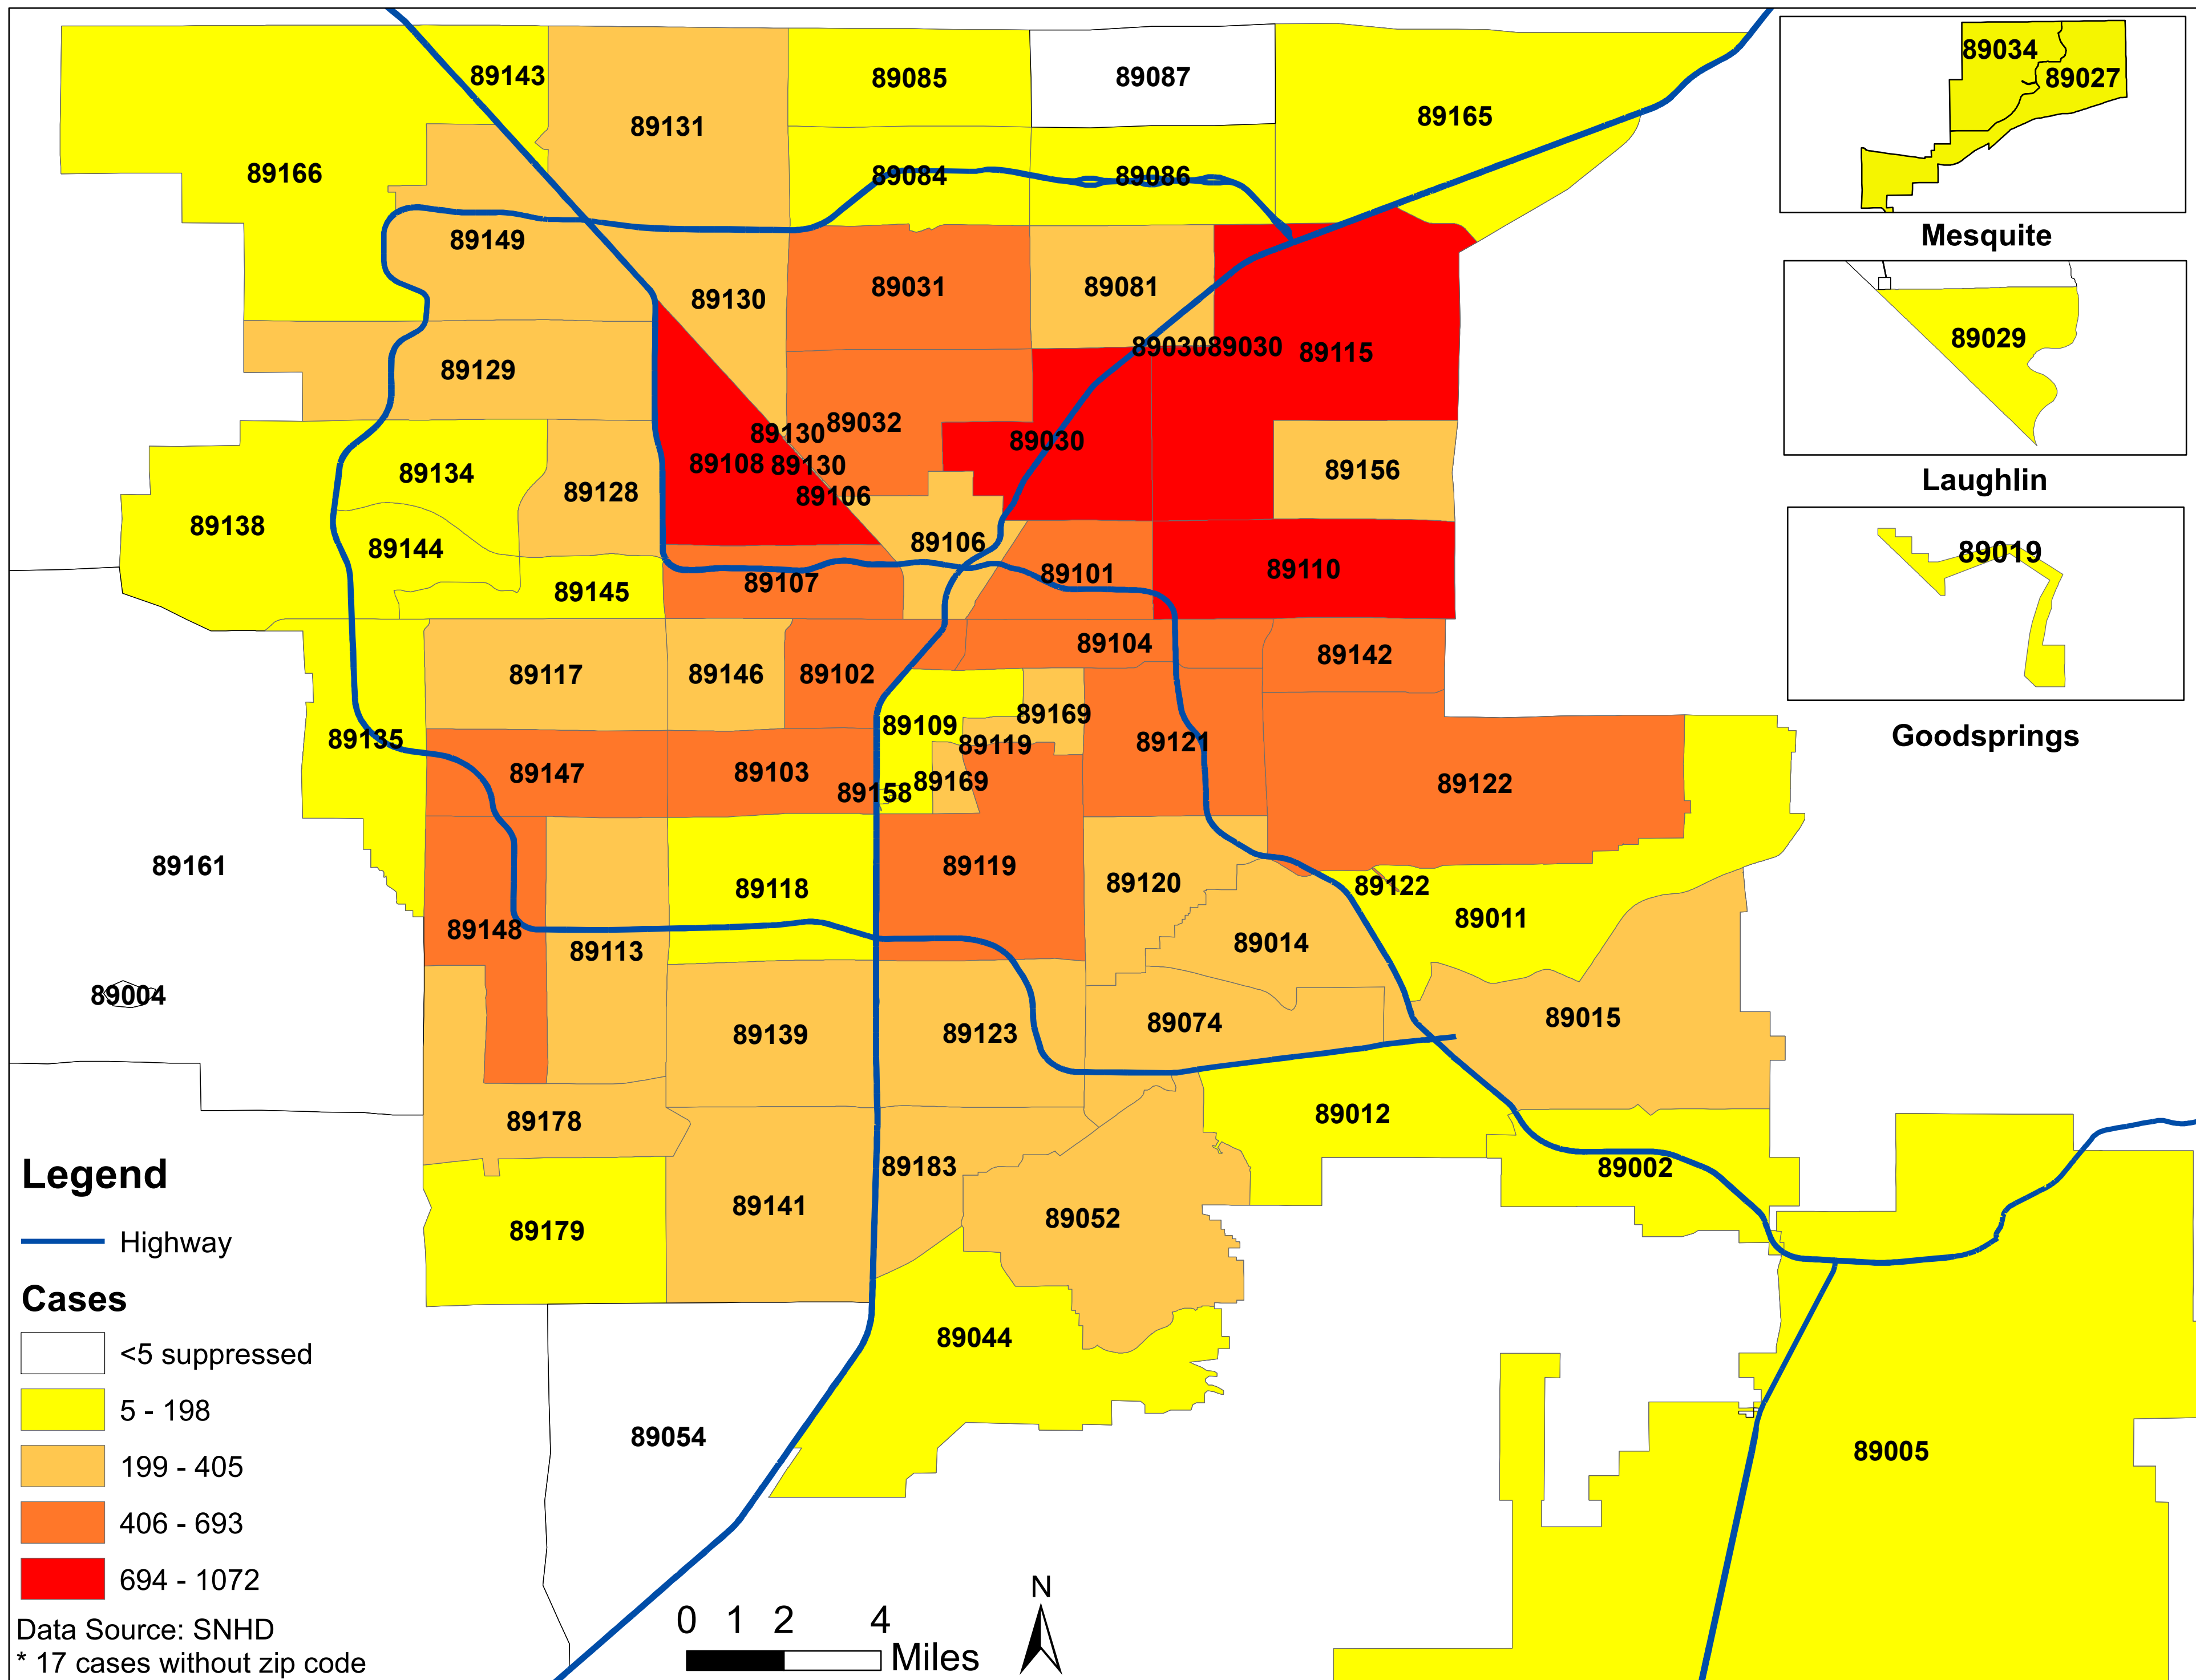

Number of COVID-19 cases by zip code in Clark county (07.08.2020)

Note: Numbers of cases by zip code in Logandale, Moapa, and Overton are less than 5 and suppressed.