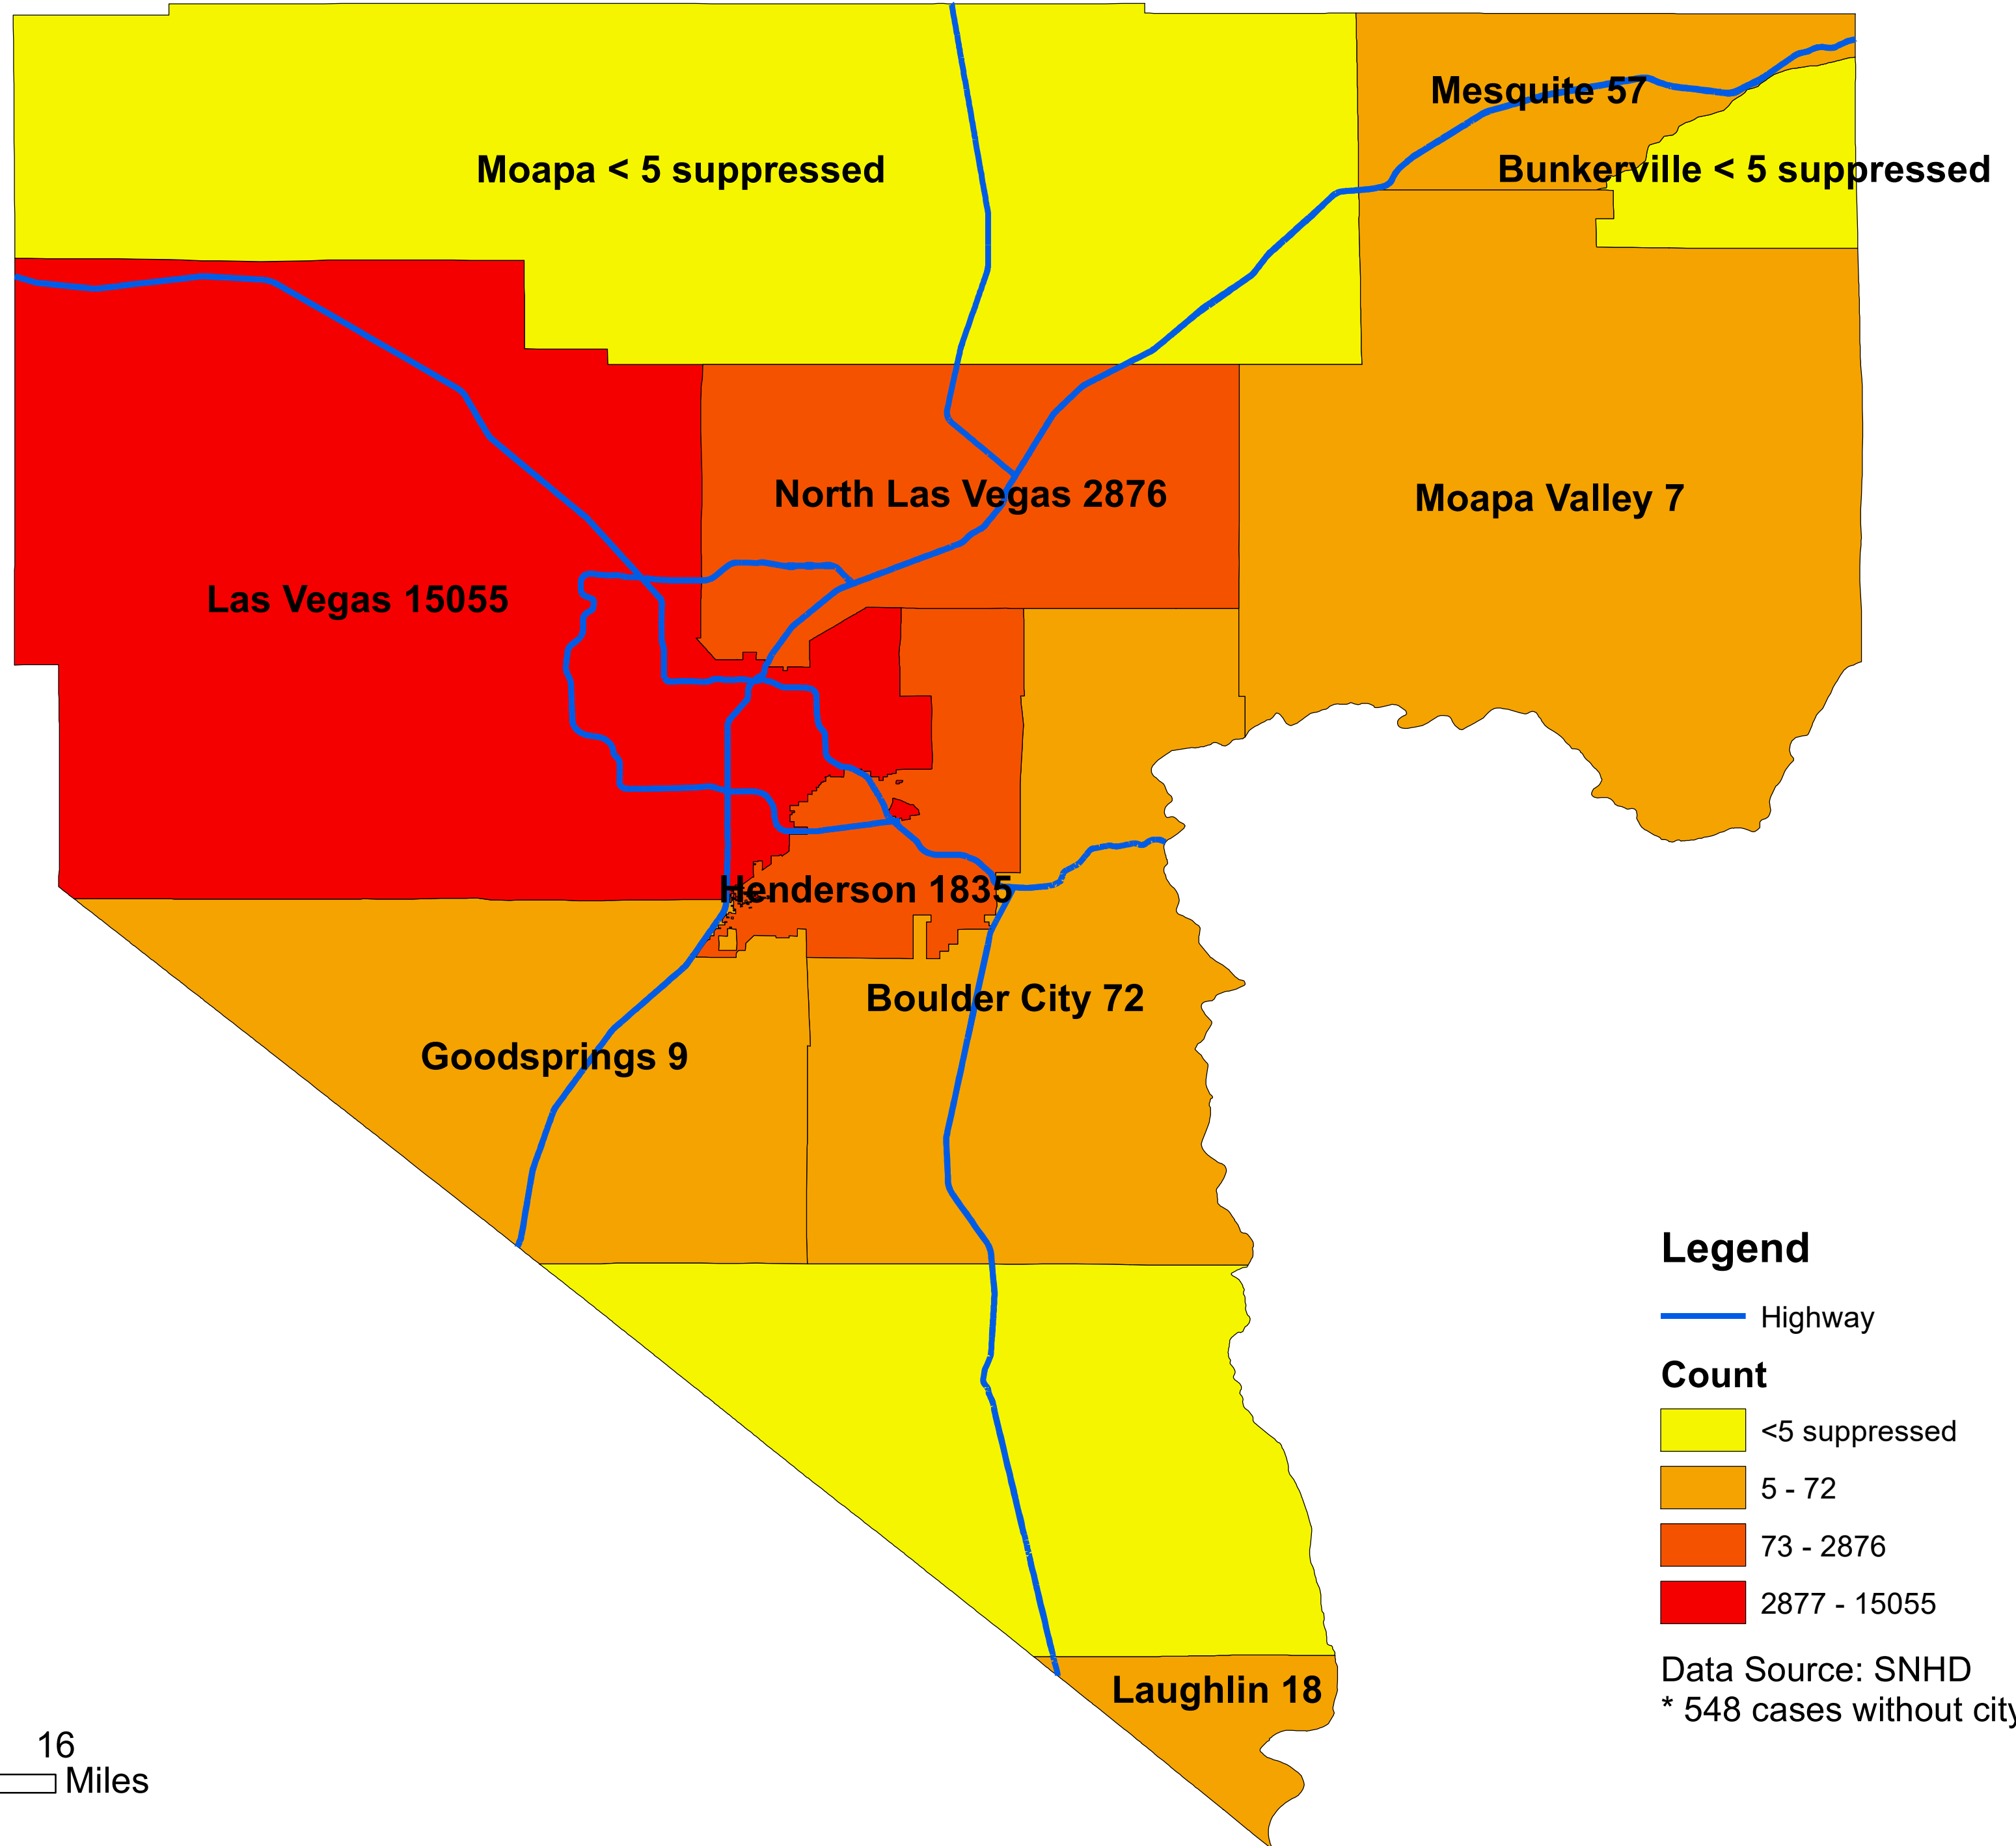

Number of COVID-19 cases by city in Clark county (07.08.2020)

Legend

— Highway

Count

<5 suppressed

5 - 72

73 - 2876

2877 - 15055

Data Source: SNHD

* 548 cases without city information

0 4 8 16 Miles