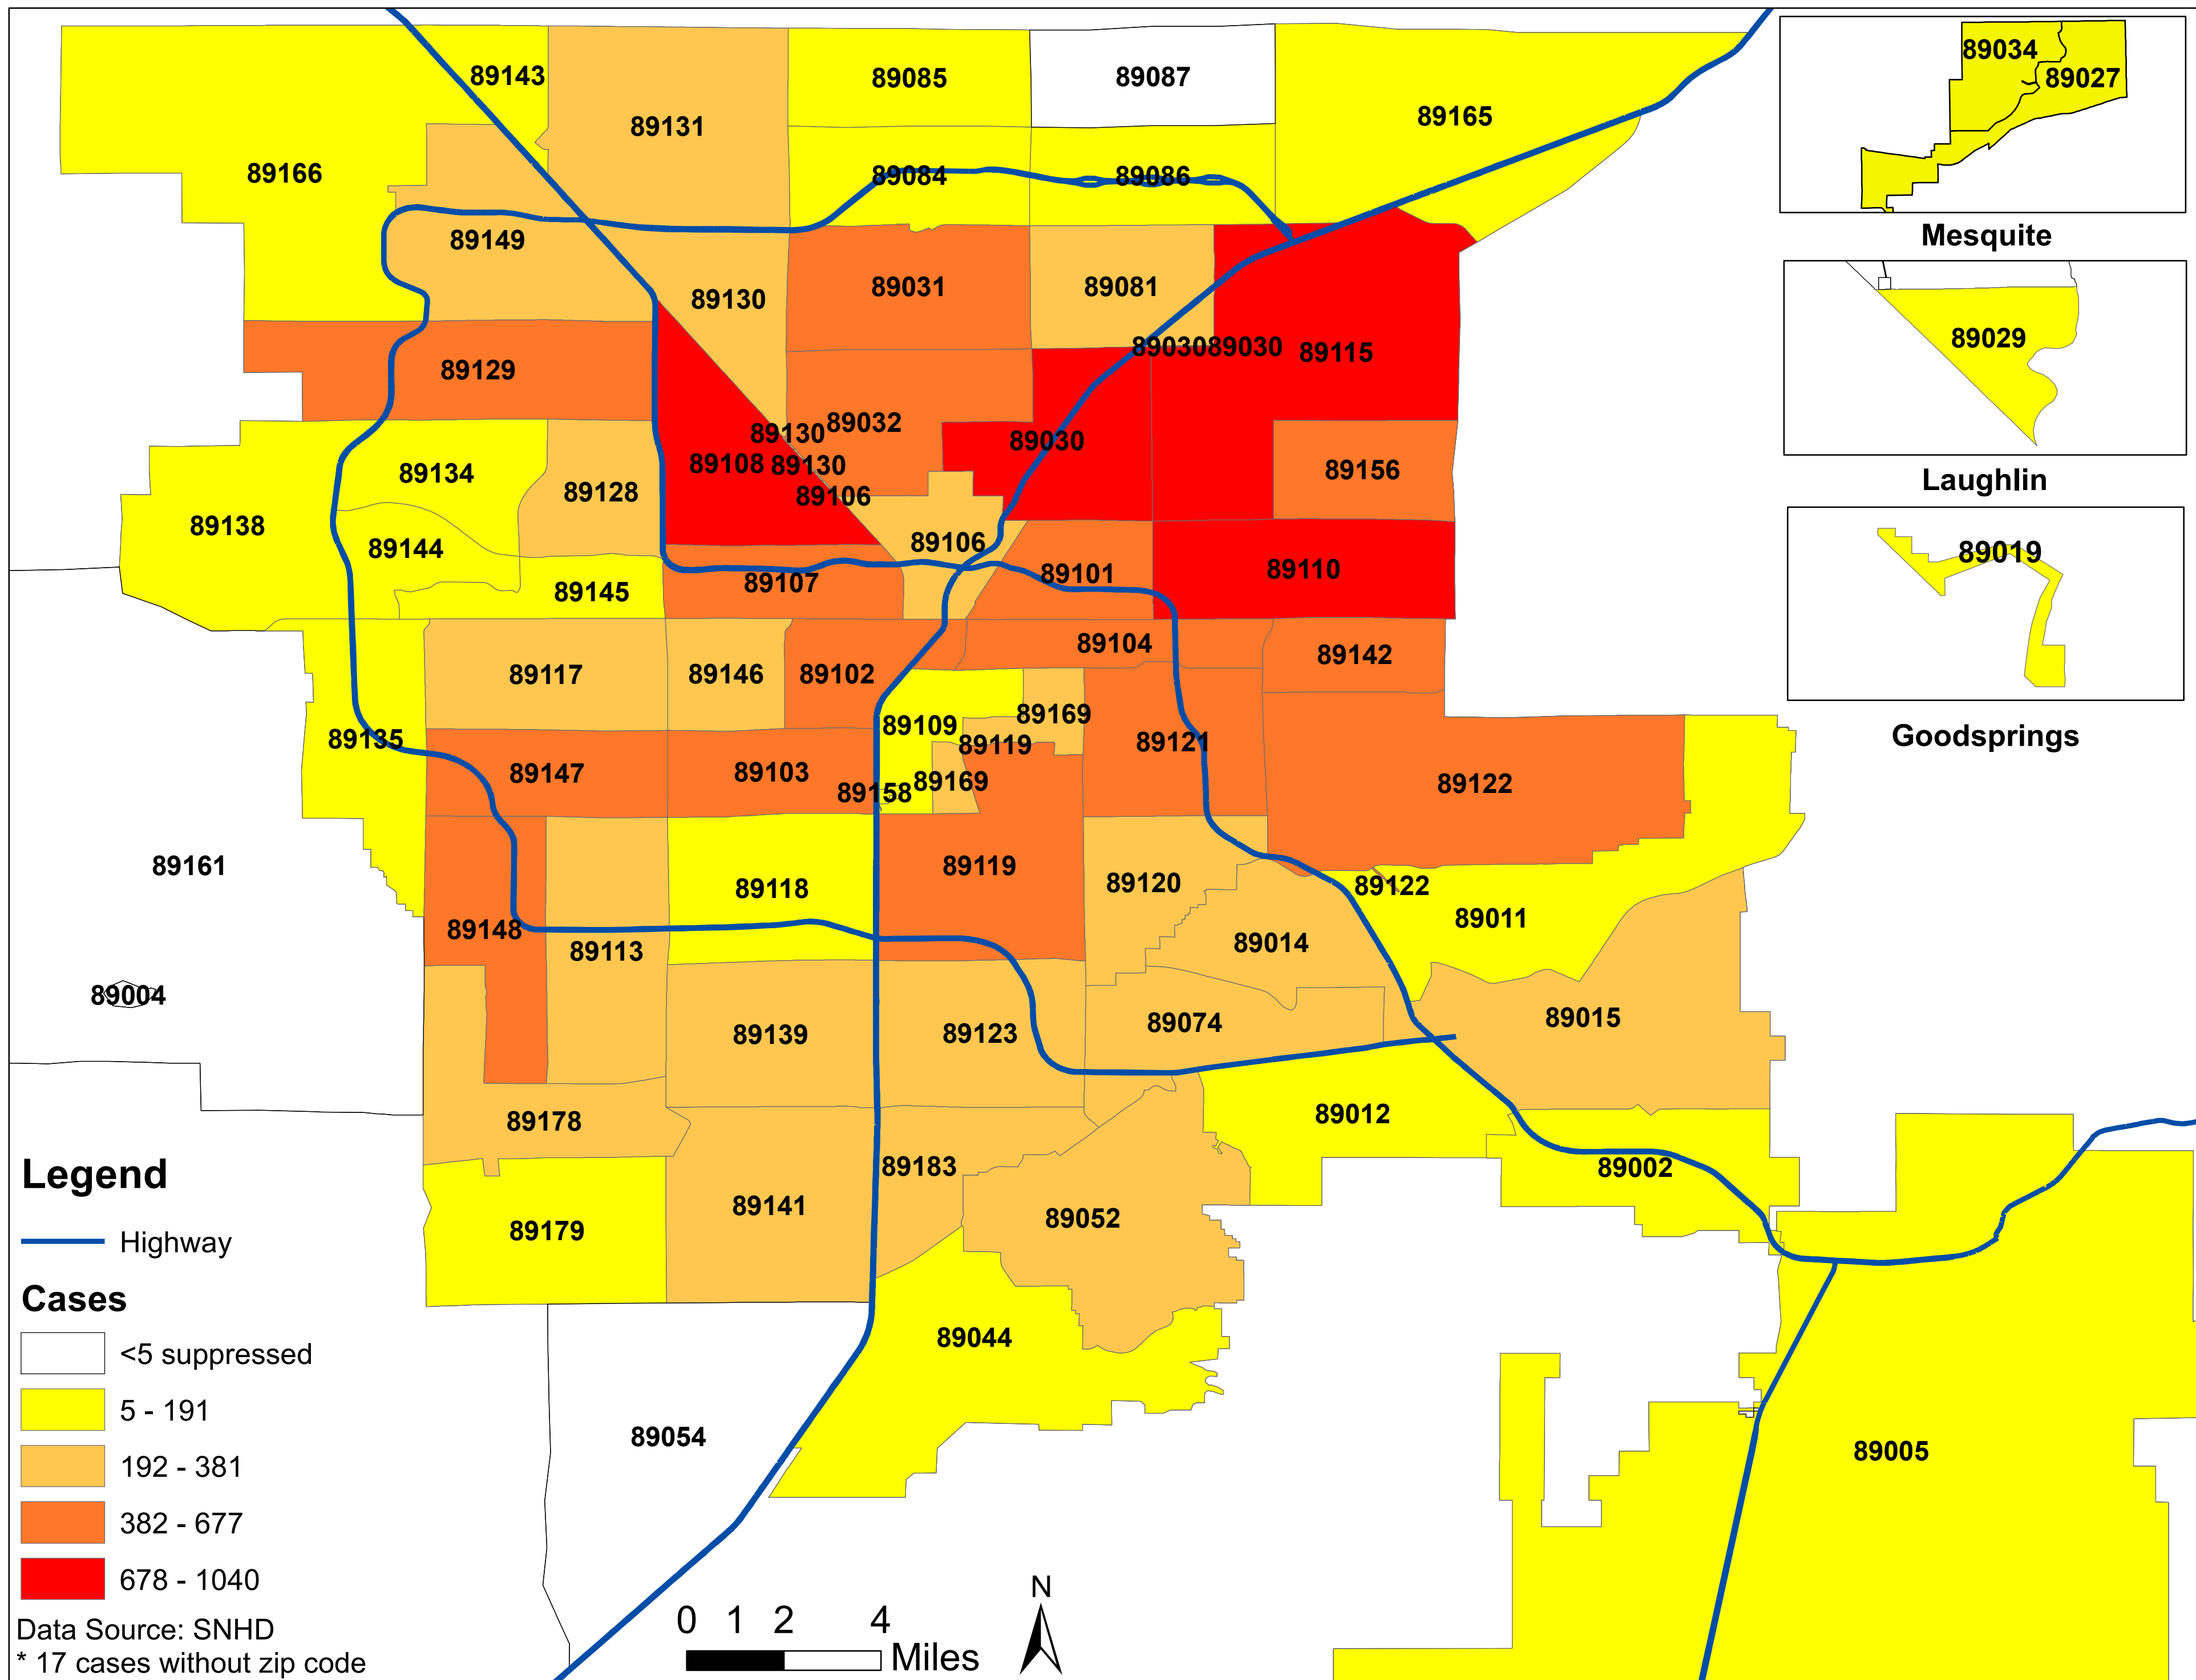

# Number of COVID-19 cases by zip code in Clark county (07.07.2020)

Note: Numbers of cases by zip code in Logandale, Moapa, and Overton are less than 5 and suppressed.