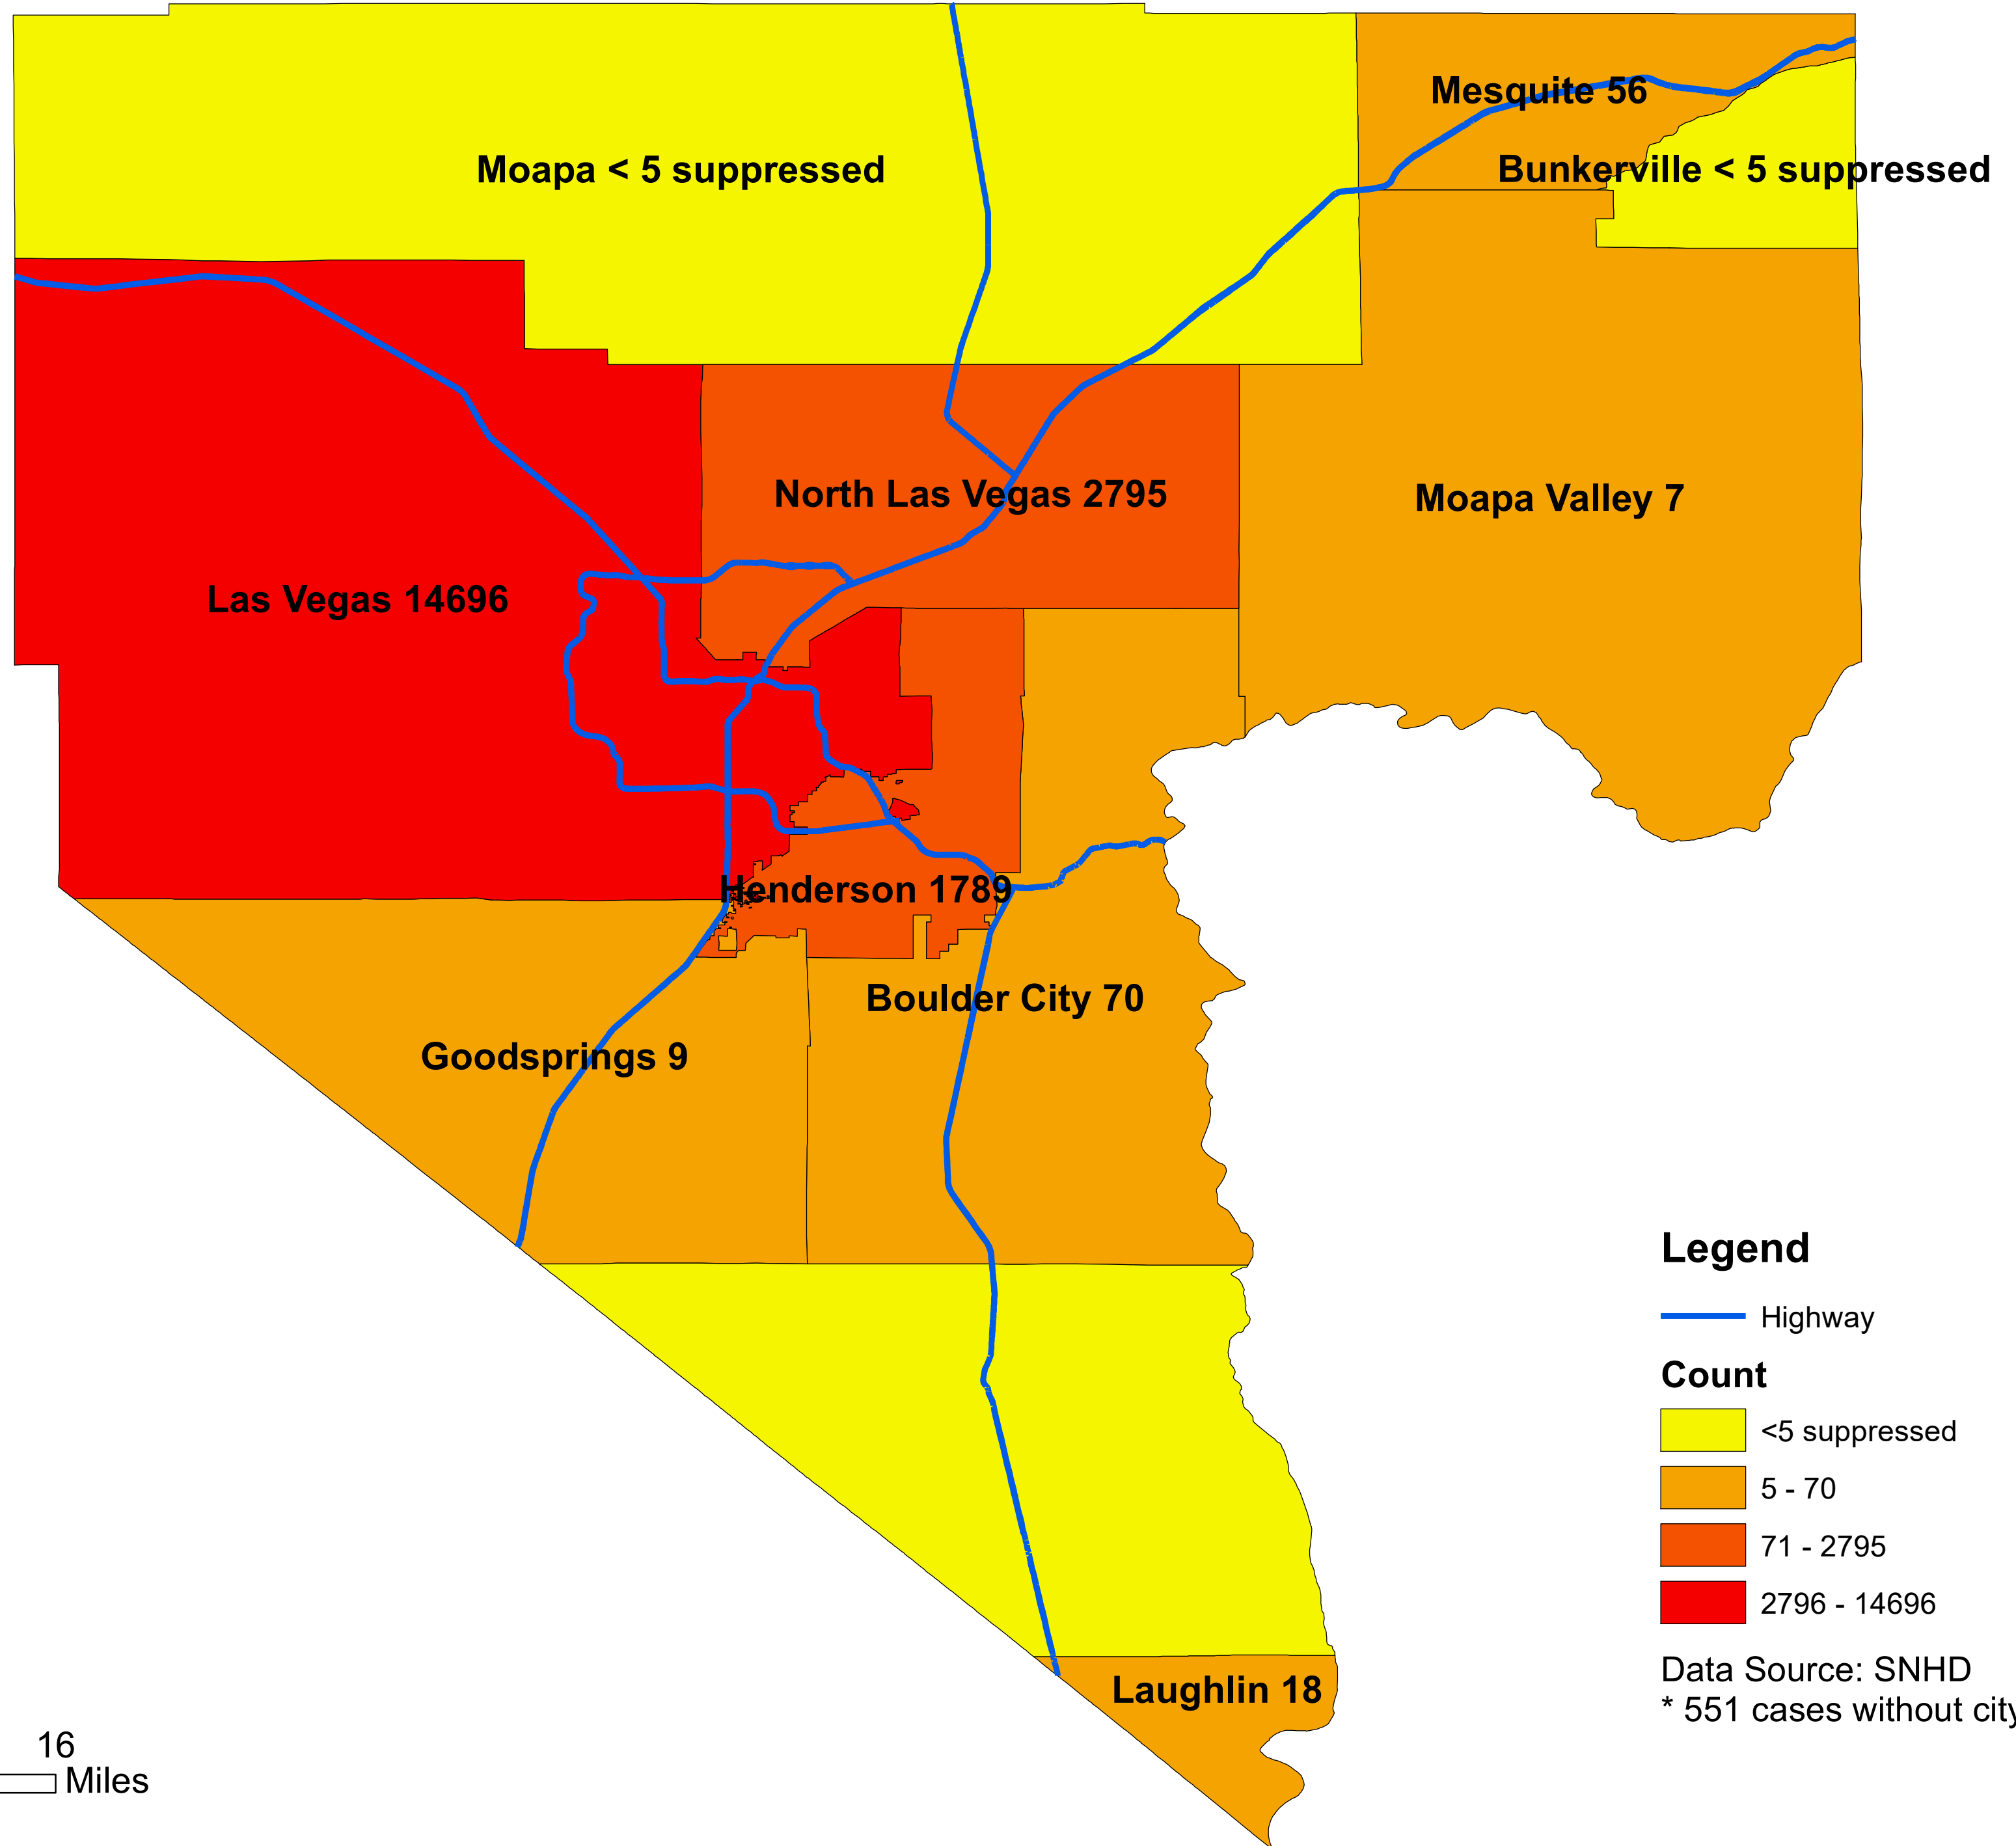

Number of COVID-19 cases by city in Clark county (07.07.2020)

Legend

— Highway

Count

<5 suppressed

5 - 70

71 - 2795

2796 - 14696

Data Source: SNHD

* 551 cases without city information

0 4 8 16 Miles