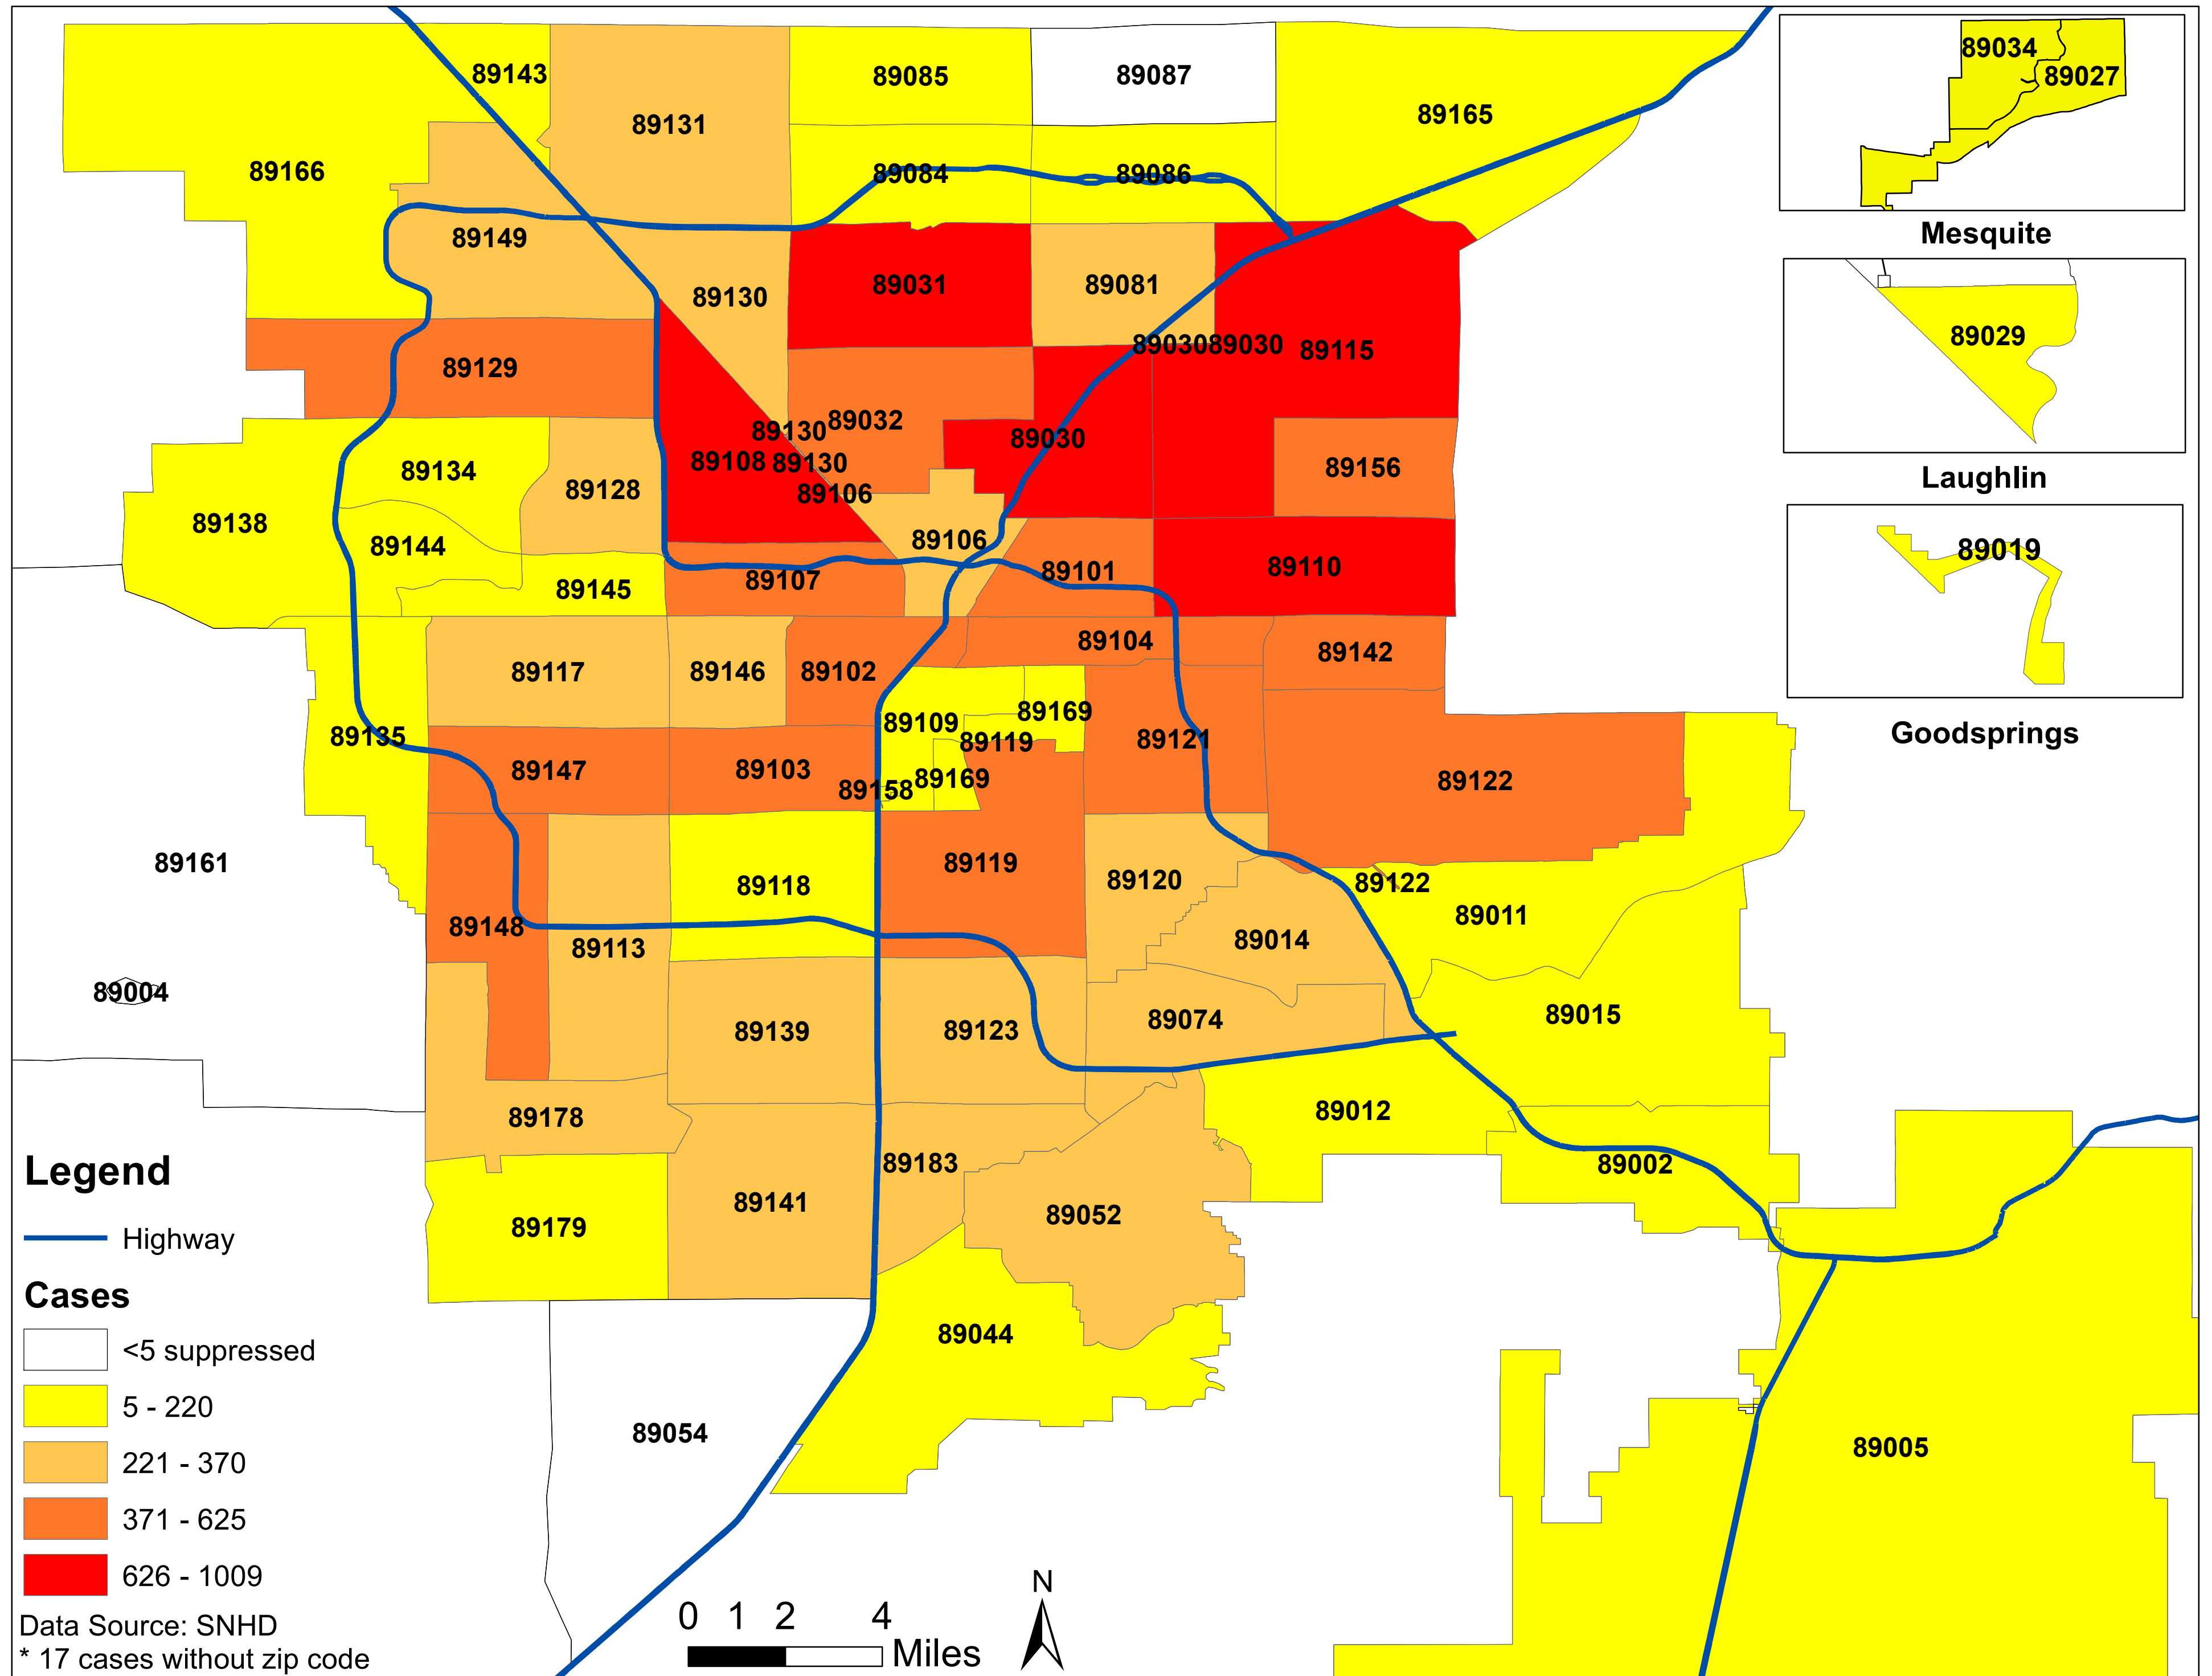

Number of COVID-19 cases by zip code in Clark county (07.06.2020)

Note: Numbers of cases by zip code in Logandale, Moapa, and Overton are less than 5 and suppressed.