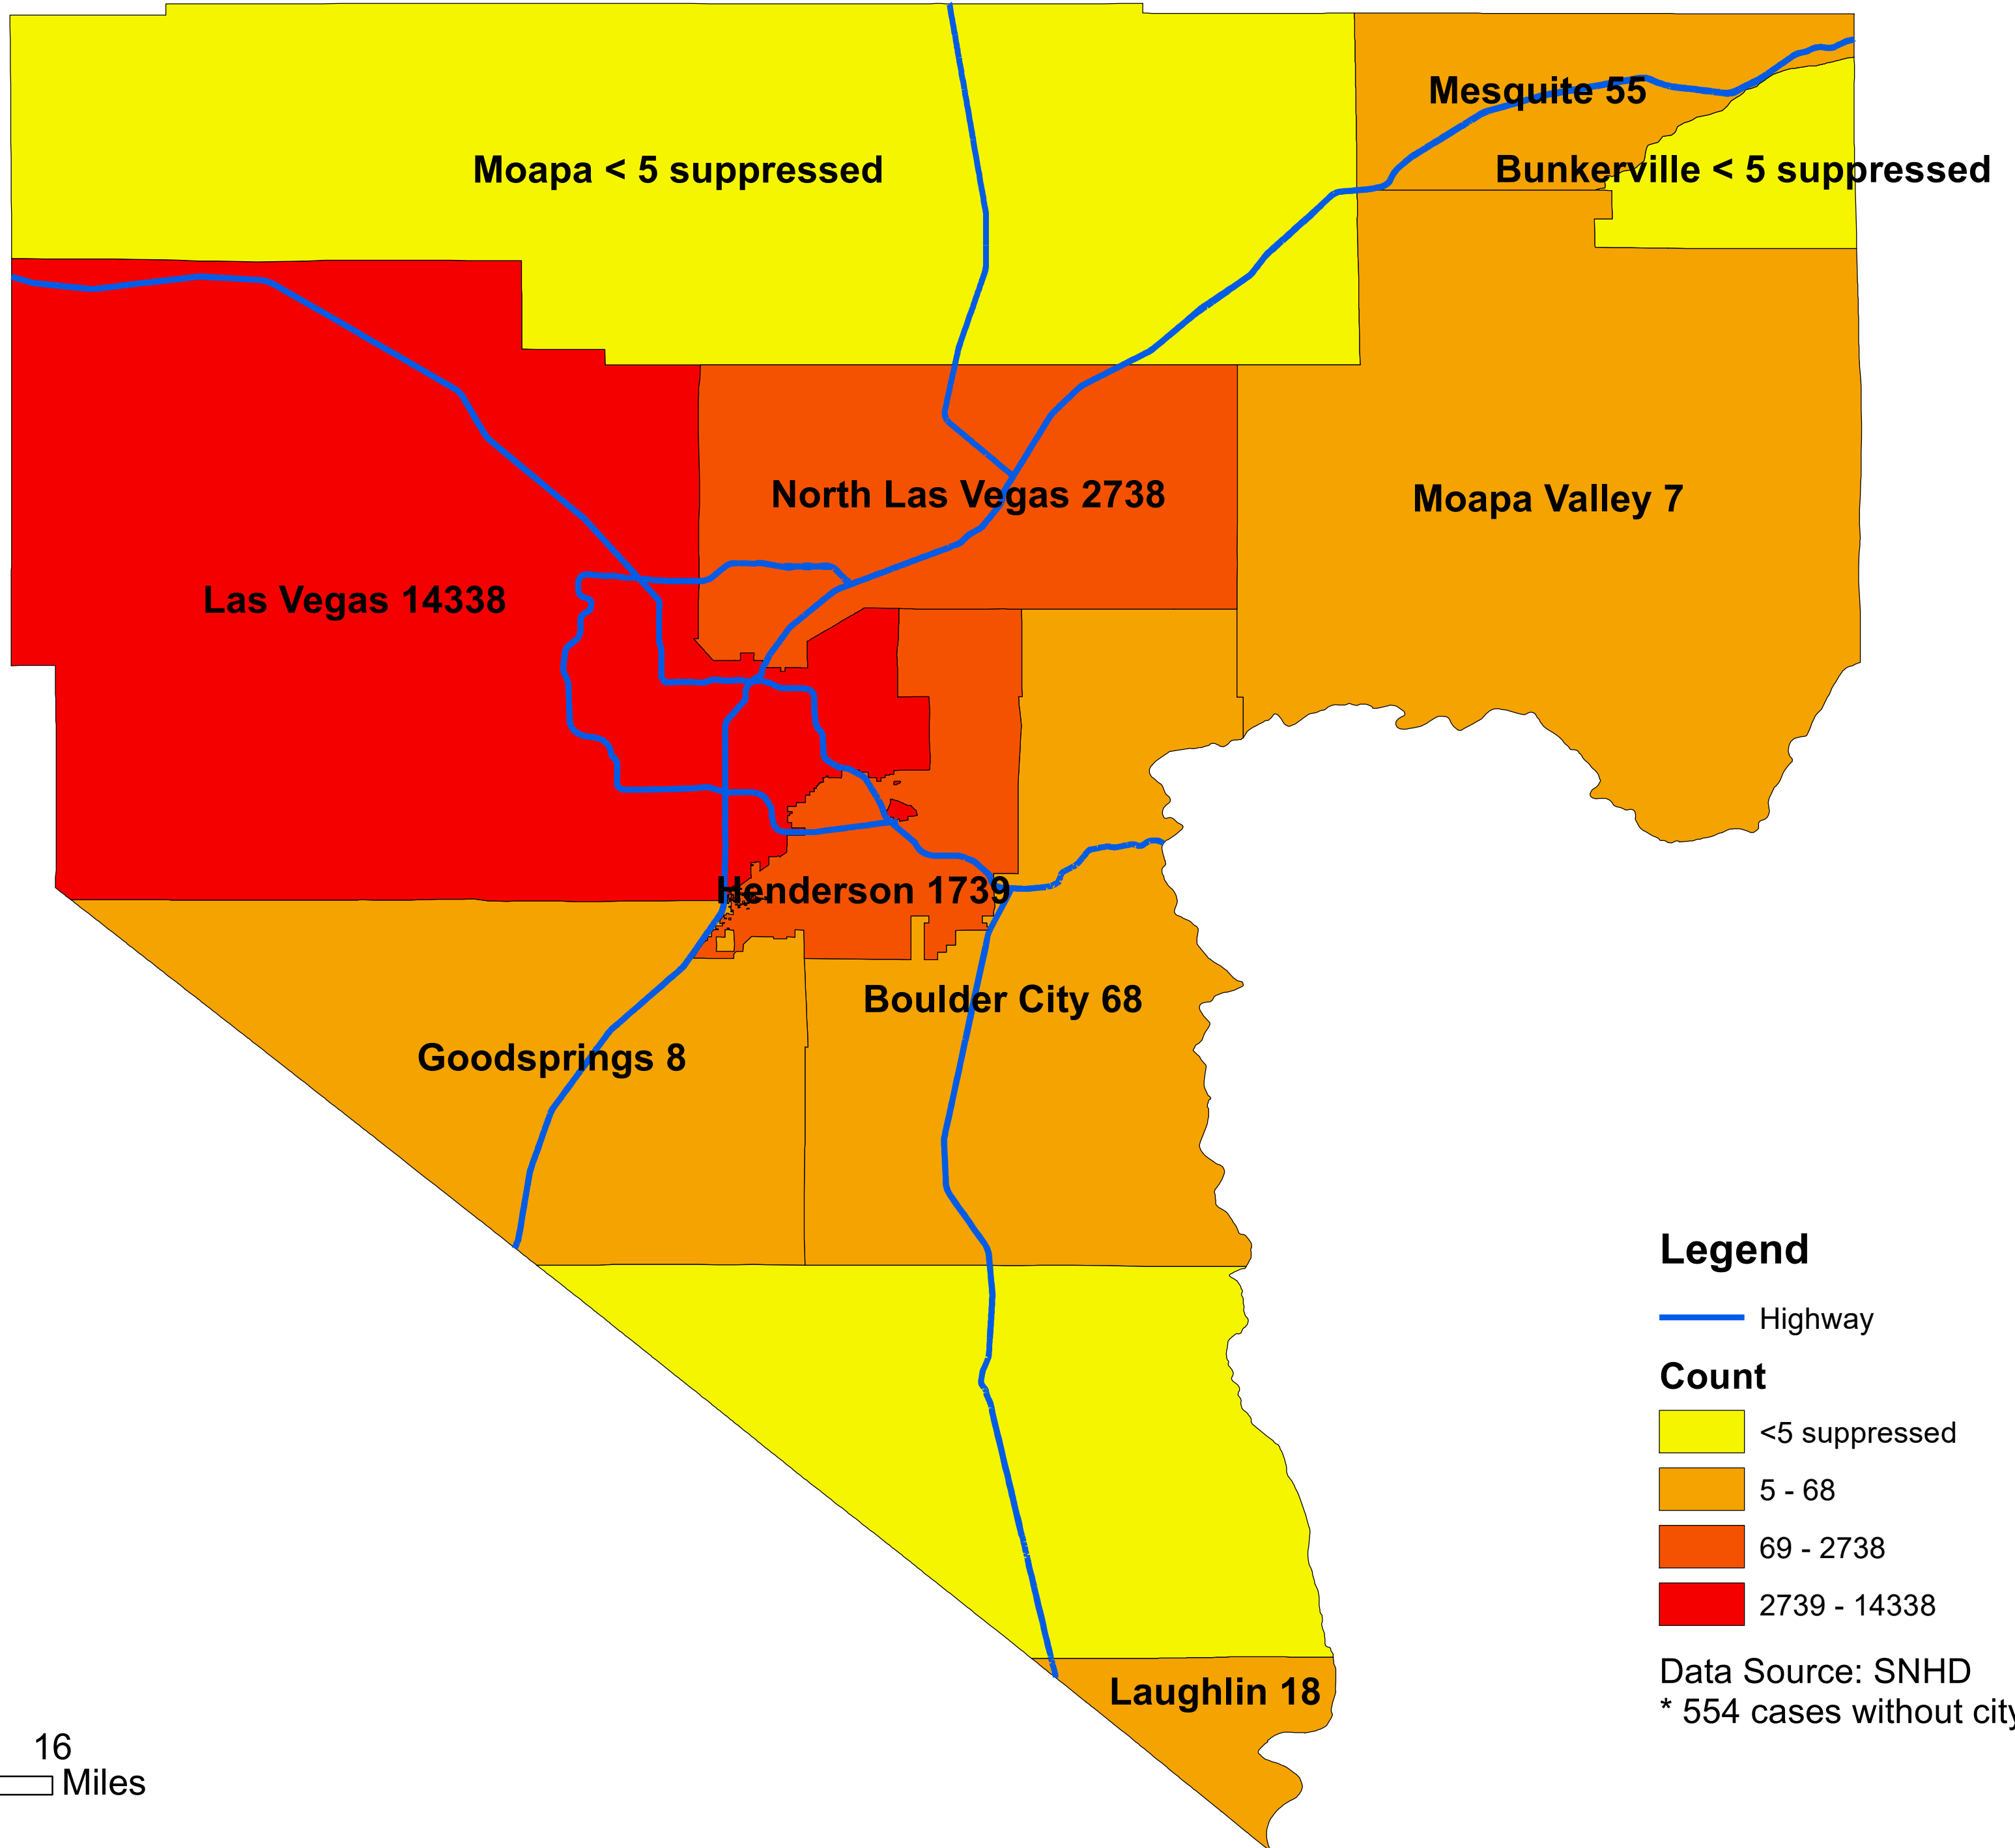

# Number of COVID-19 cases by city in Clark county (07.06.2020)

## Legend

— Highway

### Count

<5 suppressed

5 - 68

69 - 2738

2739 - 14338

Data Source: SNHD

\* 554 cases without city information

0 4 8 16  
Miles