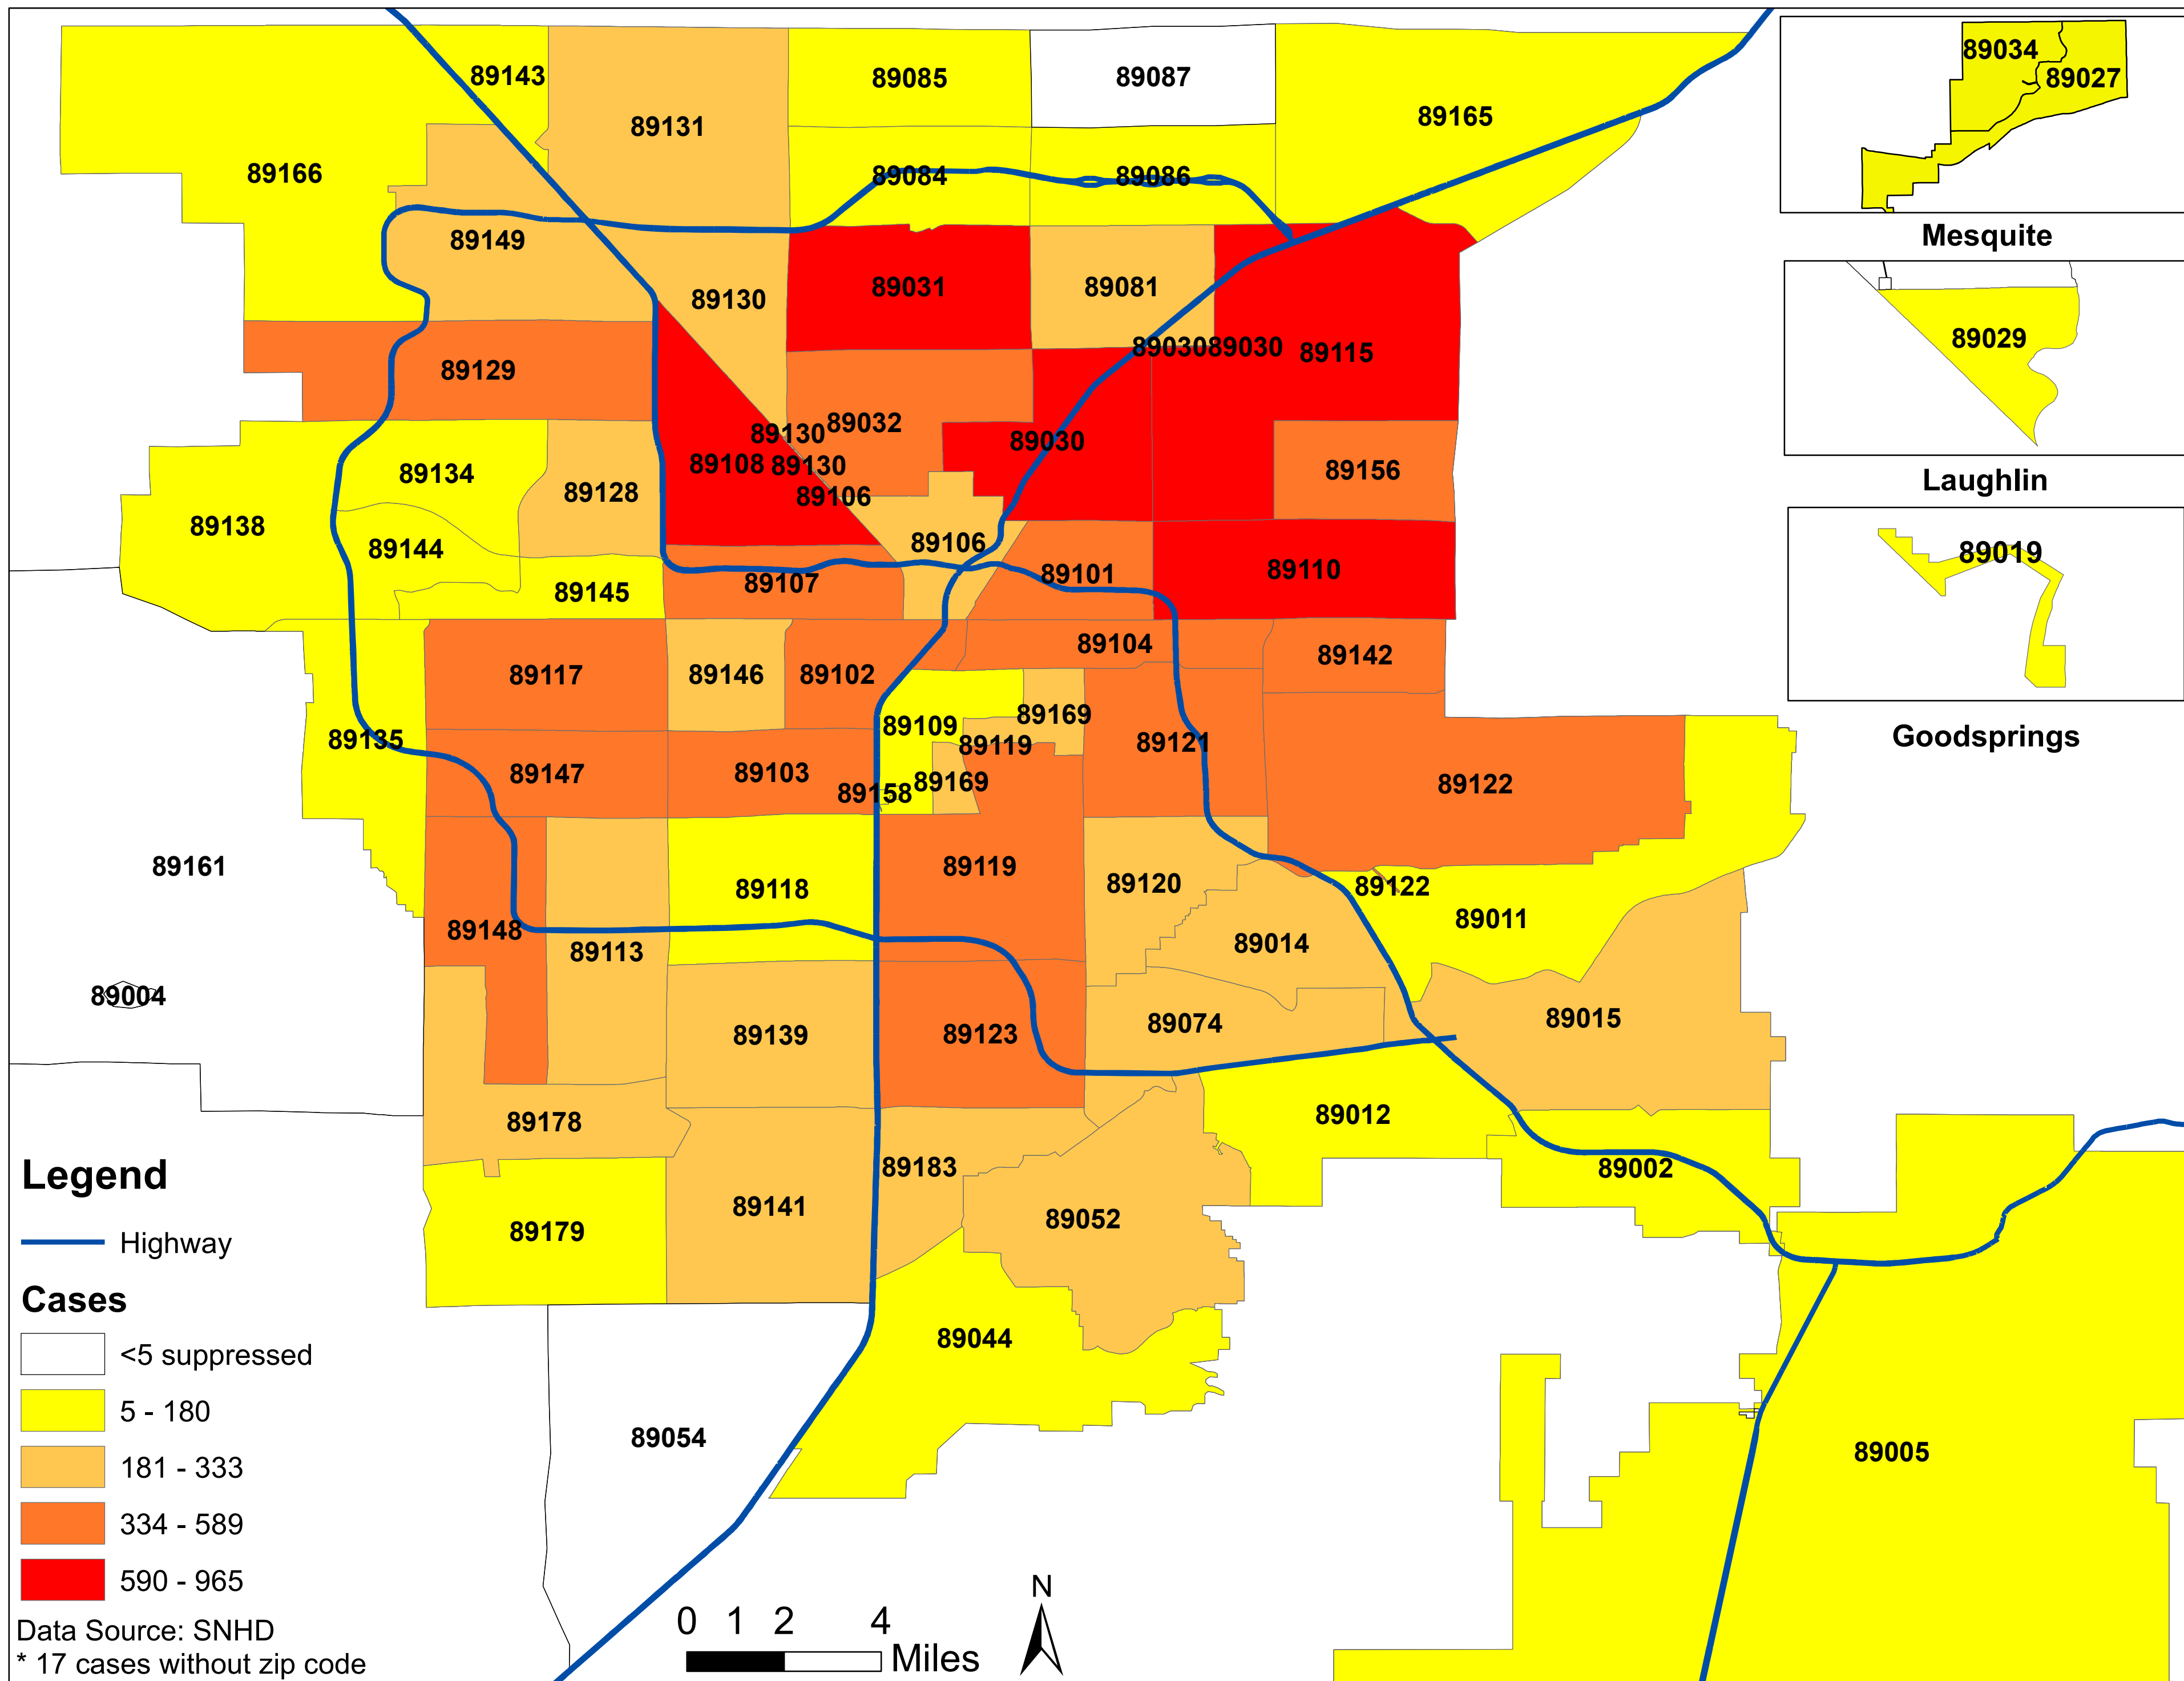

Number of COVID-19 cases by zip code in Clark county (07.05.2020)

Note: Numbers of cases by zip code in Logandale, Moapa, and Overton are less than 5 and suppressed.