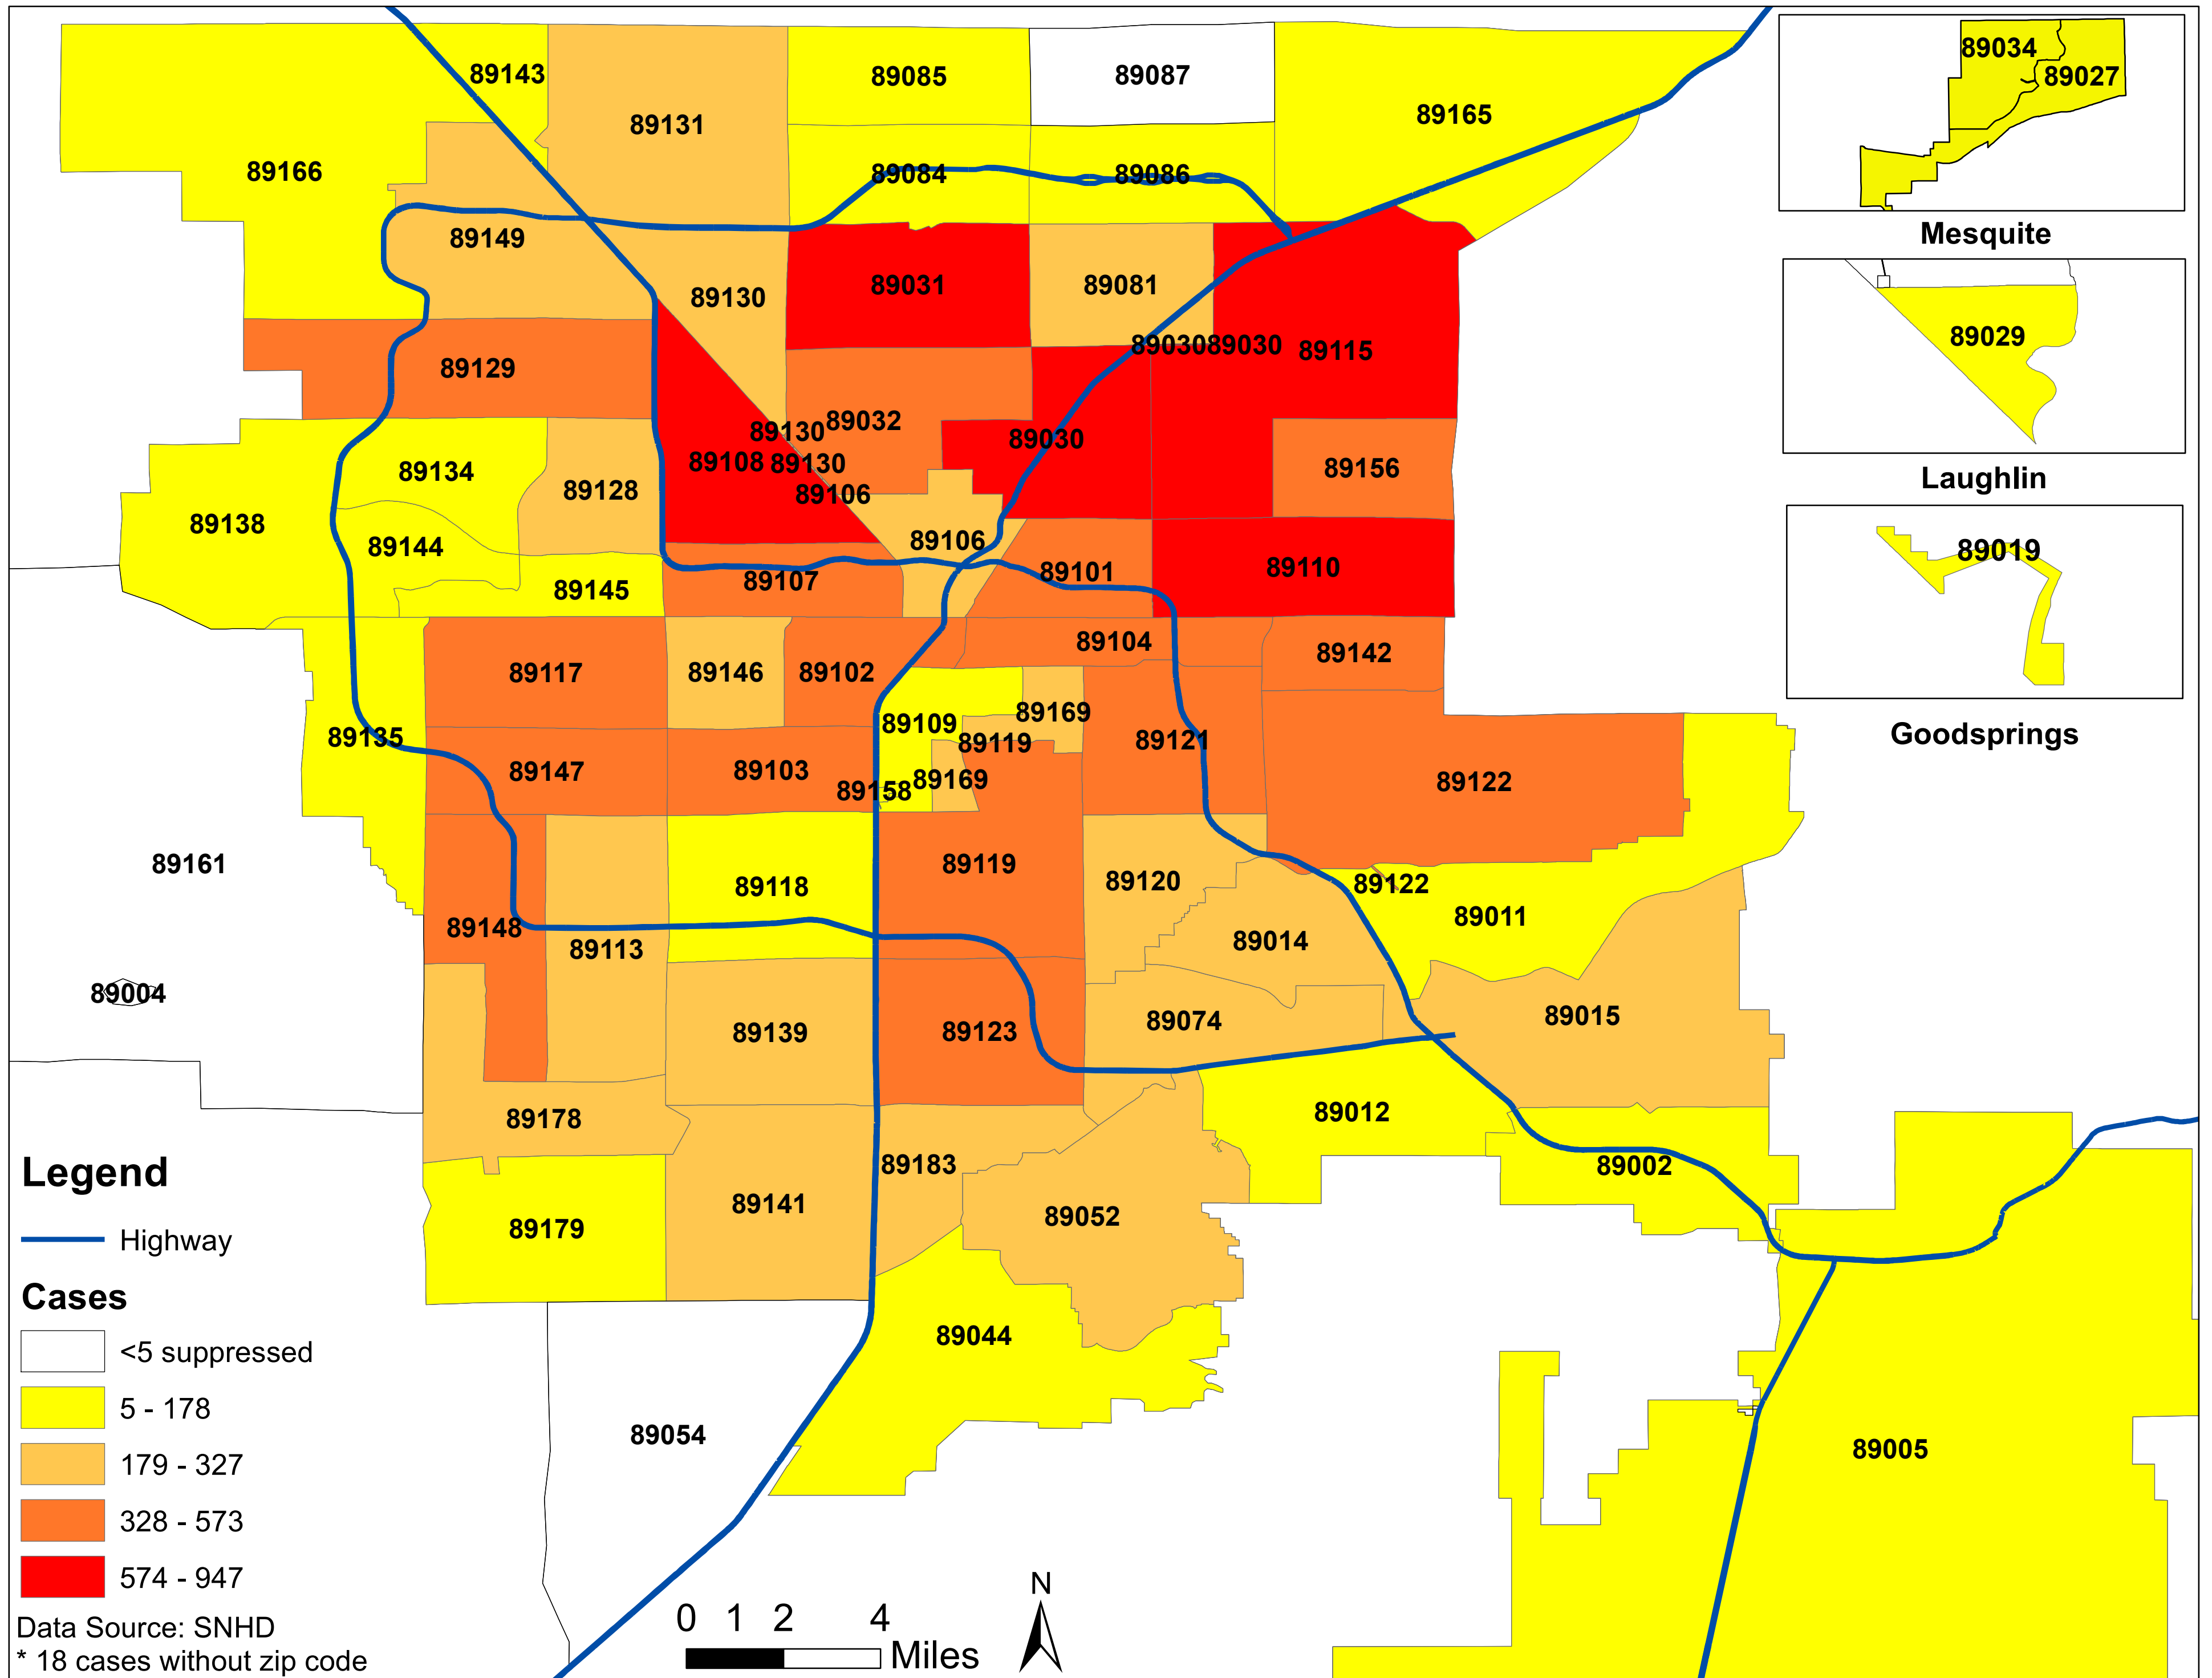

# Number of COVID-19 cases by zip code in Clark county (07.04.2020)

Note: Numbers of cases by zip code in Logandale, Moapa, and Overton are less than 5 and suppressed.