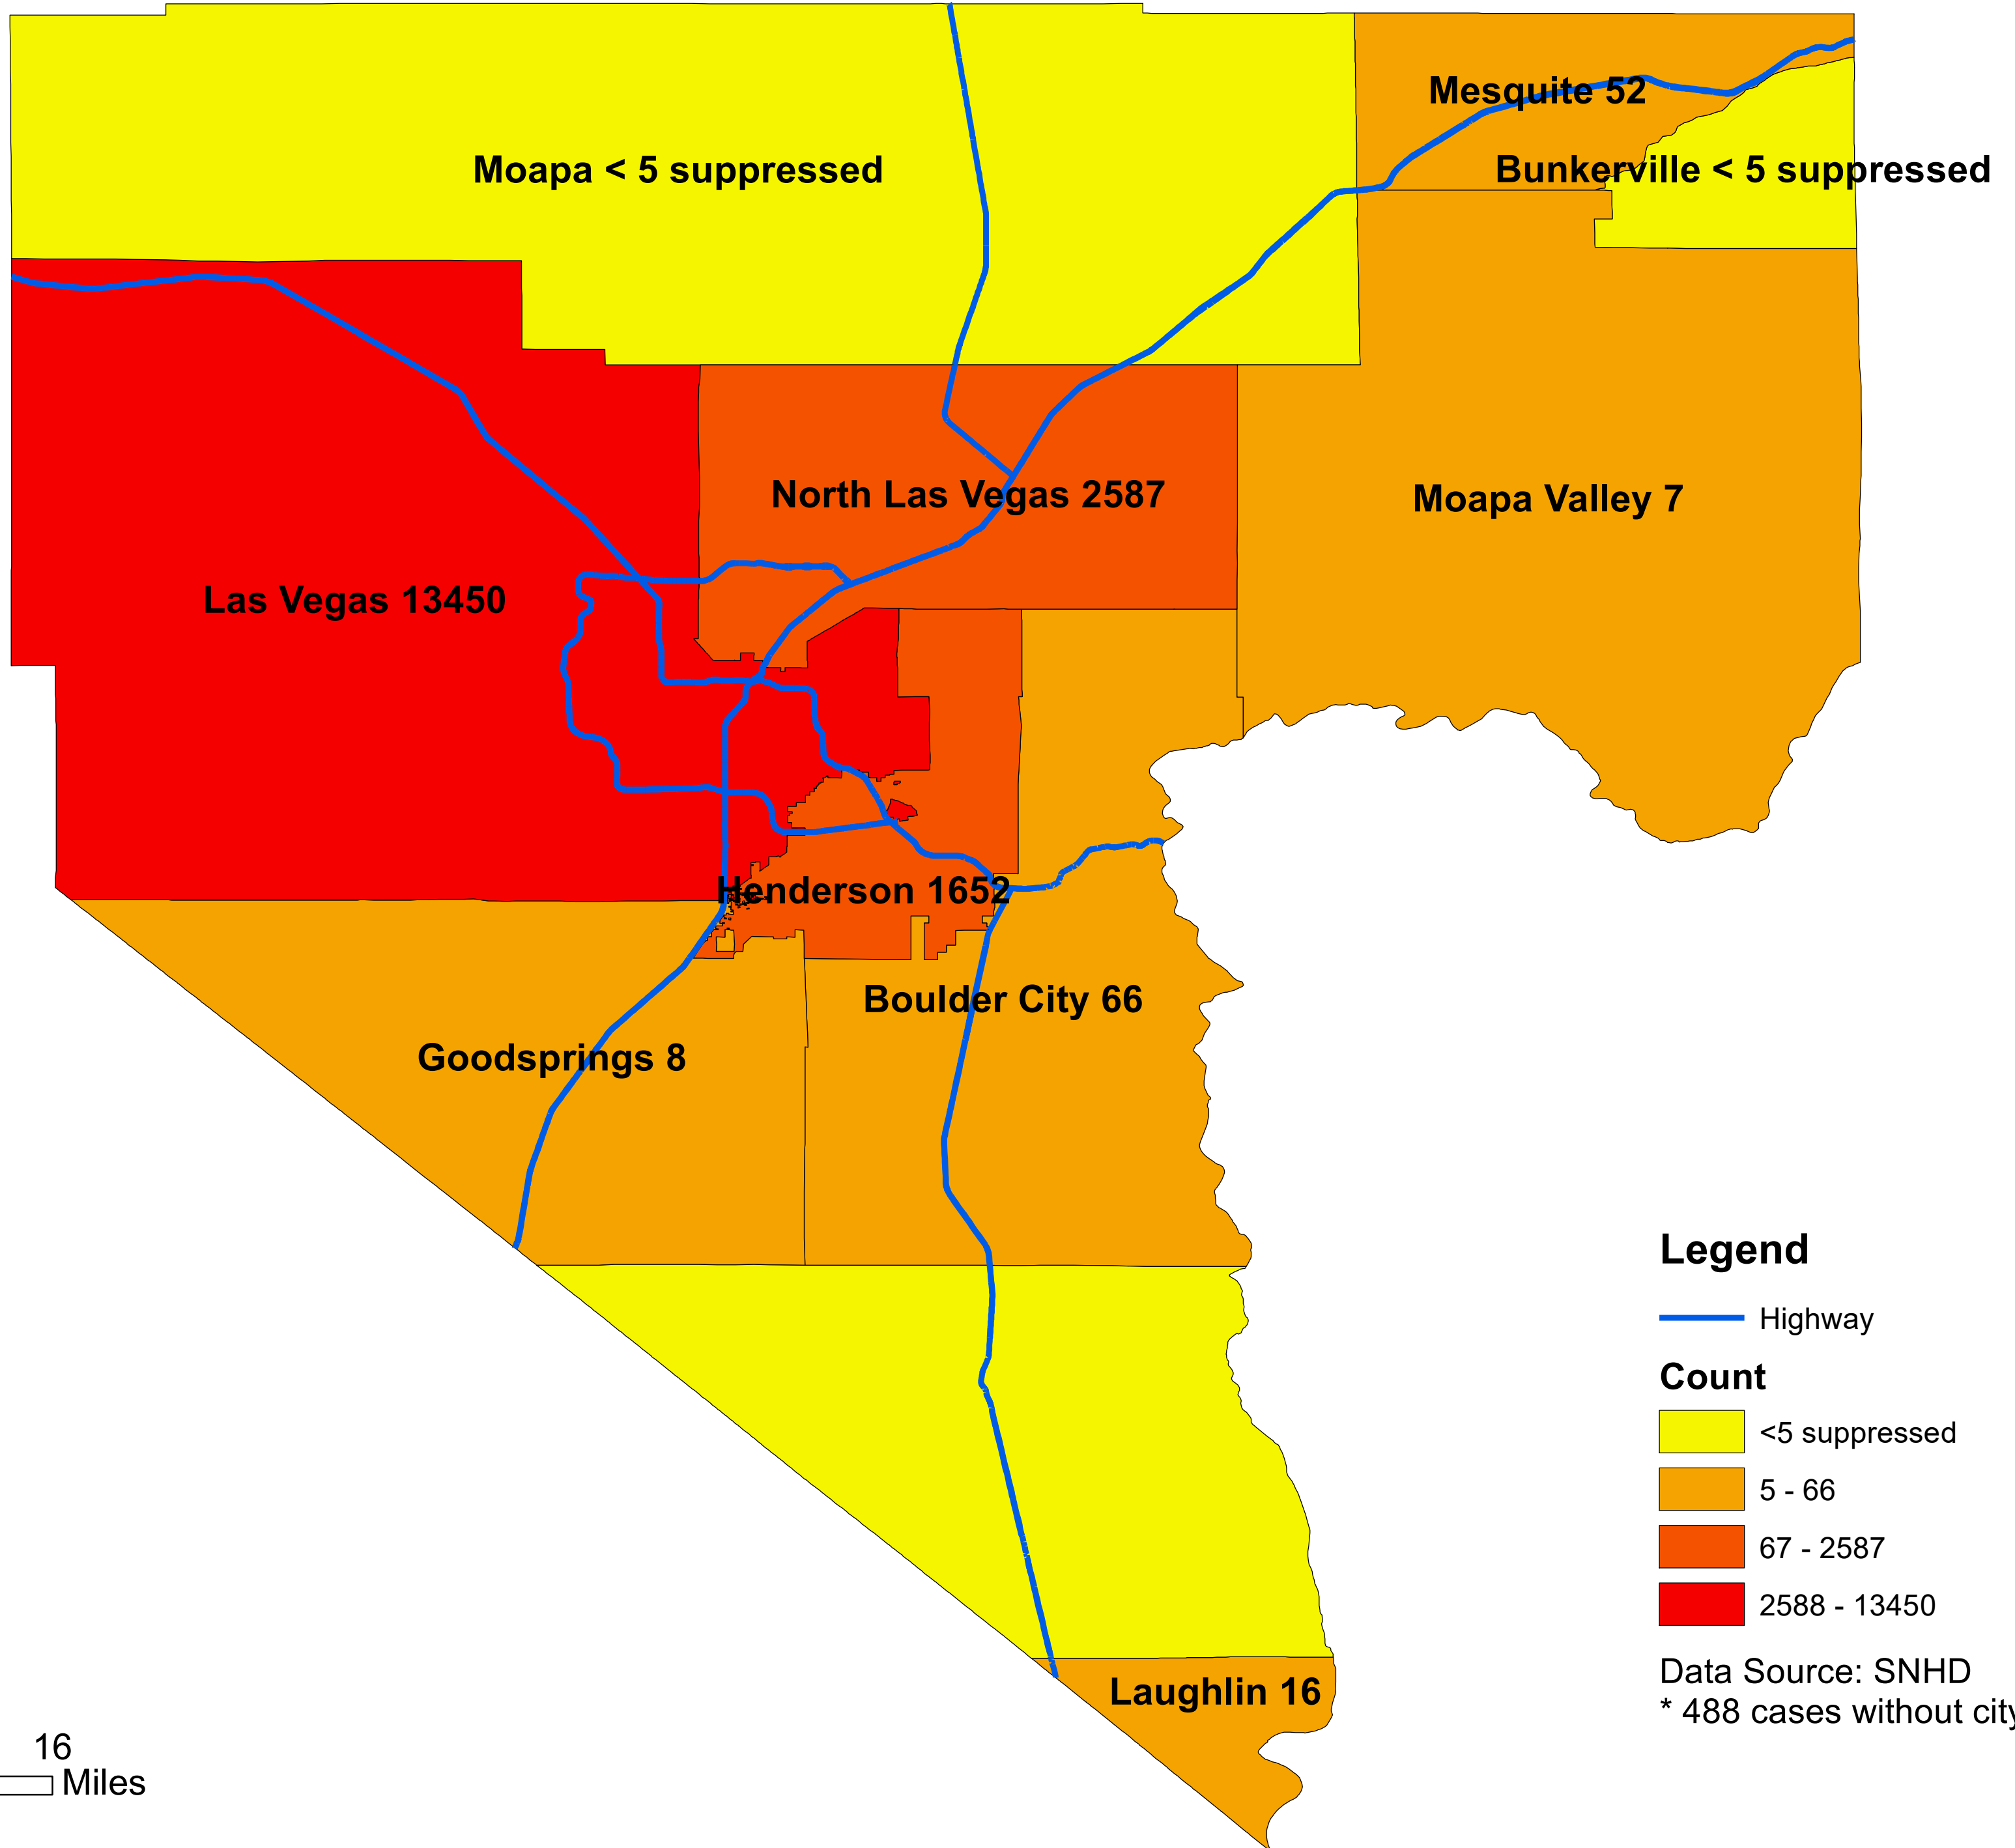

# Number of COVID-19 cases by city in Clark county (07.04.2020)

## Legend

— Highway

### Count

<5 suppressed

5 - 66

67 - 2587

2588 - 13450

Data Source: SNHD

\* 488 cases without city information

0 4 8 16 Miles