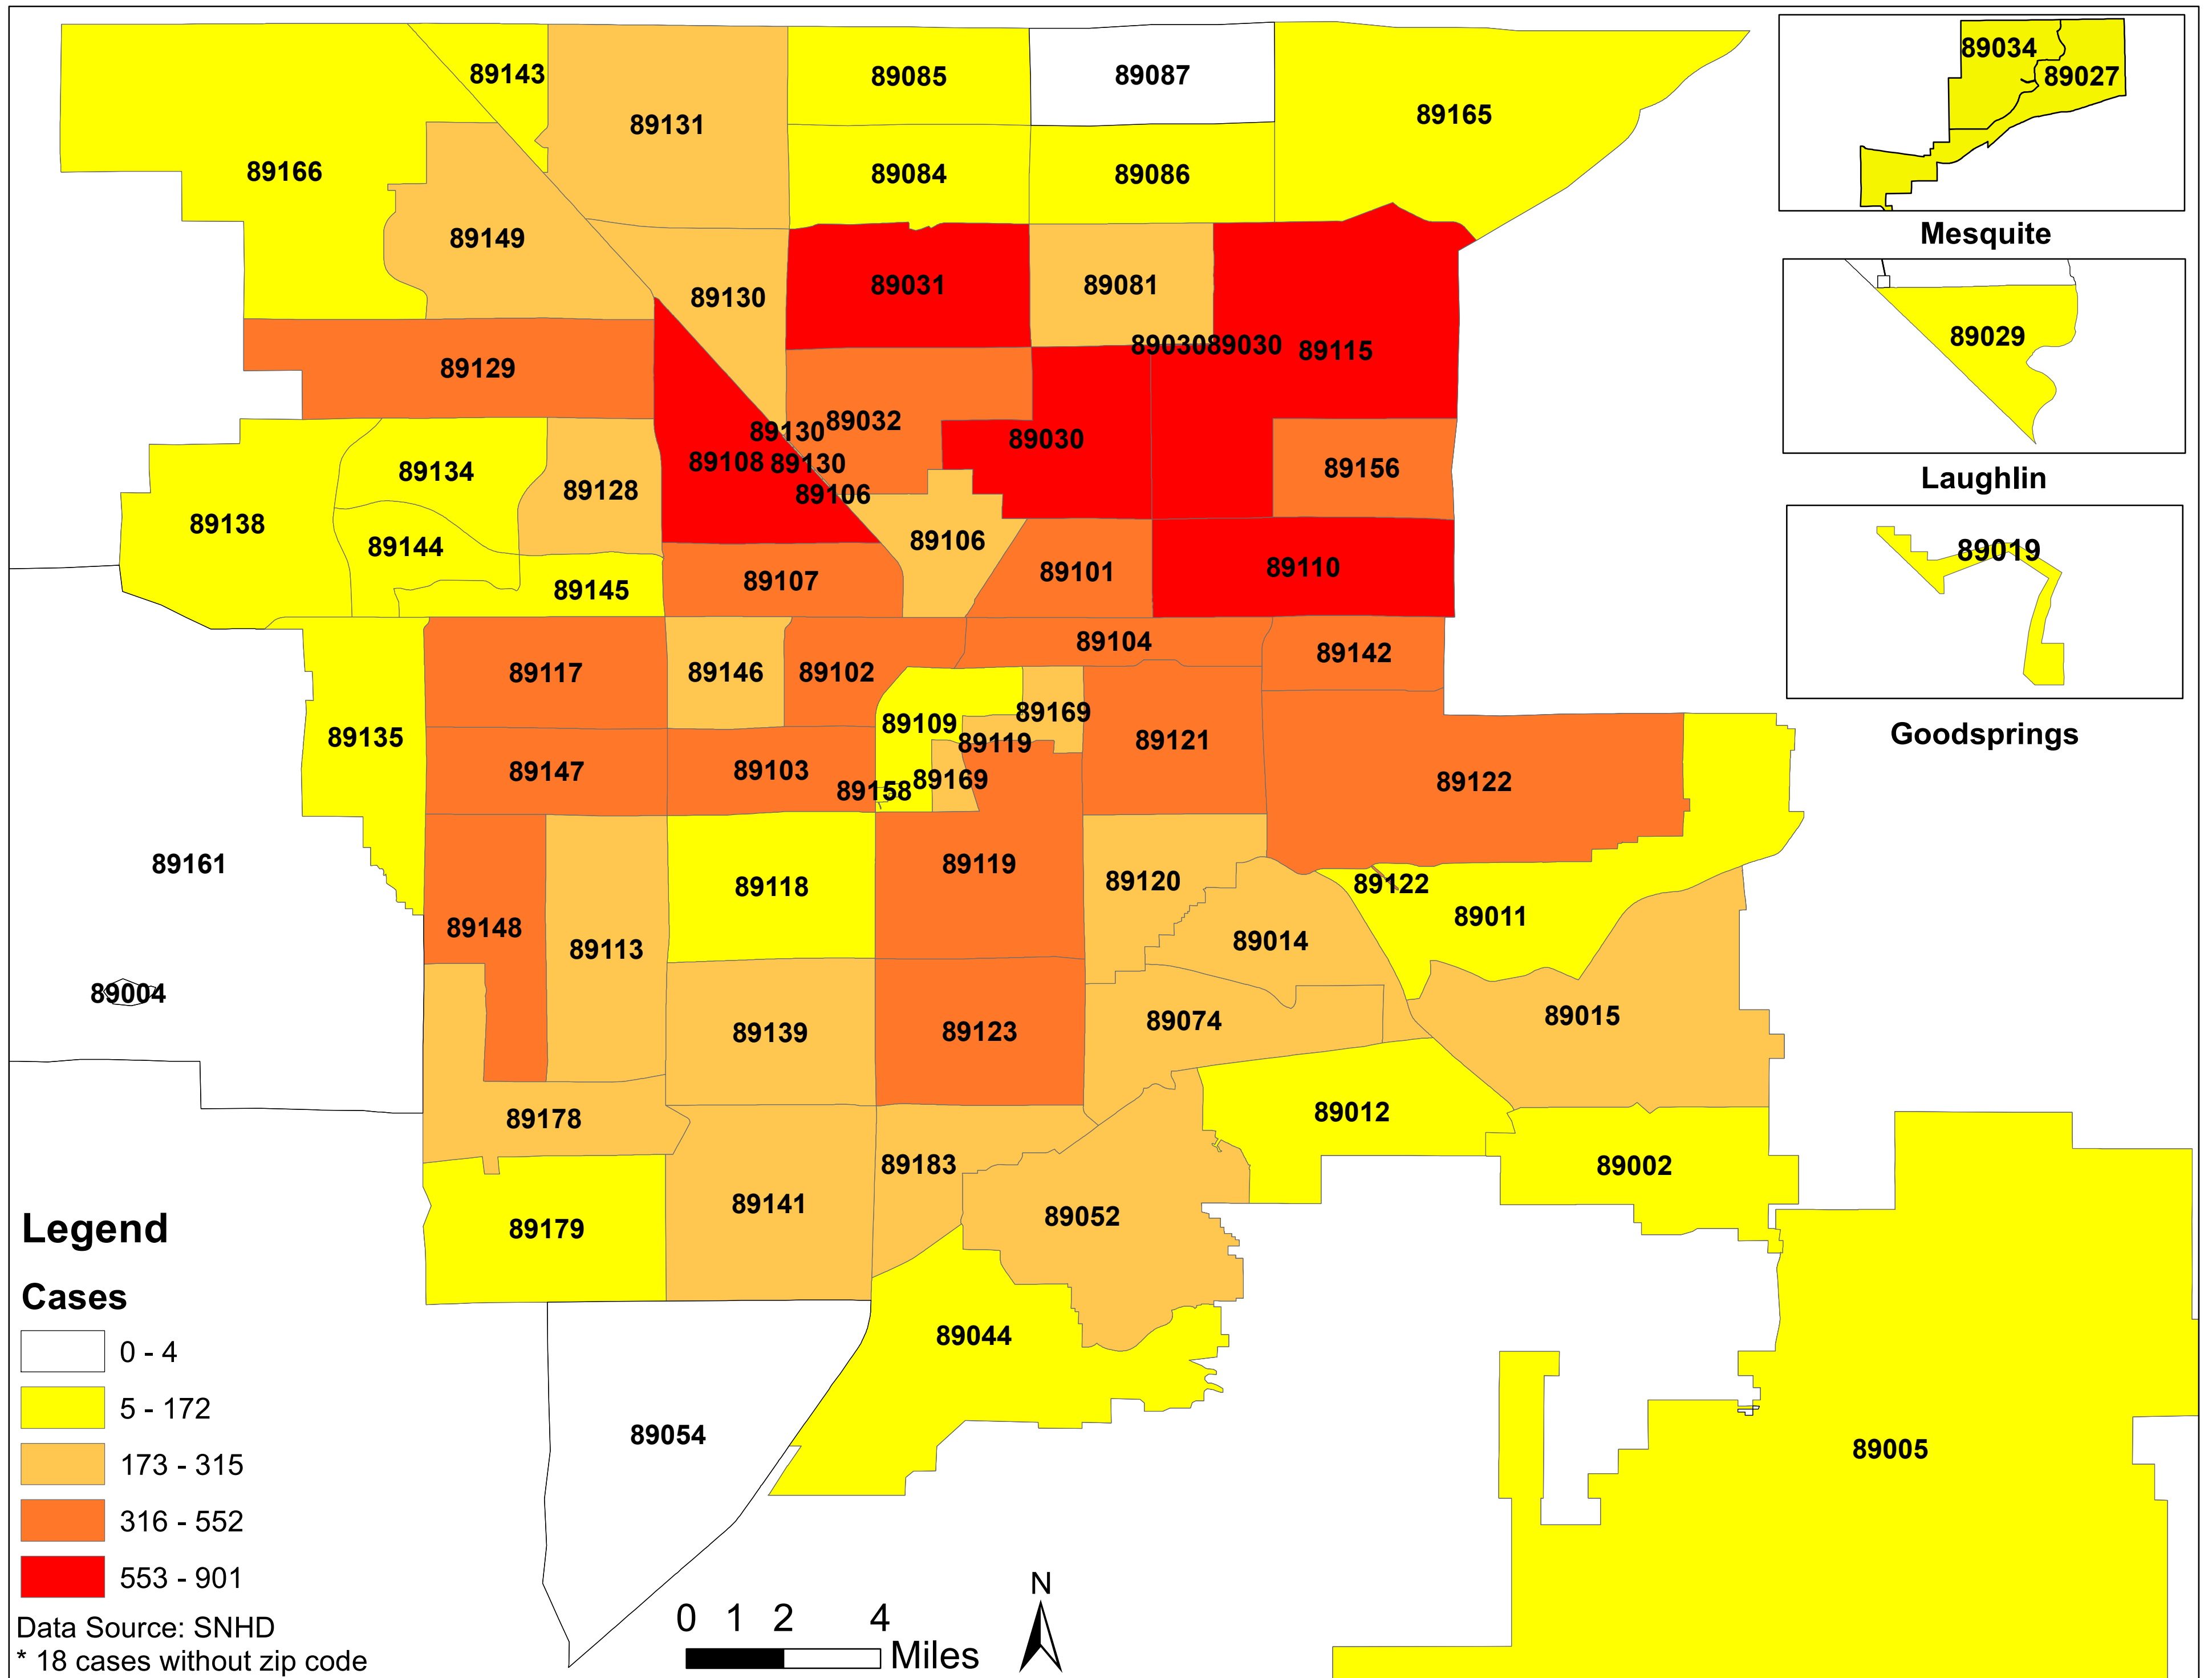

Number of COVID-19 cases by zip code in Clark county (07.03.2020)

Note: Numbers of cases by zip code in Logandale, Moapa, and Overton are less than 5 and suppressed.