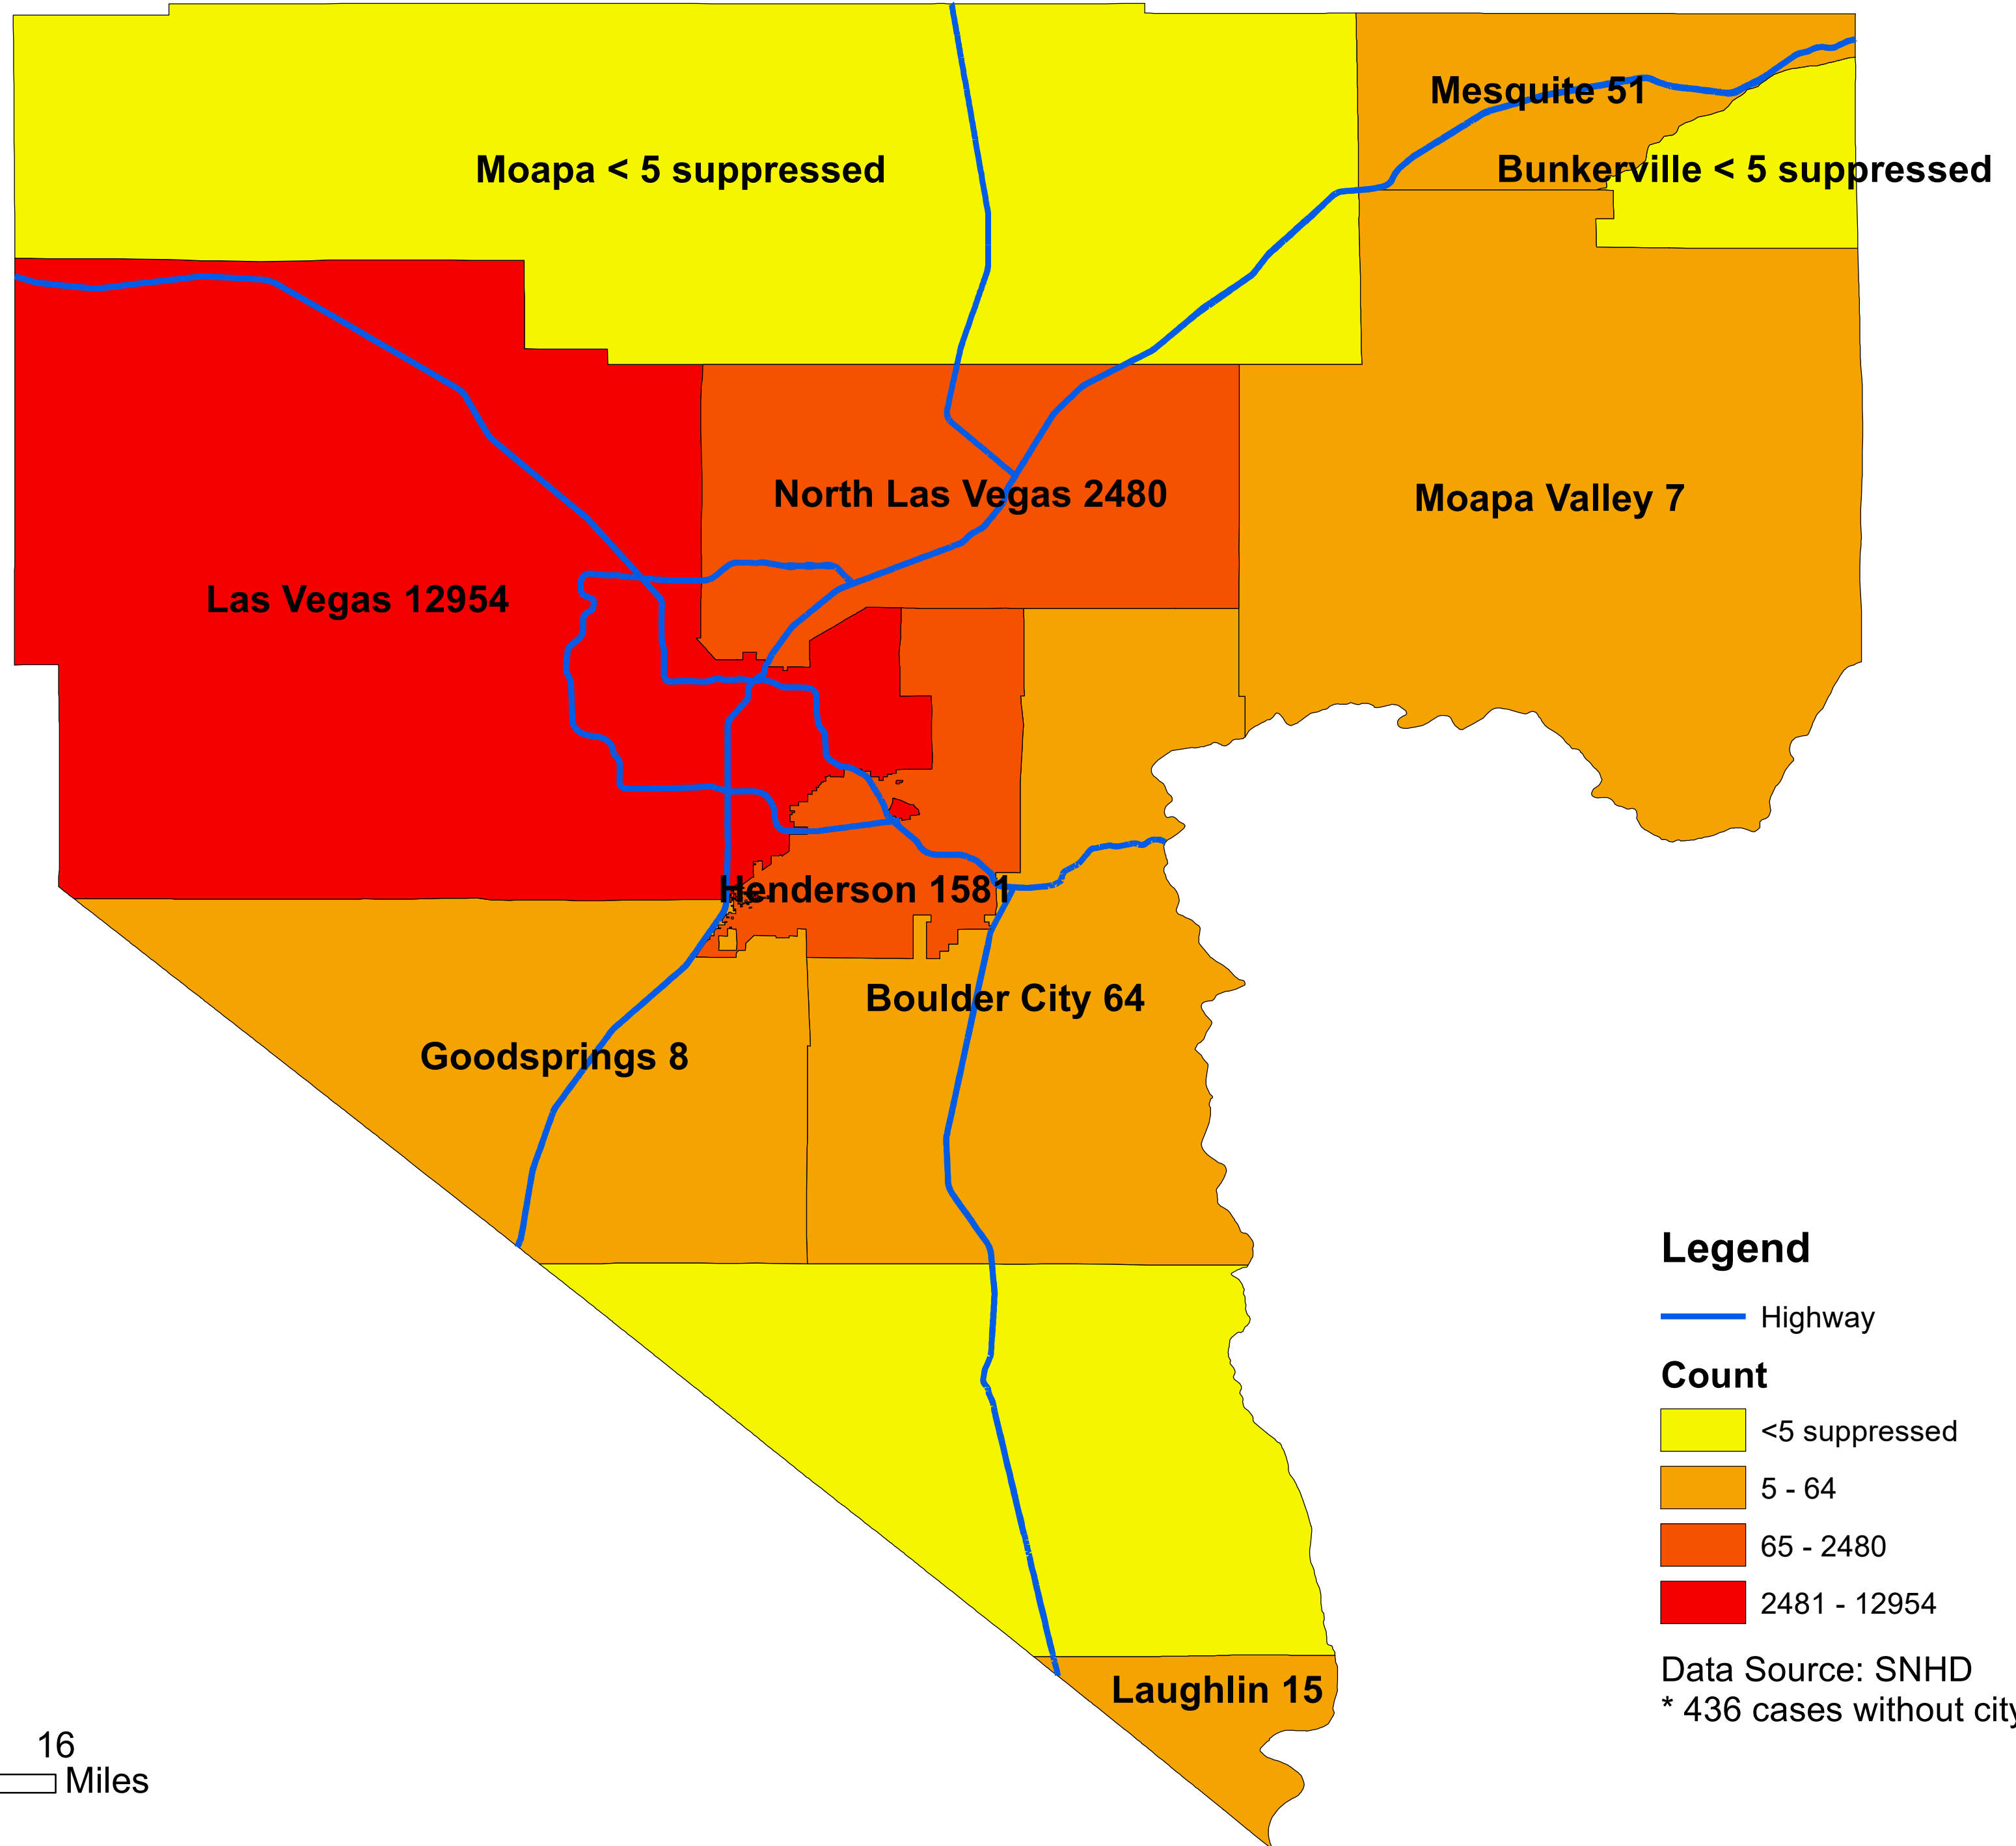

Number of COVID-19 cases by city in Clark county (07.03.2020)

Legend

— Highway

Count

<5 suppressed

5 - 64

65 - 2480

2481 - 12954

Data Source: SNHD

* 436 cases without city information

0 4 8 16 Miles