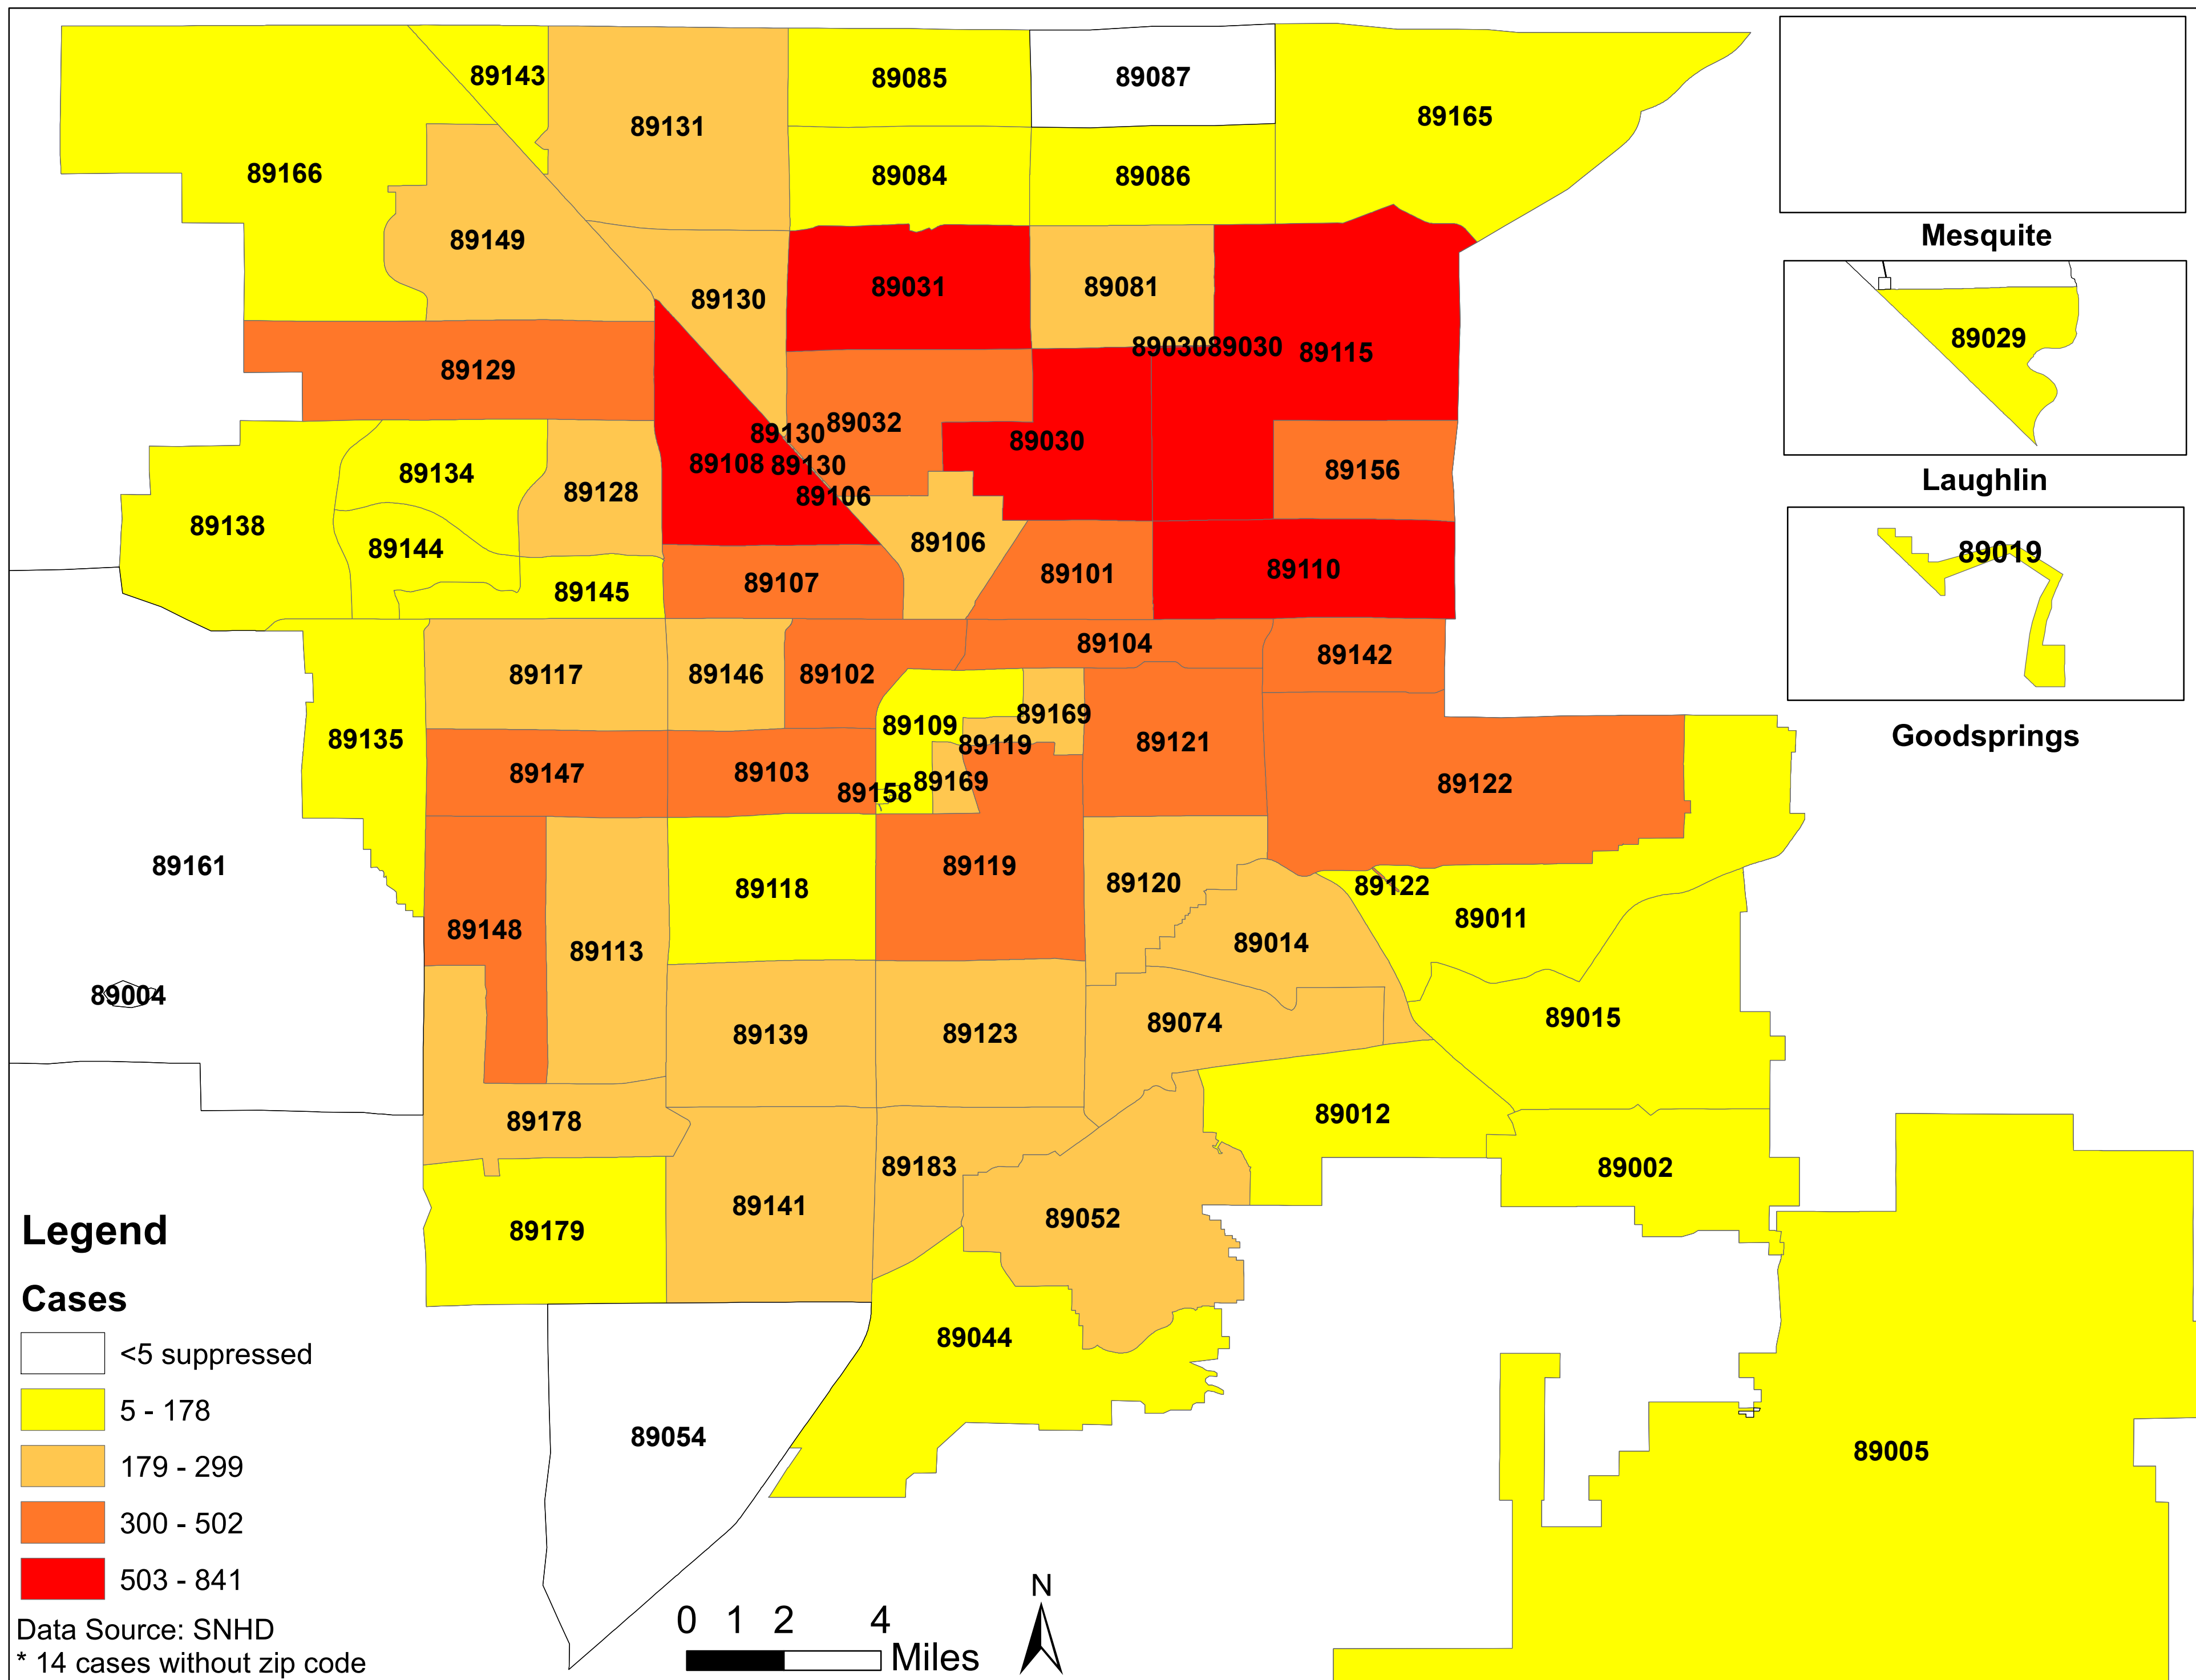

Number of COVID-19 cases by zip code in Clark county (07.01.2020)

Note: Numbers of cases by zip code in Logandale, Moapa, and Overton are less than 5 and suppressed.