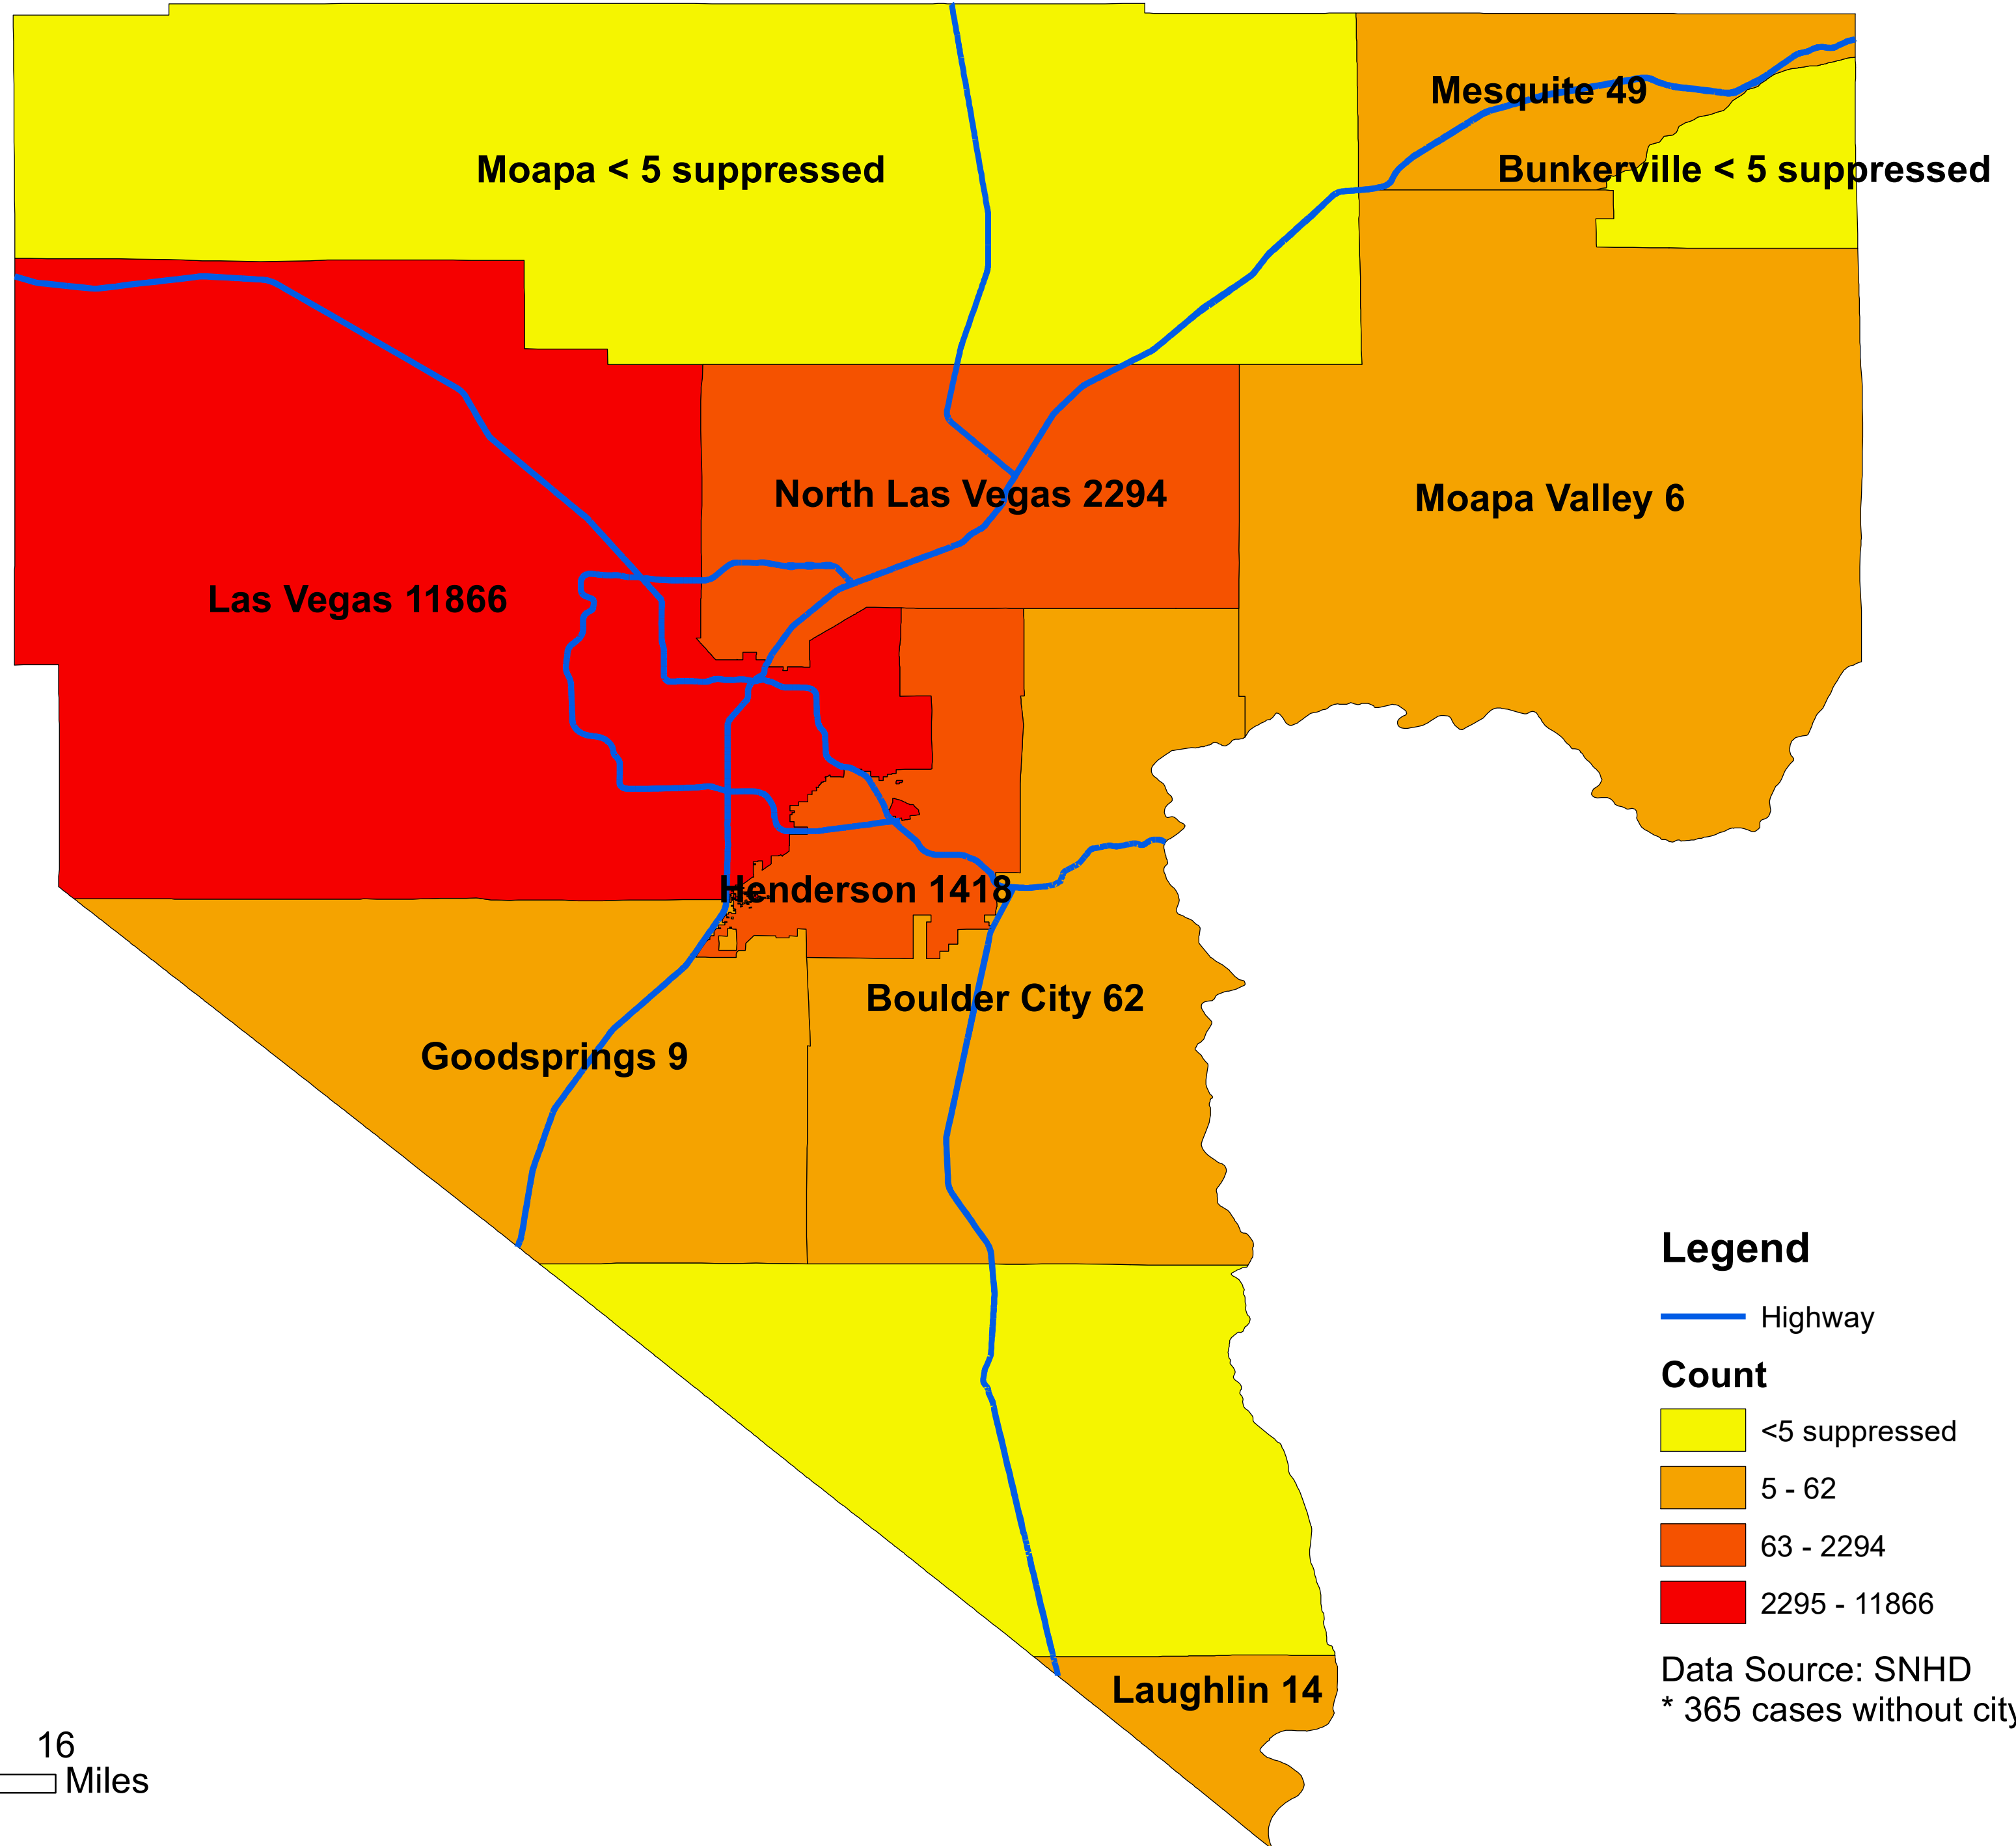

Number of COVID-19 cases by city in Clark county (07.01.2020)

Legend

— Highway

Count

<5 suppressed

5 - 62

63 - 2294

2295 - 11866

Data Source: SNHD

* 365 cases without city information

0 4 8 16
Miles