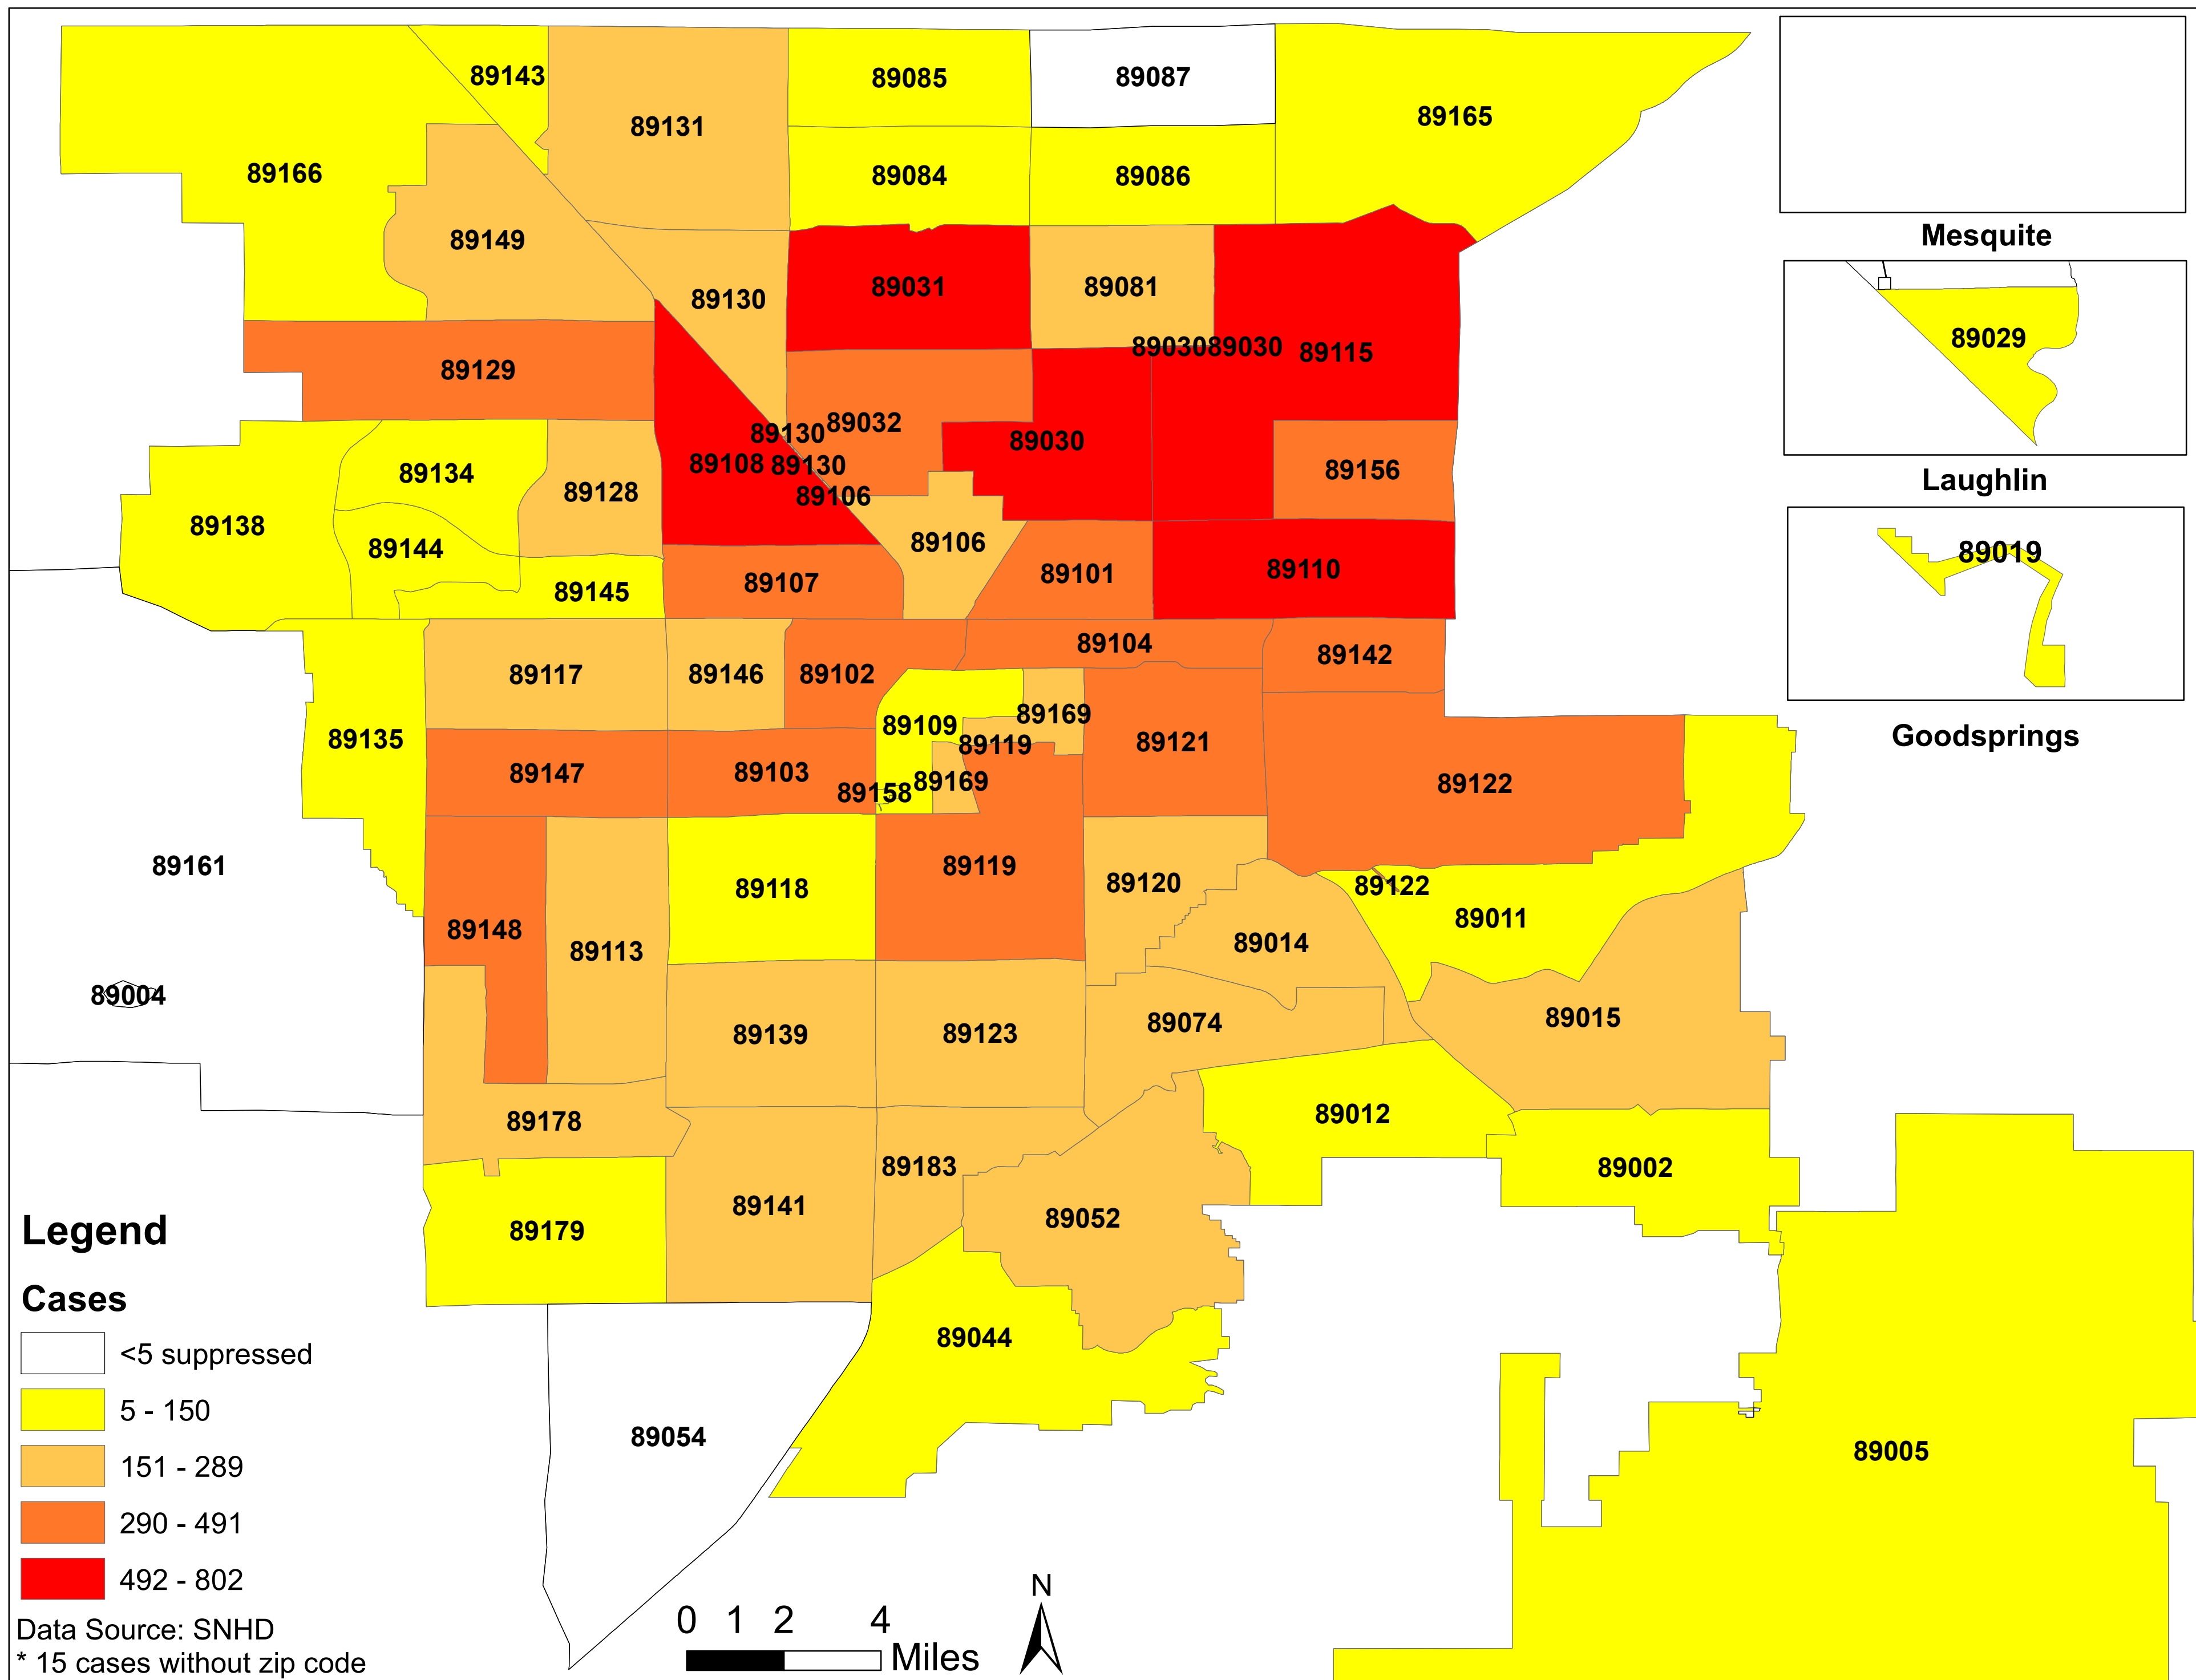

Number of COVID-19 cases by zip code in Clark county (06.30.2020)

Note: Numbers of cases by zip code in Logandale, Moapa, and Overton are less than 5 and suppressed.