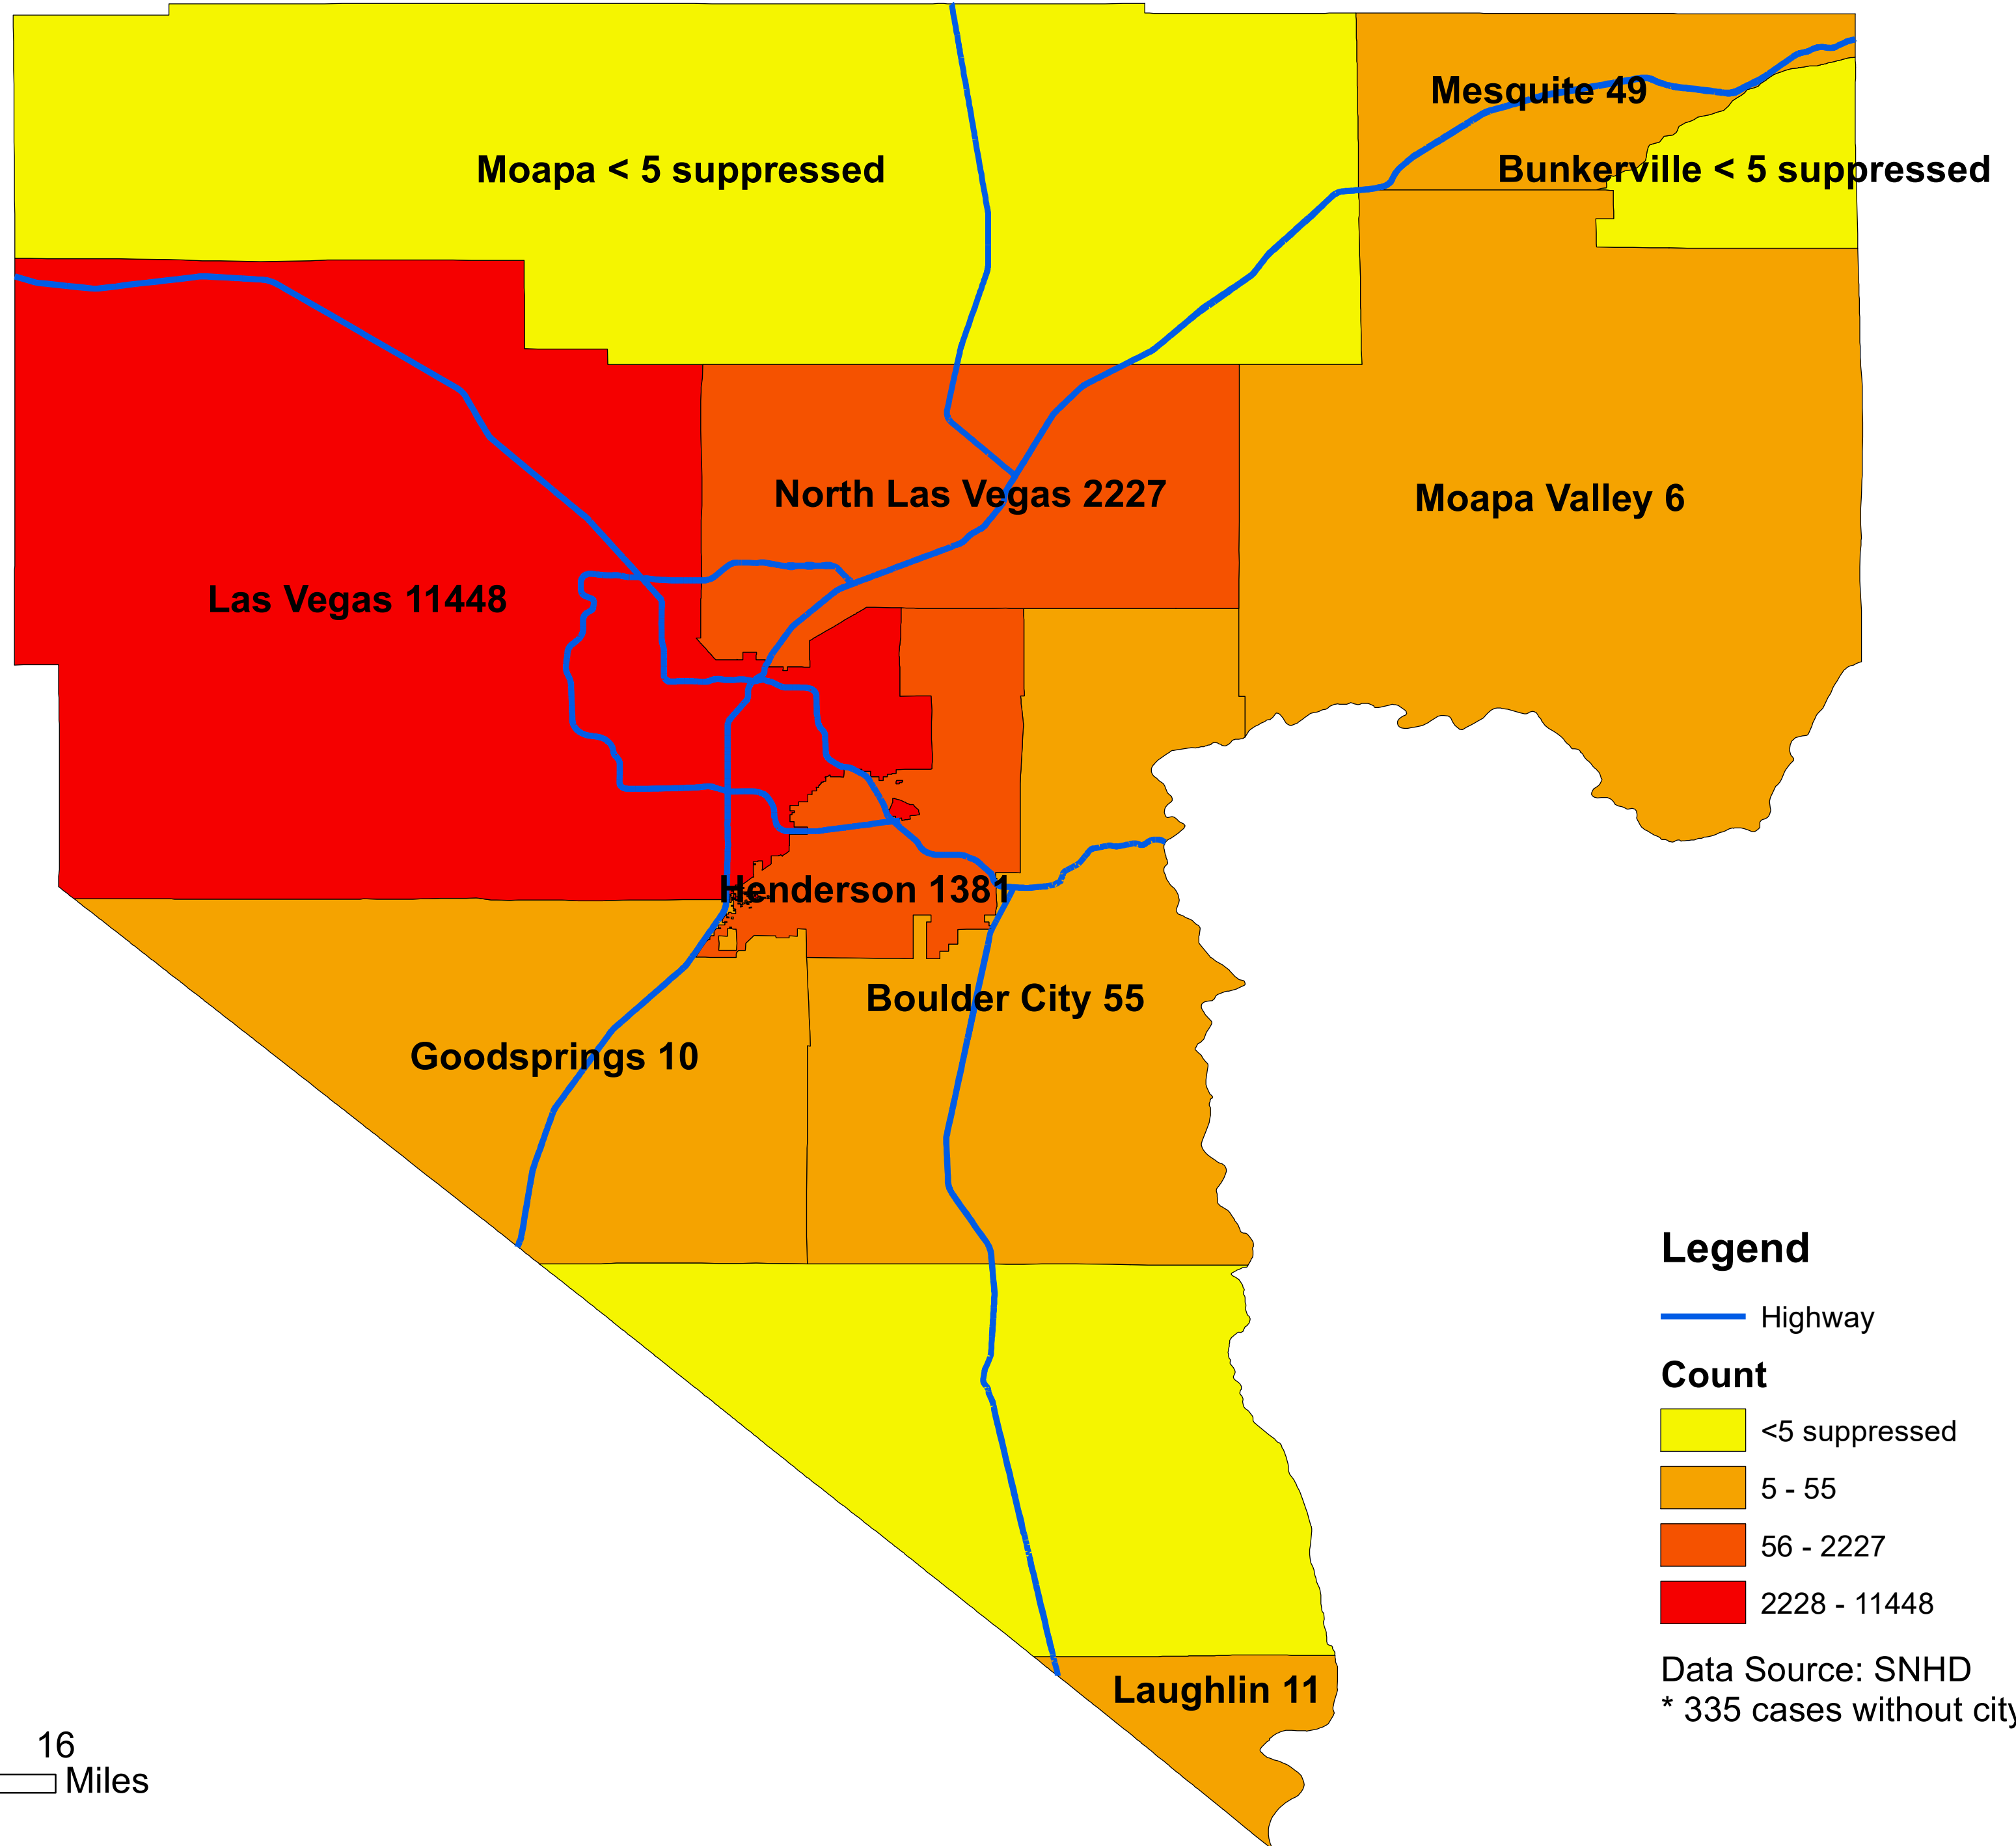

# Number of COVID-19 cases by city in Clark county (06.30.2020)

## Legend

— Highway

### Count

<5 suppressed

5 - 55

56 - 2227

2228 - 11448

Data Source: SNHD

\* 335 cases without city information

0 4 8 16  
Miles