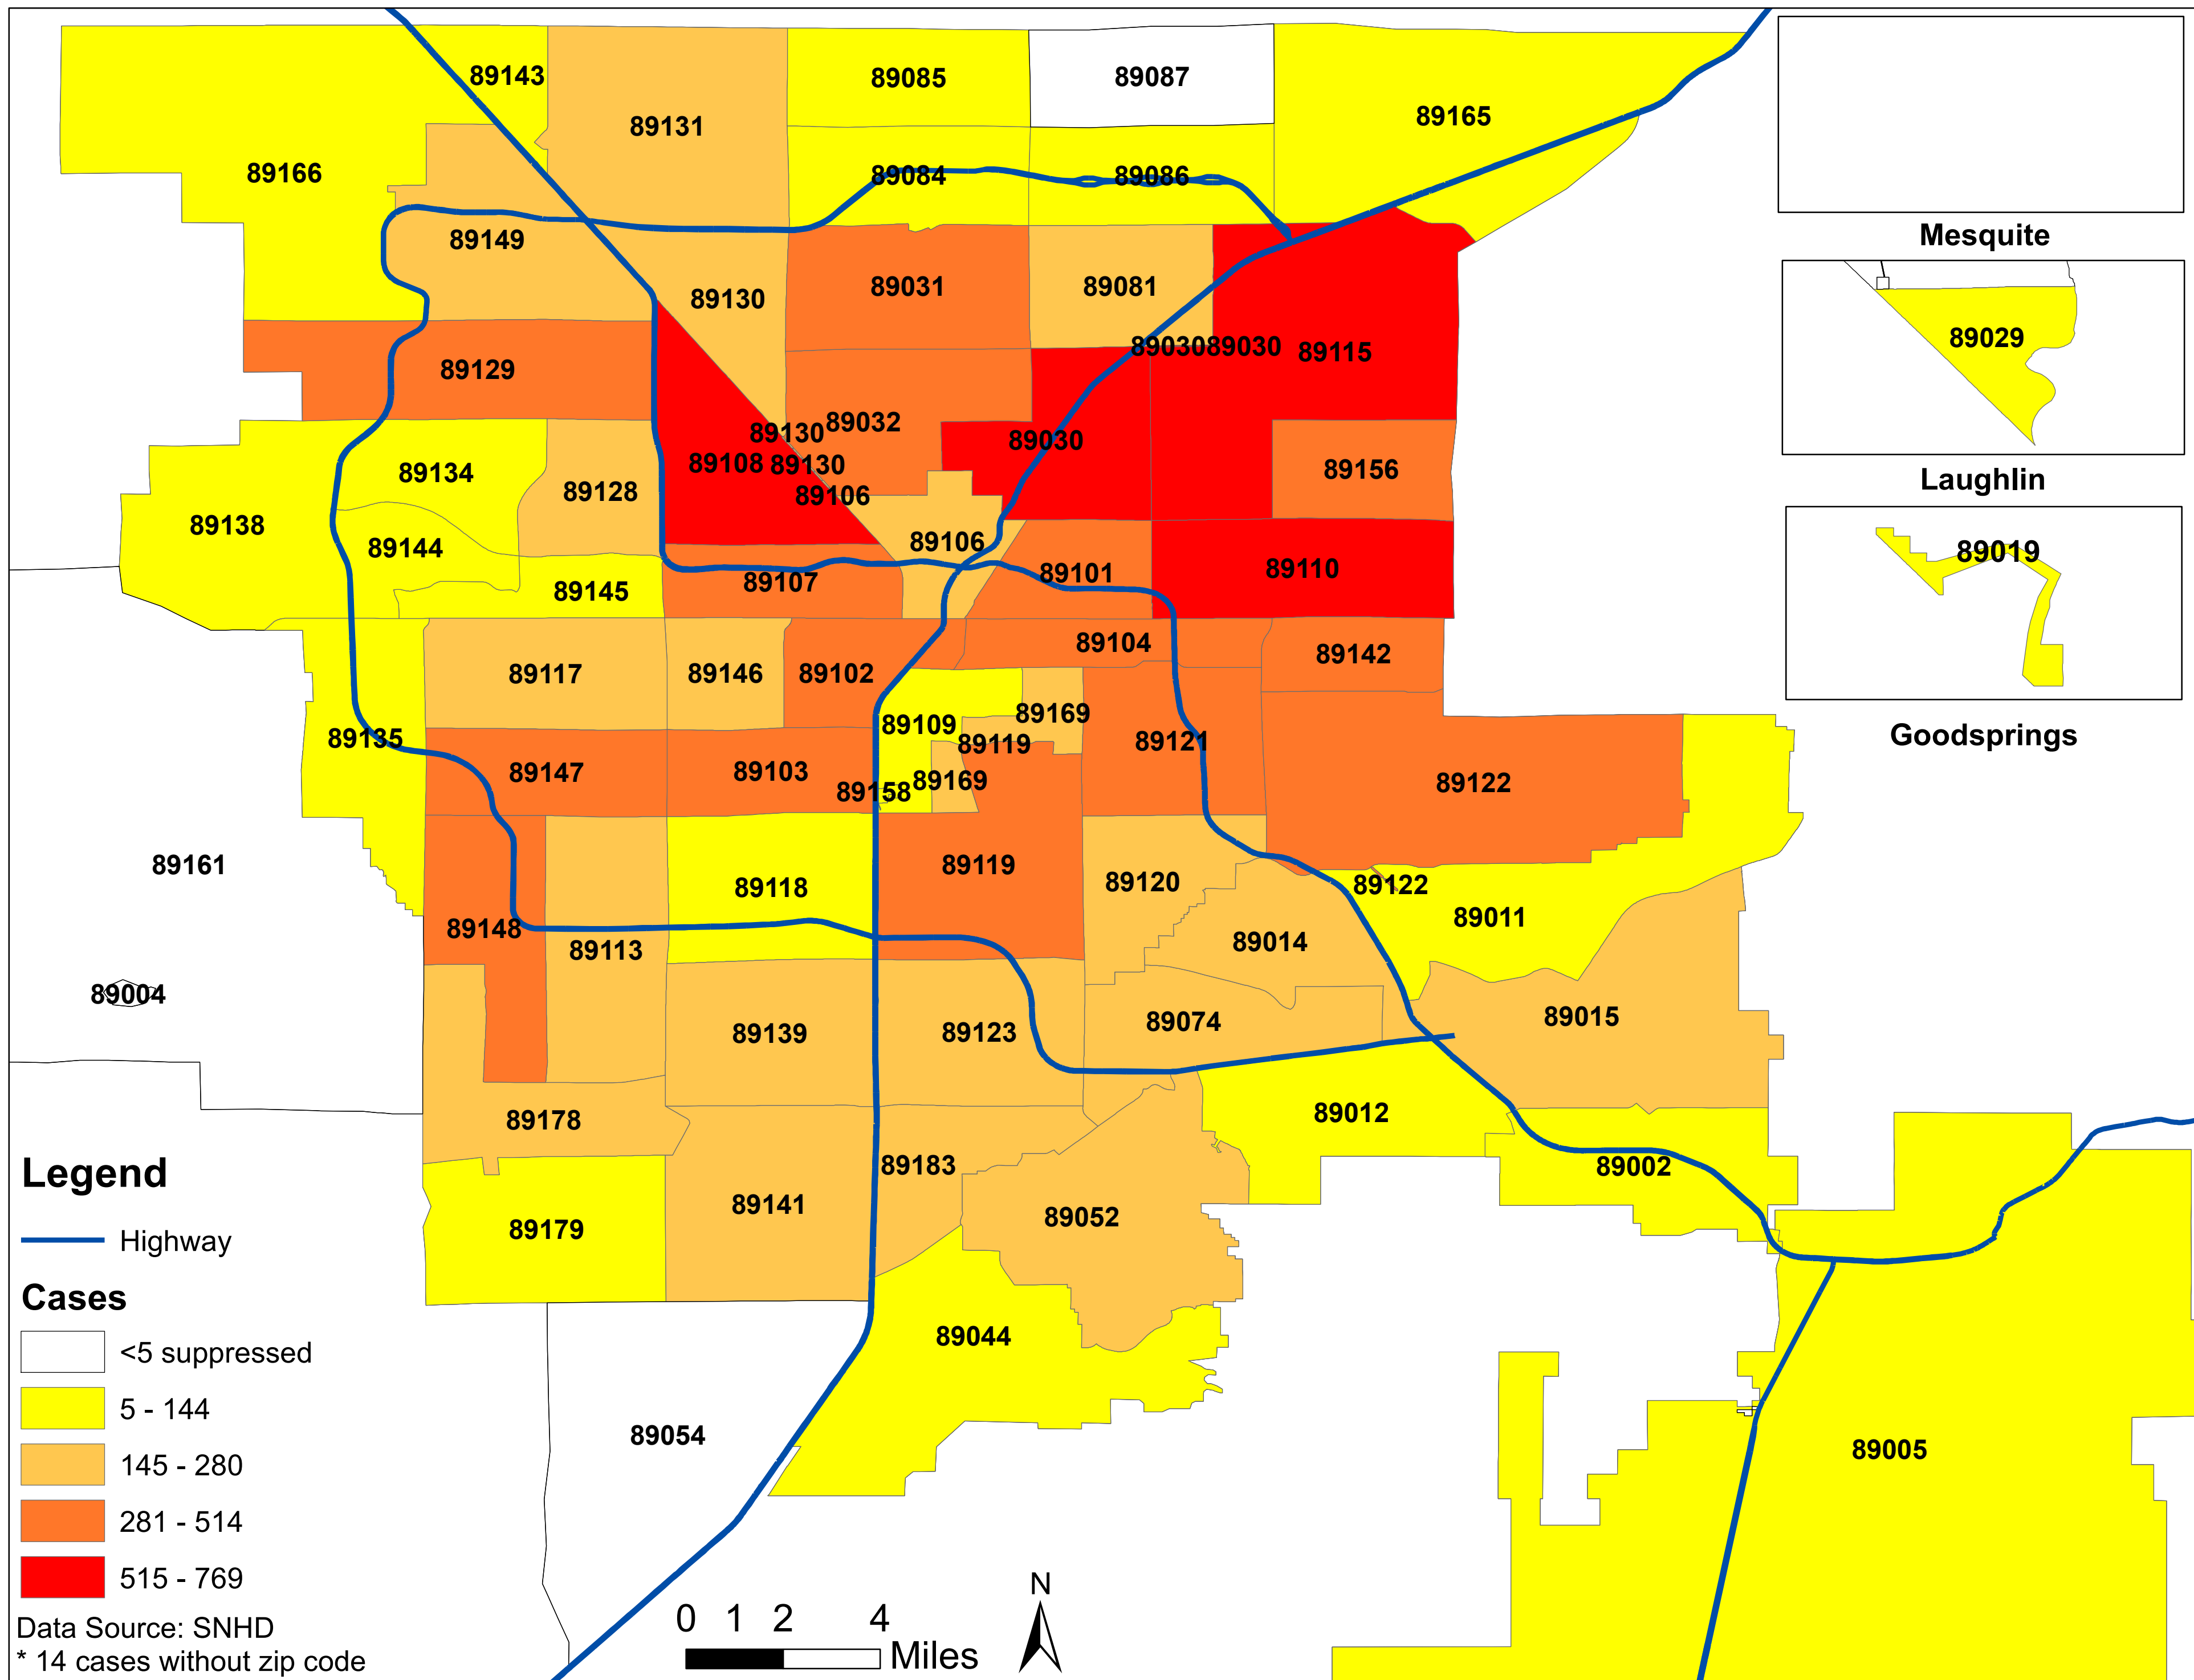

Number of COVID-19 cases by zip code in Clark county (06.29.2020)

Note: Numbers of cases by zip code in Logandale, Moapa, and Overton are less than 5 and suppressed.