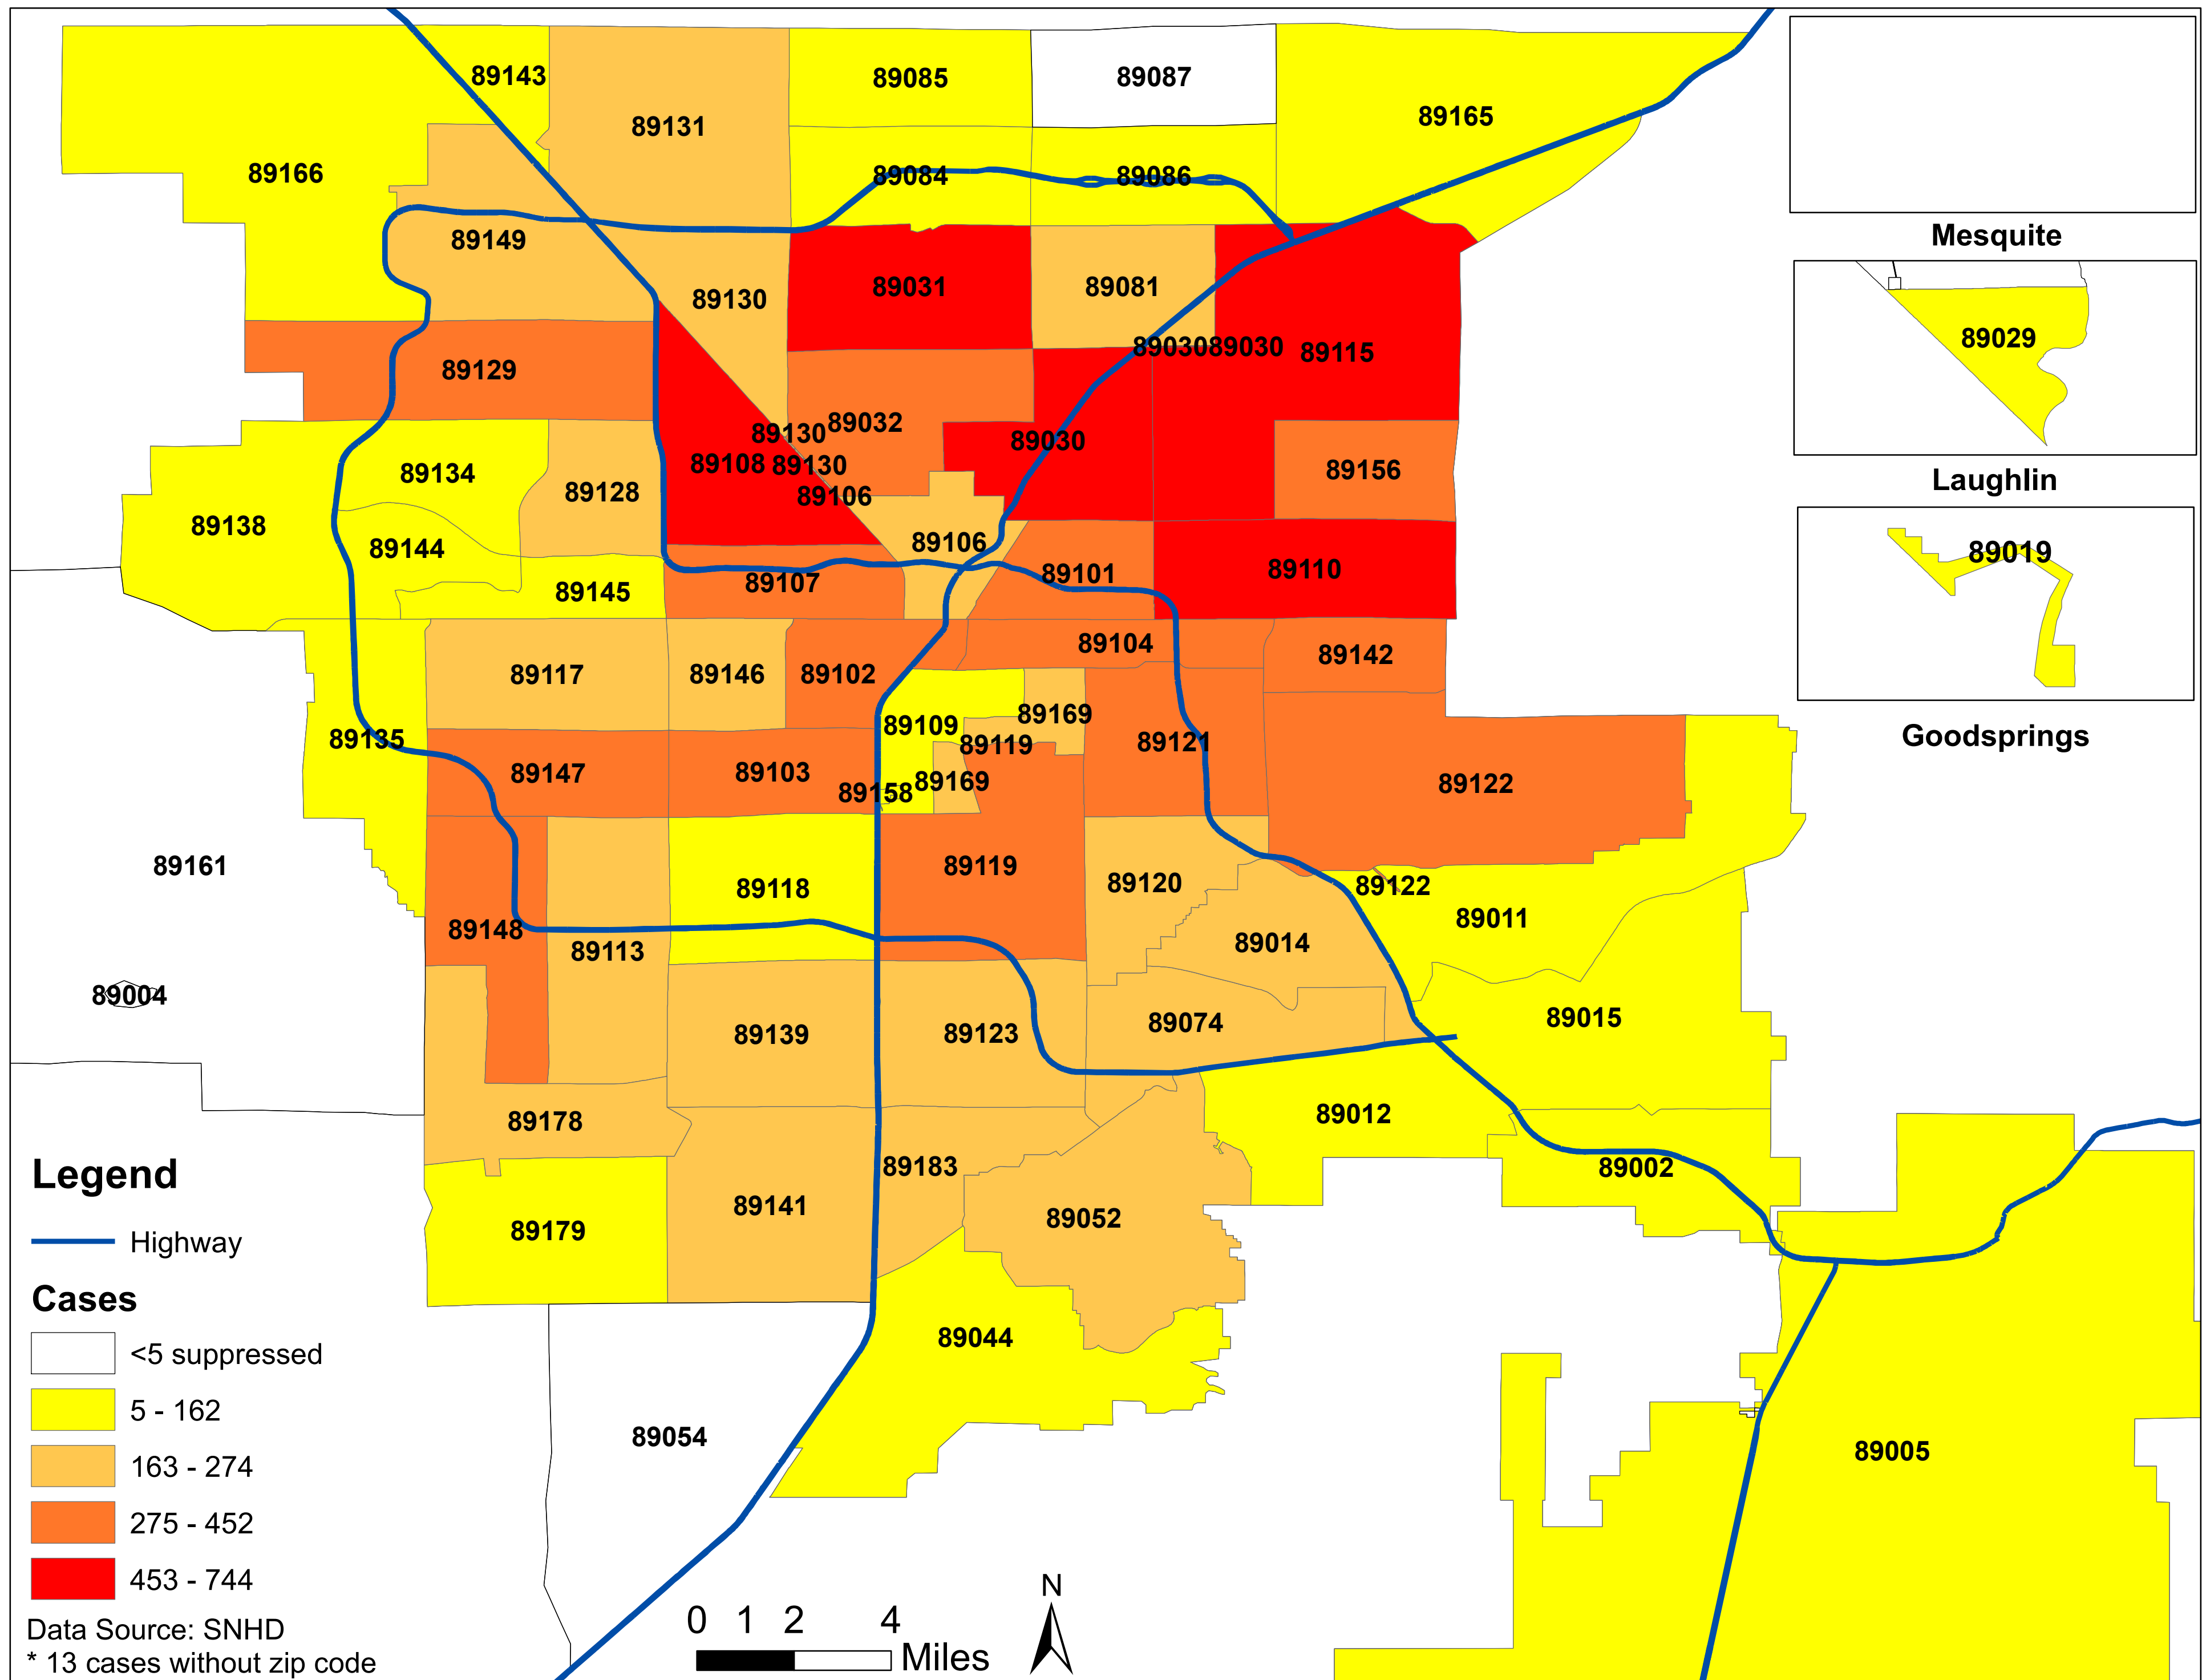

Number of COVID-19 cases by zip code in Clark county (06.28.2020)

Note: Numbers of cases by zip code in Logandale, Moapa, and Overton are less than 5 and suppressed.