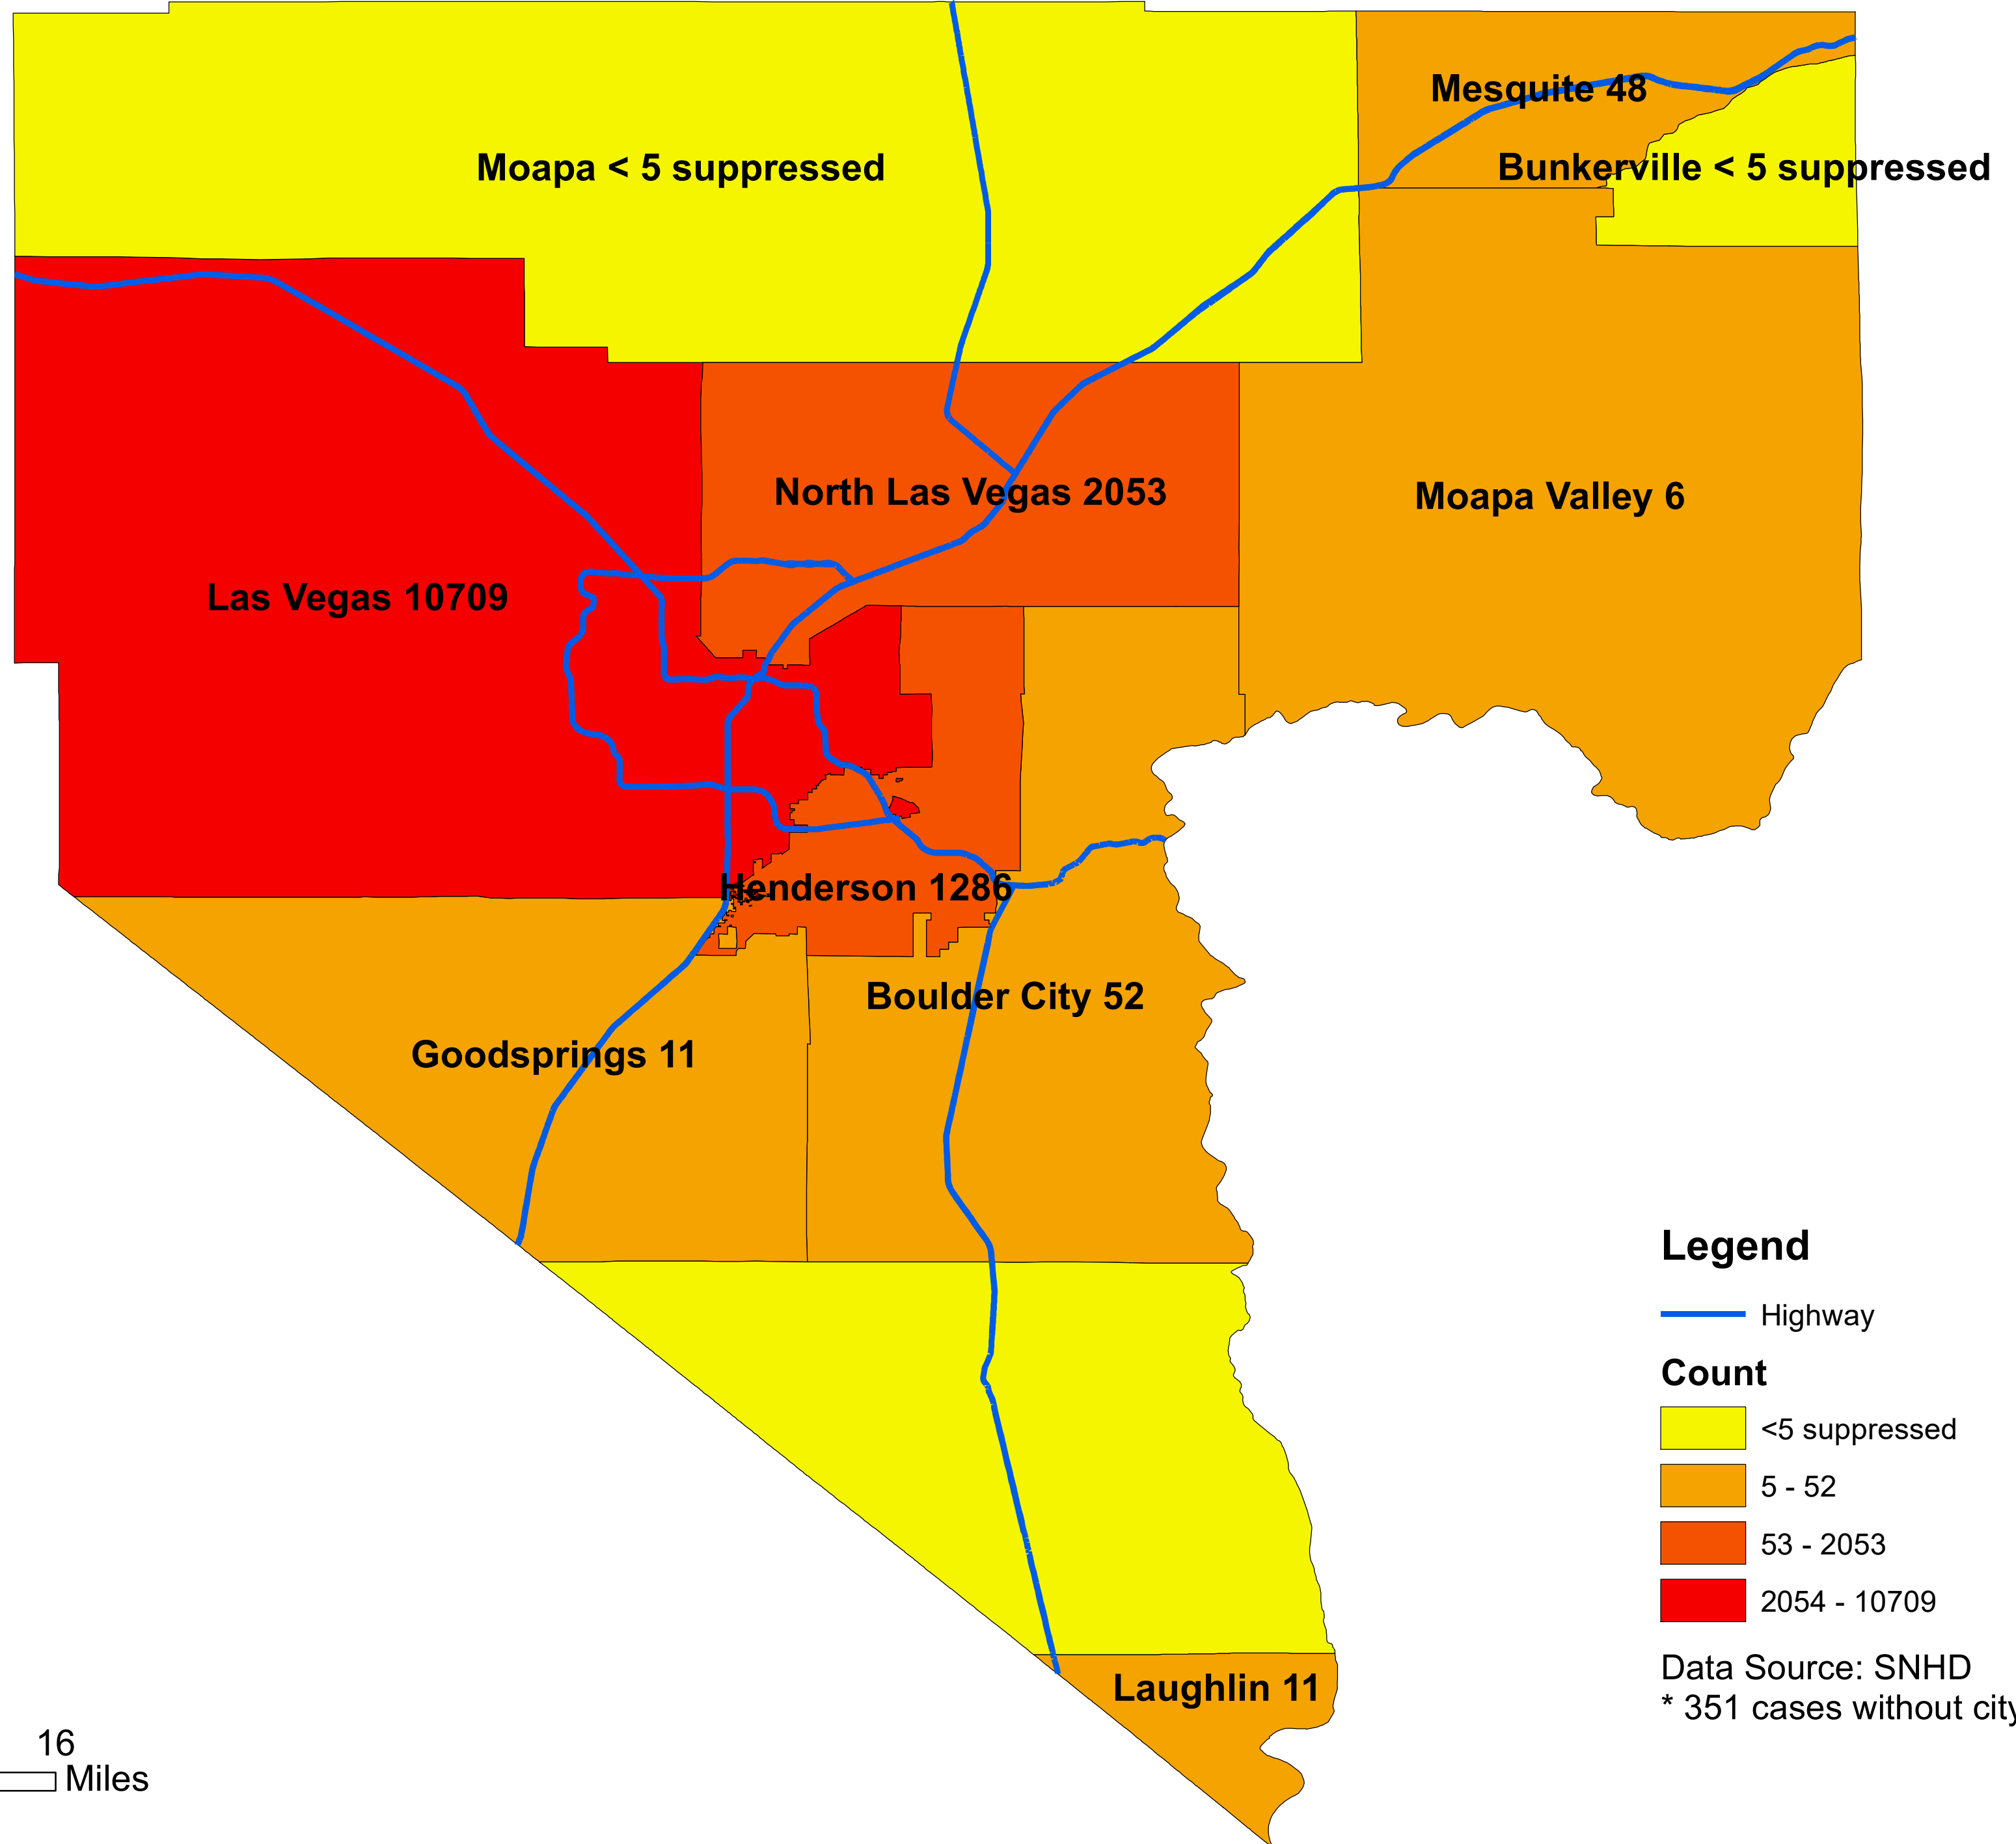

Number of COVID-19 cases by city in Clark county (06.28.2020)

Legend

— Highway

Count

<5 suppressed

5 - 52

53 - 2053

2054 - 10709

Data Source: SNHD

* 351 cases without city information

0 4 8 16 Miles